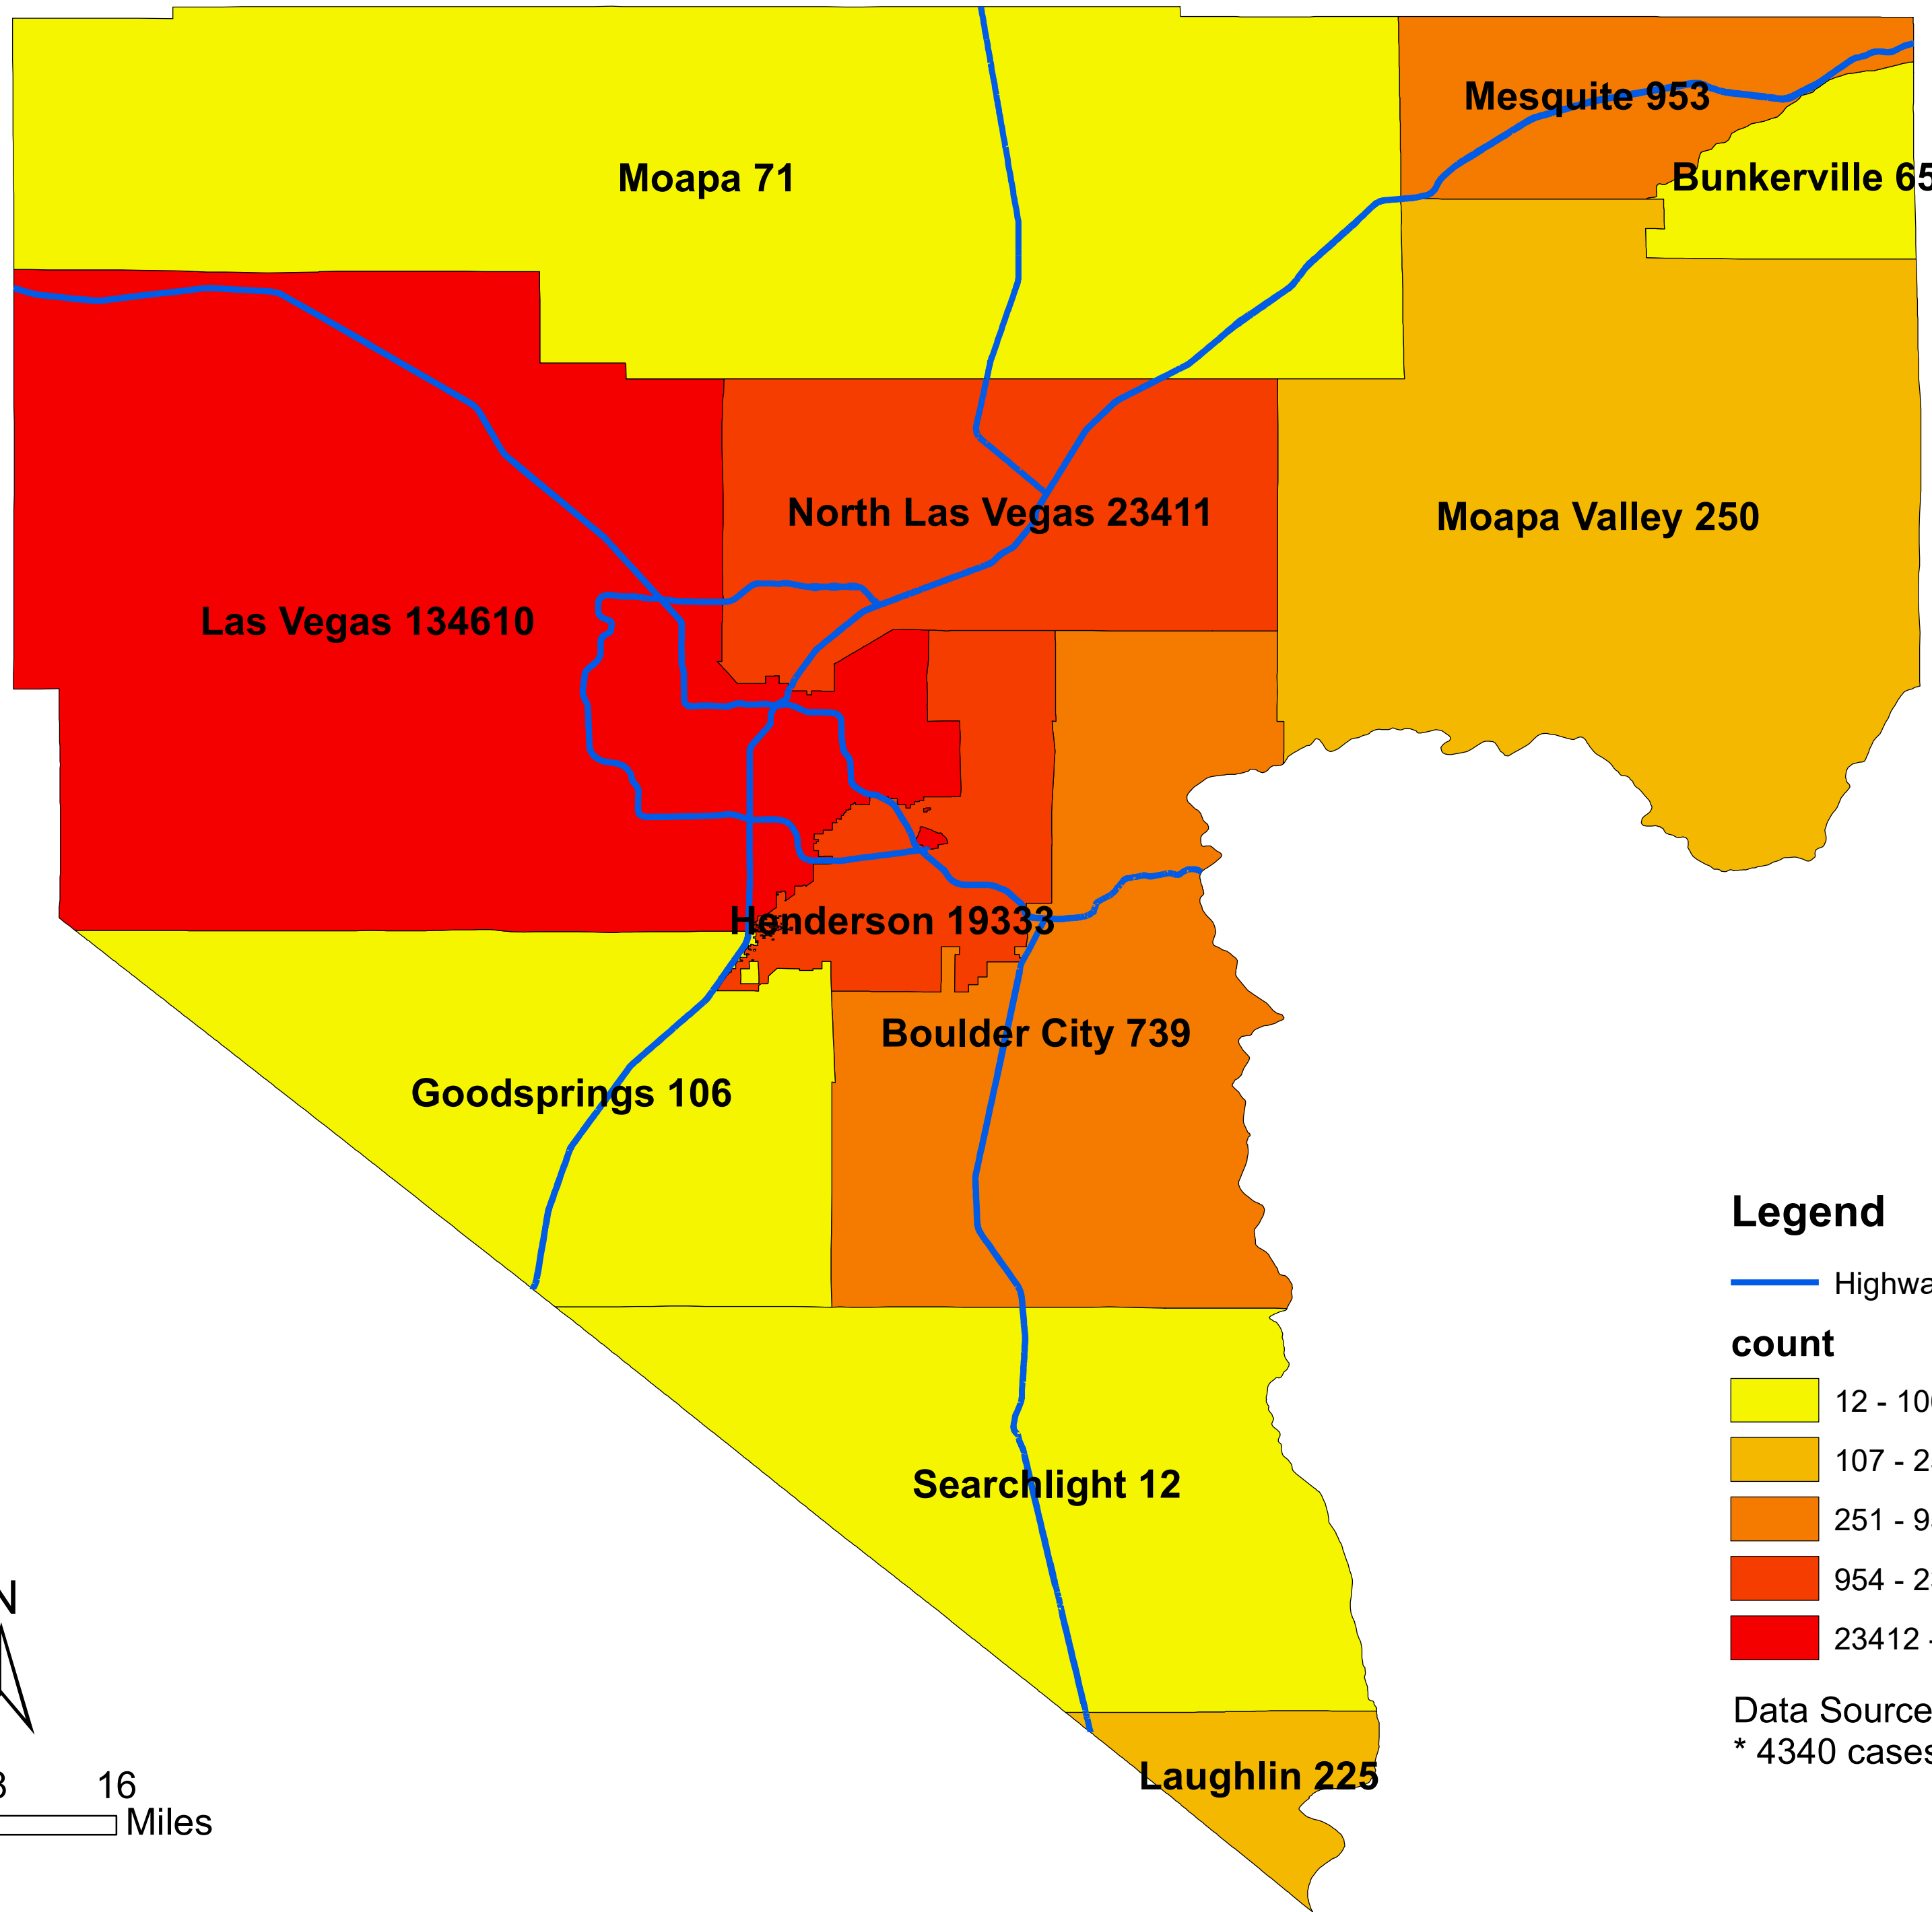

Number of COVID-19 cases by city in Clark county (01.07.2021)

Legend

— Highway

count

Data Source: SNHD

* 4340 cases without city information

0 4 8 16
Miles