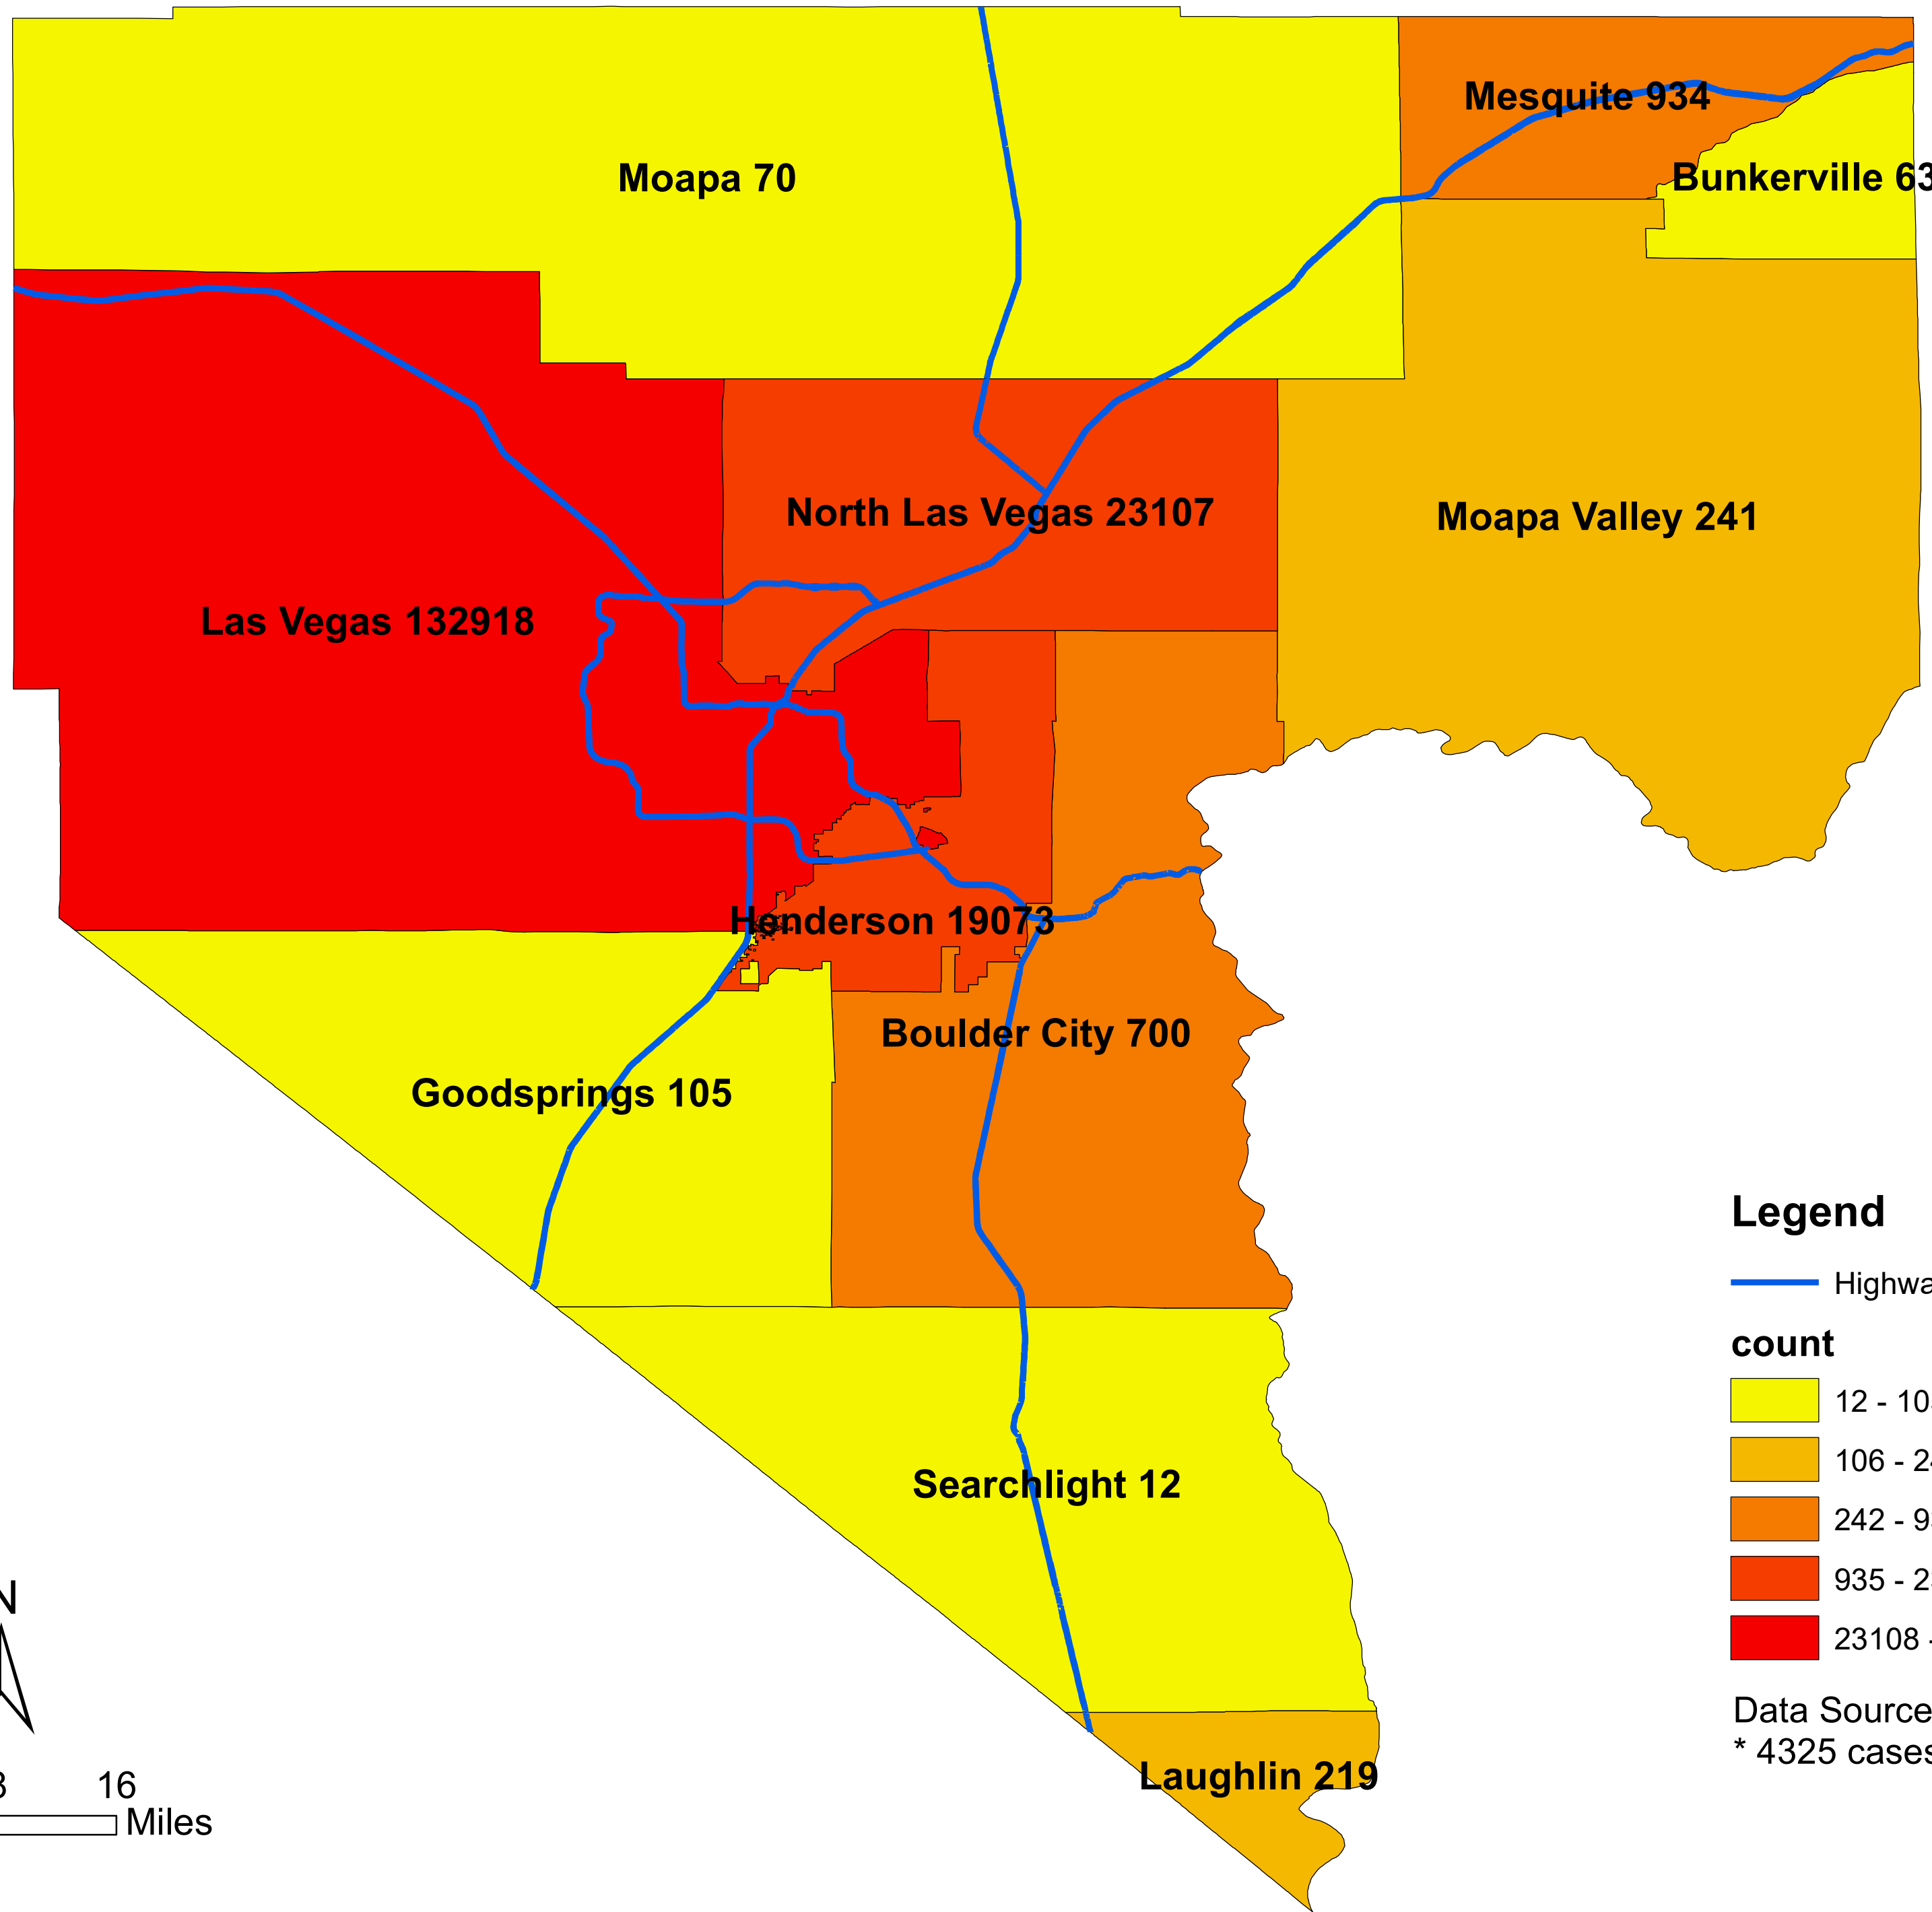

Number of COVID-19 cases by city in Clark county (01.06.2021)

Legend

— Highway

count

Data Source: SNHD

* 4325 cases without city information

0 4 8 16 Miles