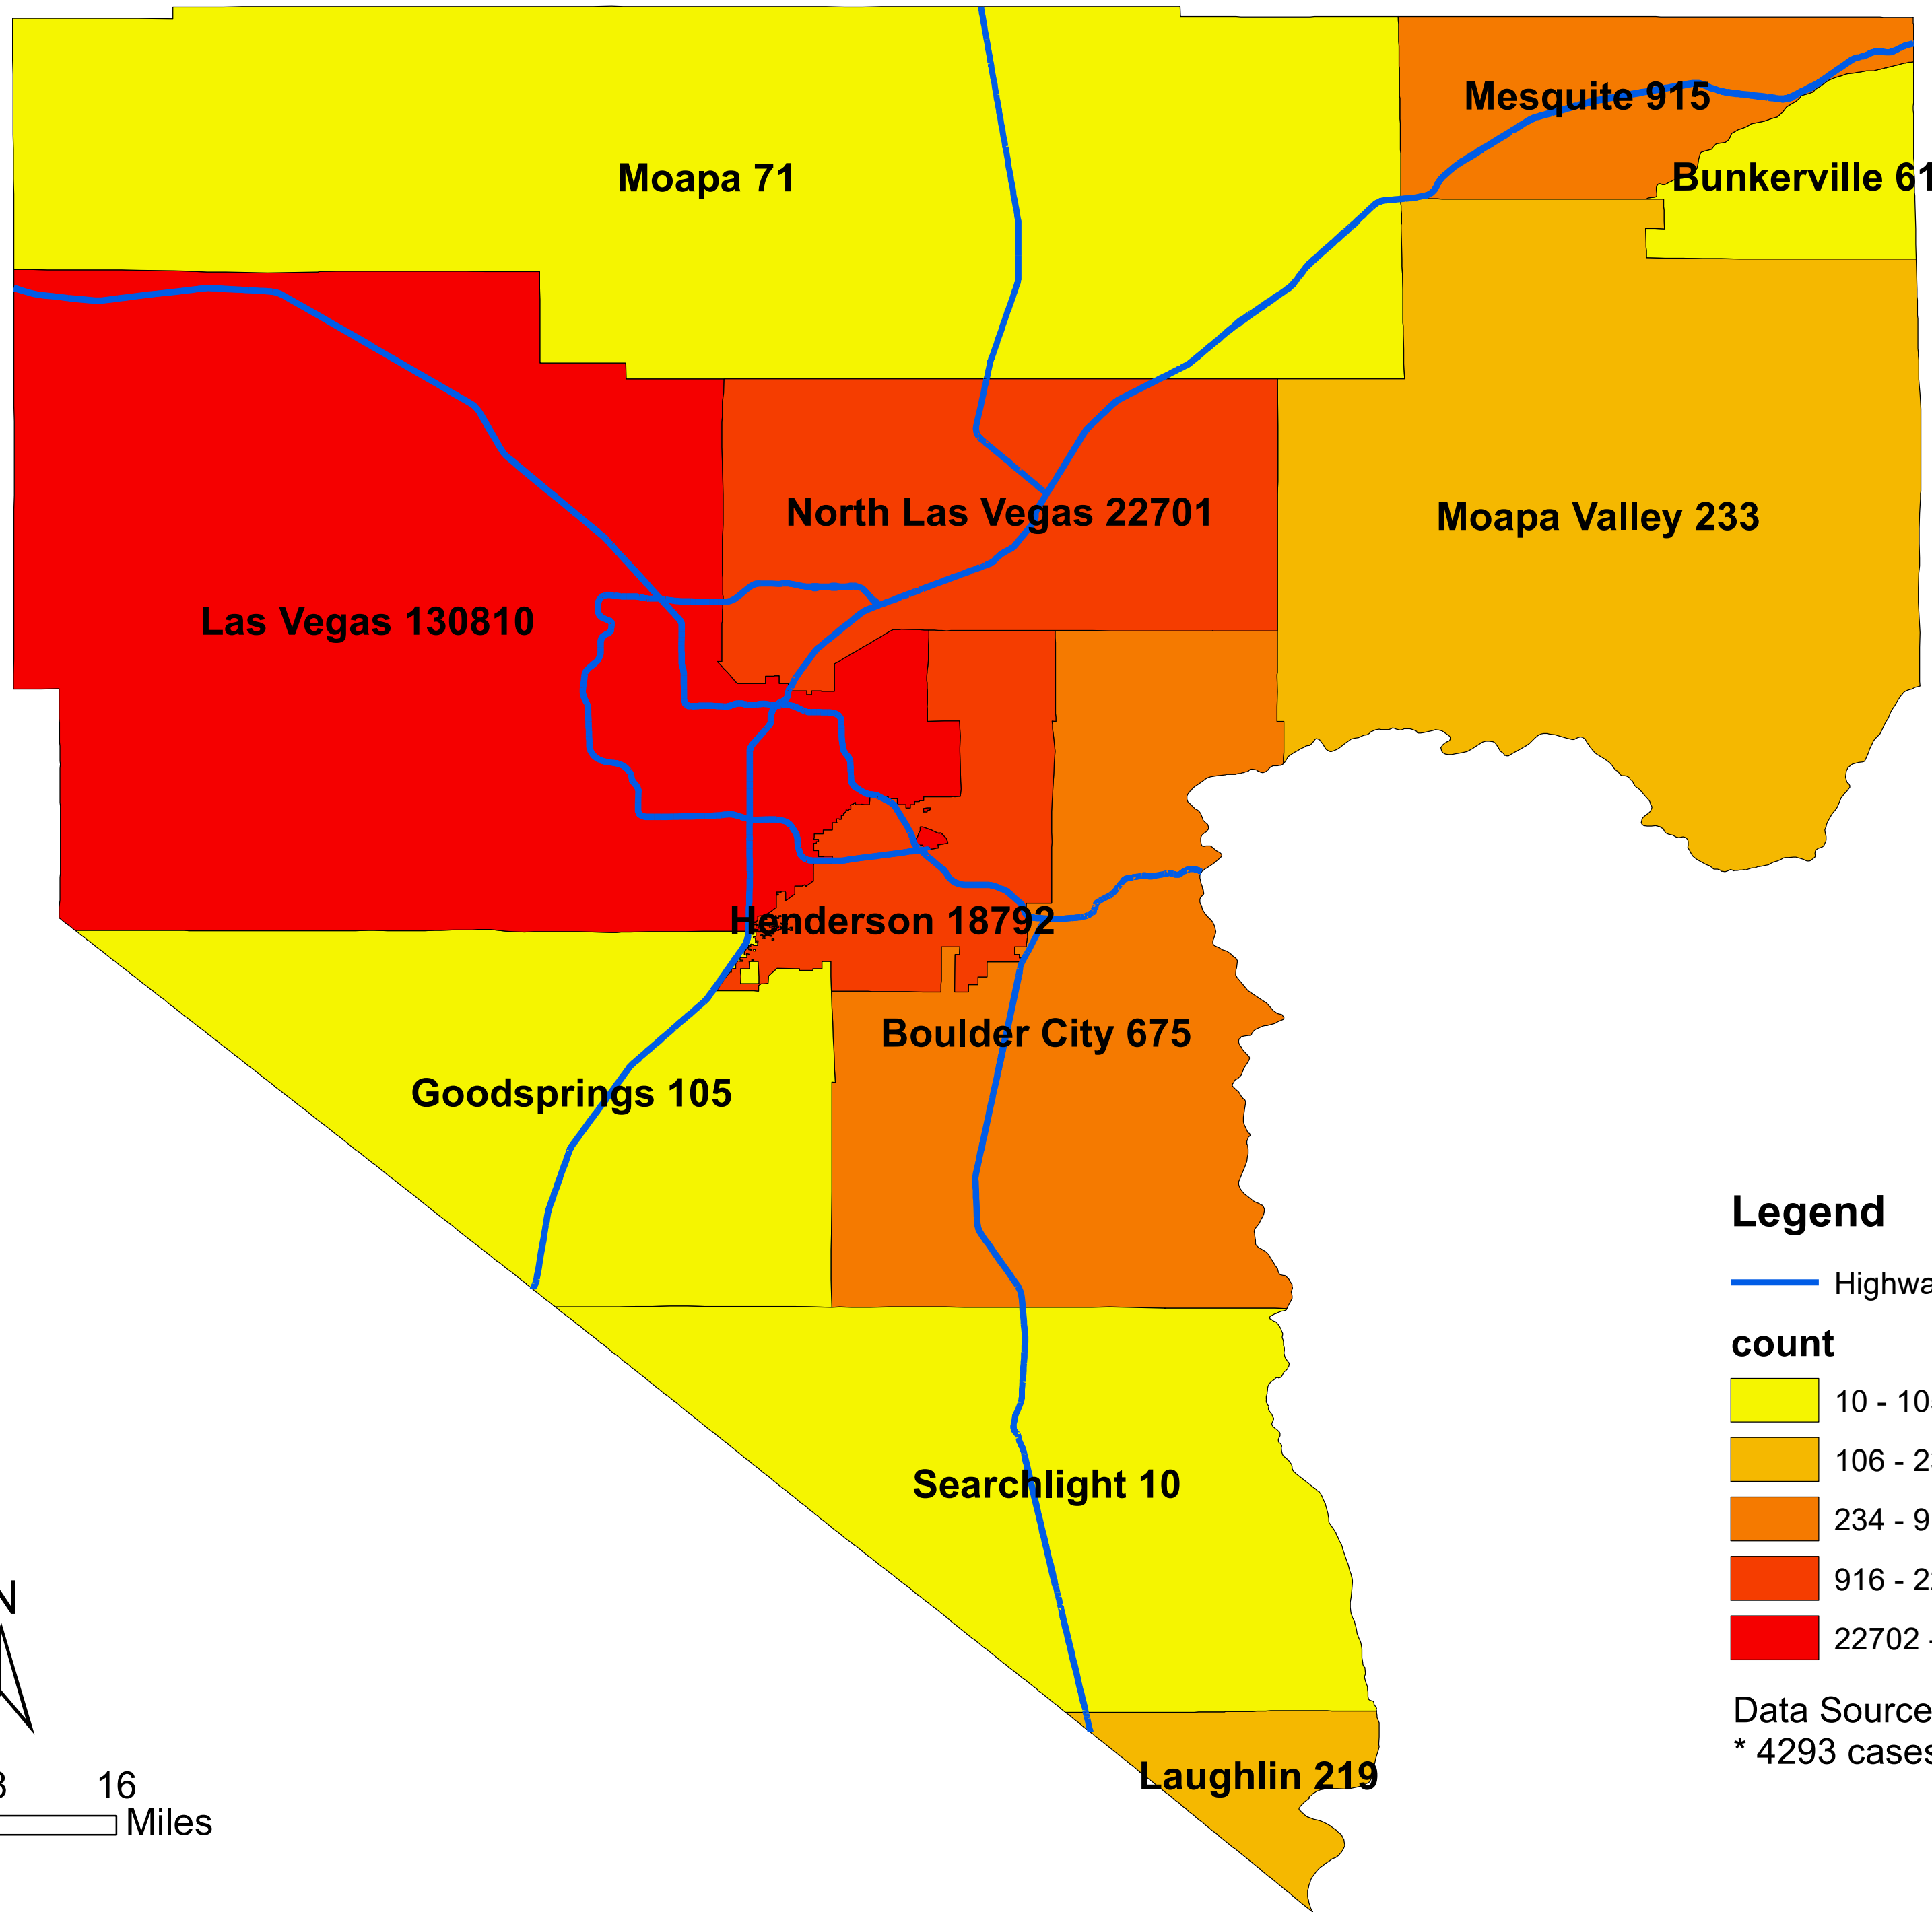

Number of COVID-19 cases by city in Clark county (01.05.2021)

Legend

— Highway

count

Data Source: SNHD

* 4293 cases without city information

0 4 8 16 Miles