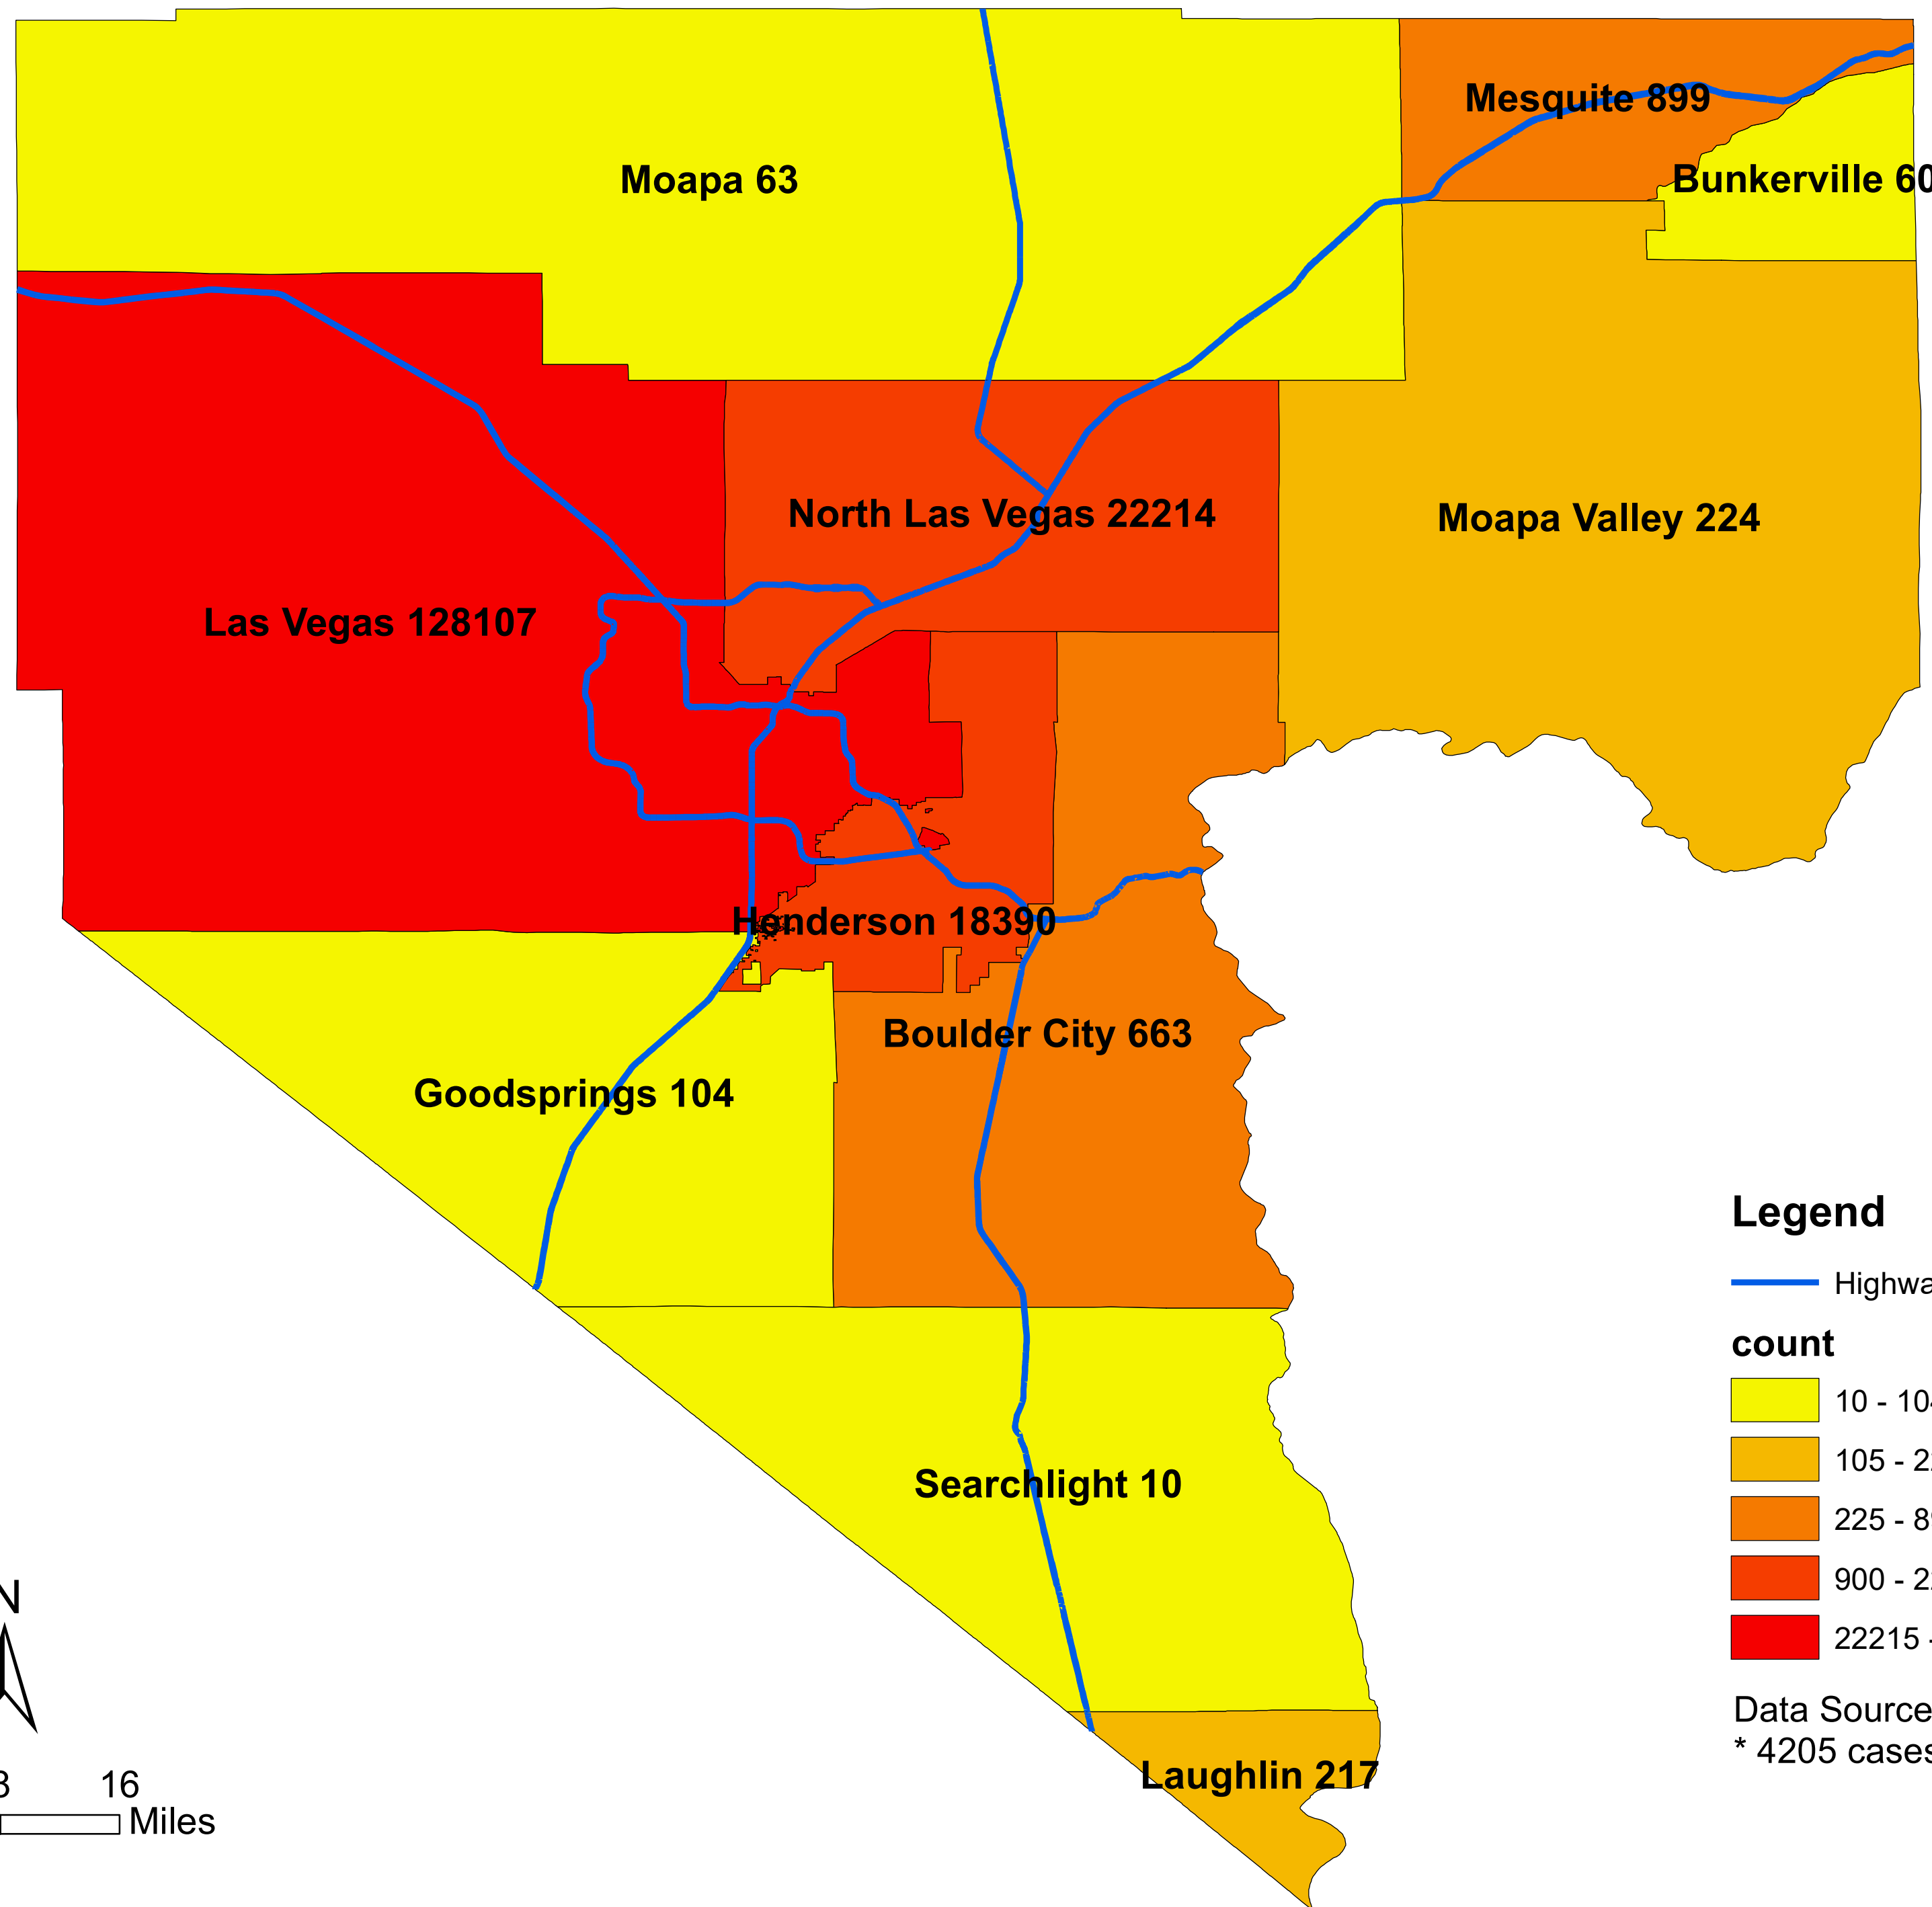

# Number of COVID-19 cases by city in Clark county (01.03.2021)

## Legend

— Highway

### count

- 10 - 104
- 105 - 224
- 225 - 899
- 900 - 22214
- 22215 - 128107

Data Source: SNHD

\* 4205 cases without city information

0 4 8 16 Miles