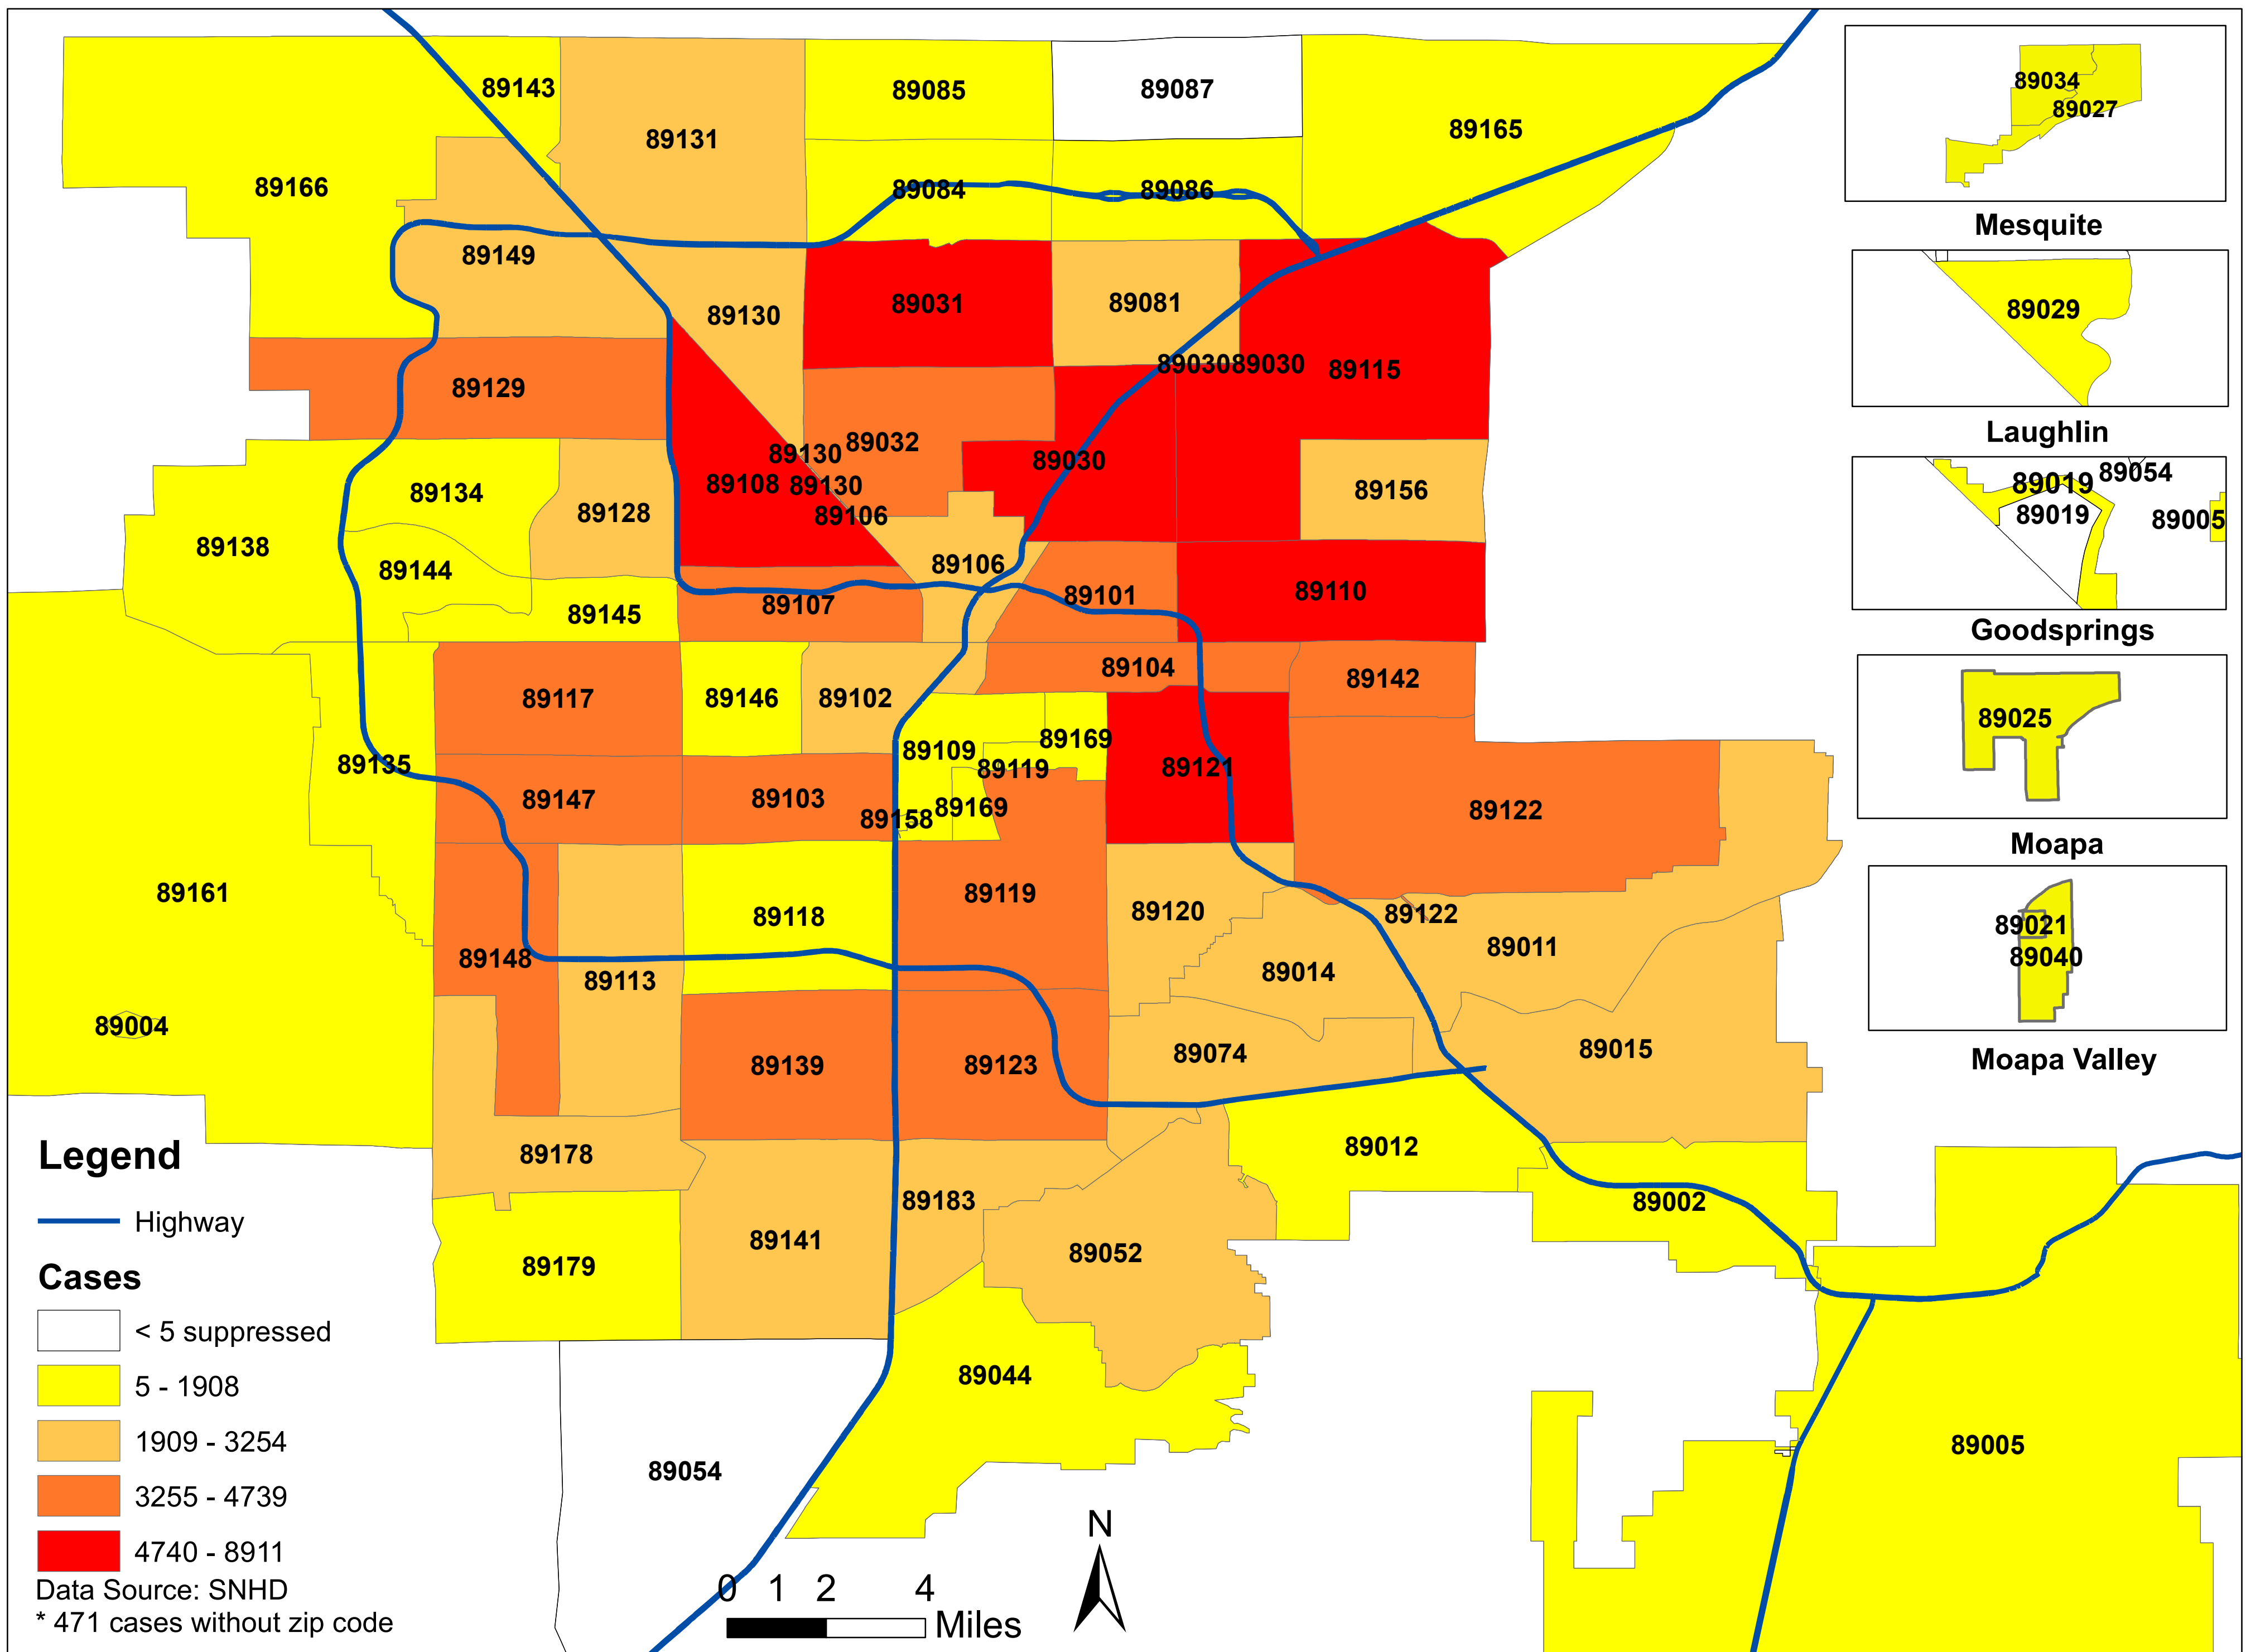

# Number of COVID-19 cases by zip code in Clark county (01.02.2021)

**Note: More than 5 cases reported from 89124**