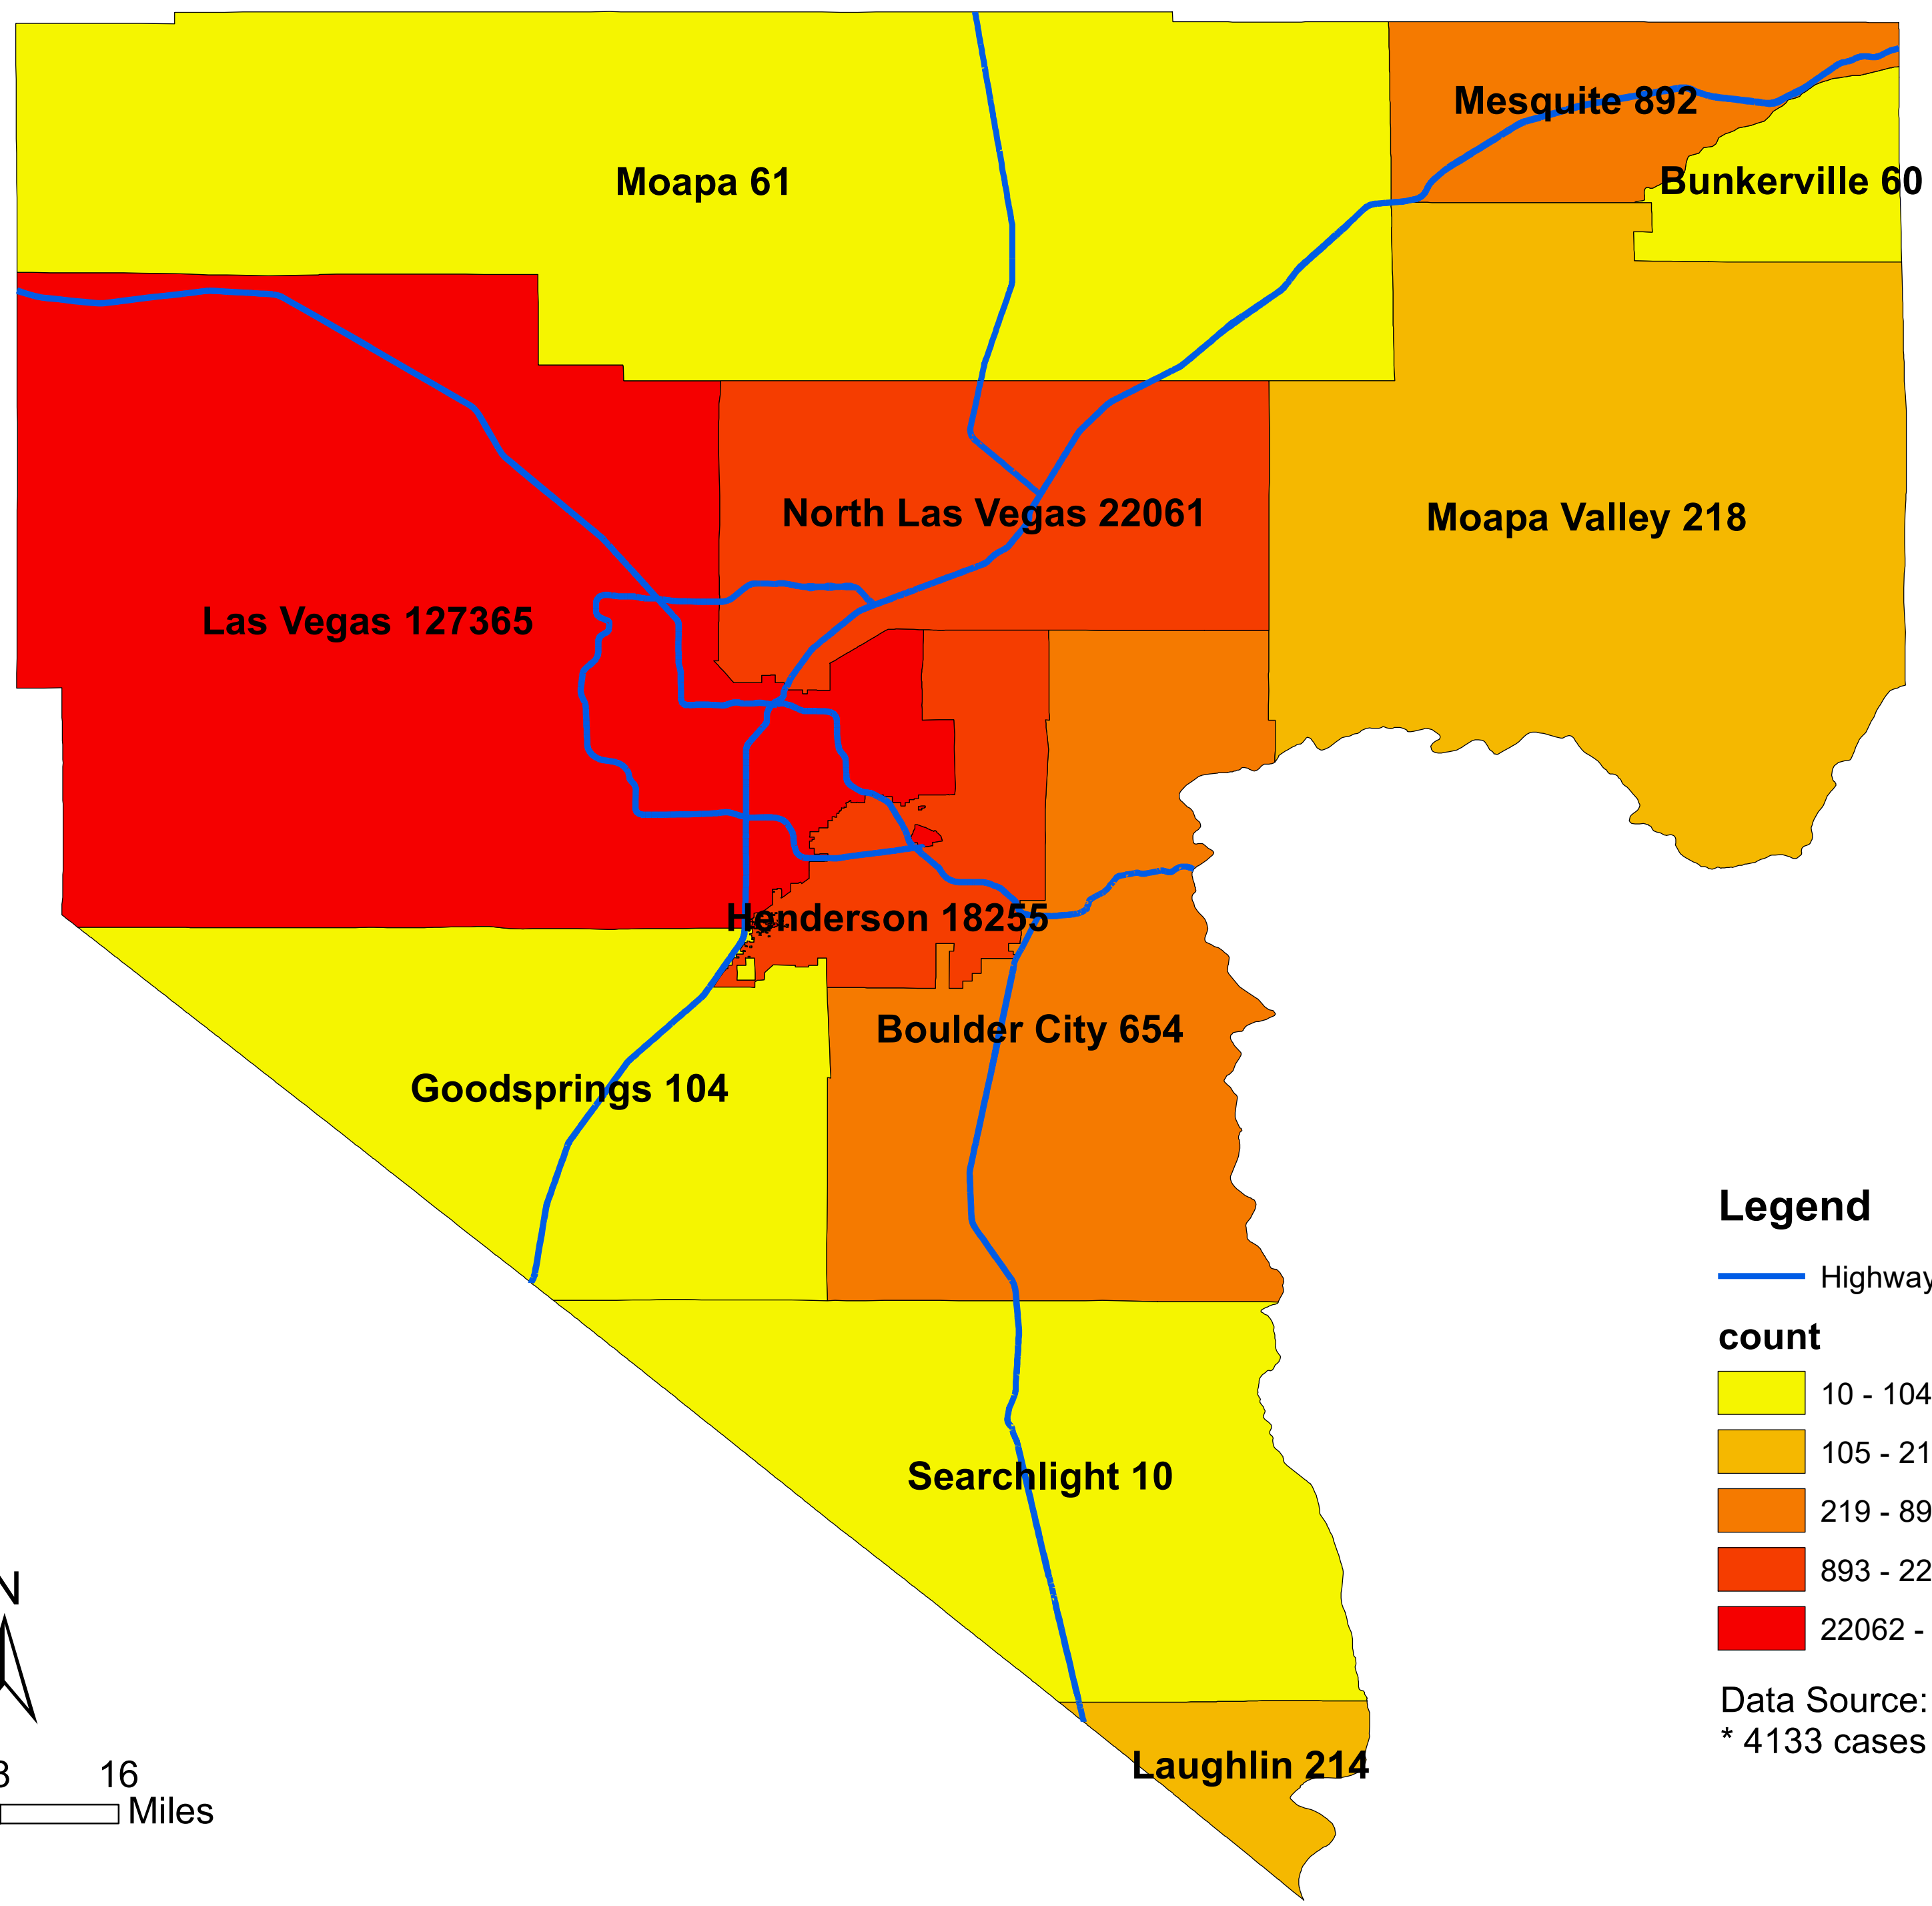

Number of COVID-19 cases by city in Clark county (01.02.2021)

Legend

— Highway

count

- 10 - 104
- 105 - 218
- 219 - 892
- 893 - 22061
- 22062 - 127365

Data Source: SNHD

* 4133 cases without city information