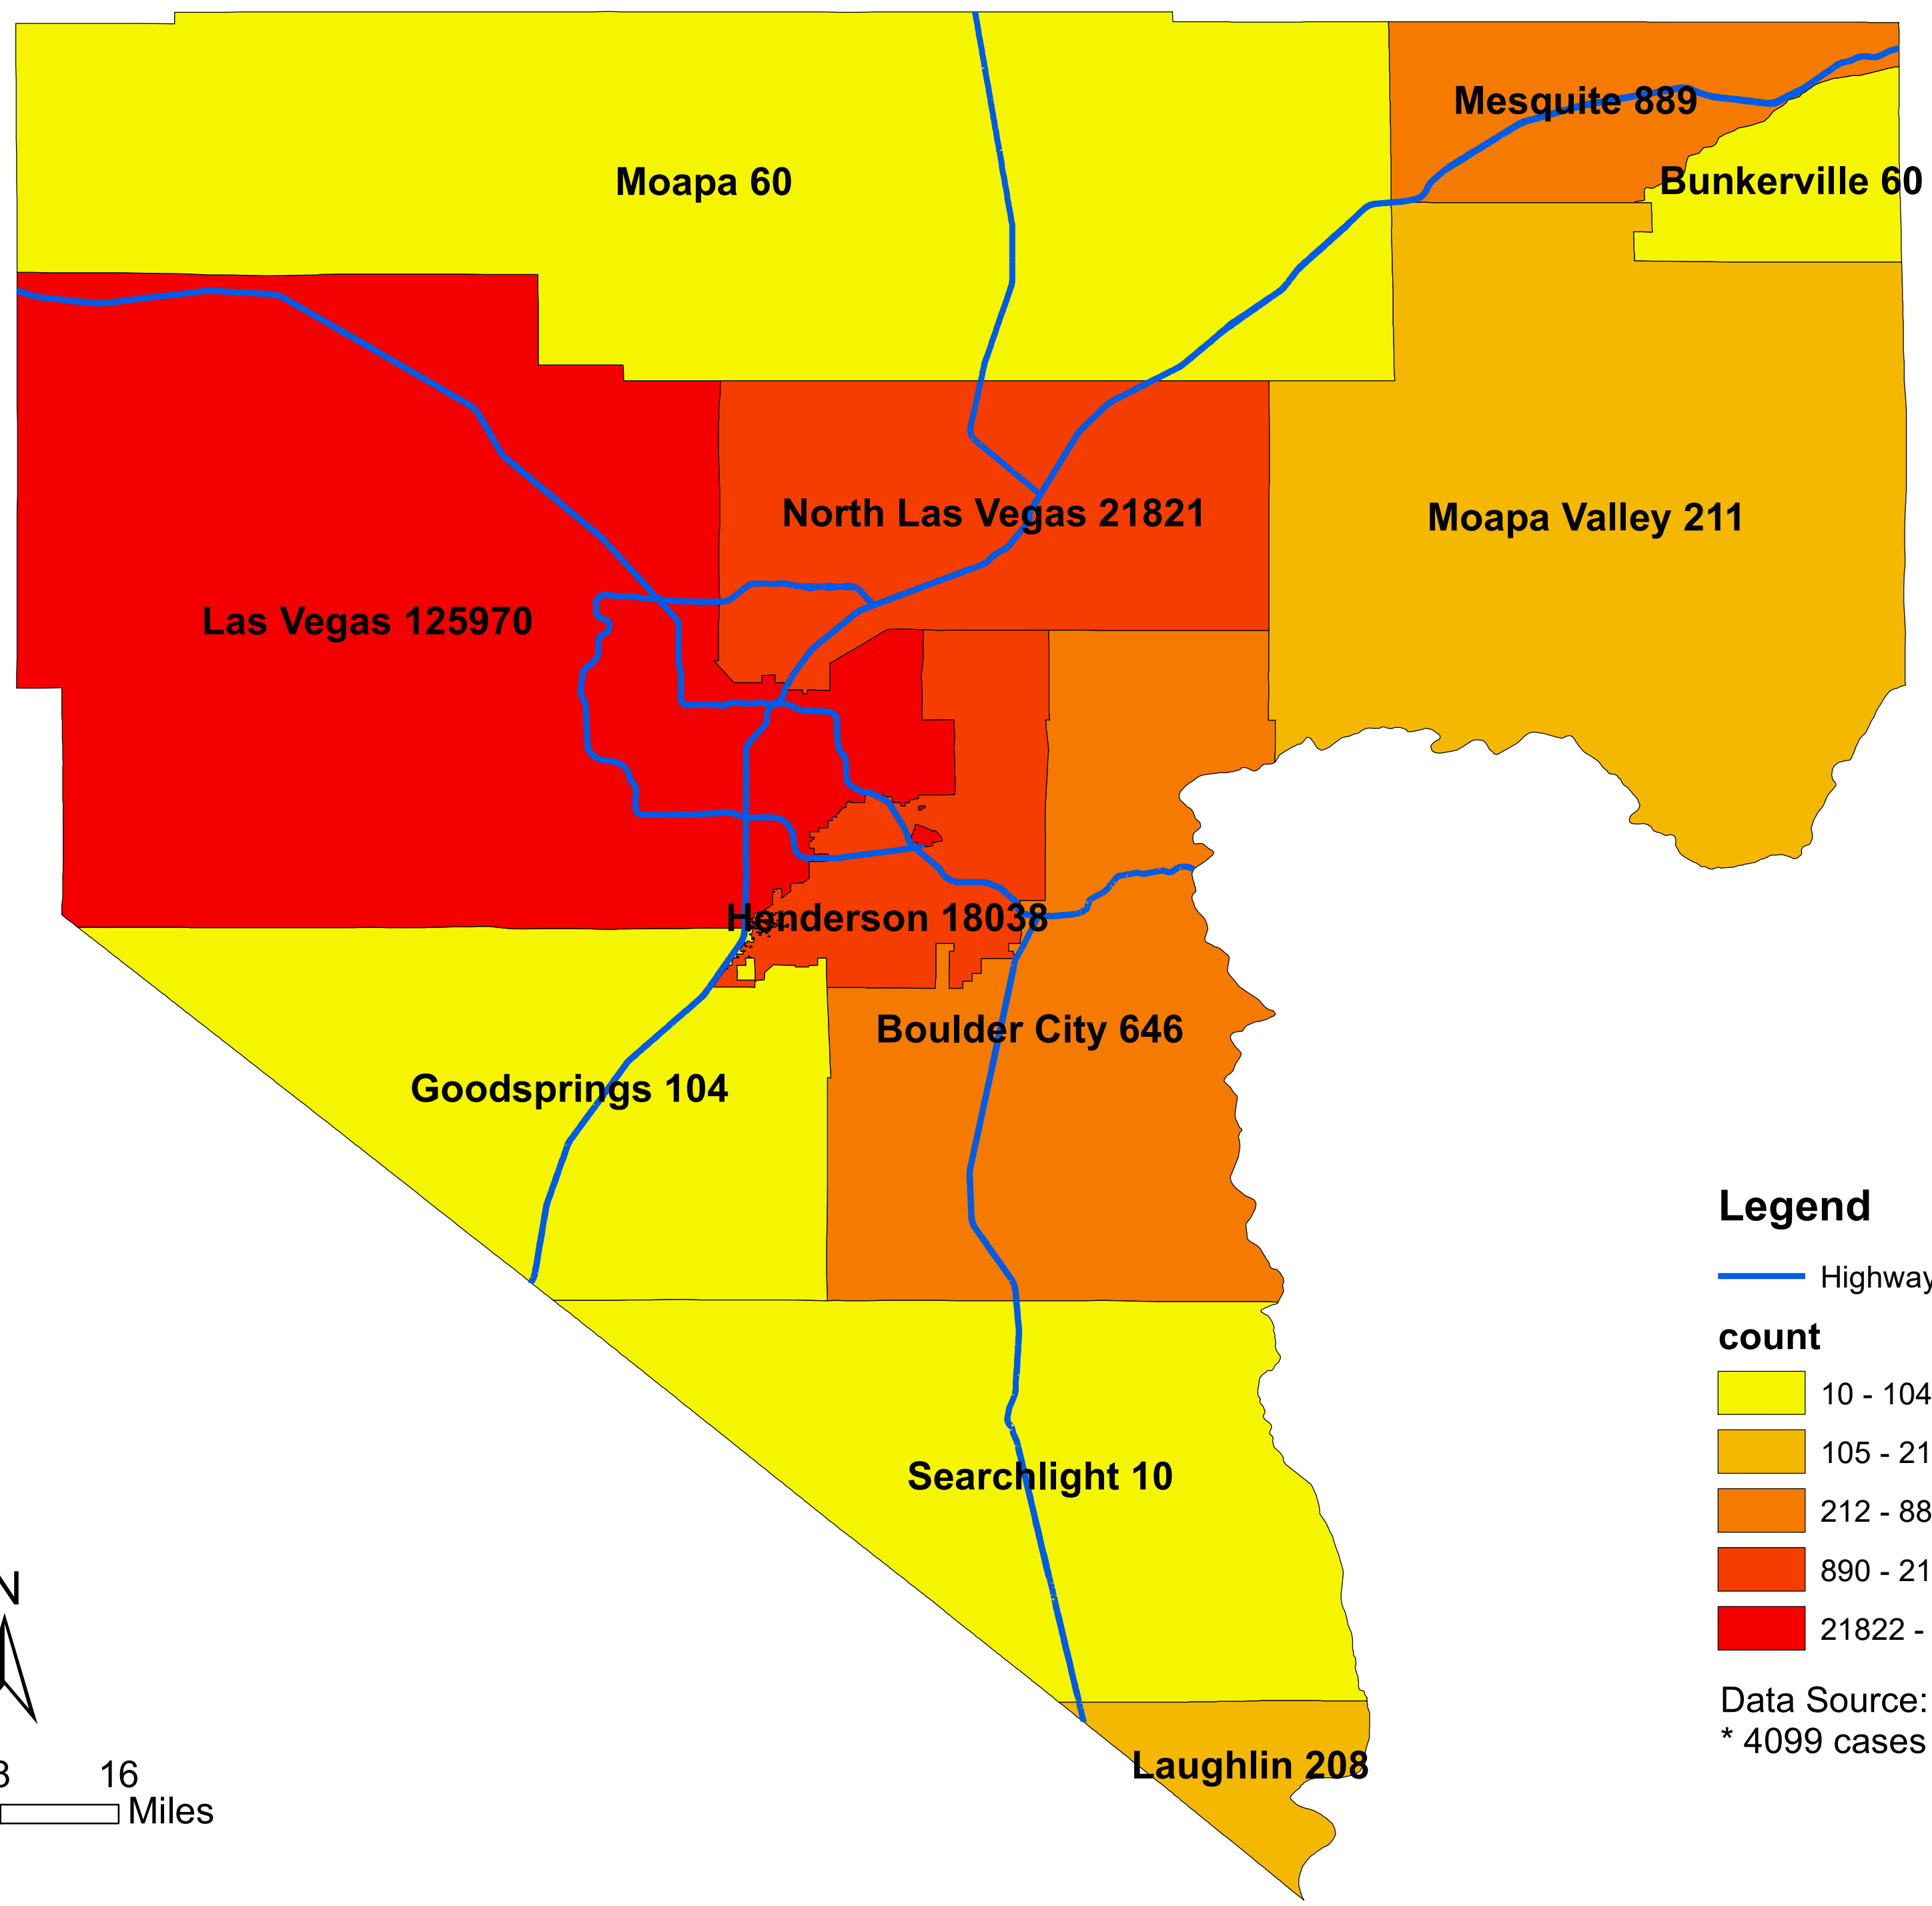

Number of COVID-19 cases by city in Clark county (01.01.2021)

Legend

— Highway

count

- 10 - 104
- 105 - 211
- 212 - 889
- 890 - 21821
- 21822 - 125970

Data Source: SNHD
* 4099 cases without city information