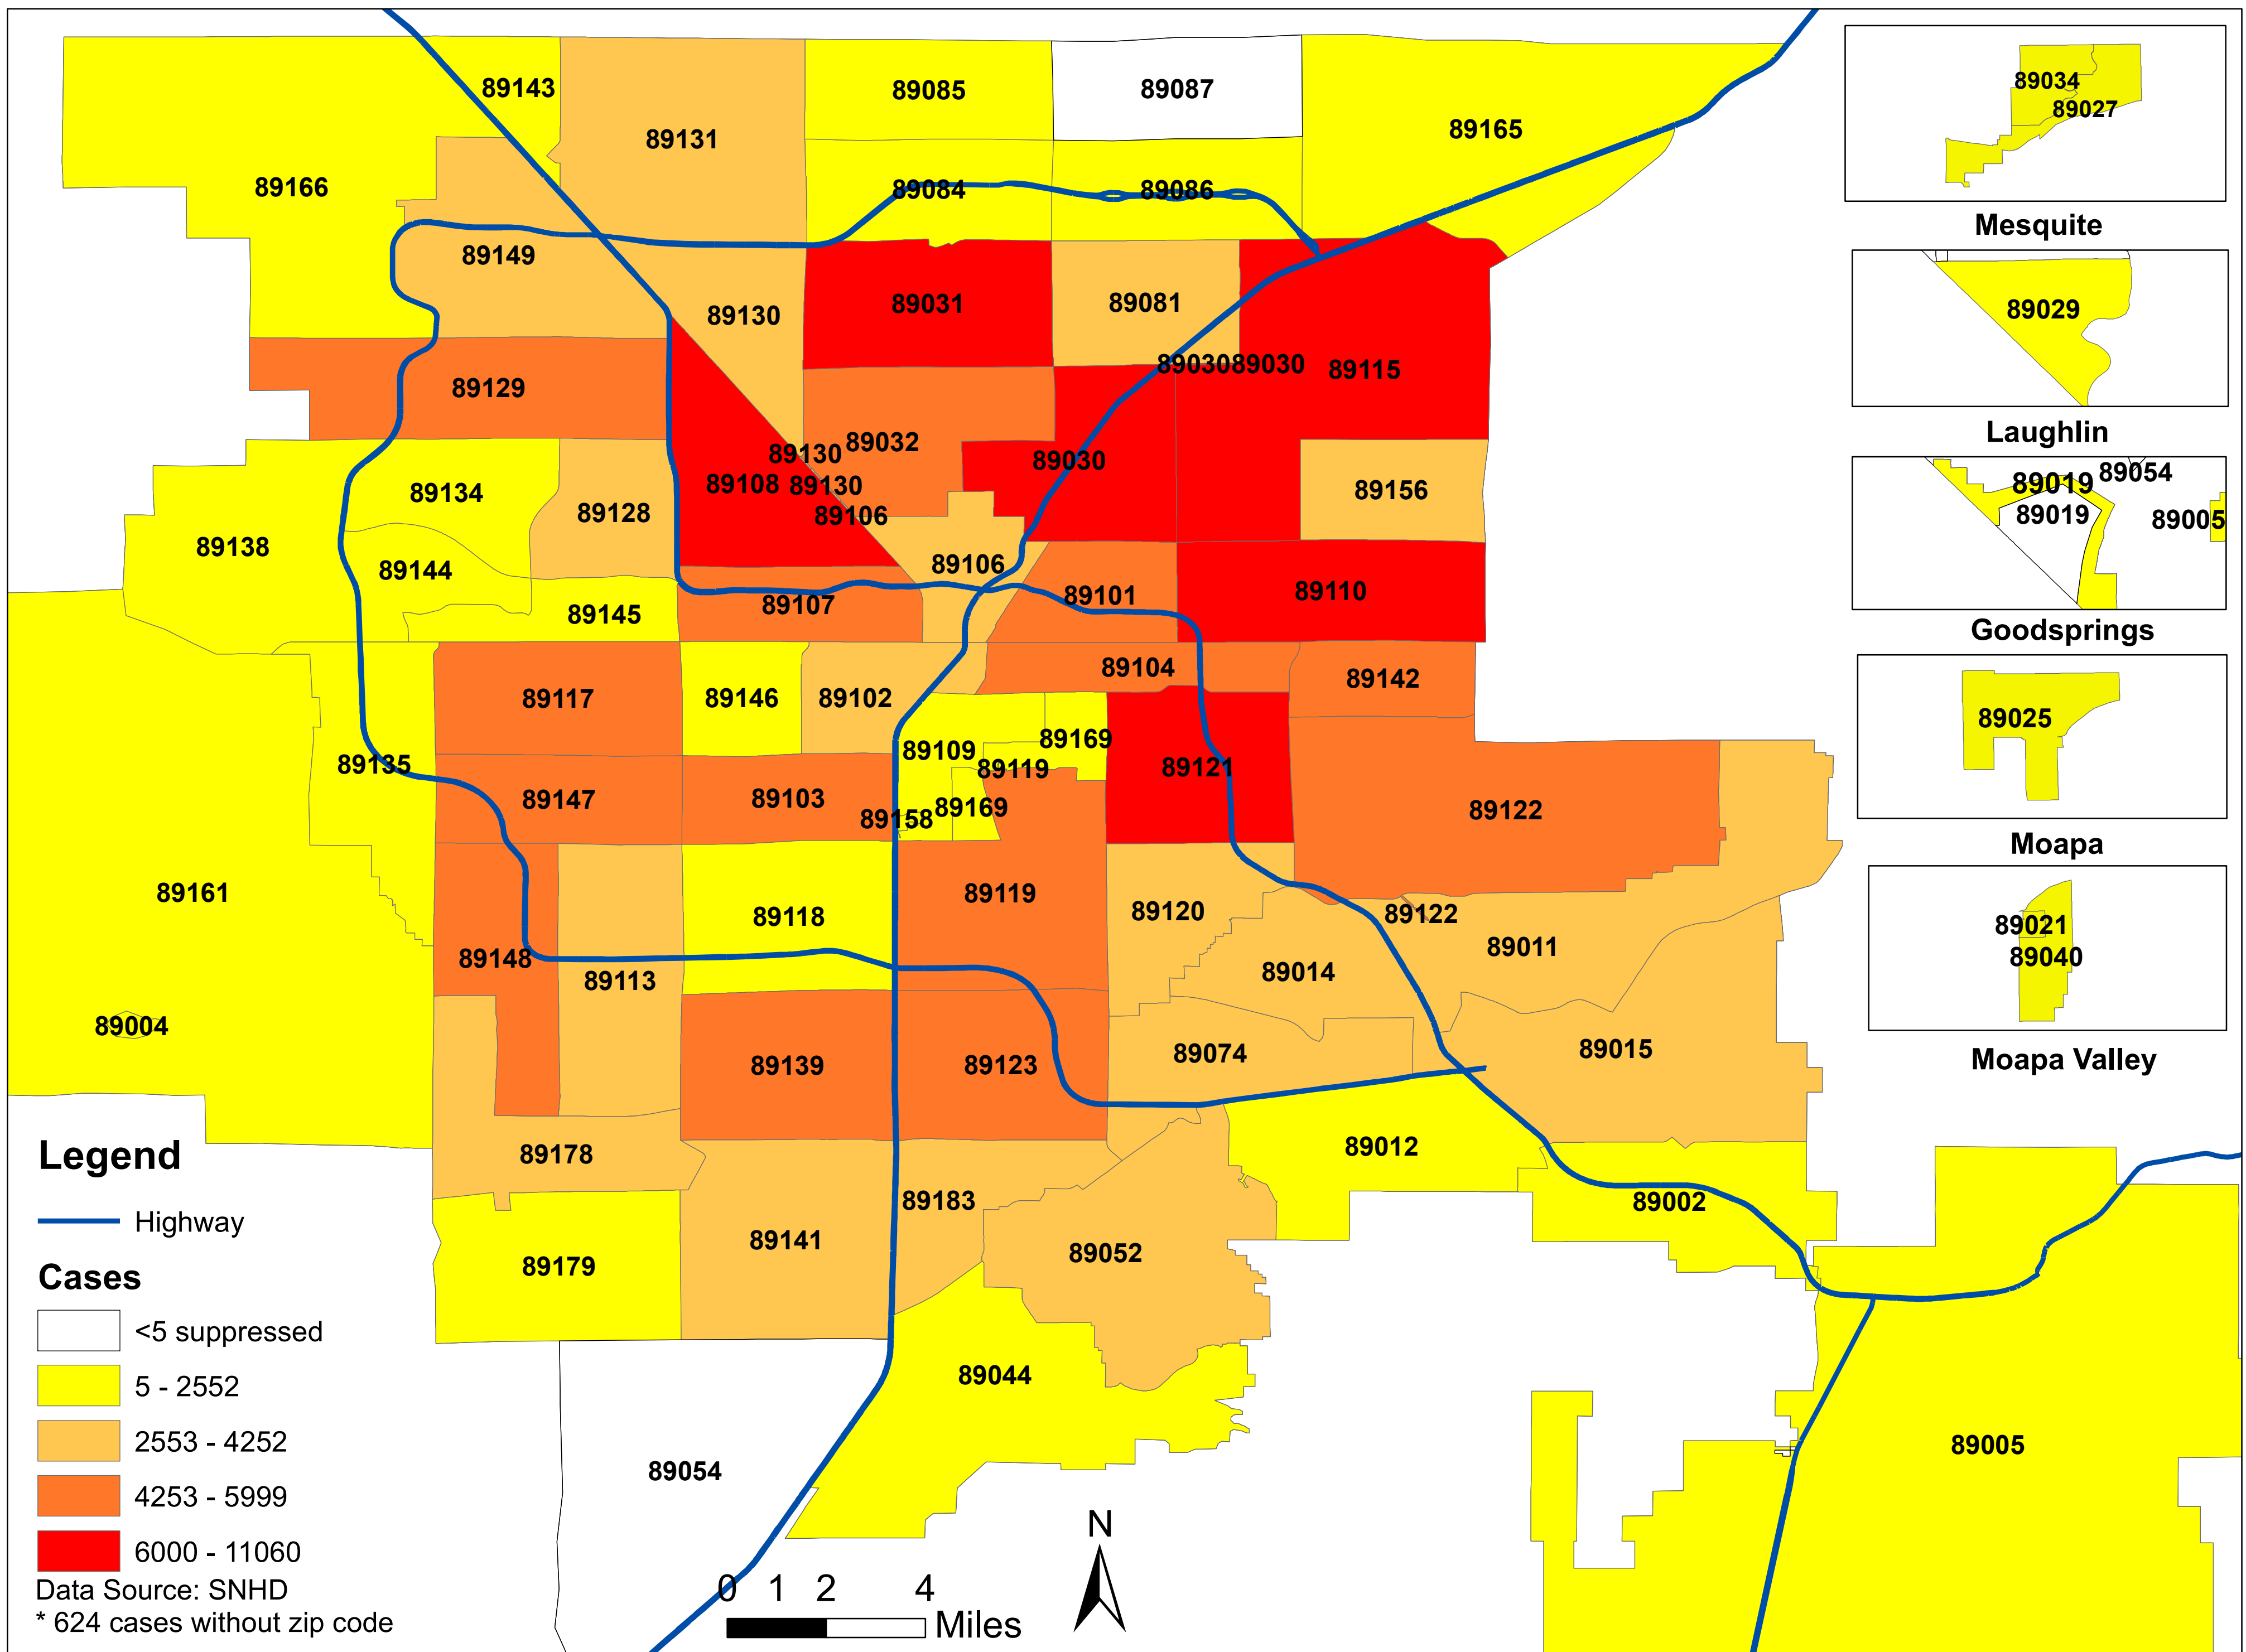

# Number of COVID-19 cases by zip code in Clark county (02.28.2021)

**Note: More than 5 cases reported from 89124**