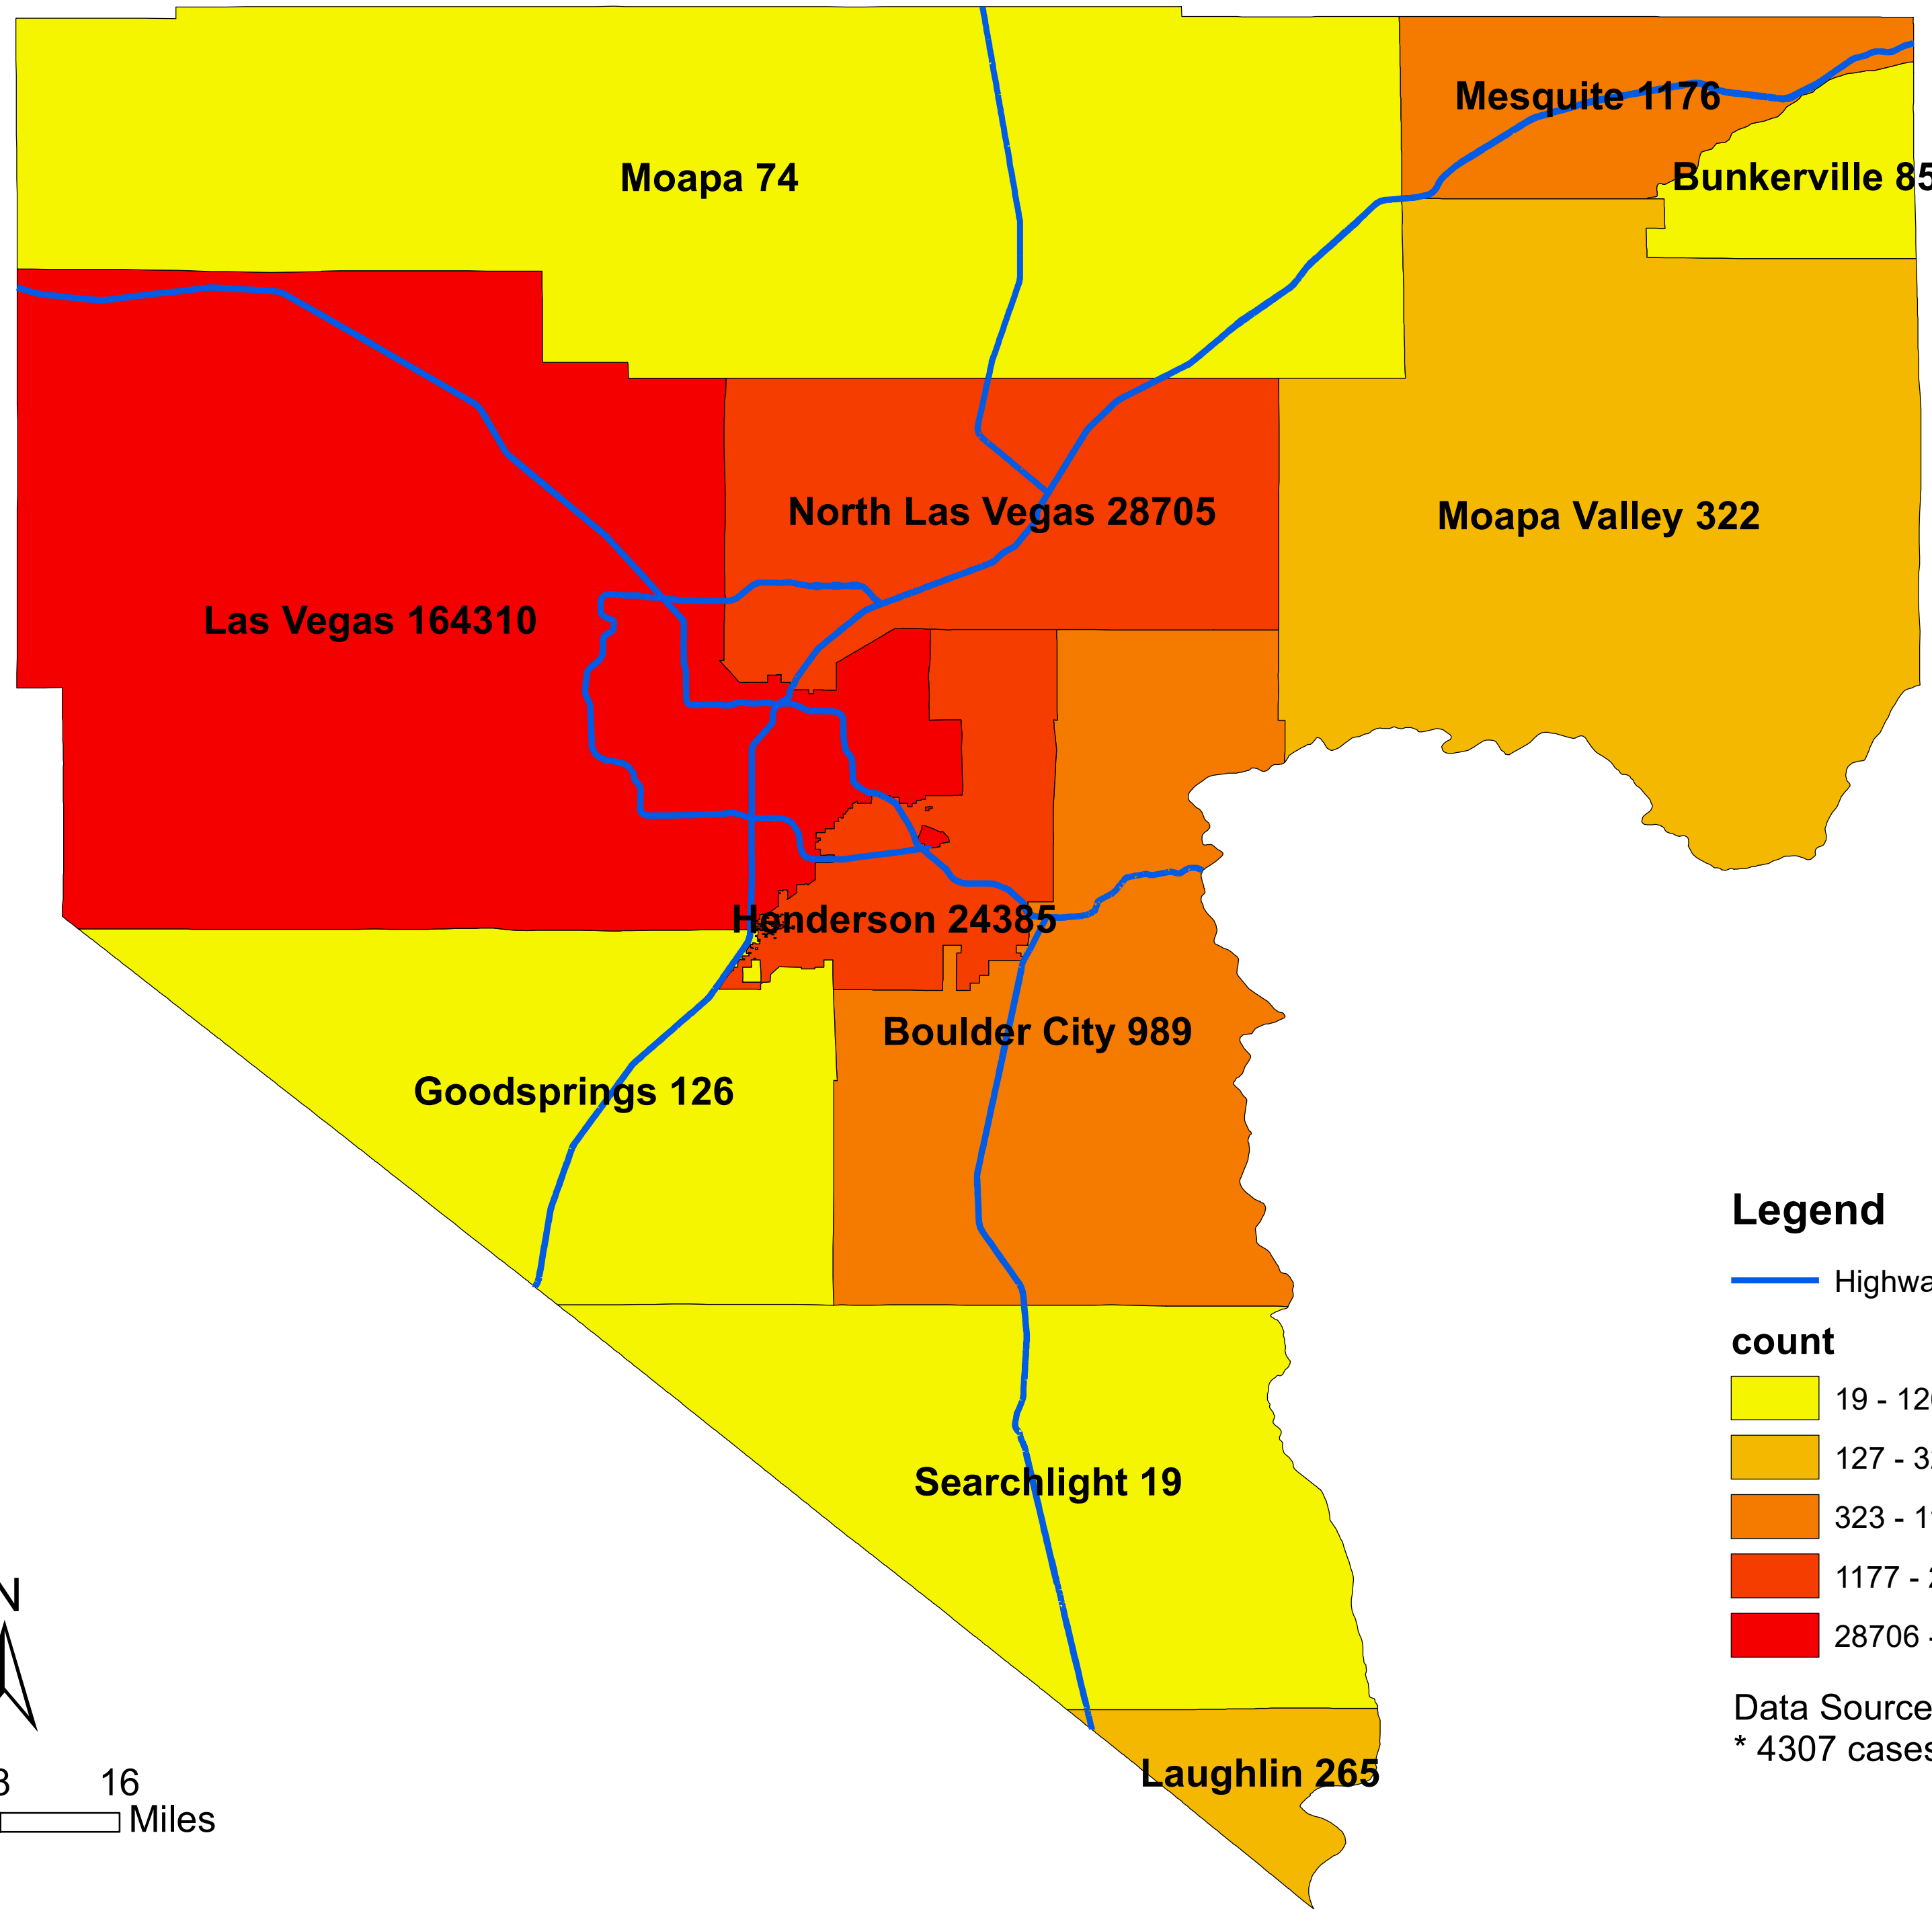

# Number of COVID-19 cases by city in Clark county (02.28.2021)

## Legend

— Highway

### count

Data Source: SNHD

\* 4307 cases without city information

0 4 8 16 Miles