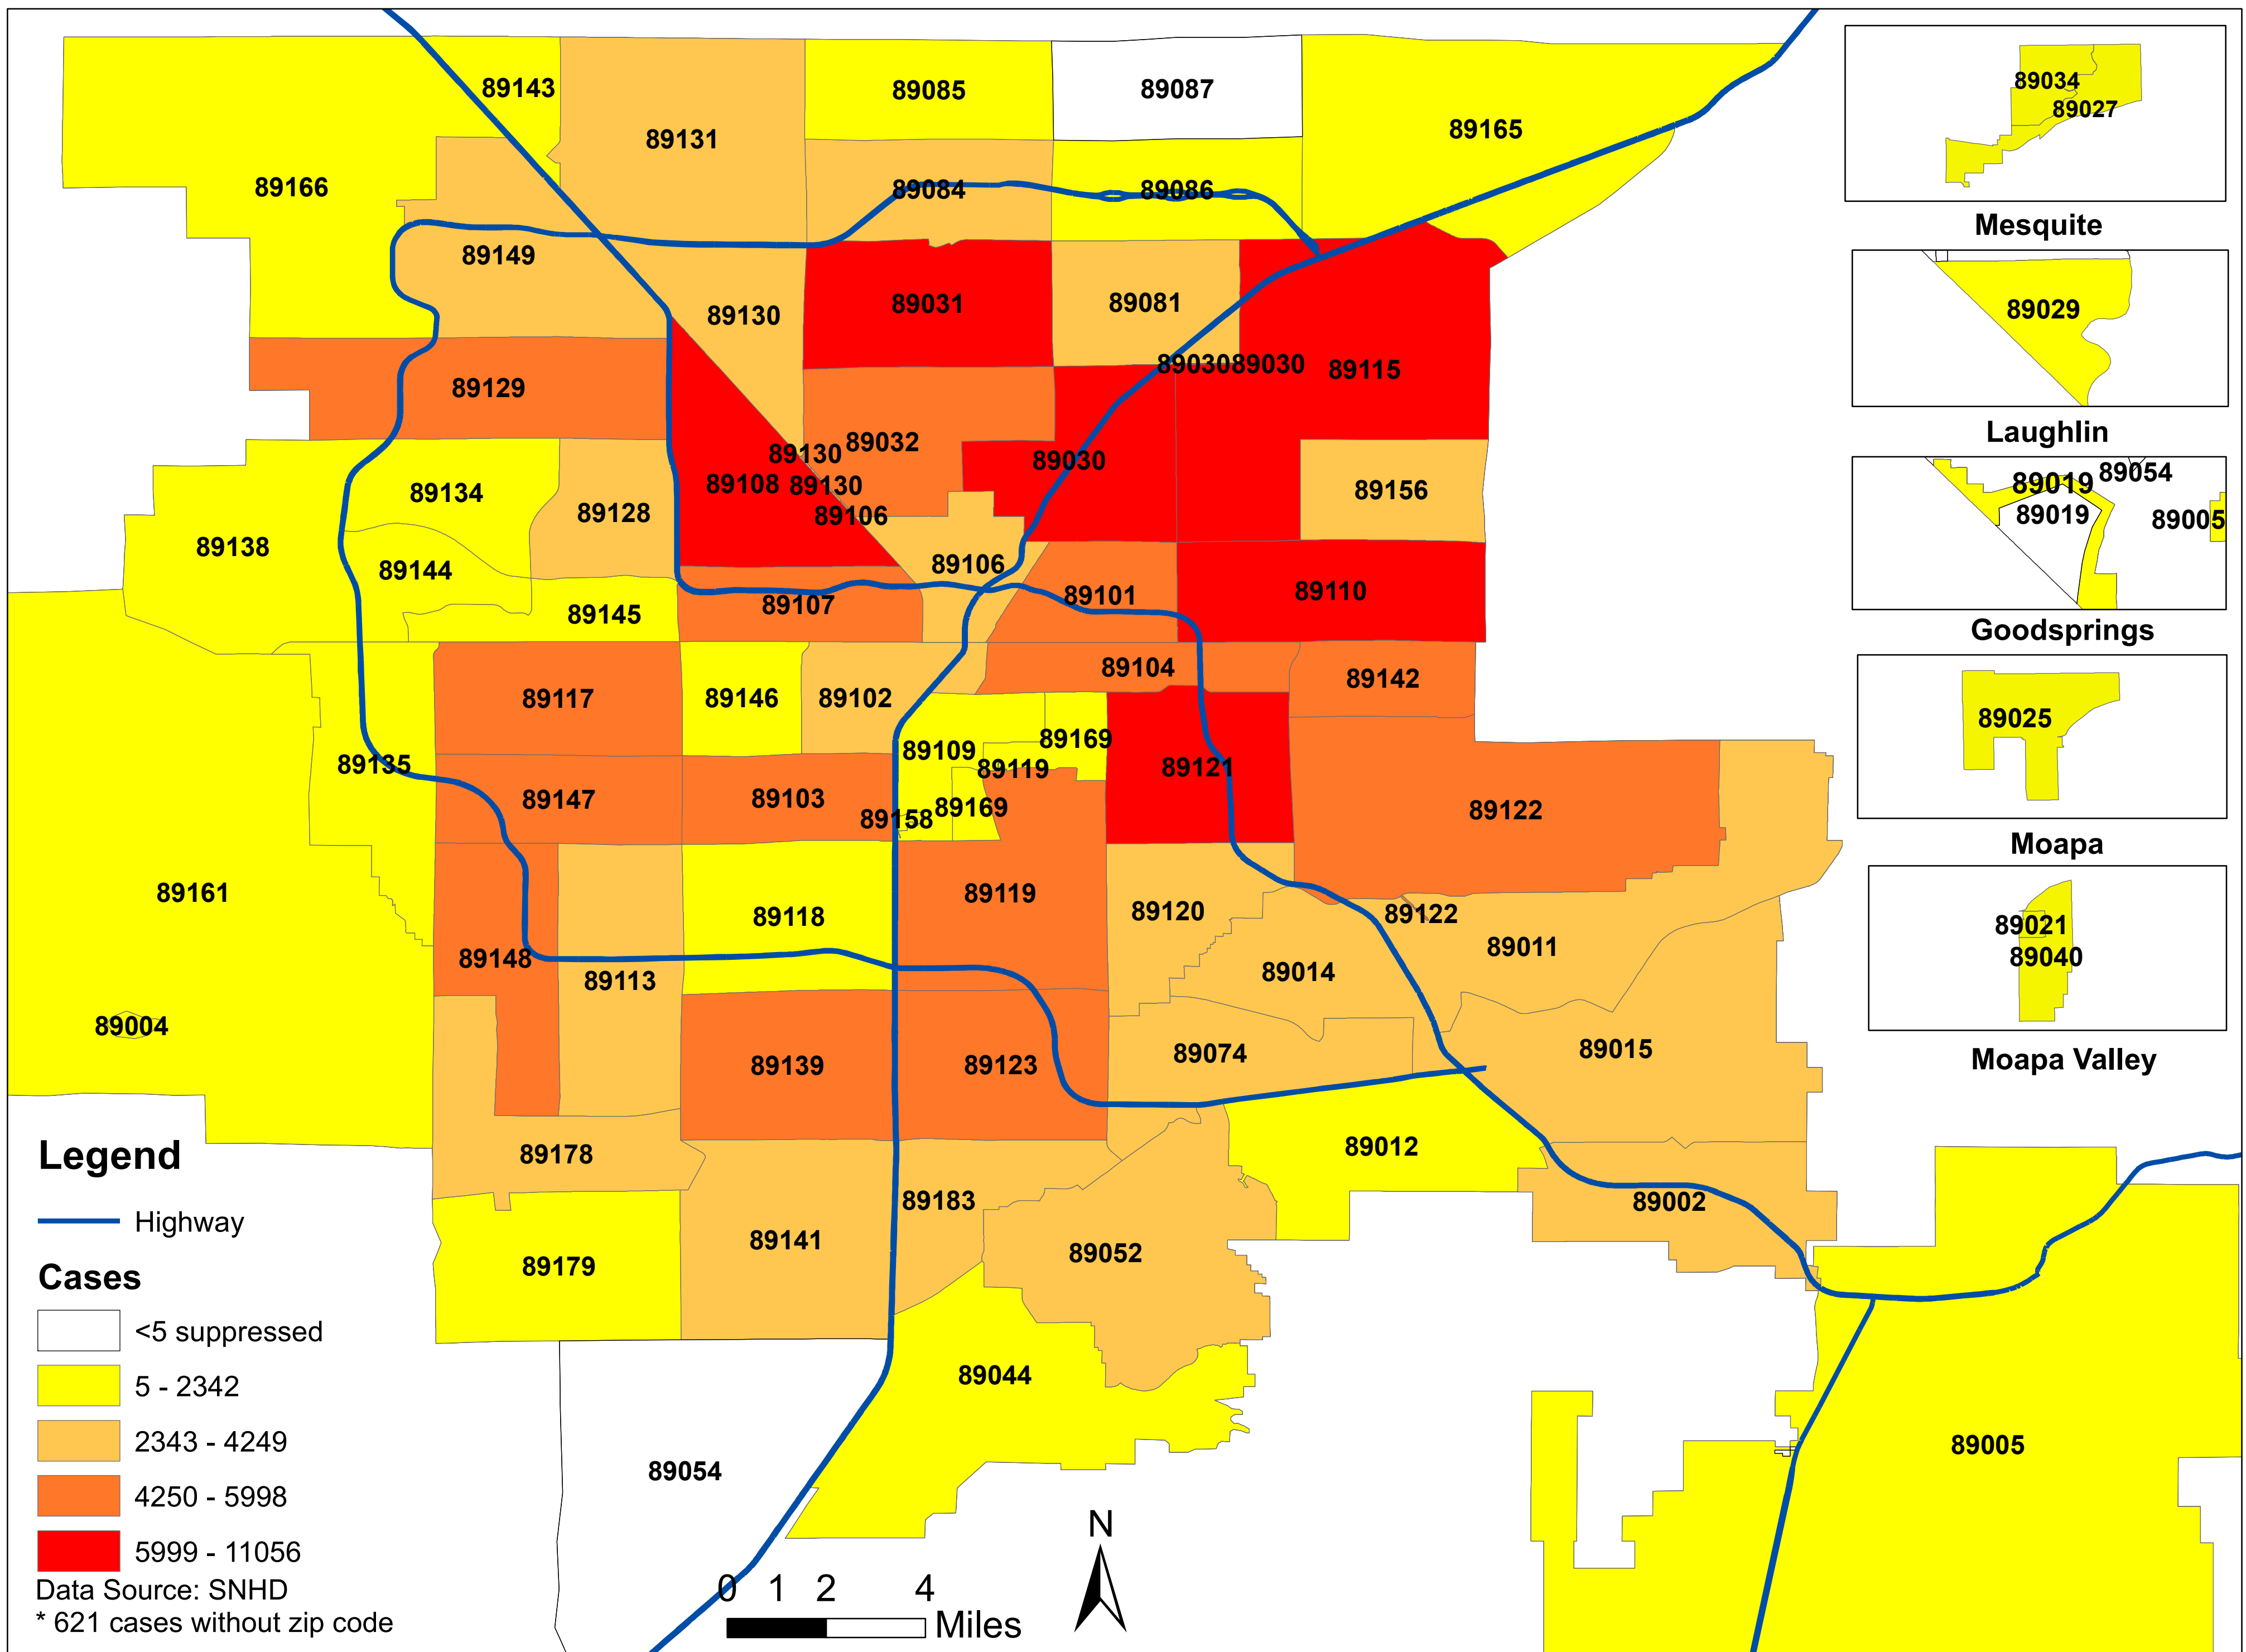

# Number of COVID-19 cases by zip code in Clark county (02.27.2021)

**Note: More than 5 cases reported from 89124**