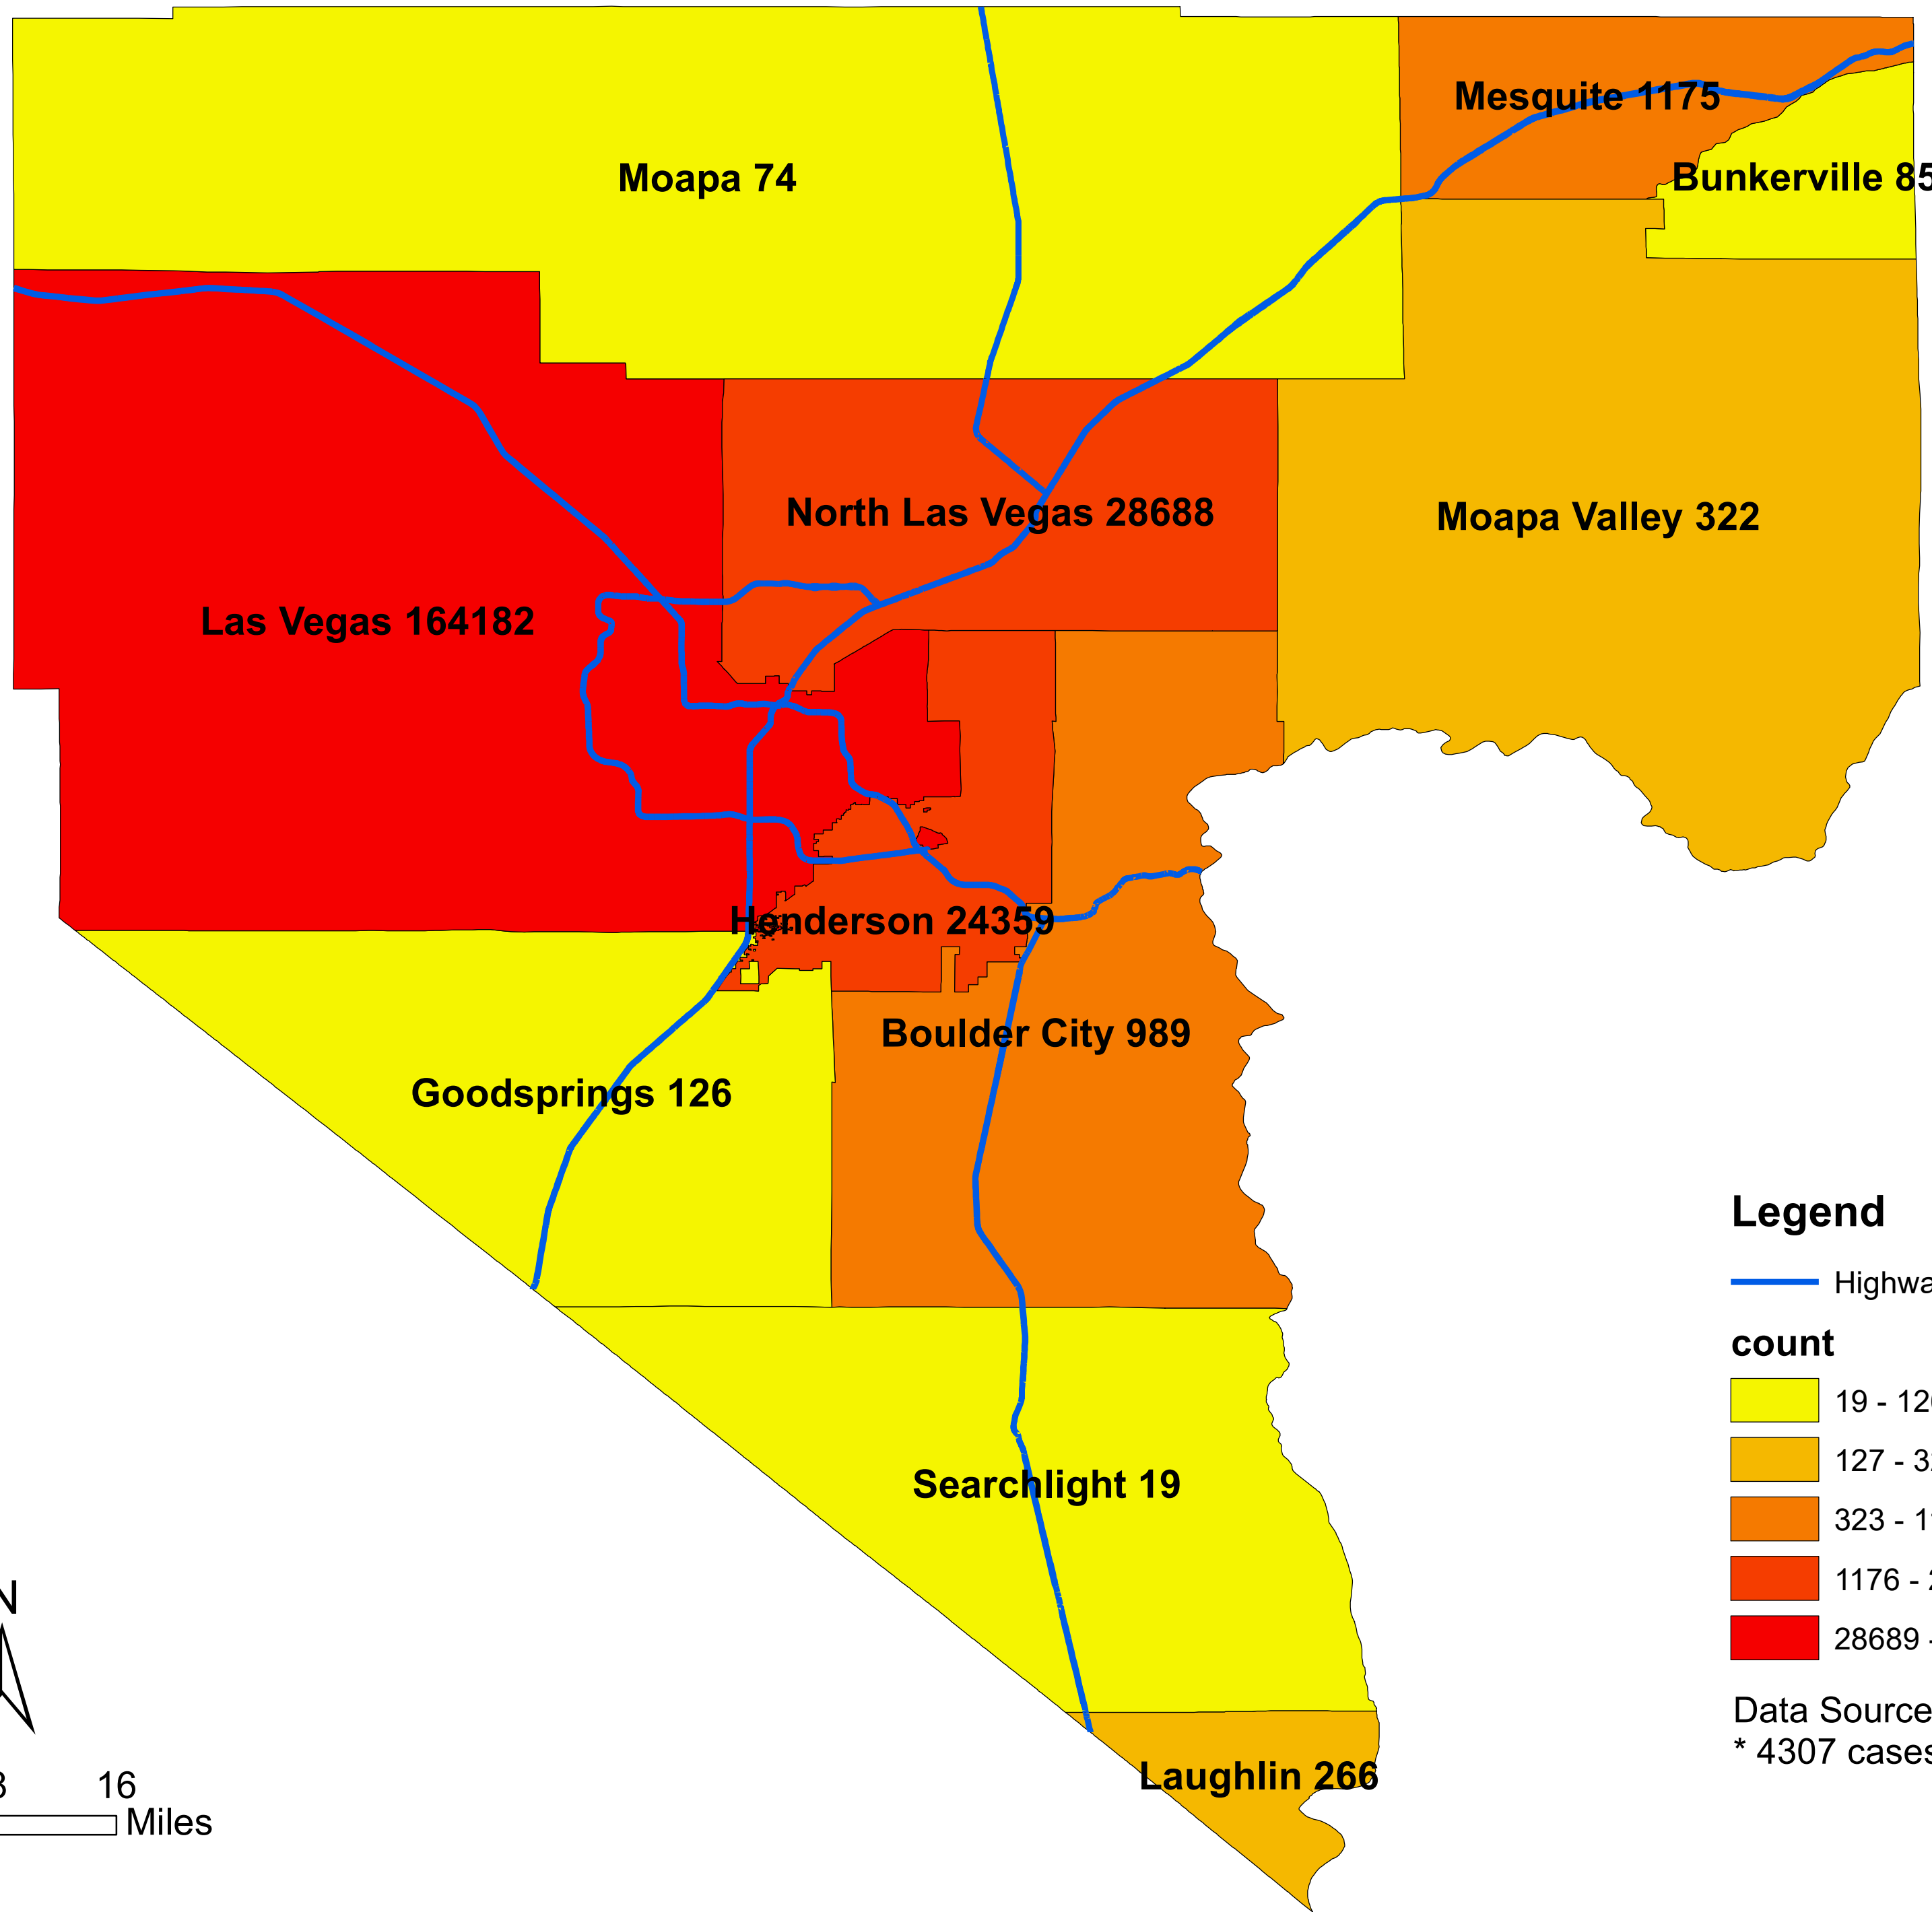

Number of COVID-19 cases by city in Clark county (02.27.2021)

Legend

— Highway

count

Data Source: SNHD

* 4307 cases without city information

0 4 8 16 Miles