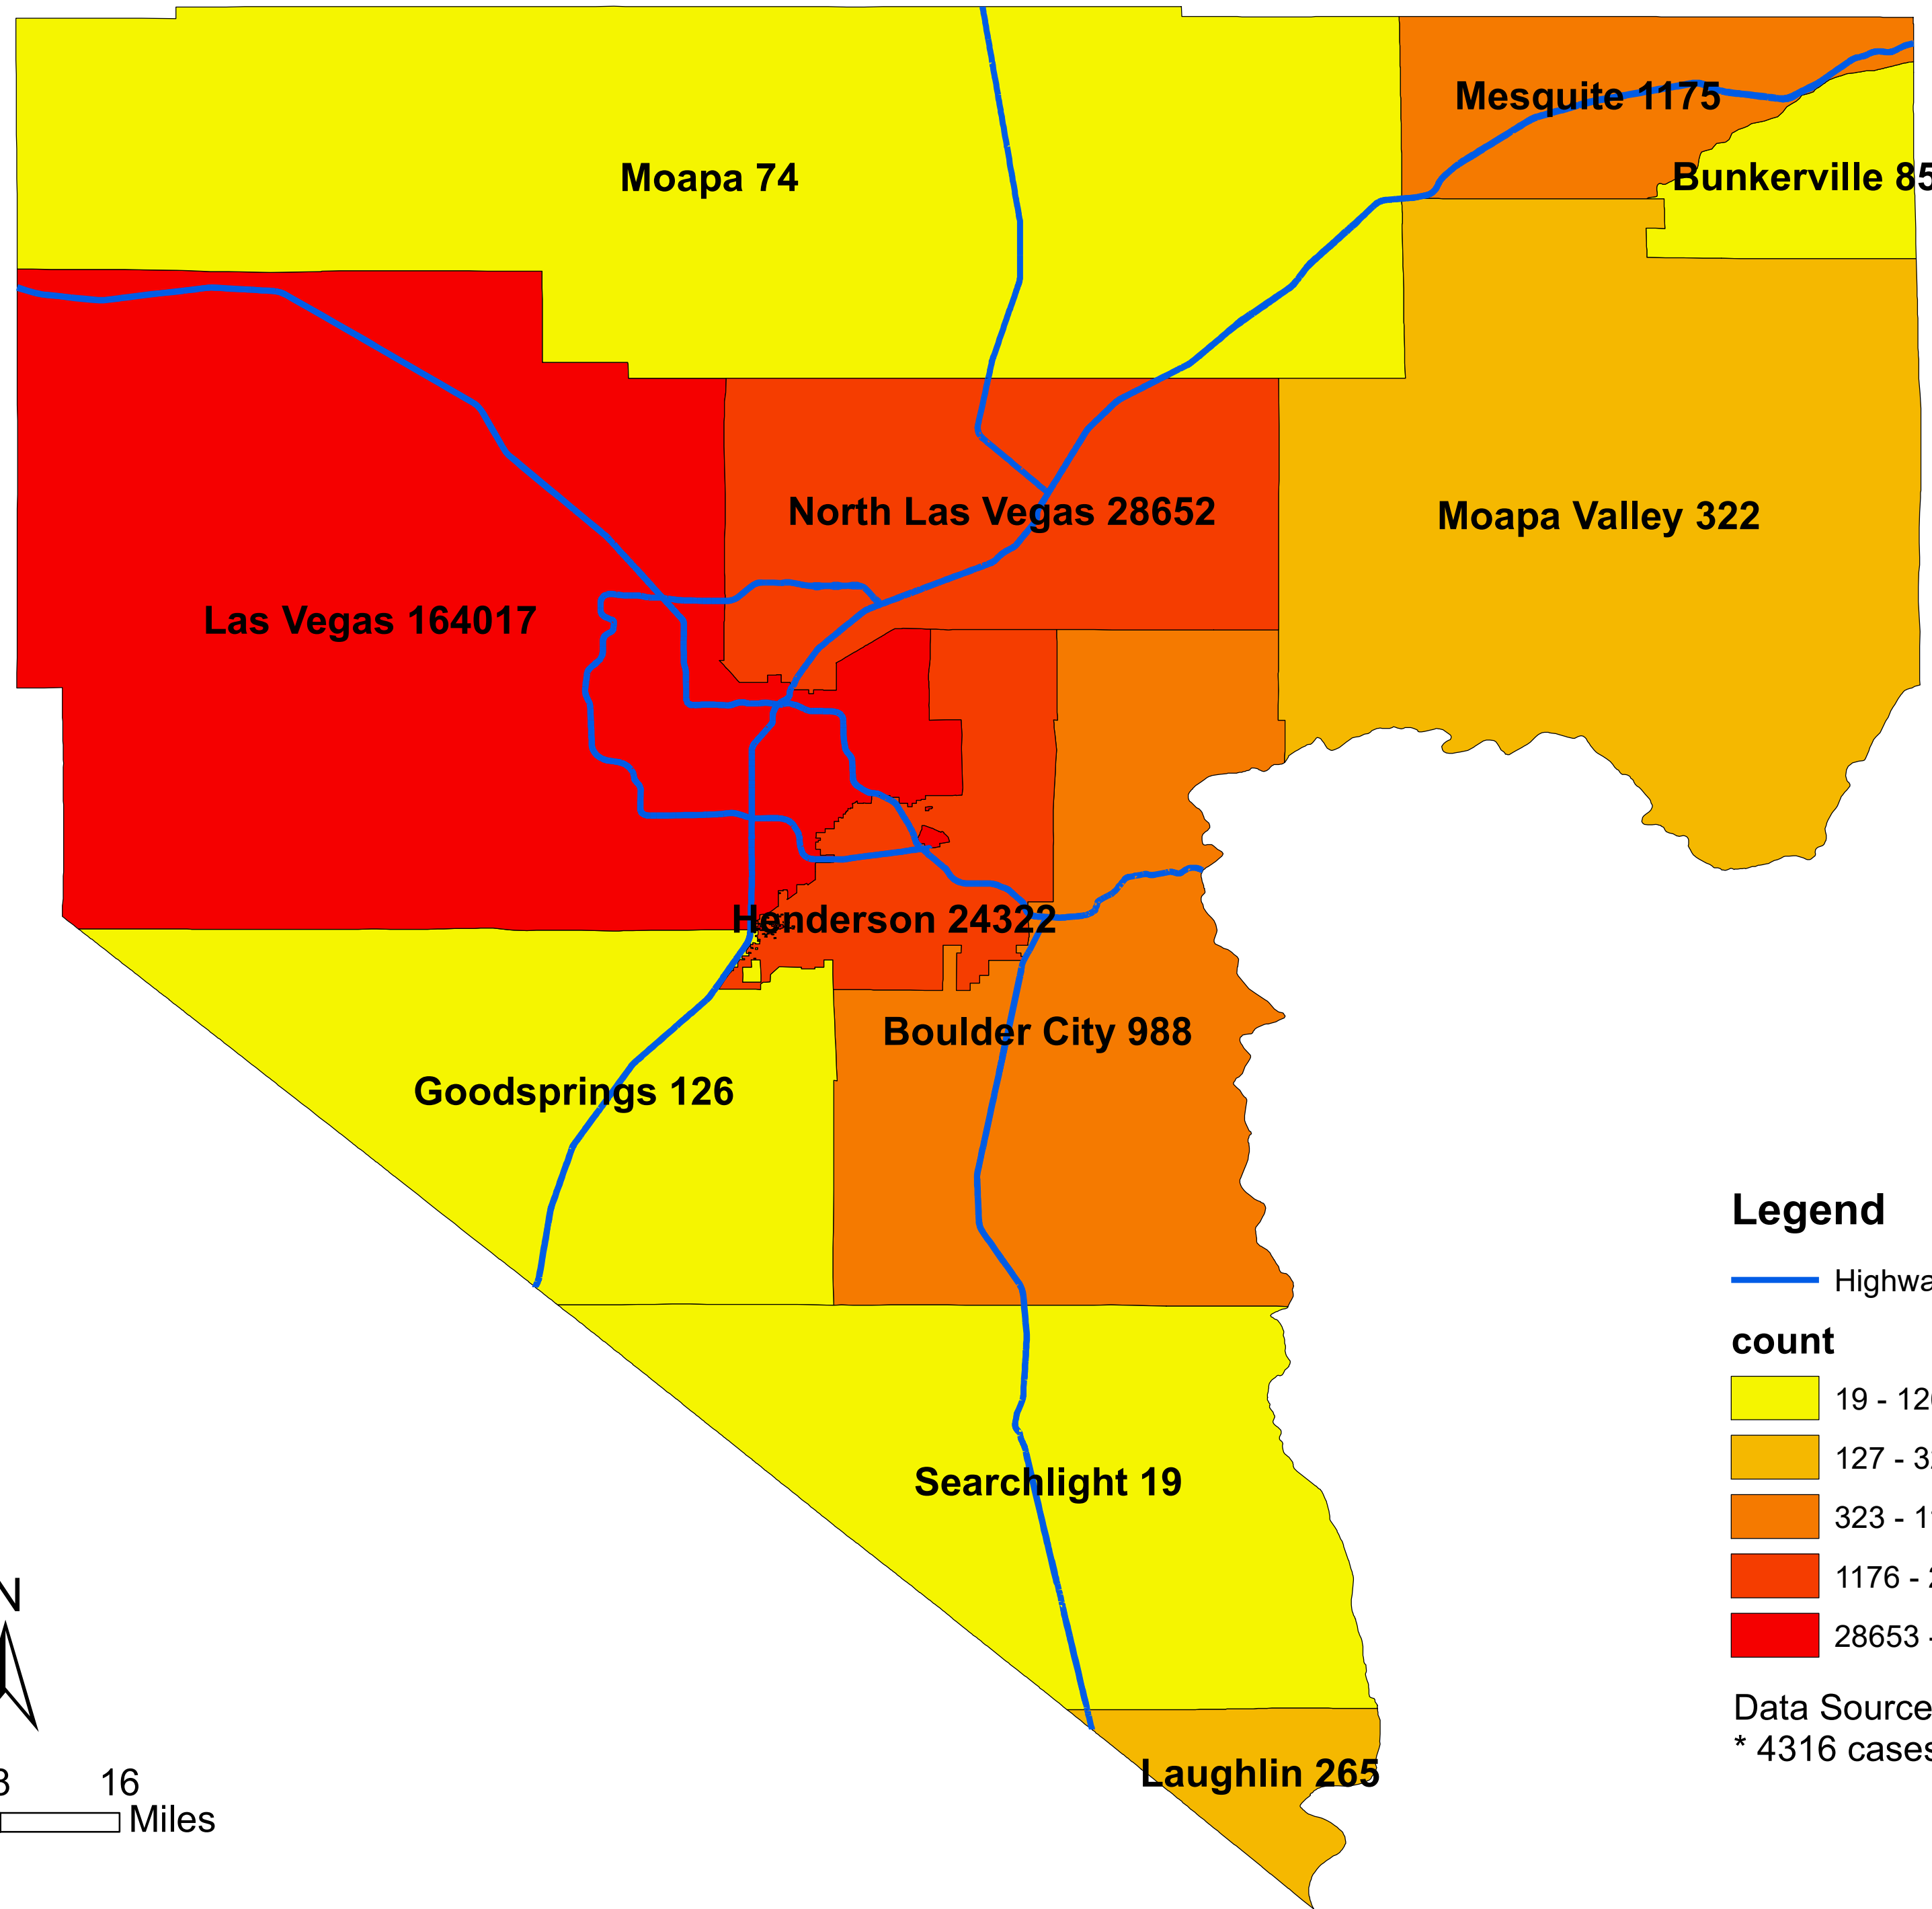

Number of COVID-19 cases by city in Clark county (02.26.2021)

Legend

— Highway

count

Data Source: SNHD

* 4316 cases without city information

0 4 8 16 Miles