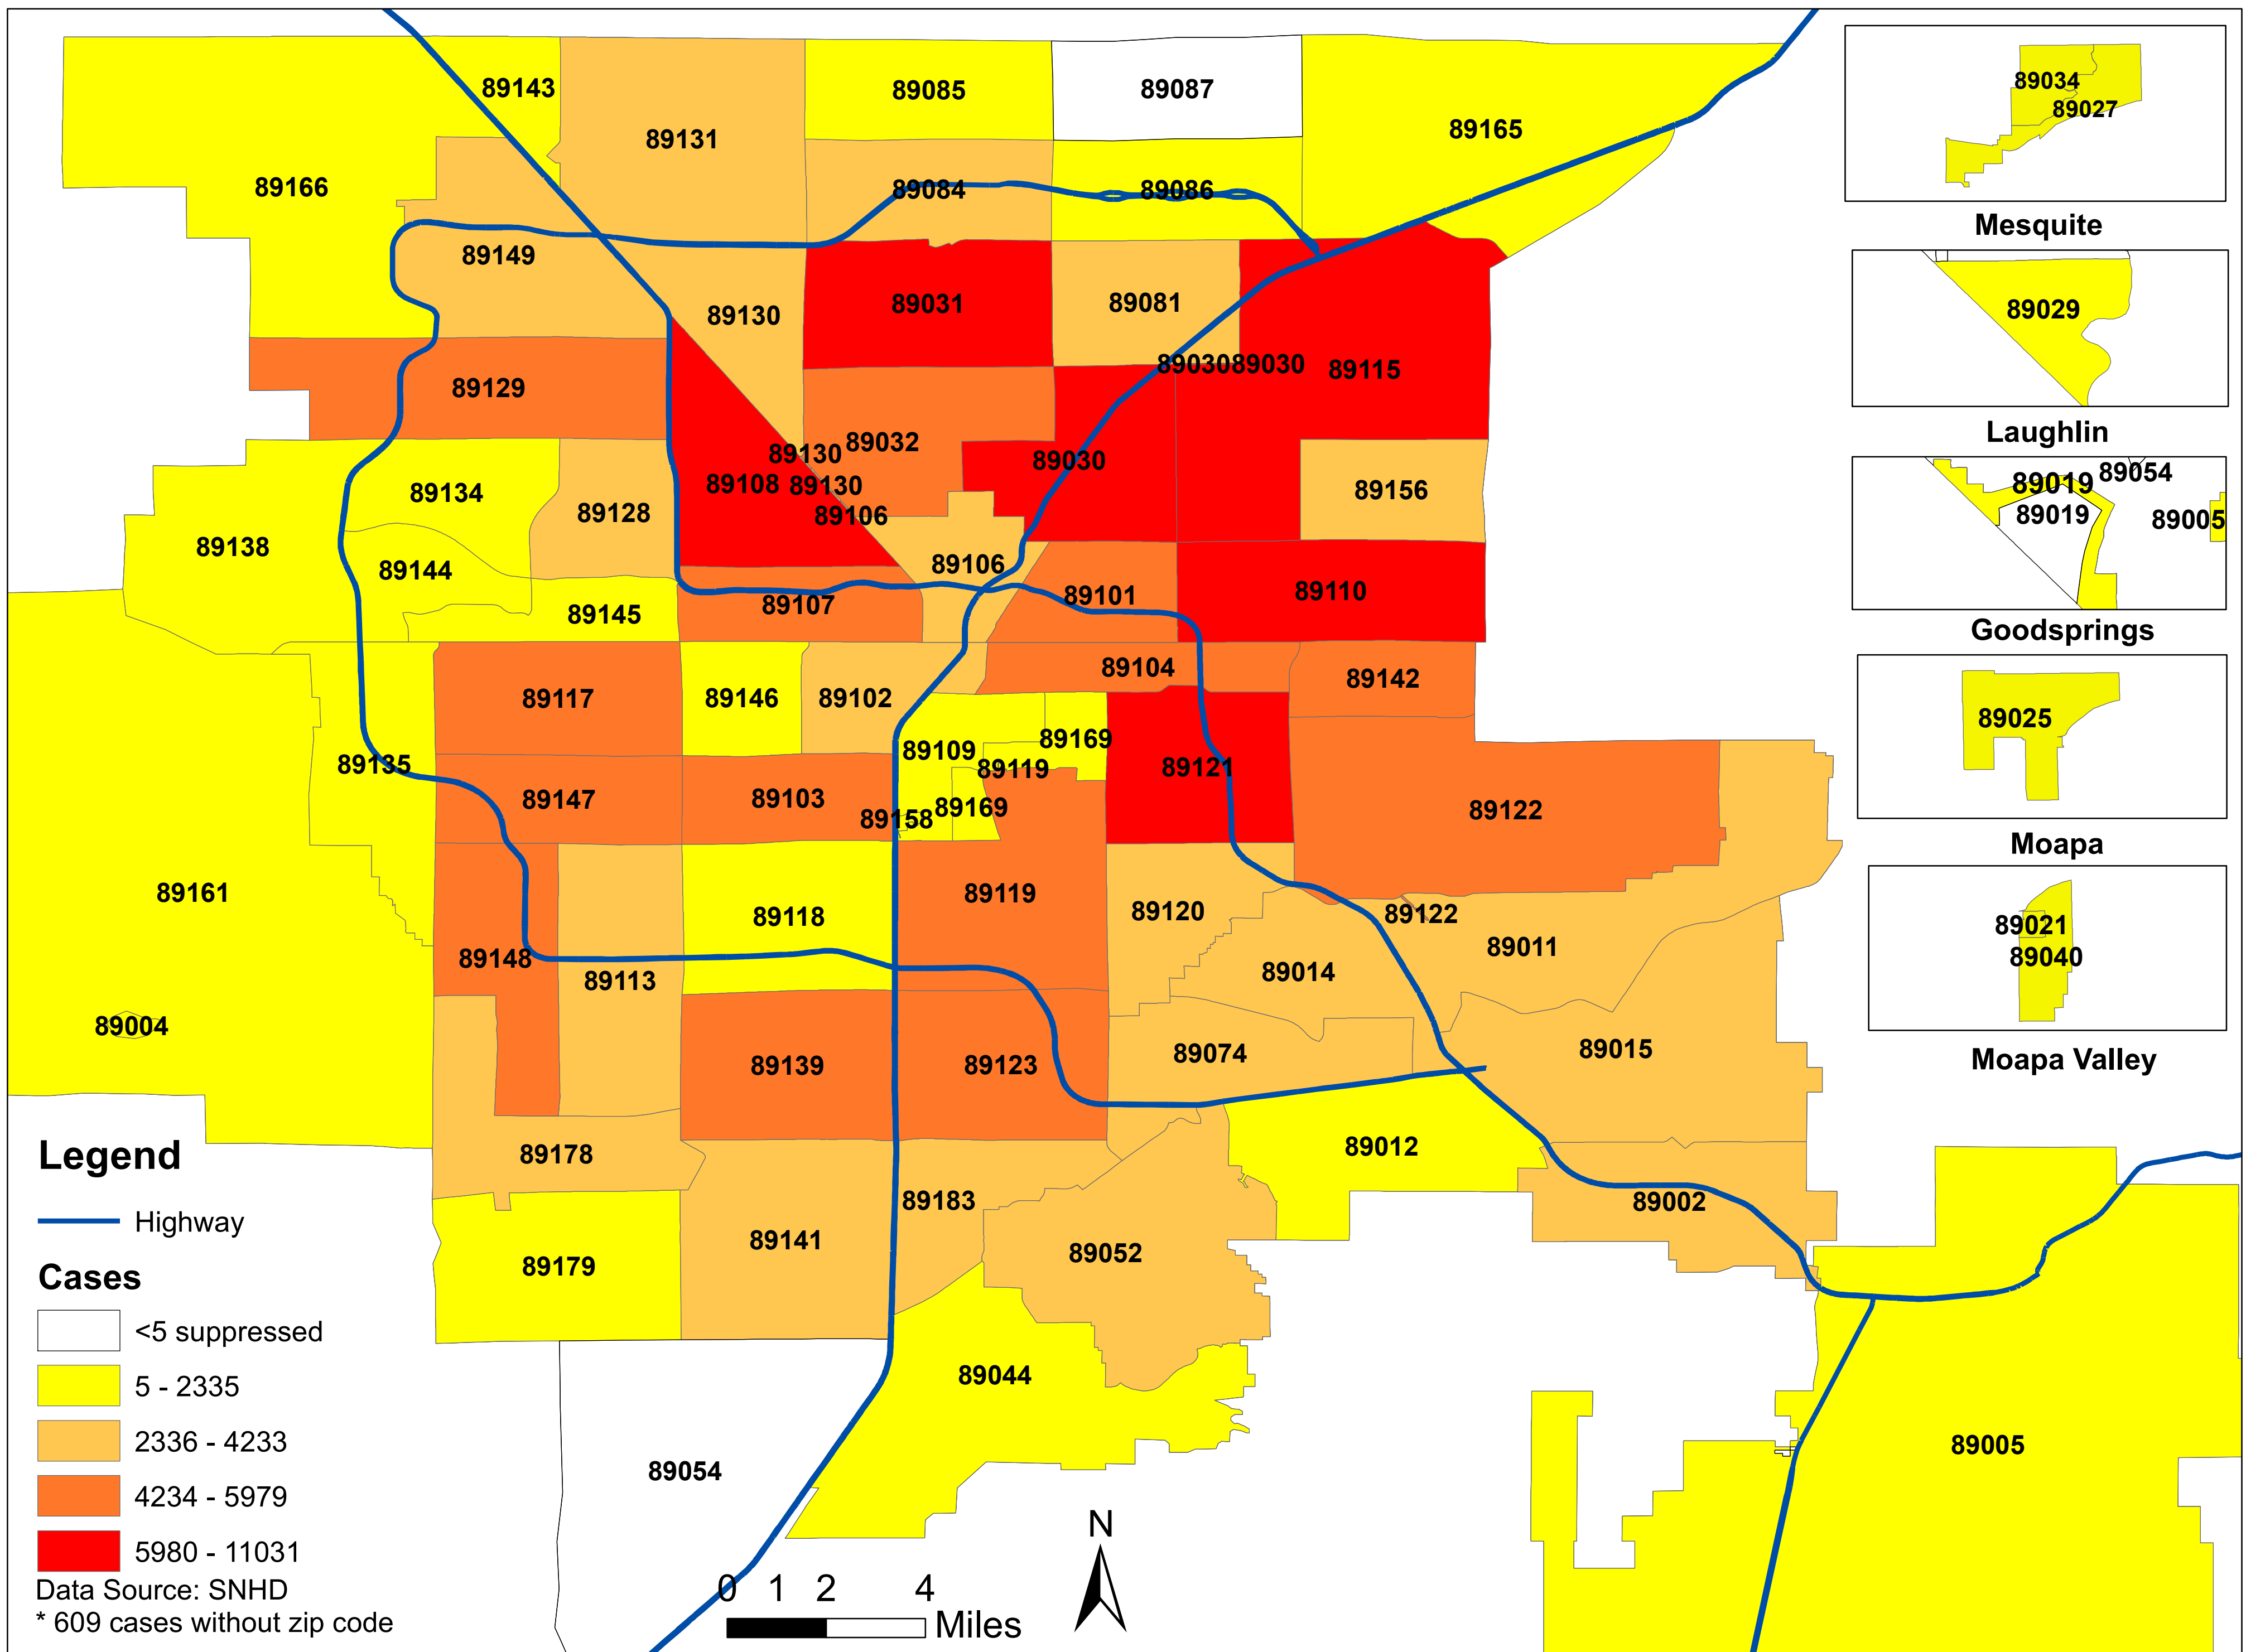

# Number of COVID-19 cases by zip code in Clark county (02.25.2021)

**Note: More than 5 cases reported from 89124**