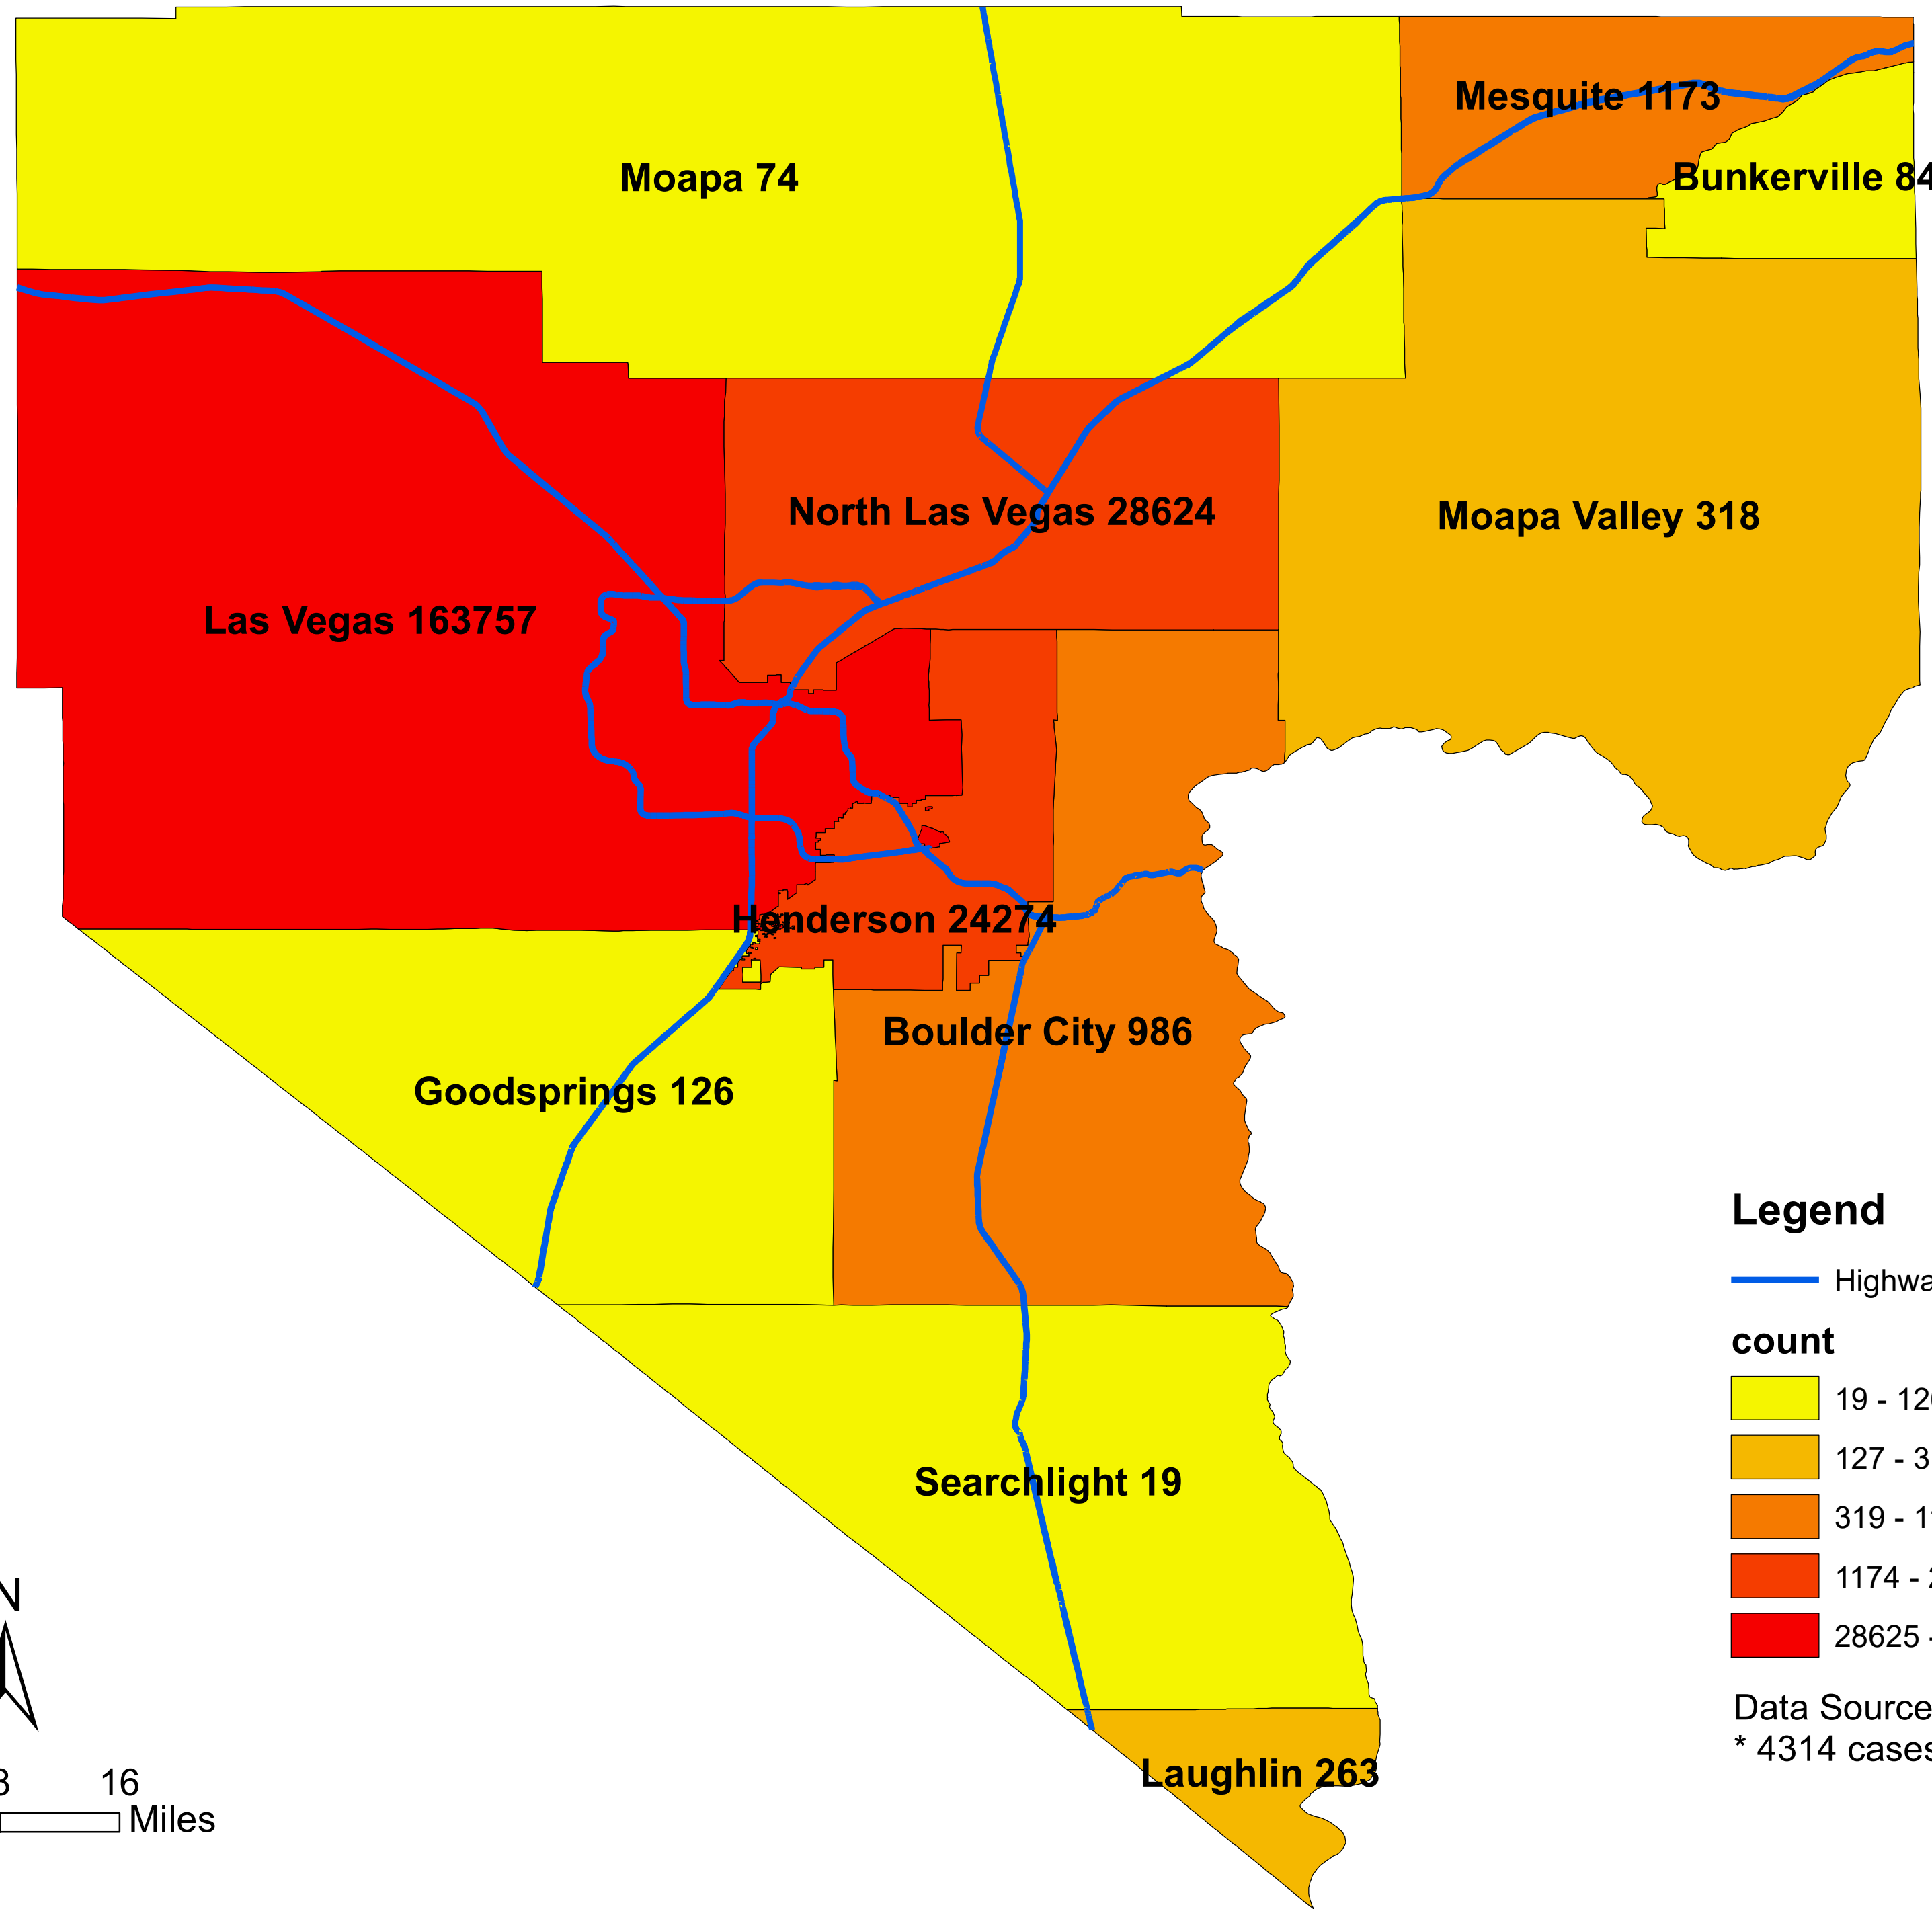

Number of COVID-19 cases by city in Clark county (02.25.2021)

Legend

— Highway

count

Data Source: SNHD

* 4314 cases without city information

0 4 8 16
Miles