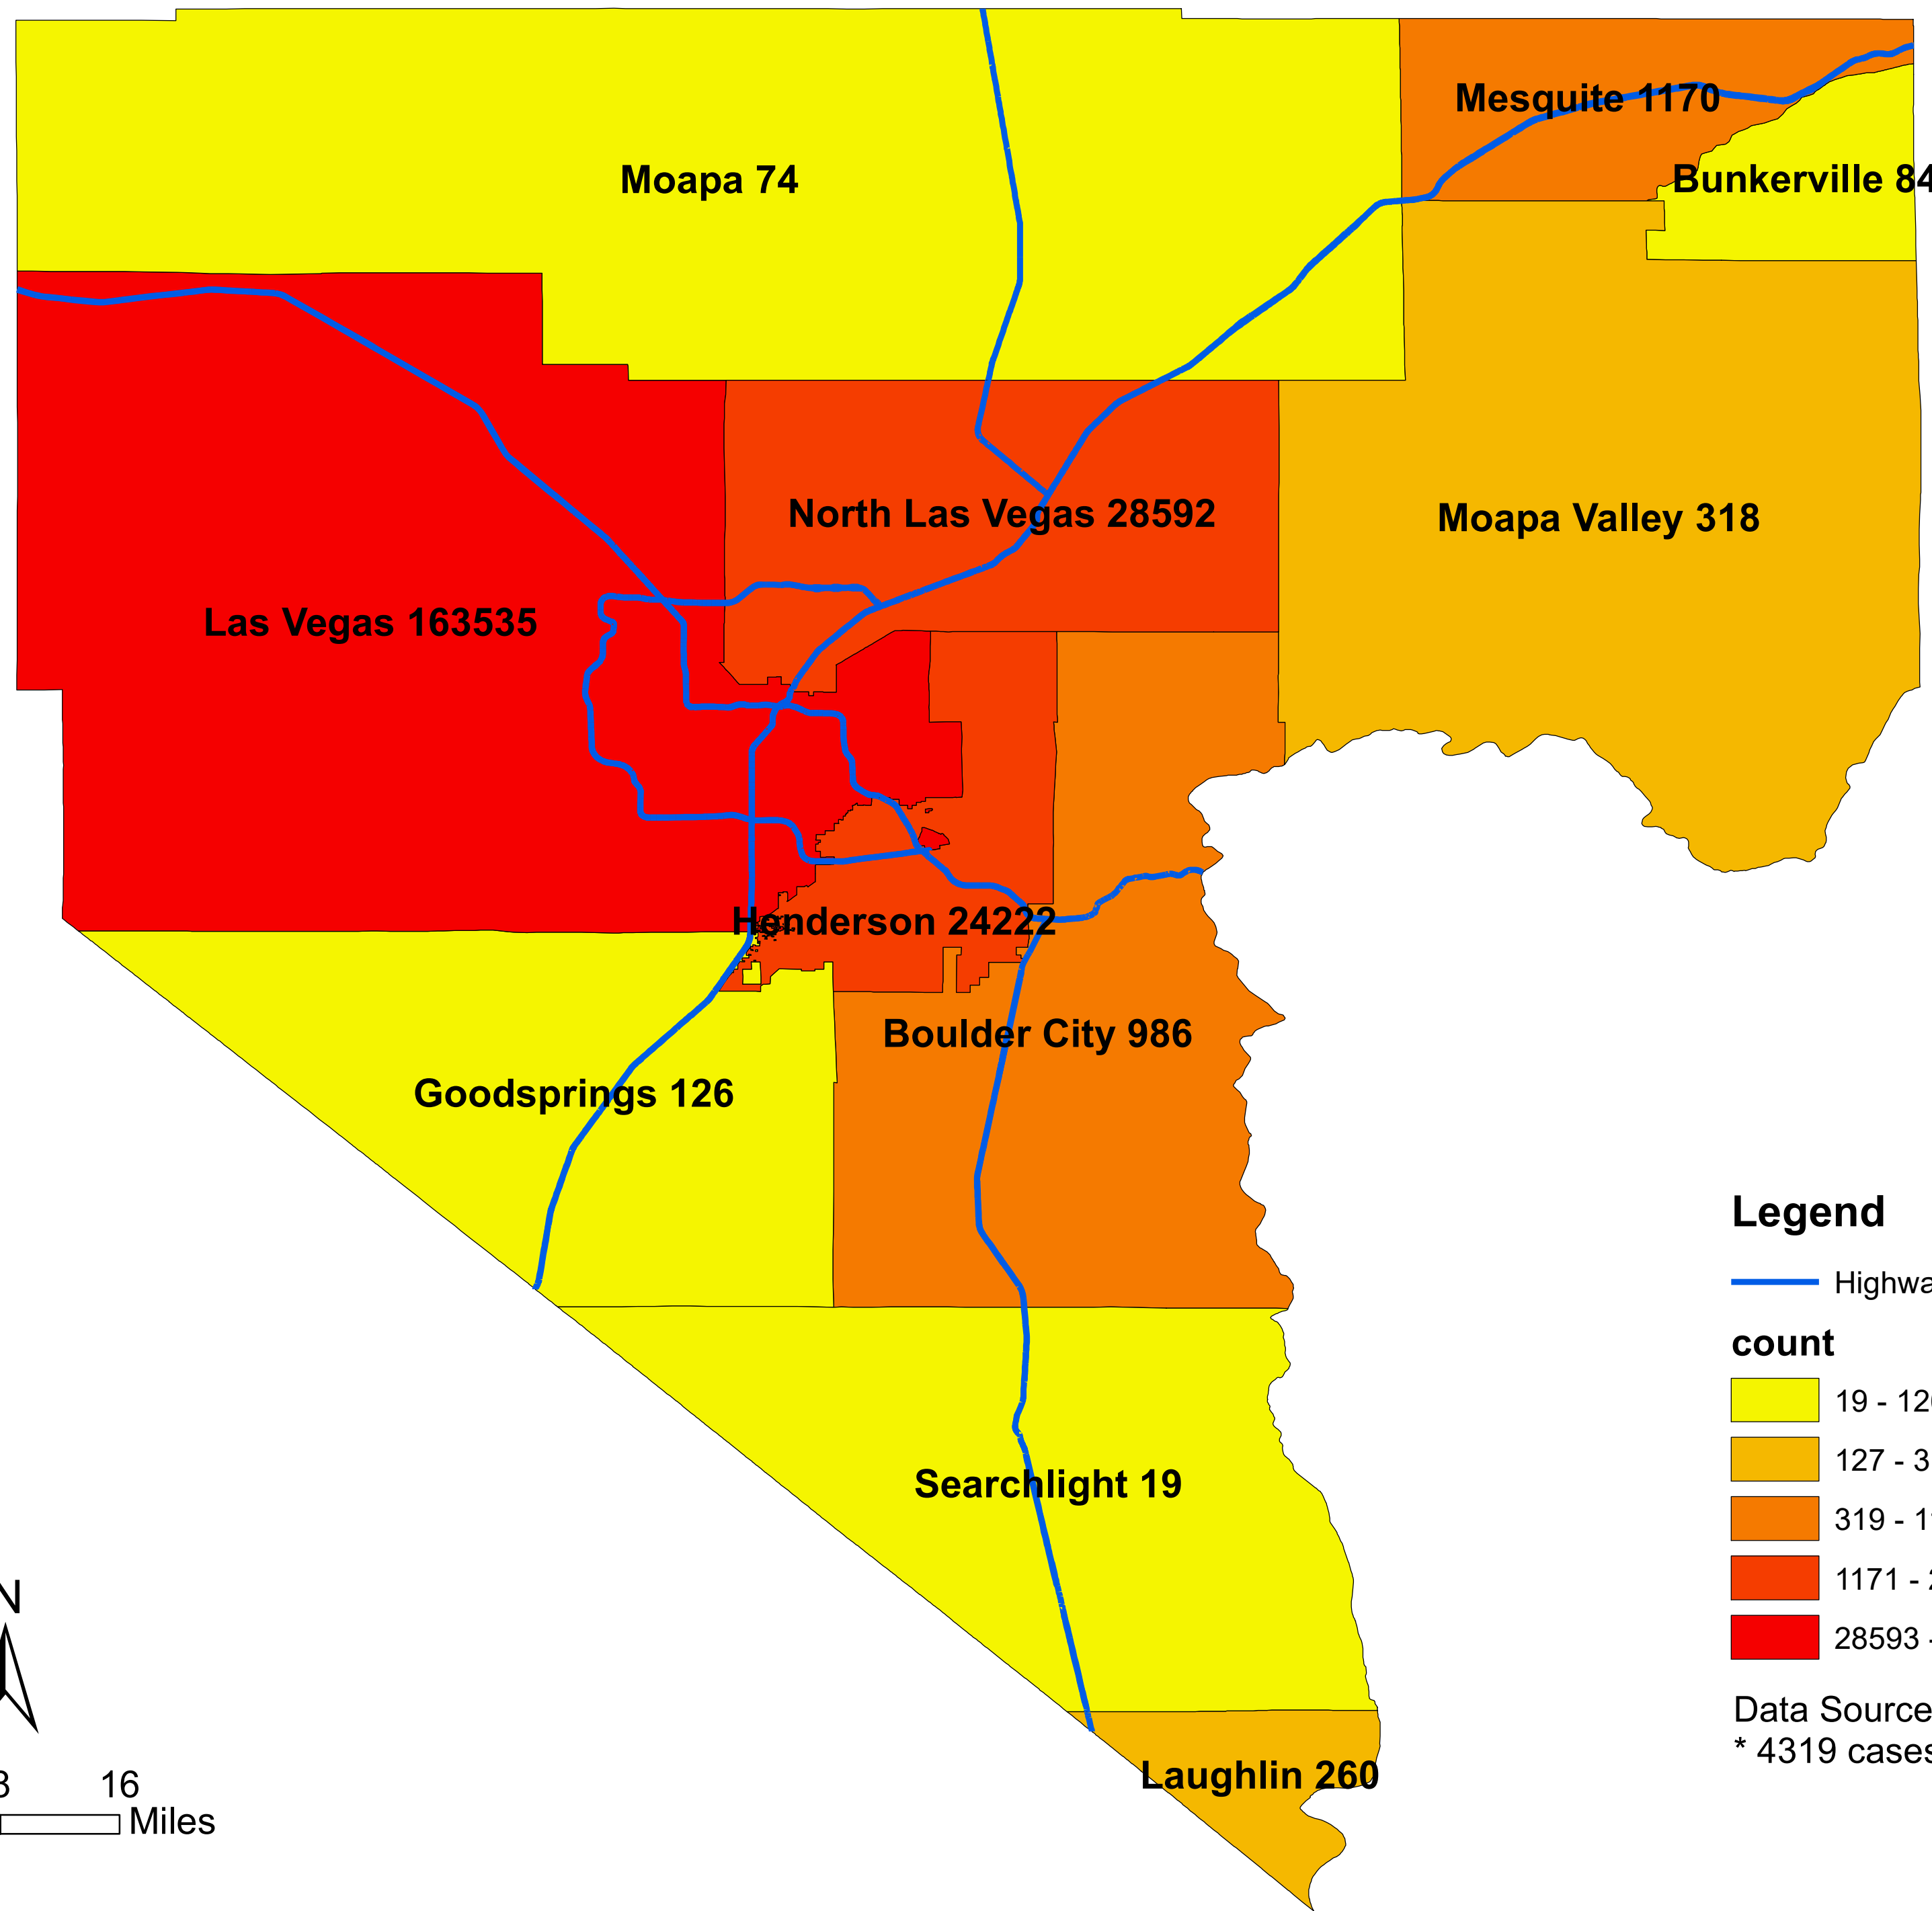

Number of COVID-19 cases by city in Clark county (02.24.2021)

Legend

— Highway

count

Data Source: SNHD

* 4319 cases without city information

0 4 8 16 Miles