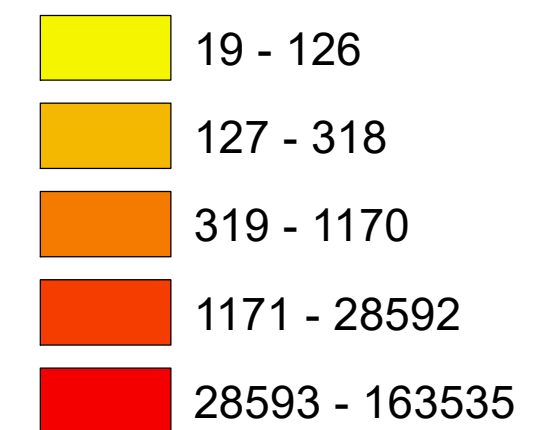

Number of COVID-19 cases by city in Clark county (02.24.2021)

Legend

— Highway

count

Data Source: SNHD

* 4319 cases without city information

0 4 8 16 Miles