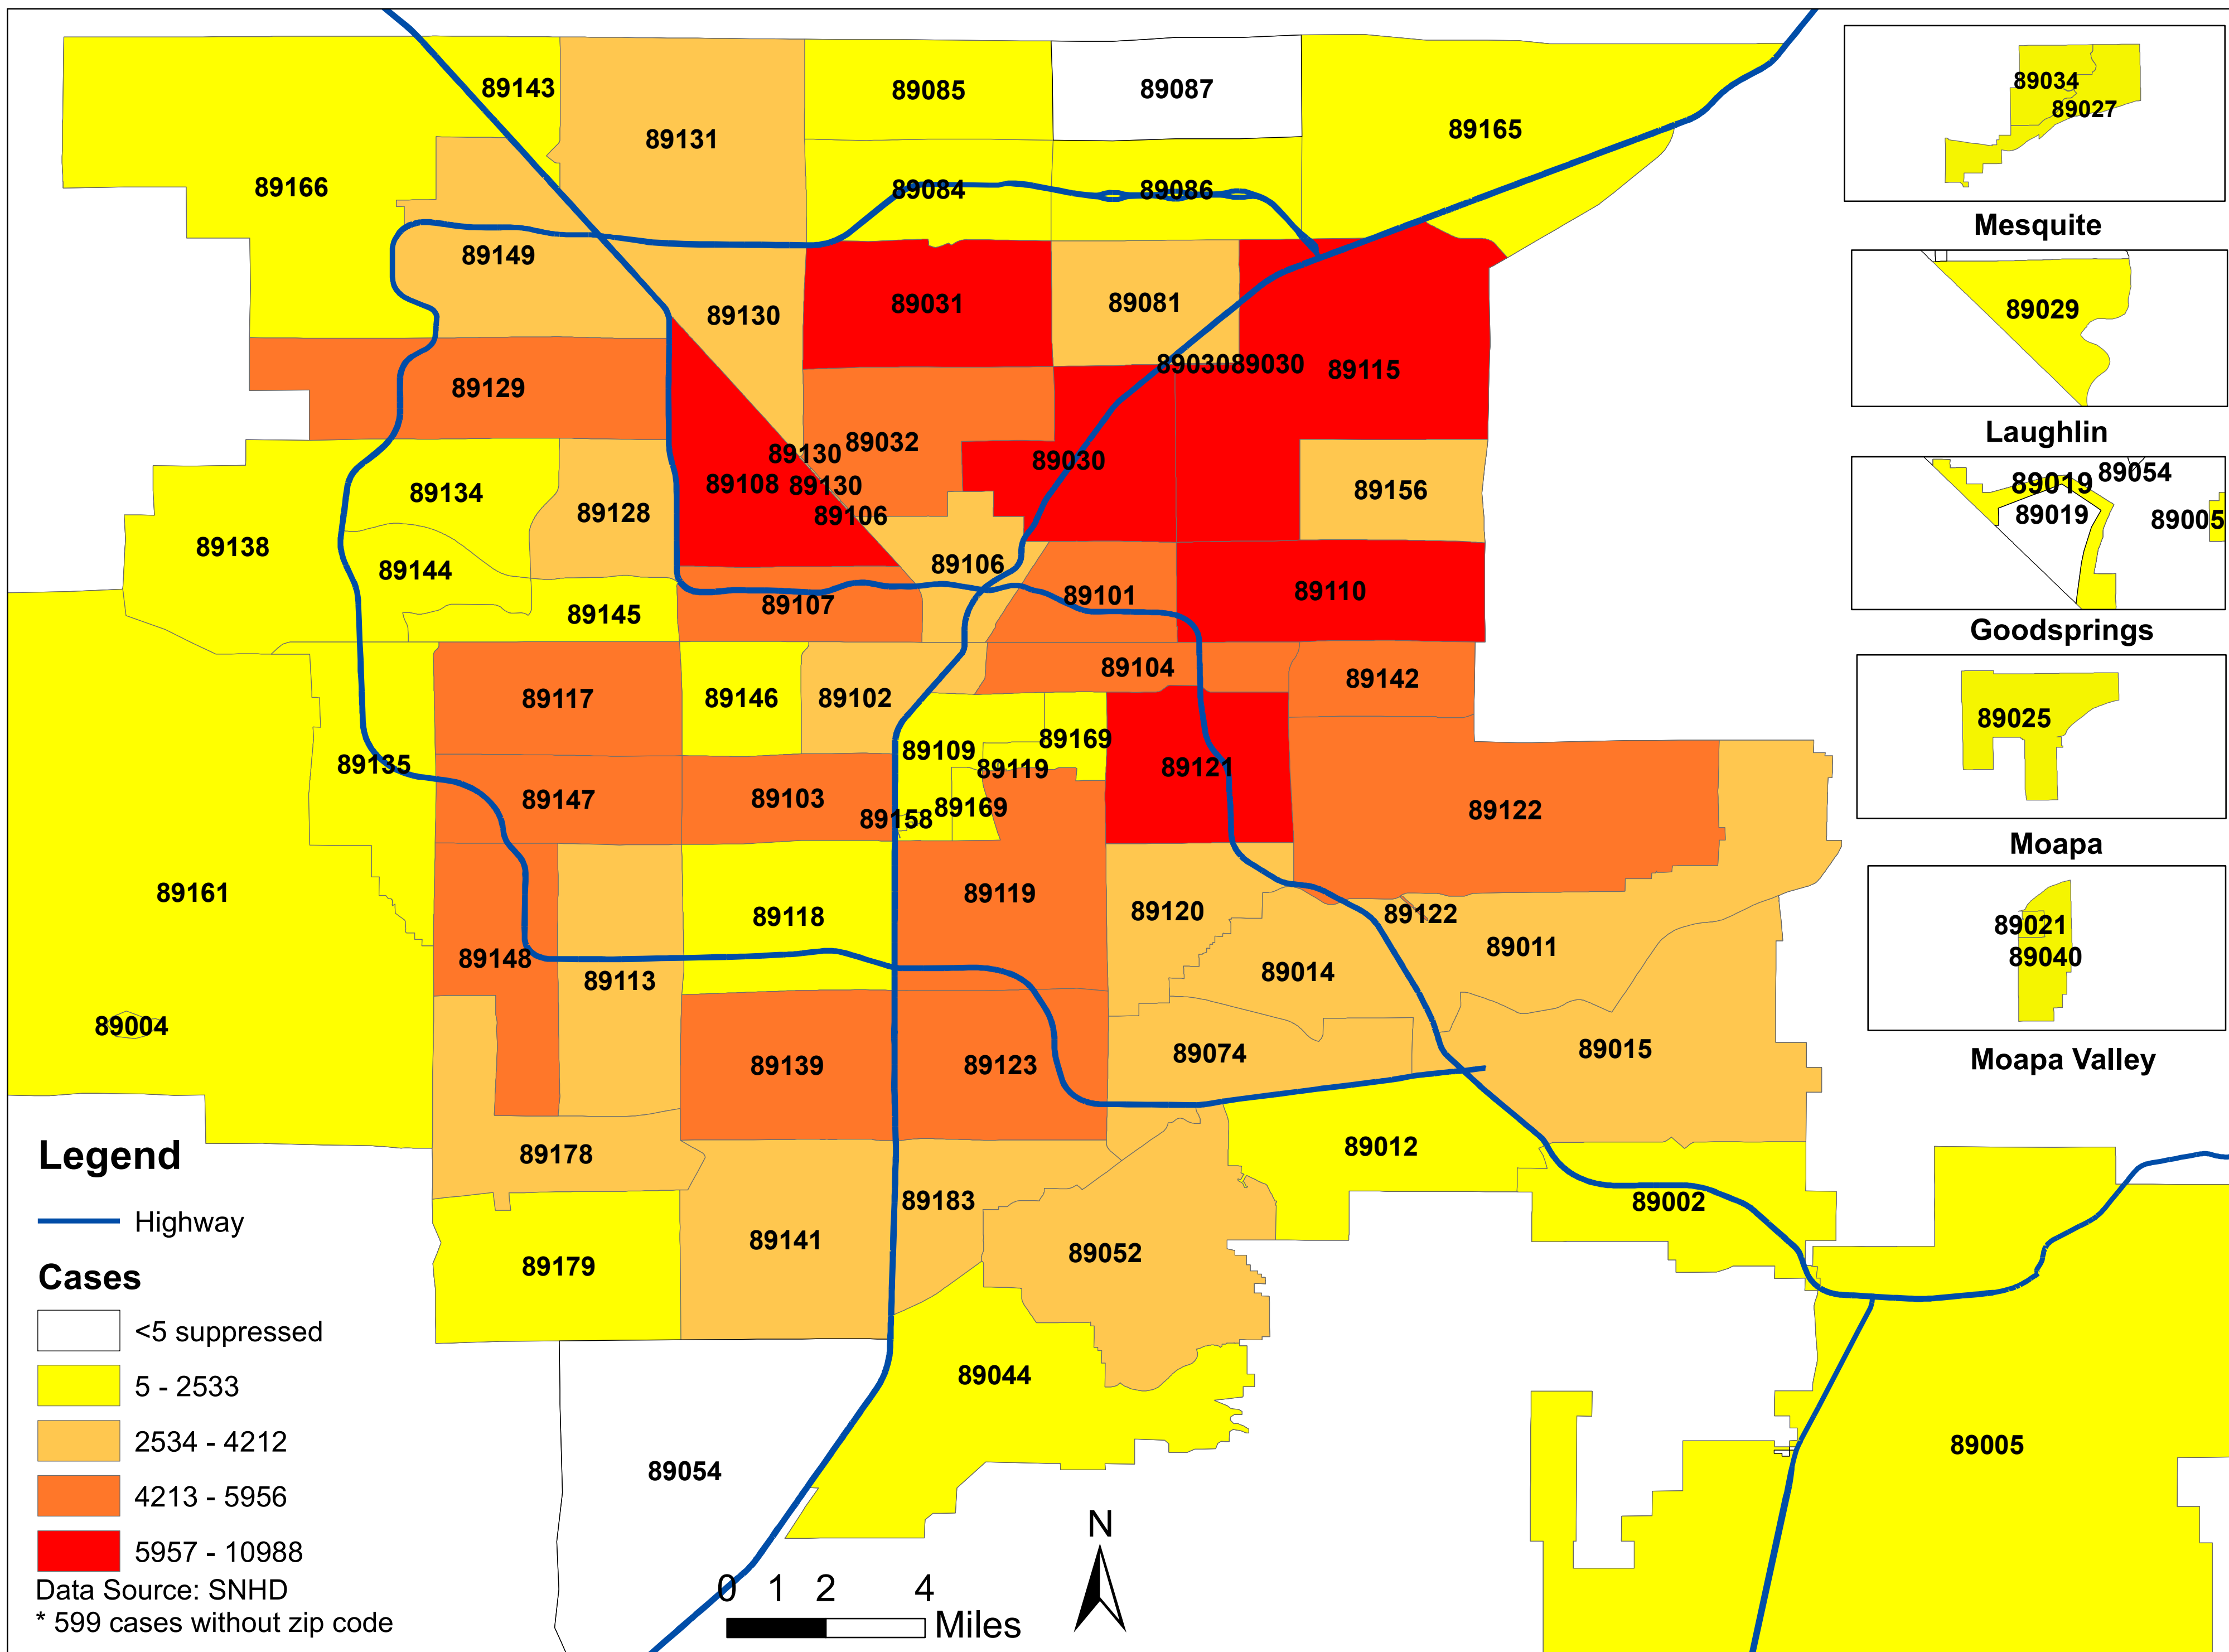

# Number of COVID-19 cases by zip code in Clark county (02.23.2021)

**Note: More than 5 cases reported from 89124**