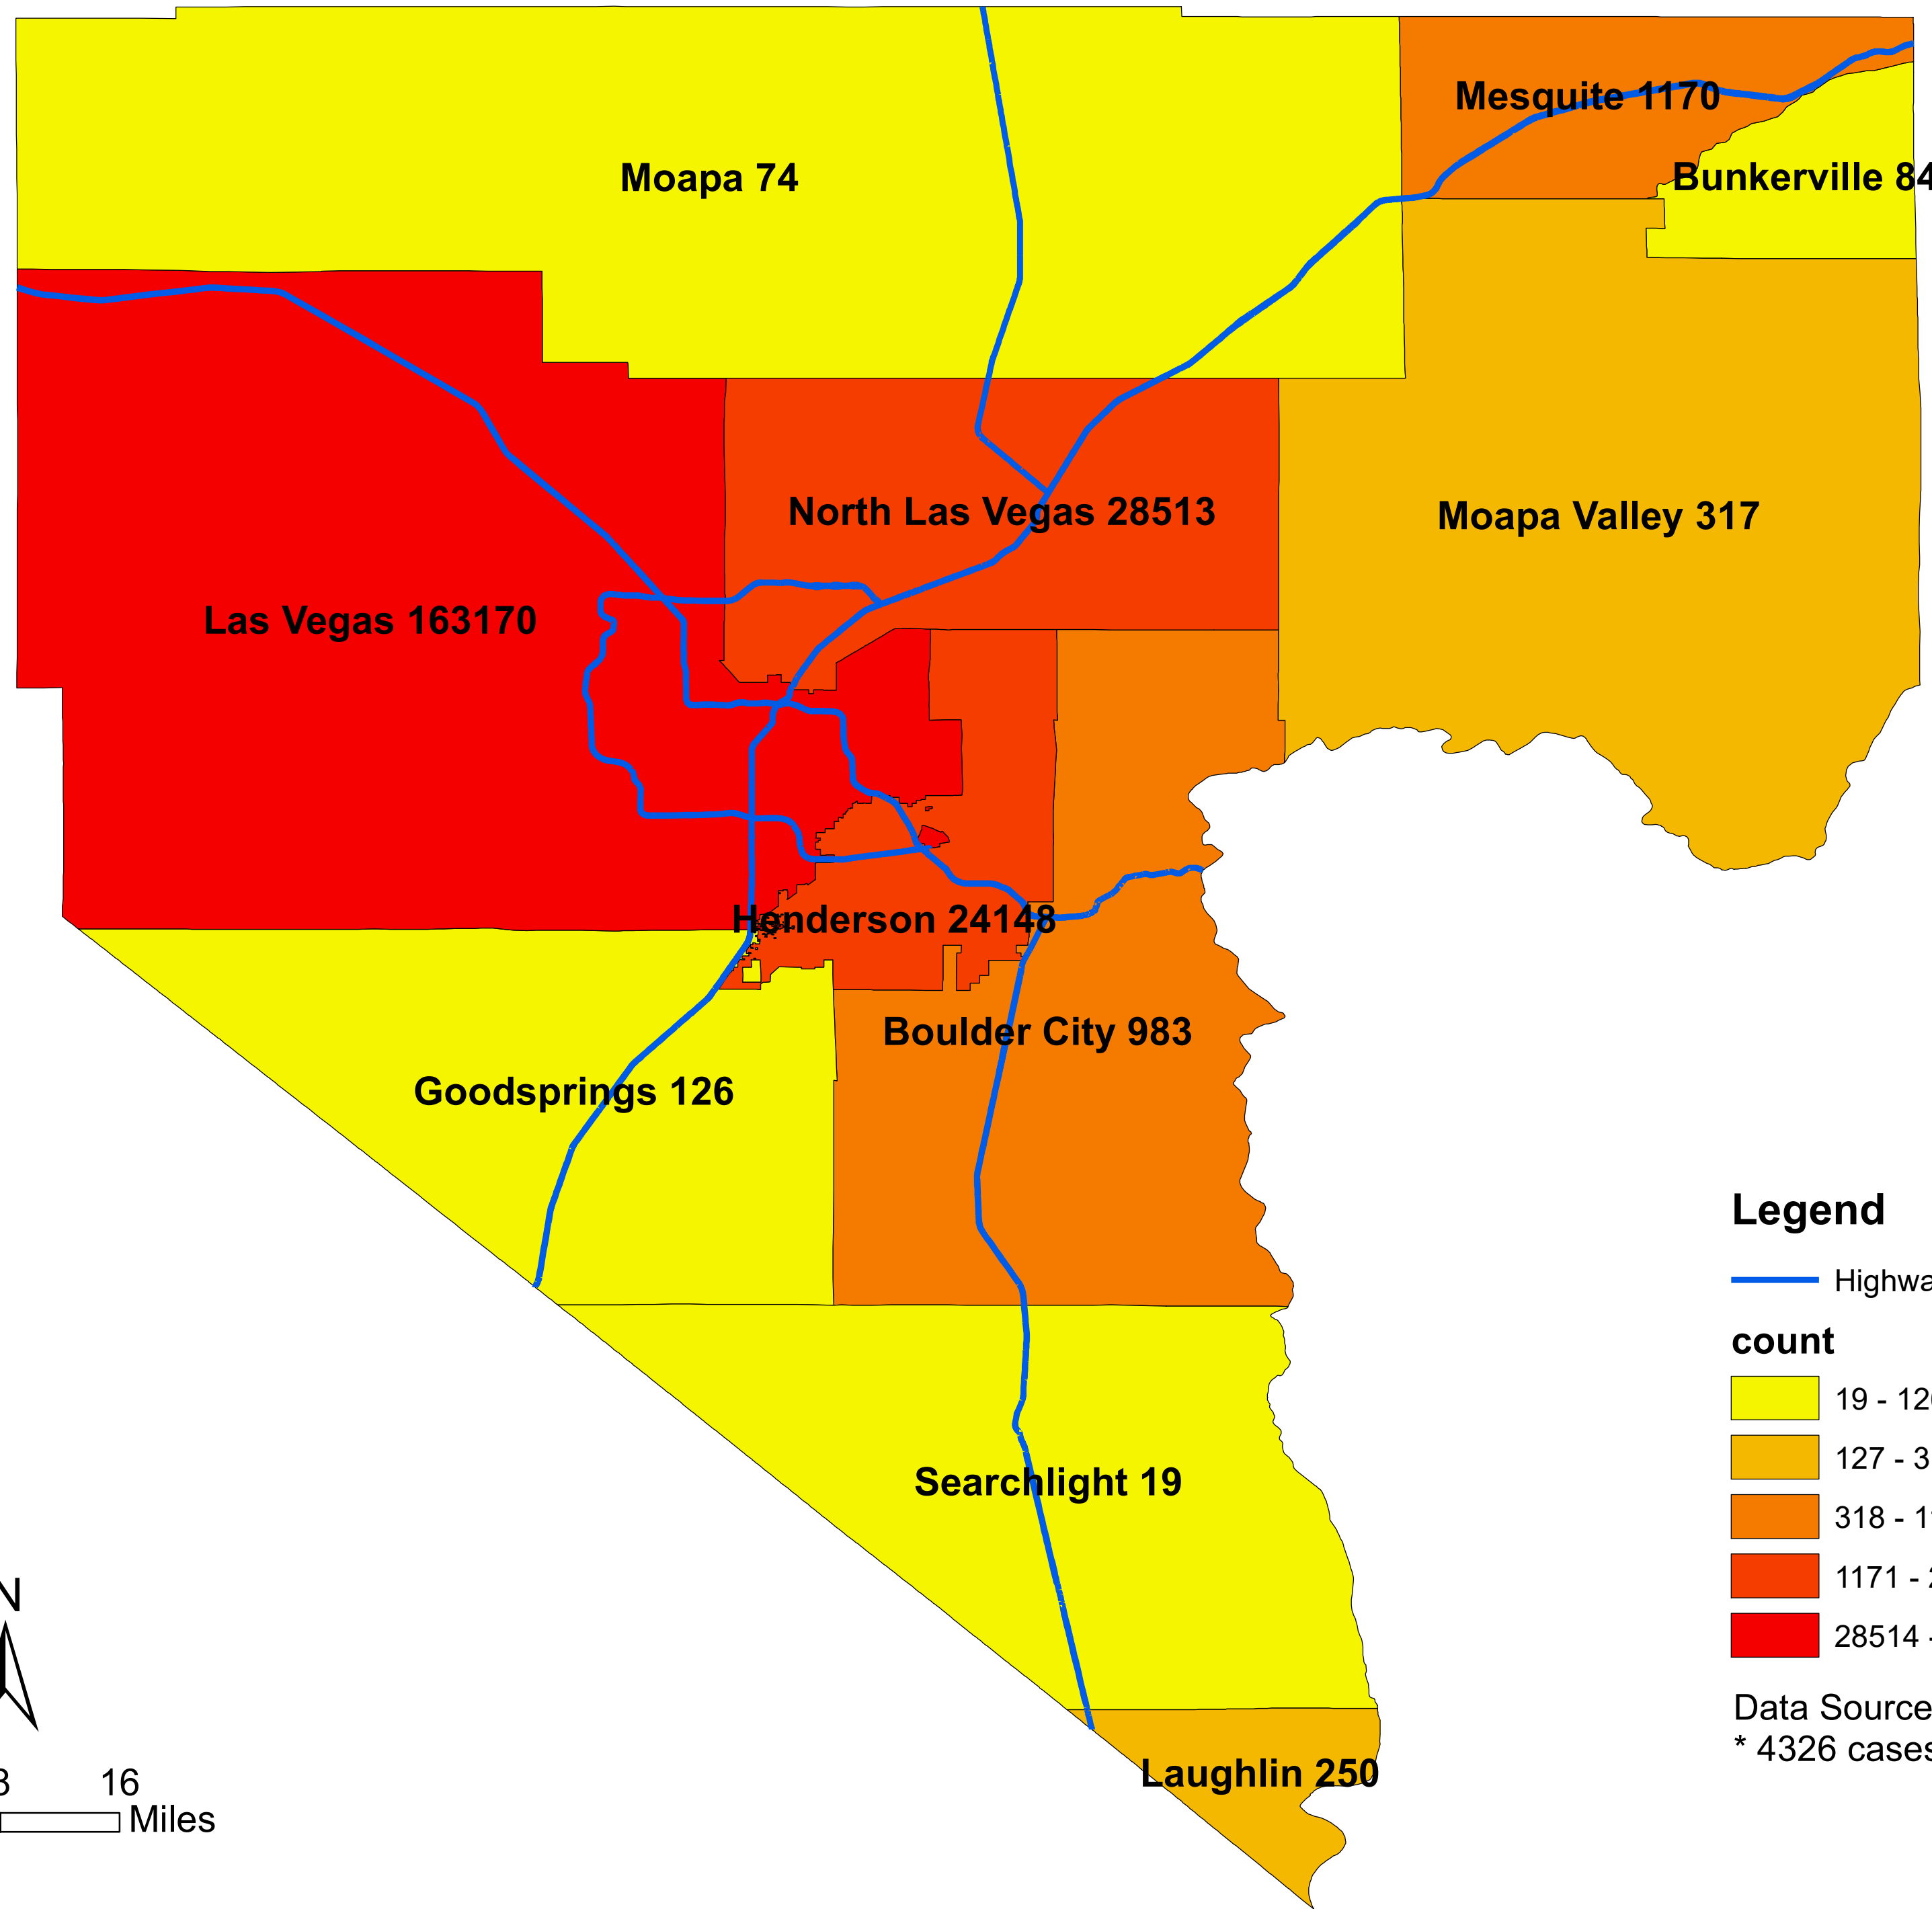

# Number of COVID-19 cases by city in Clark county (02.23.2021)

## Legend

— Highway

### count

Data Source: SNHD

\* 4326 cases without city information

0 4 8 16 Miles