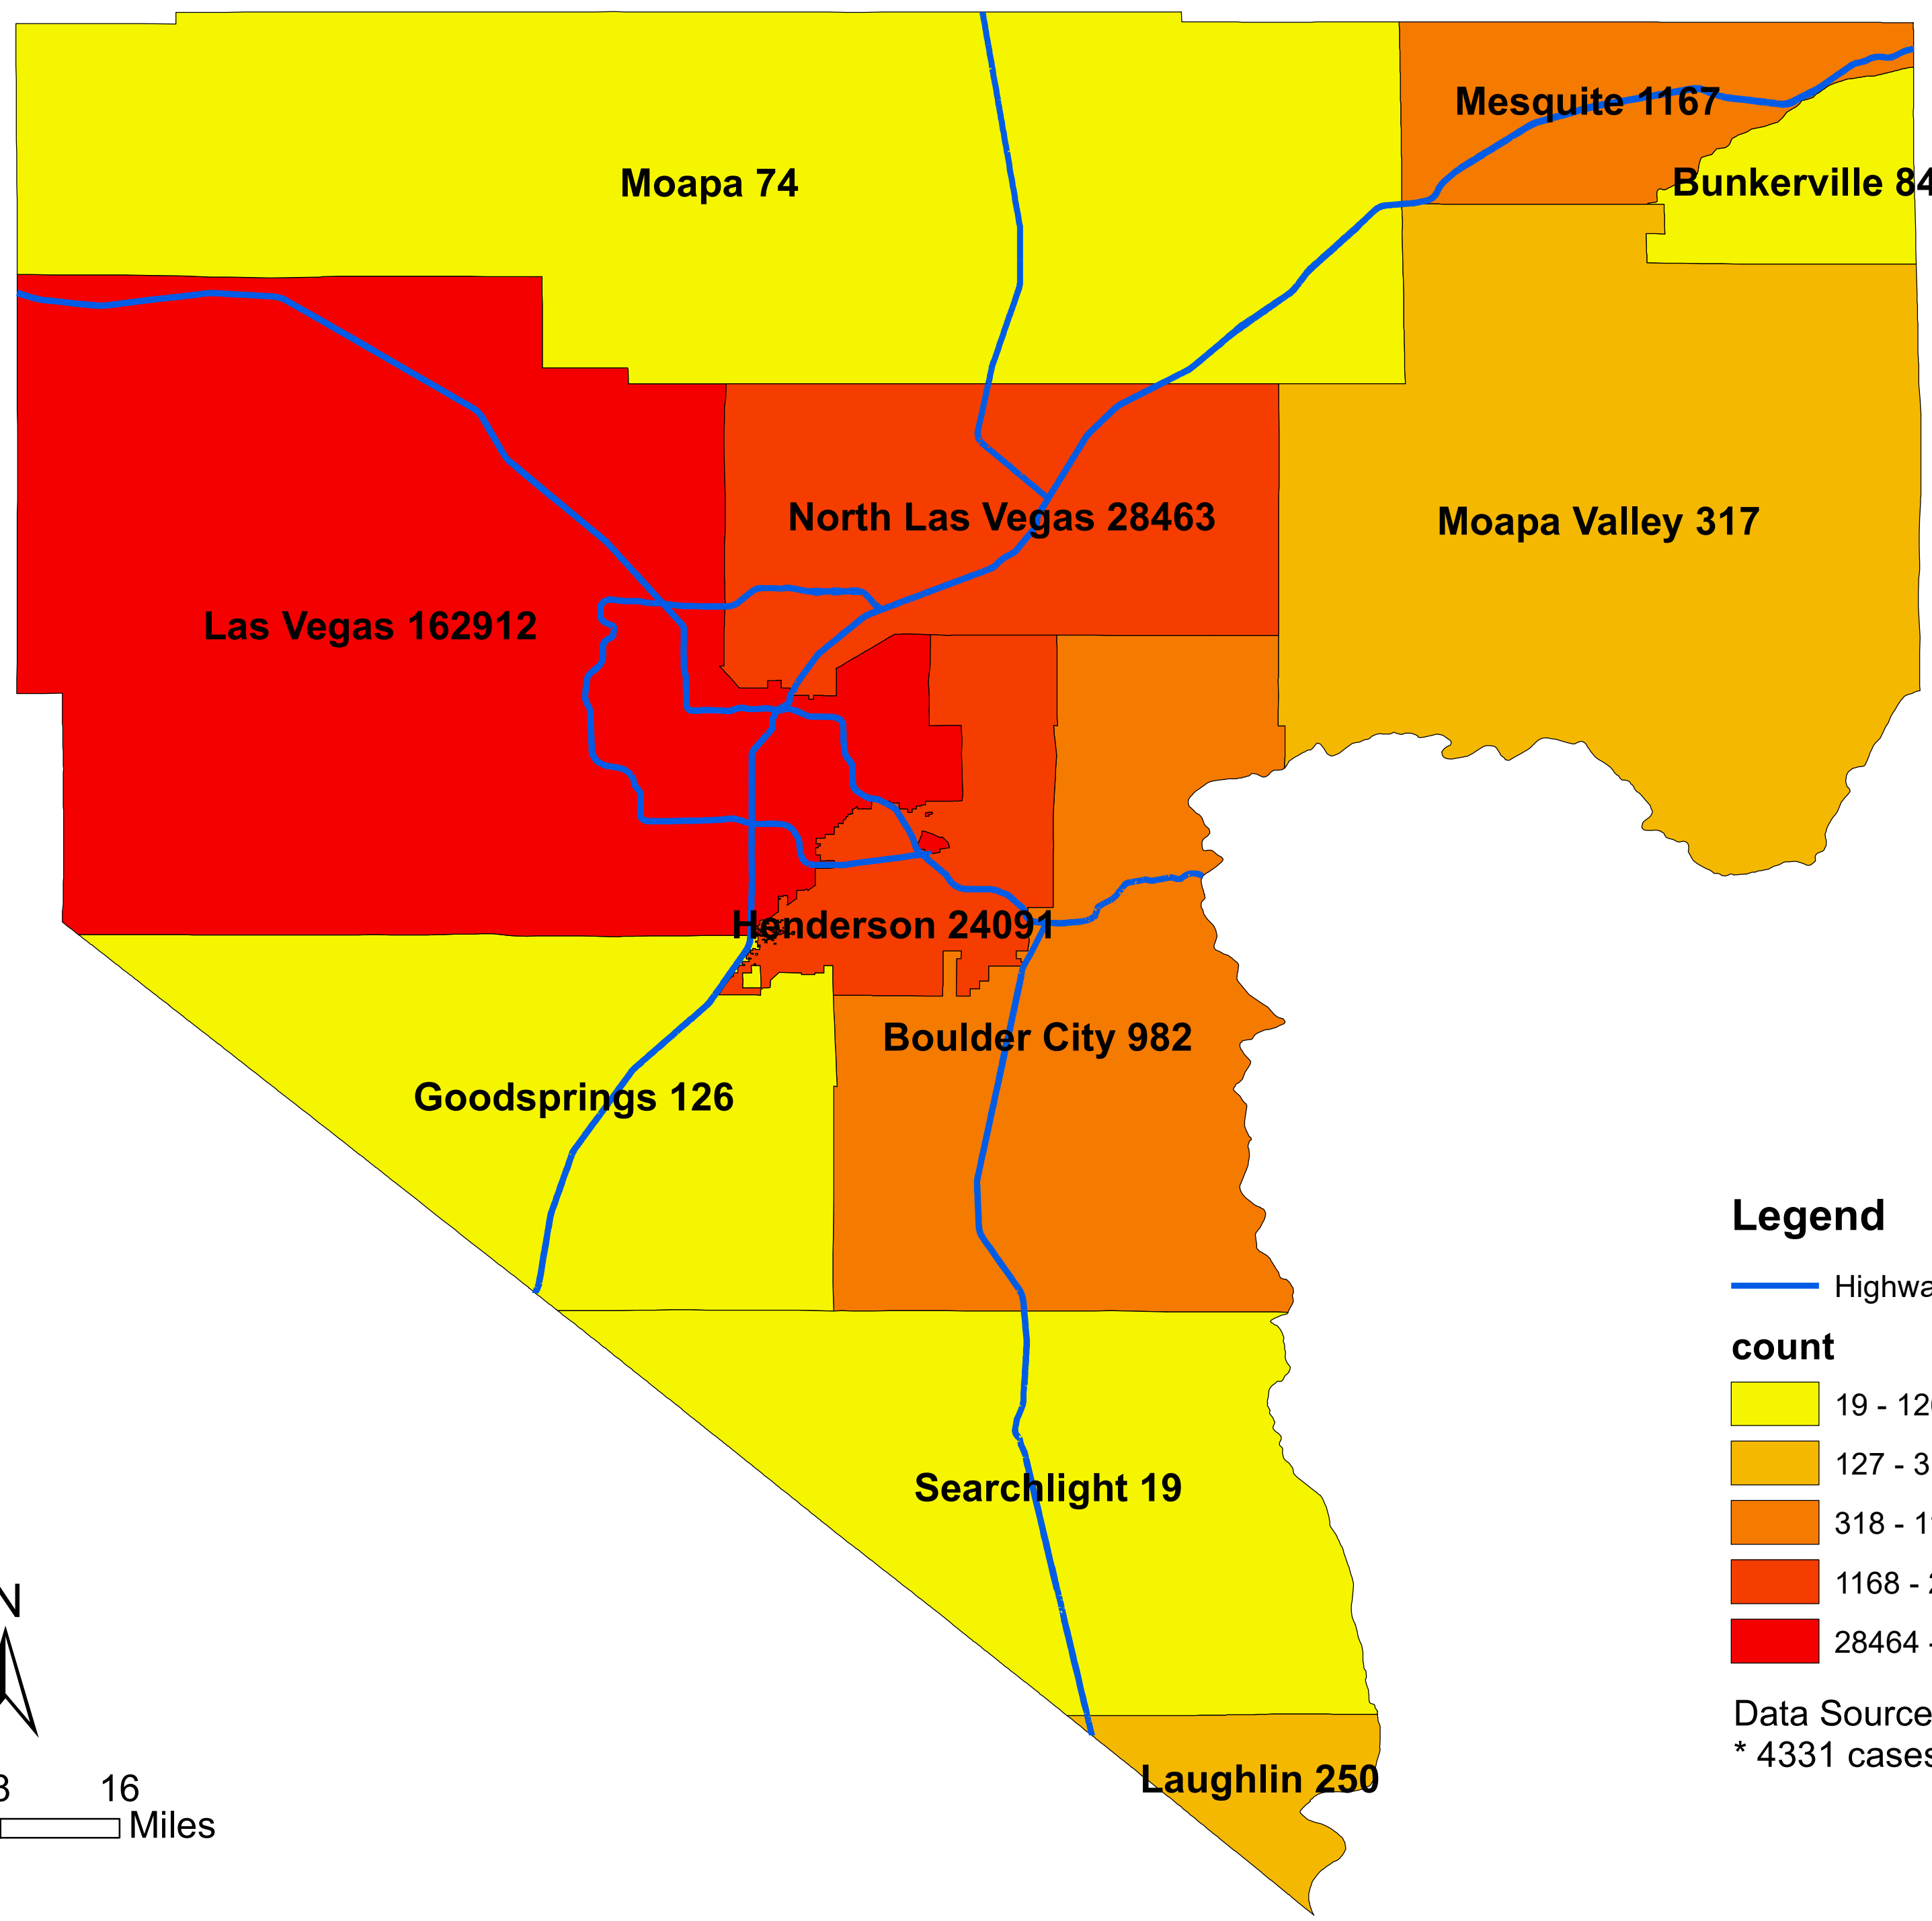

Number of COVID-19 cases by city in Clark county (02.22.2021)

Data Source: SNHD
* 4331 cases without city information