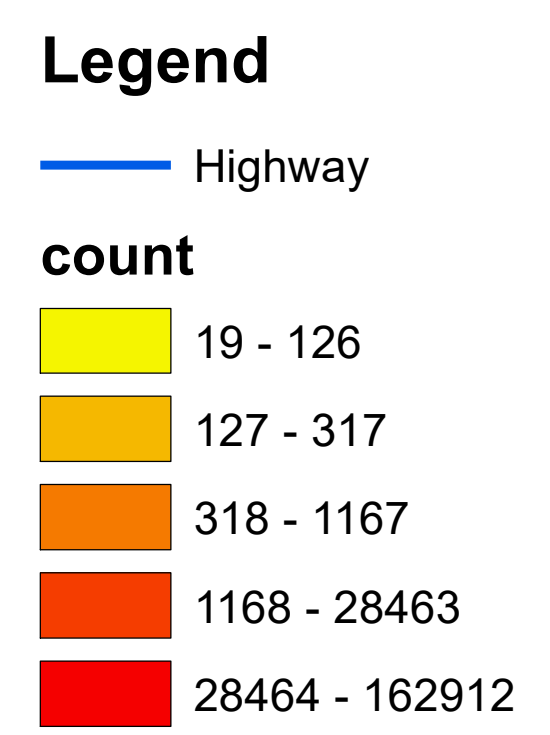

Number of COVID-19 cases by city in Clark county (02.22.2021)

Data Source: SNHD
* 4331 cases without city information