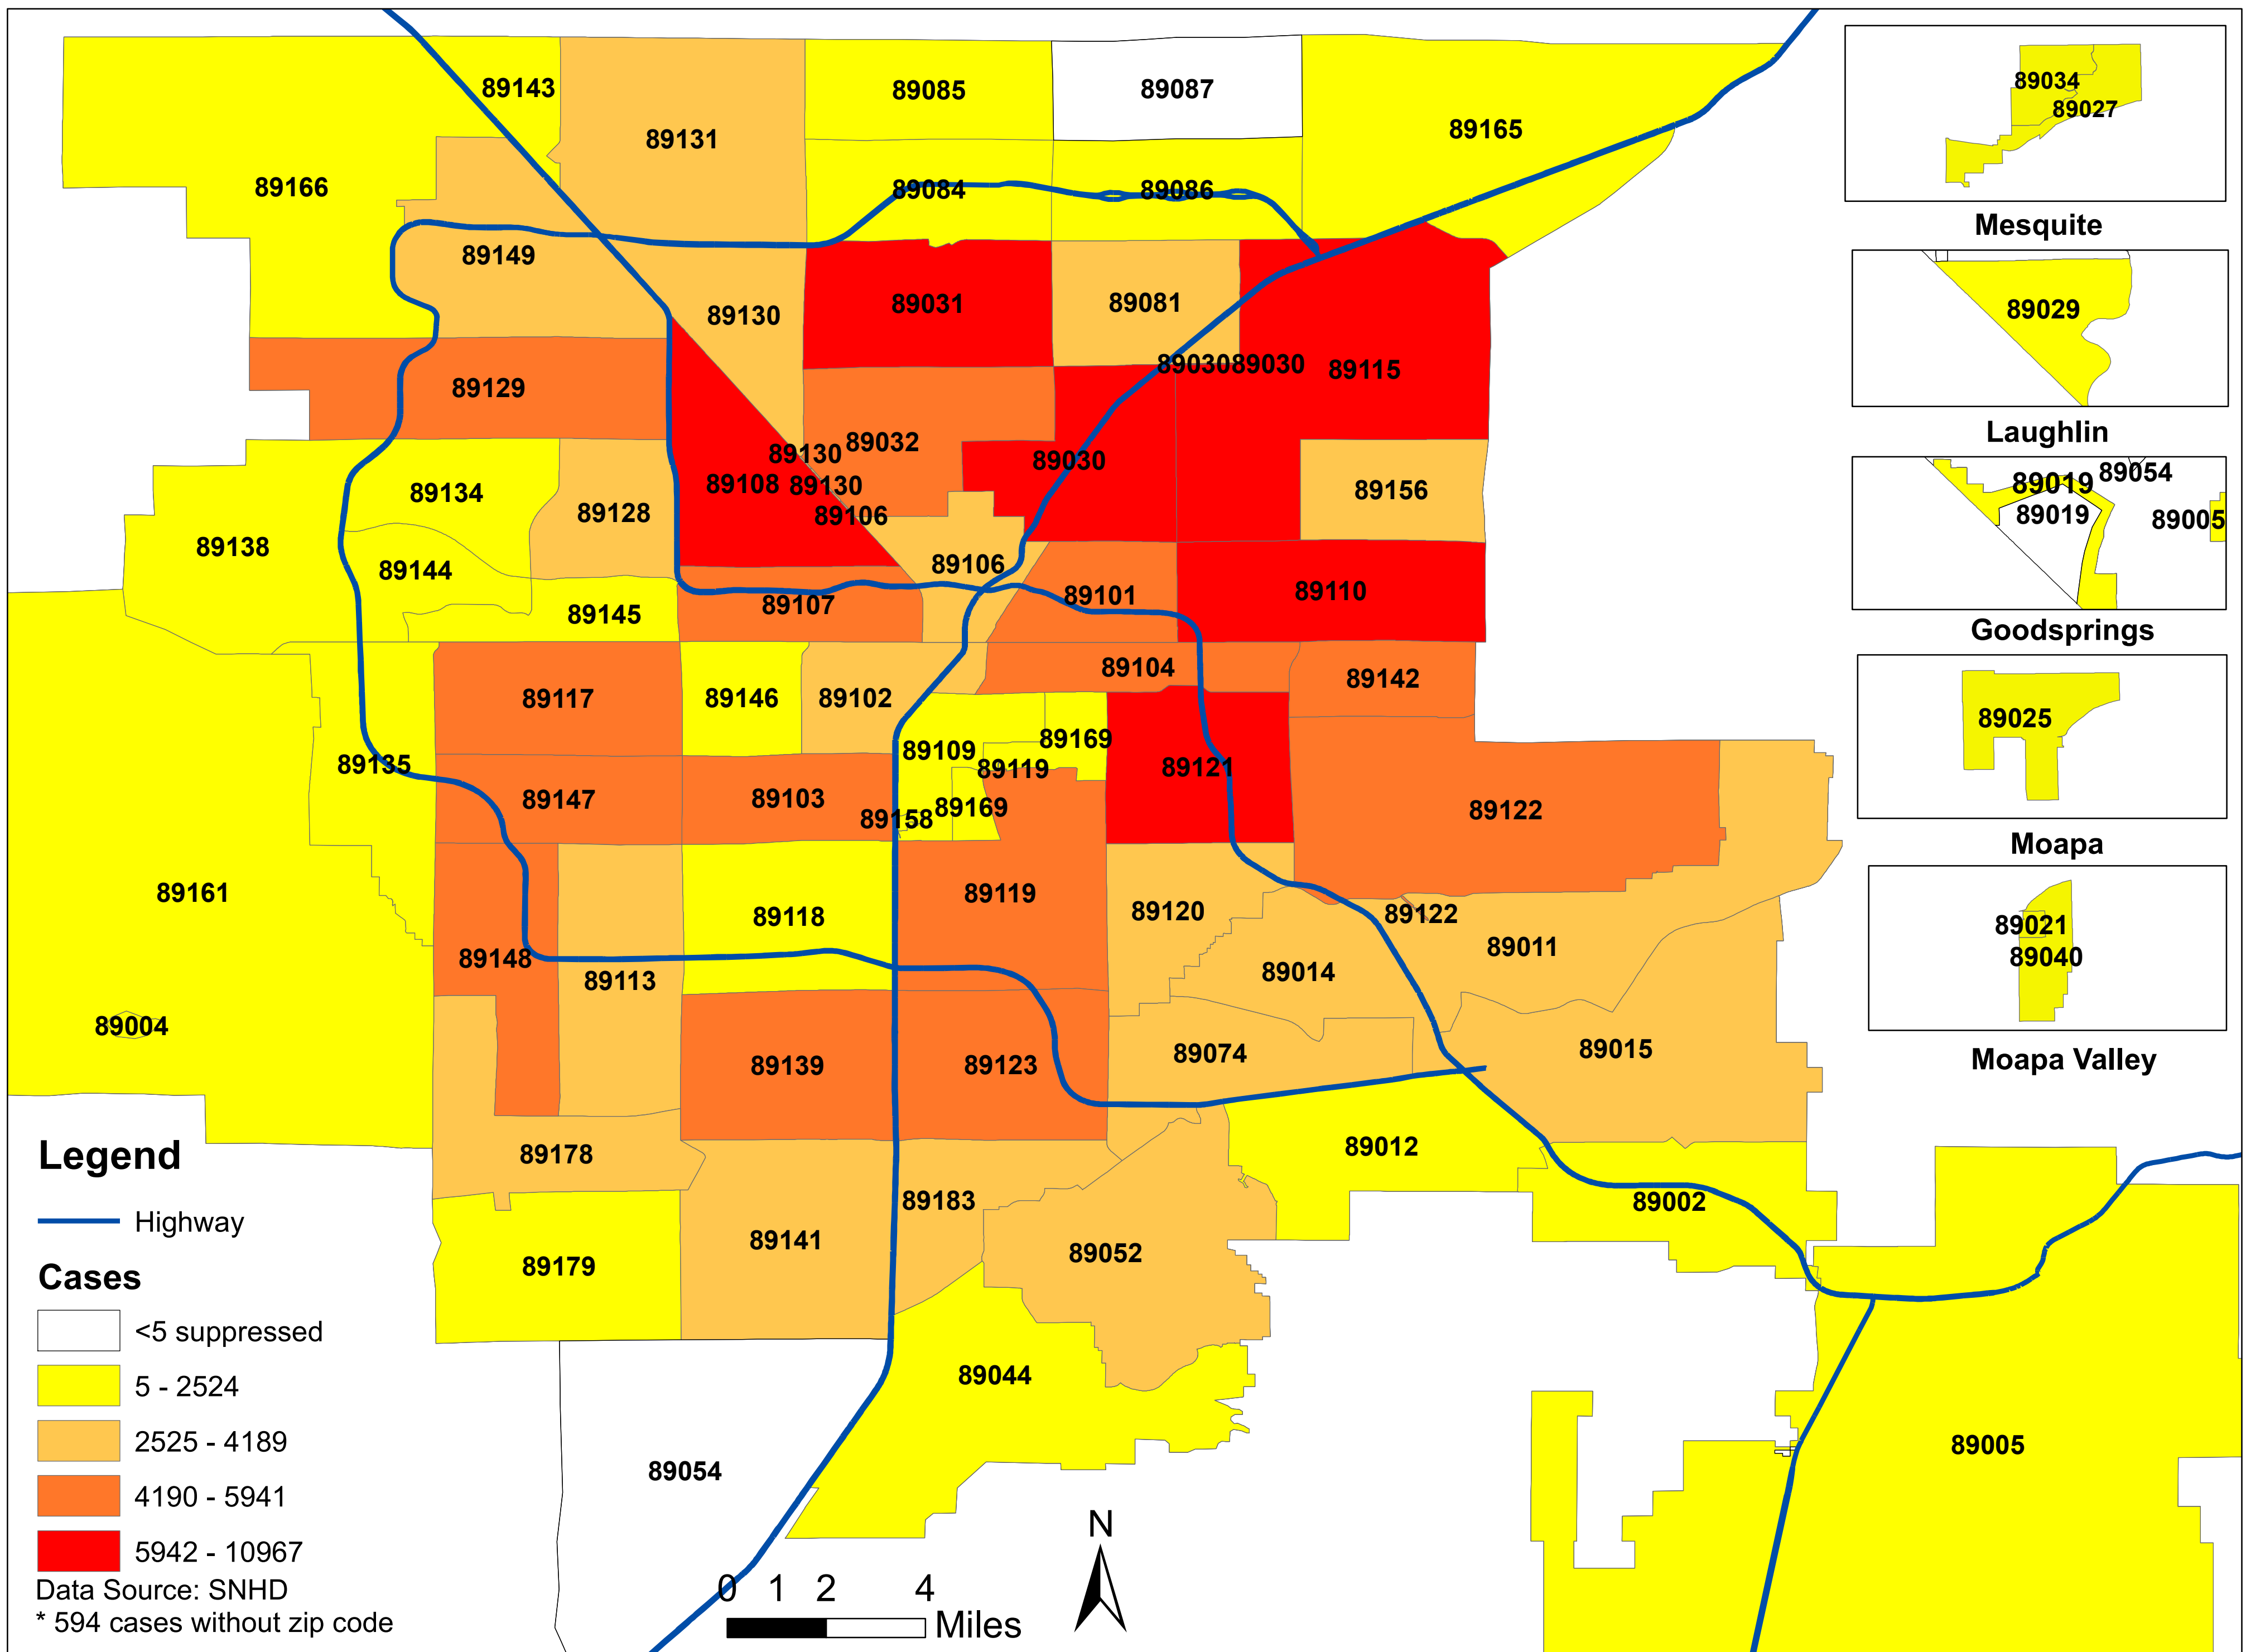

# Number of COVID-19 cases by zip code in Clark county (02.21.2021)

**Note: More than 5 cases reported from 89124**