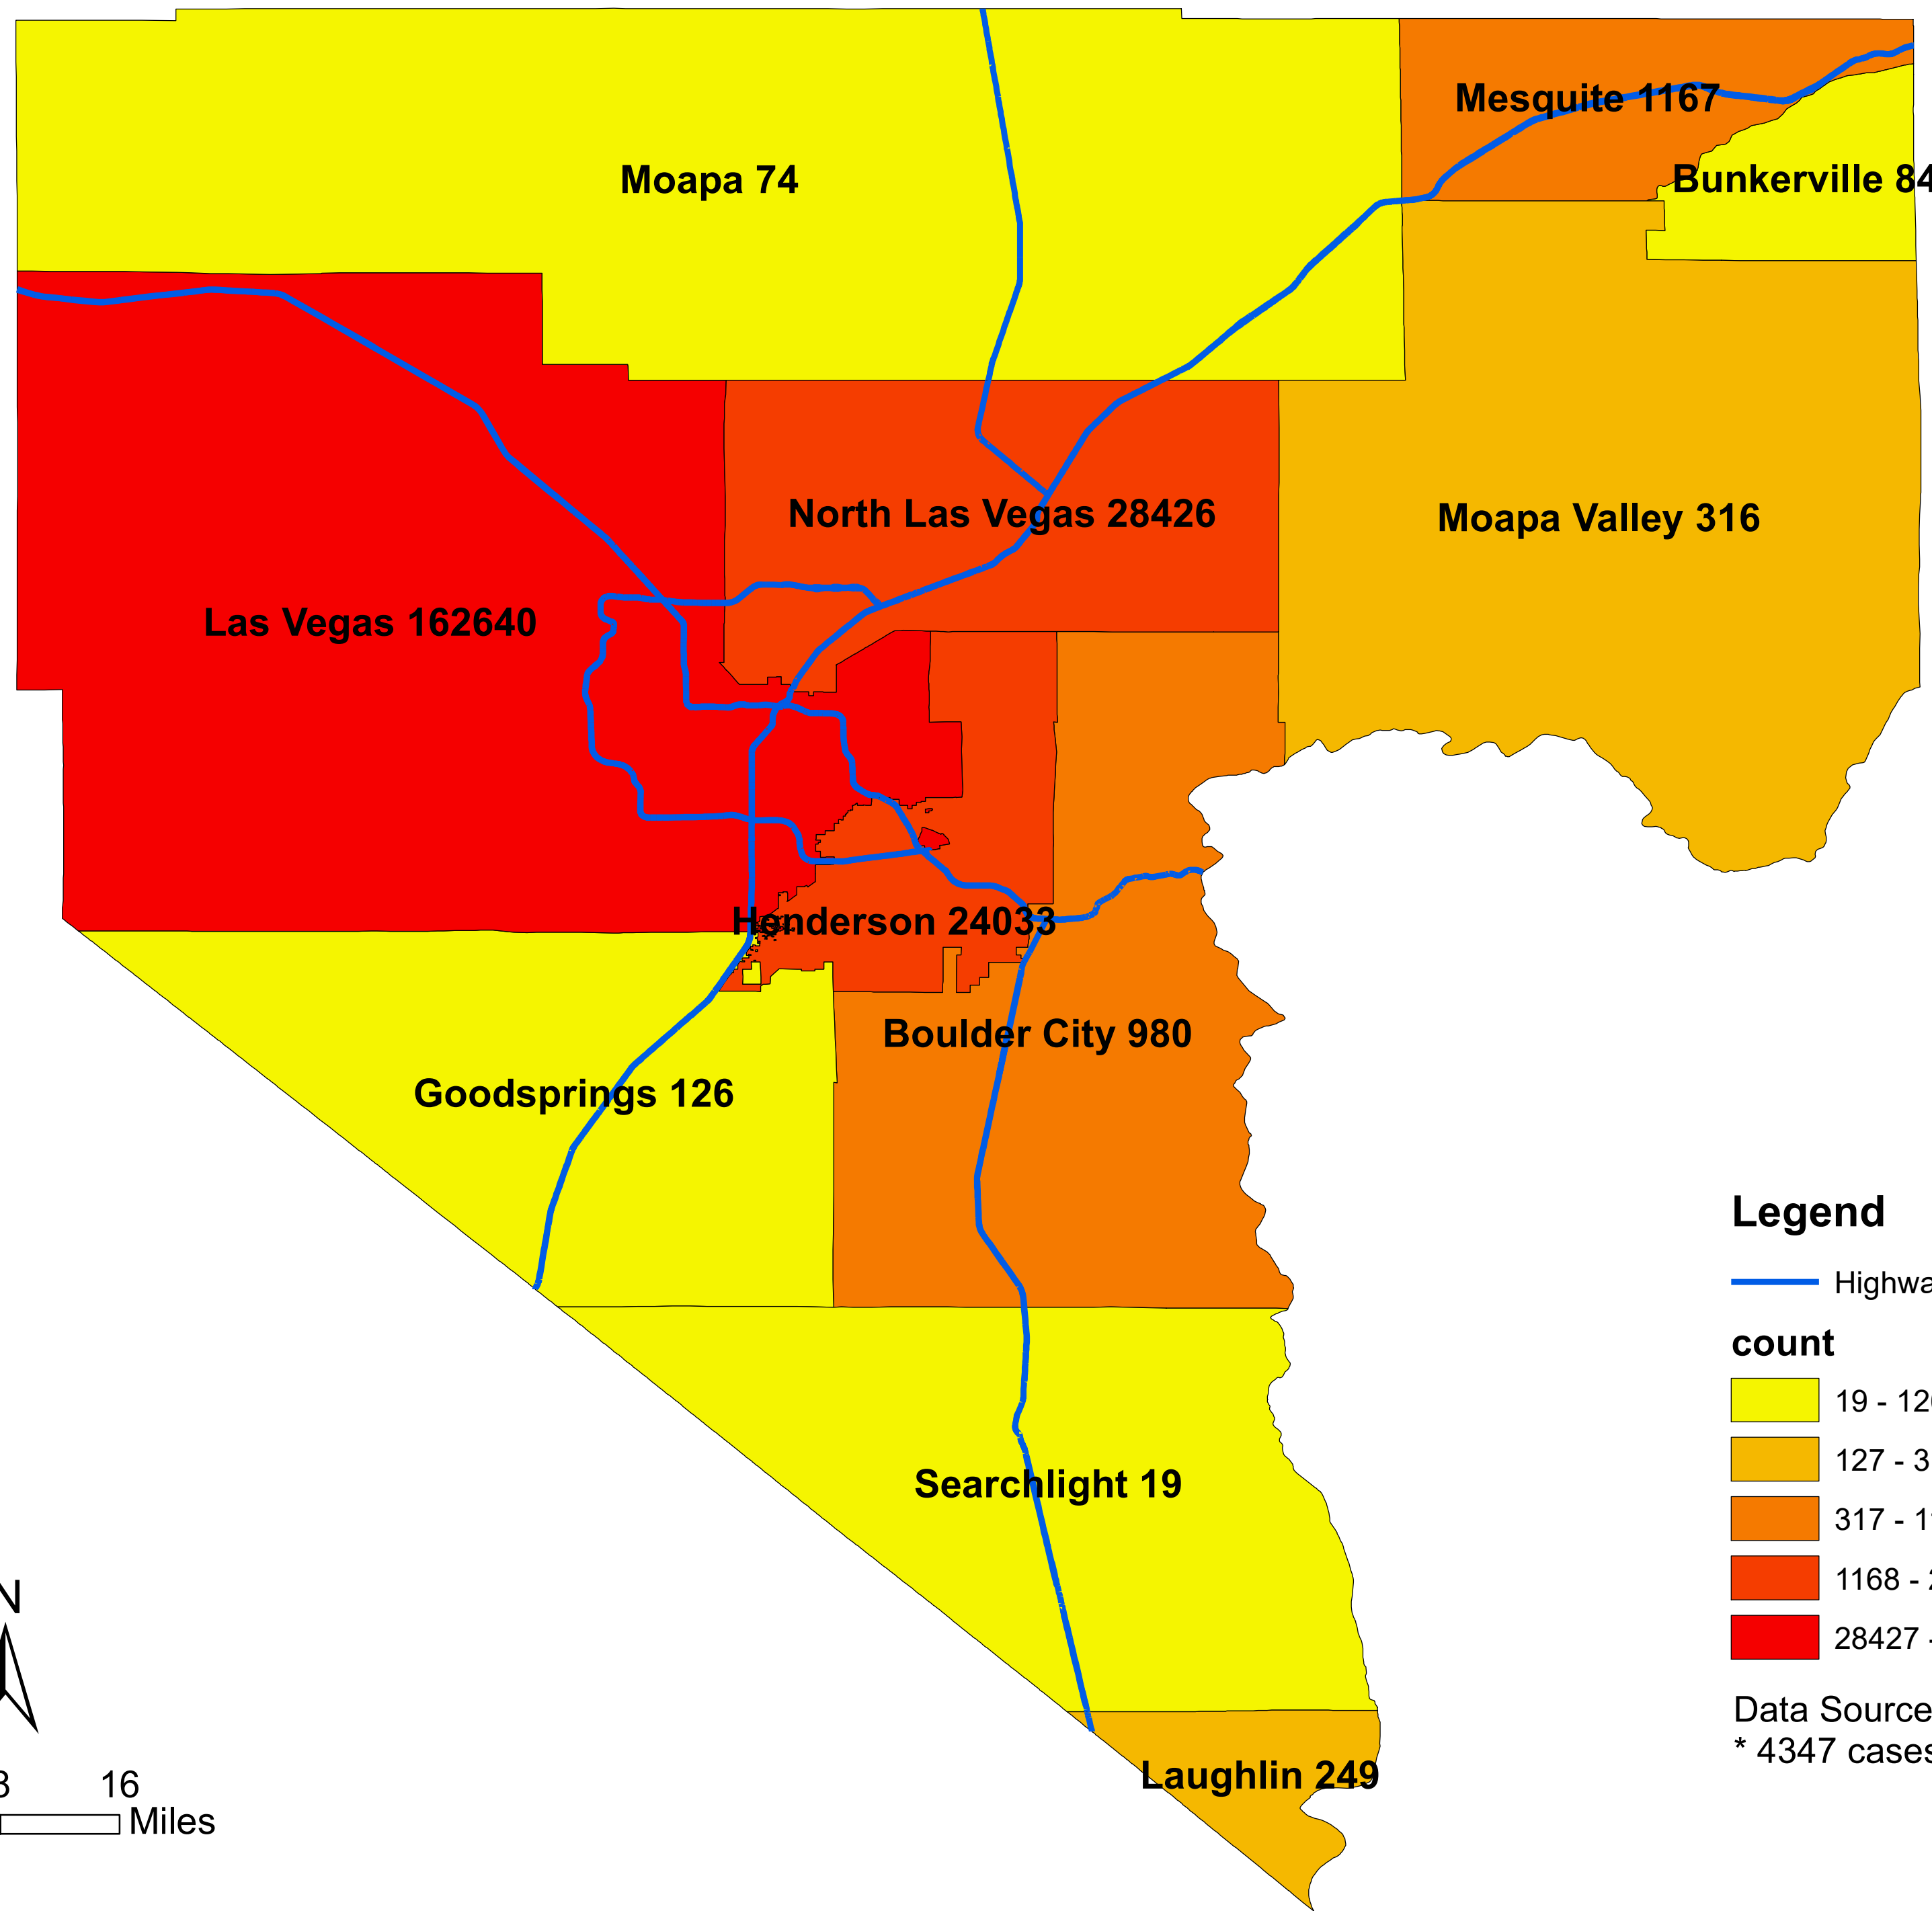

Number of COVID-19 cases by city in Clark county (02.21.2021)

Legend

— Highway

count

Data Source: SNHD

* 4347 cases without city information

0 4 8 16 Miles