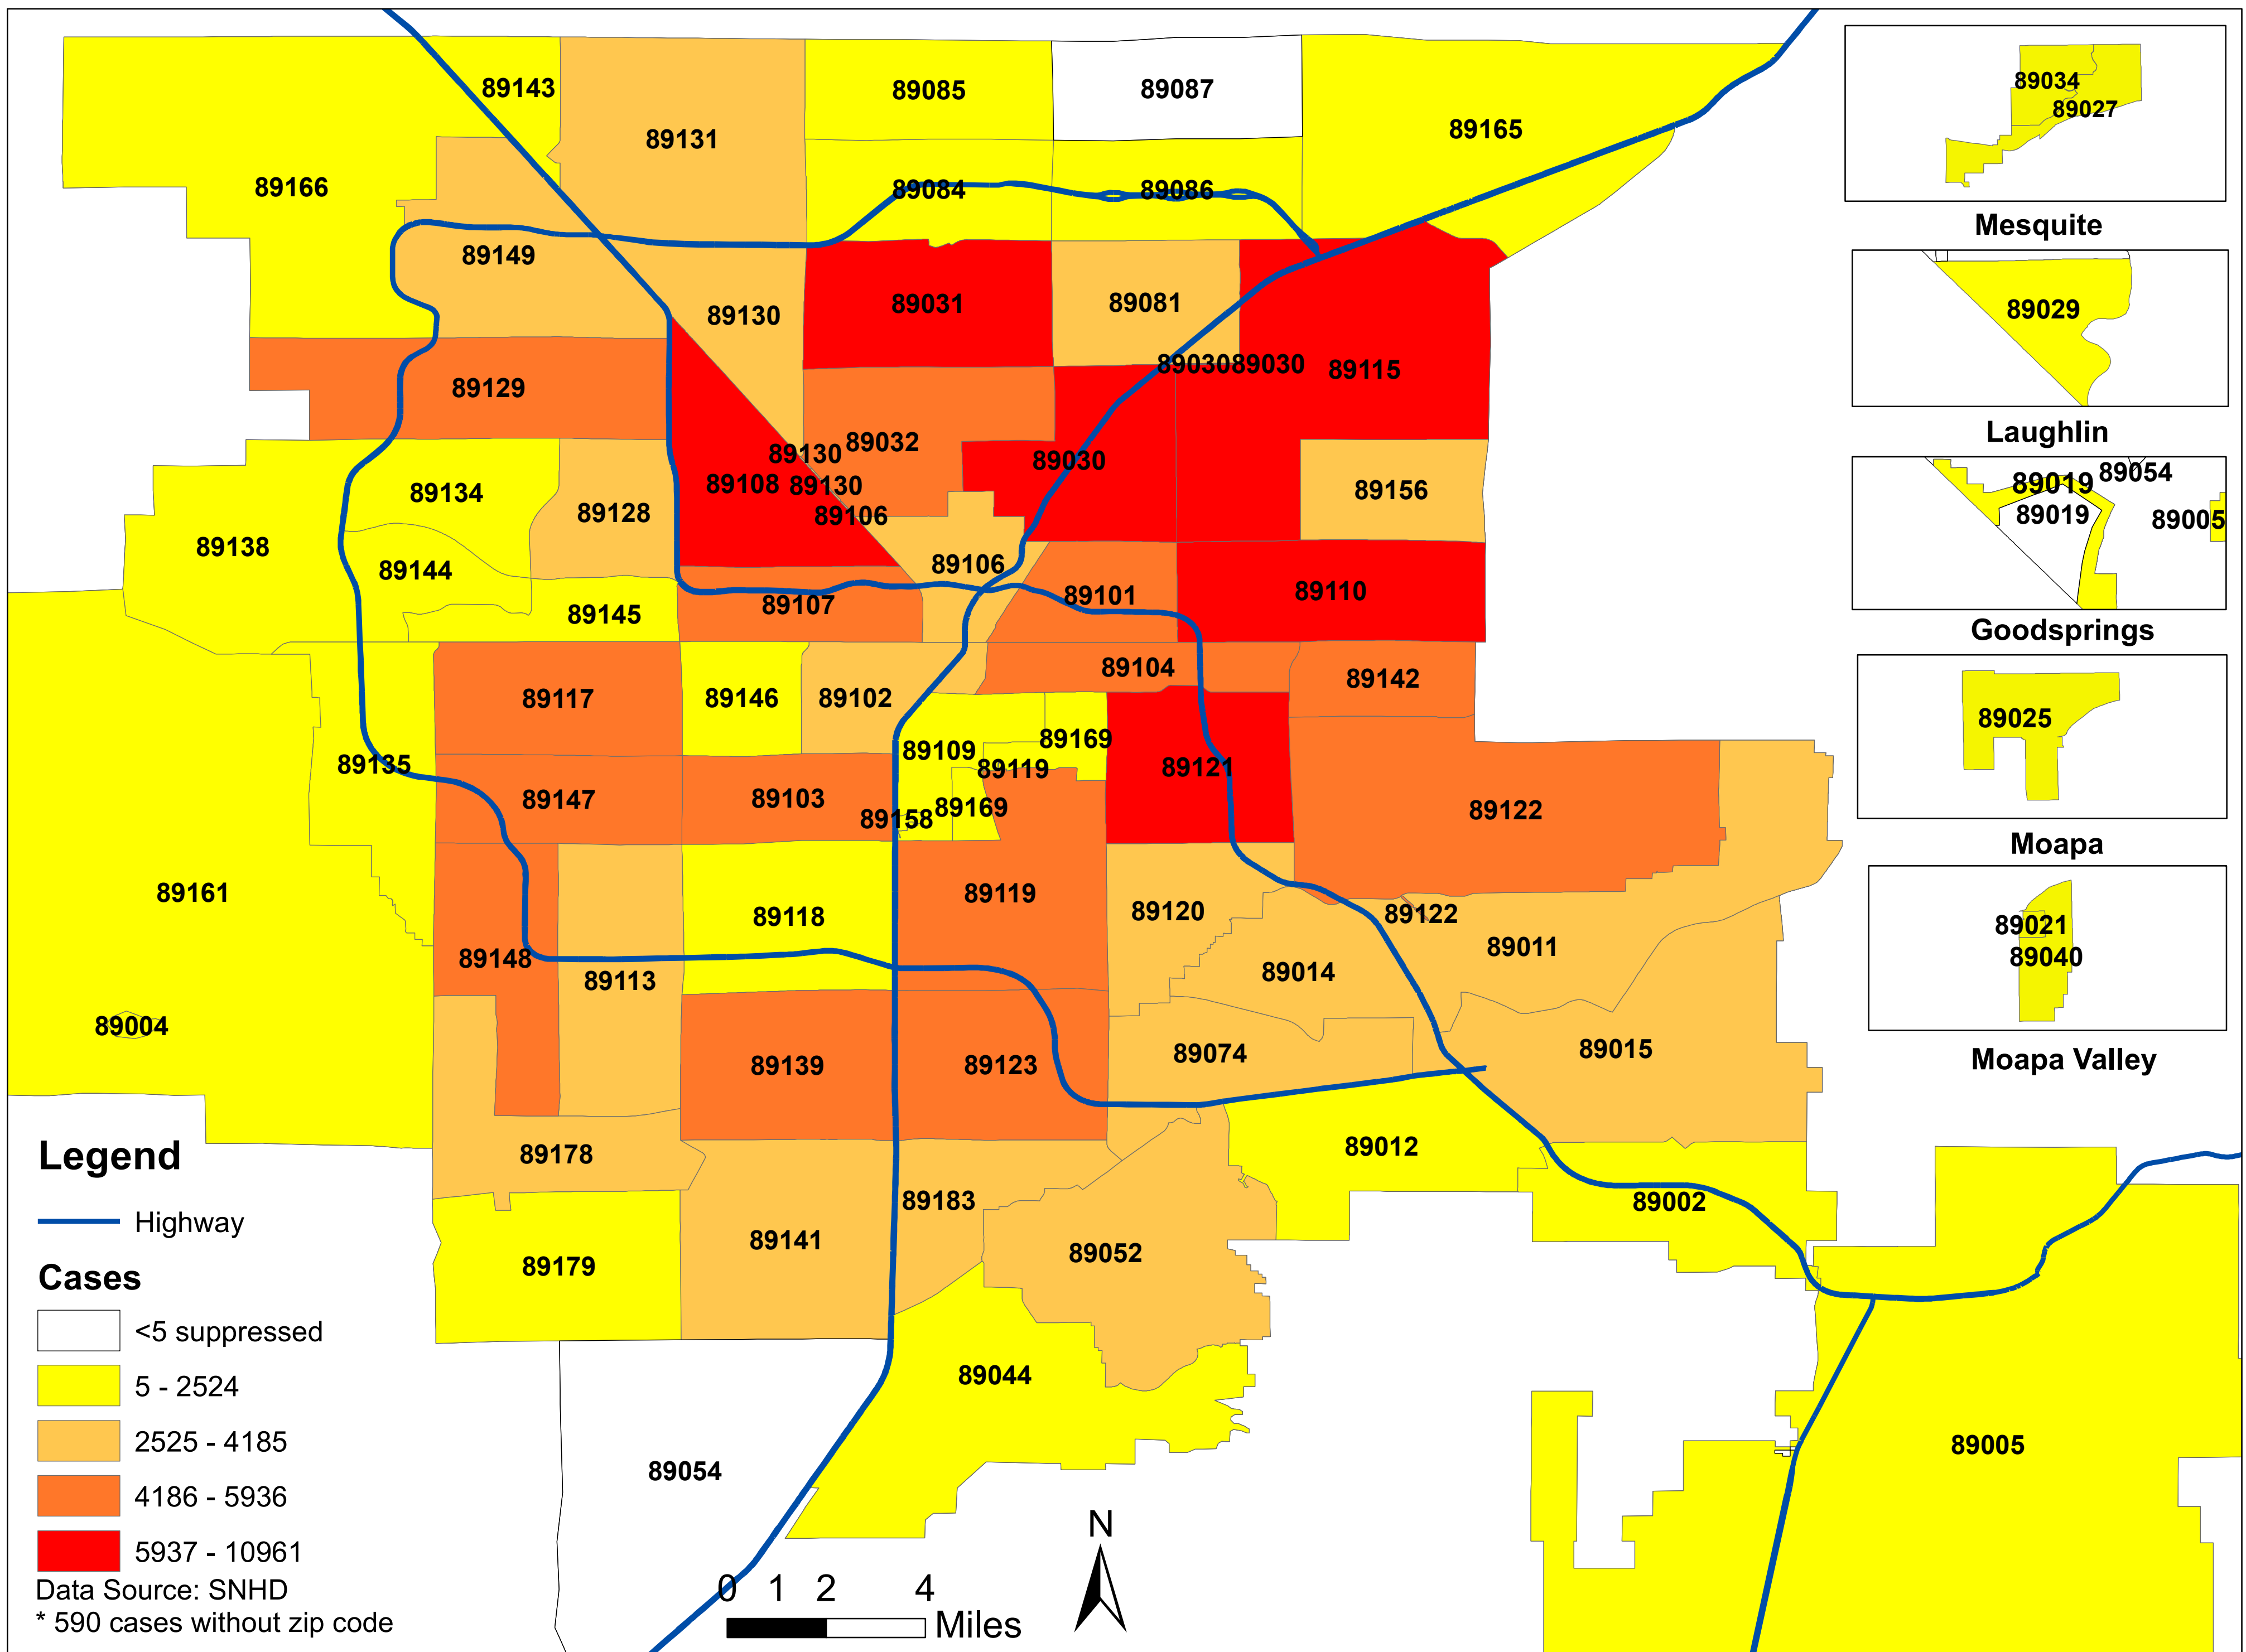

# Number of COVID-19 cases by zip code in Clark county (02.20.2021)

**Note: More than 5 cases reported from 89124**