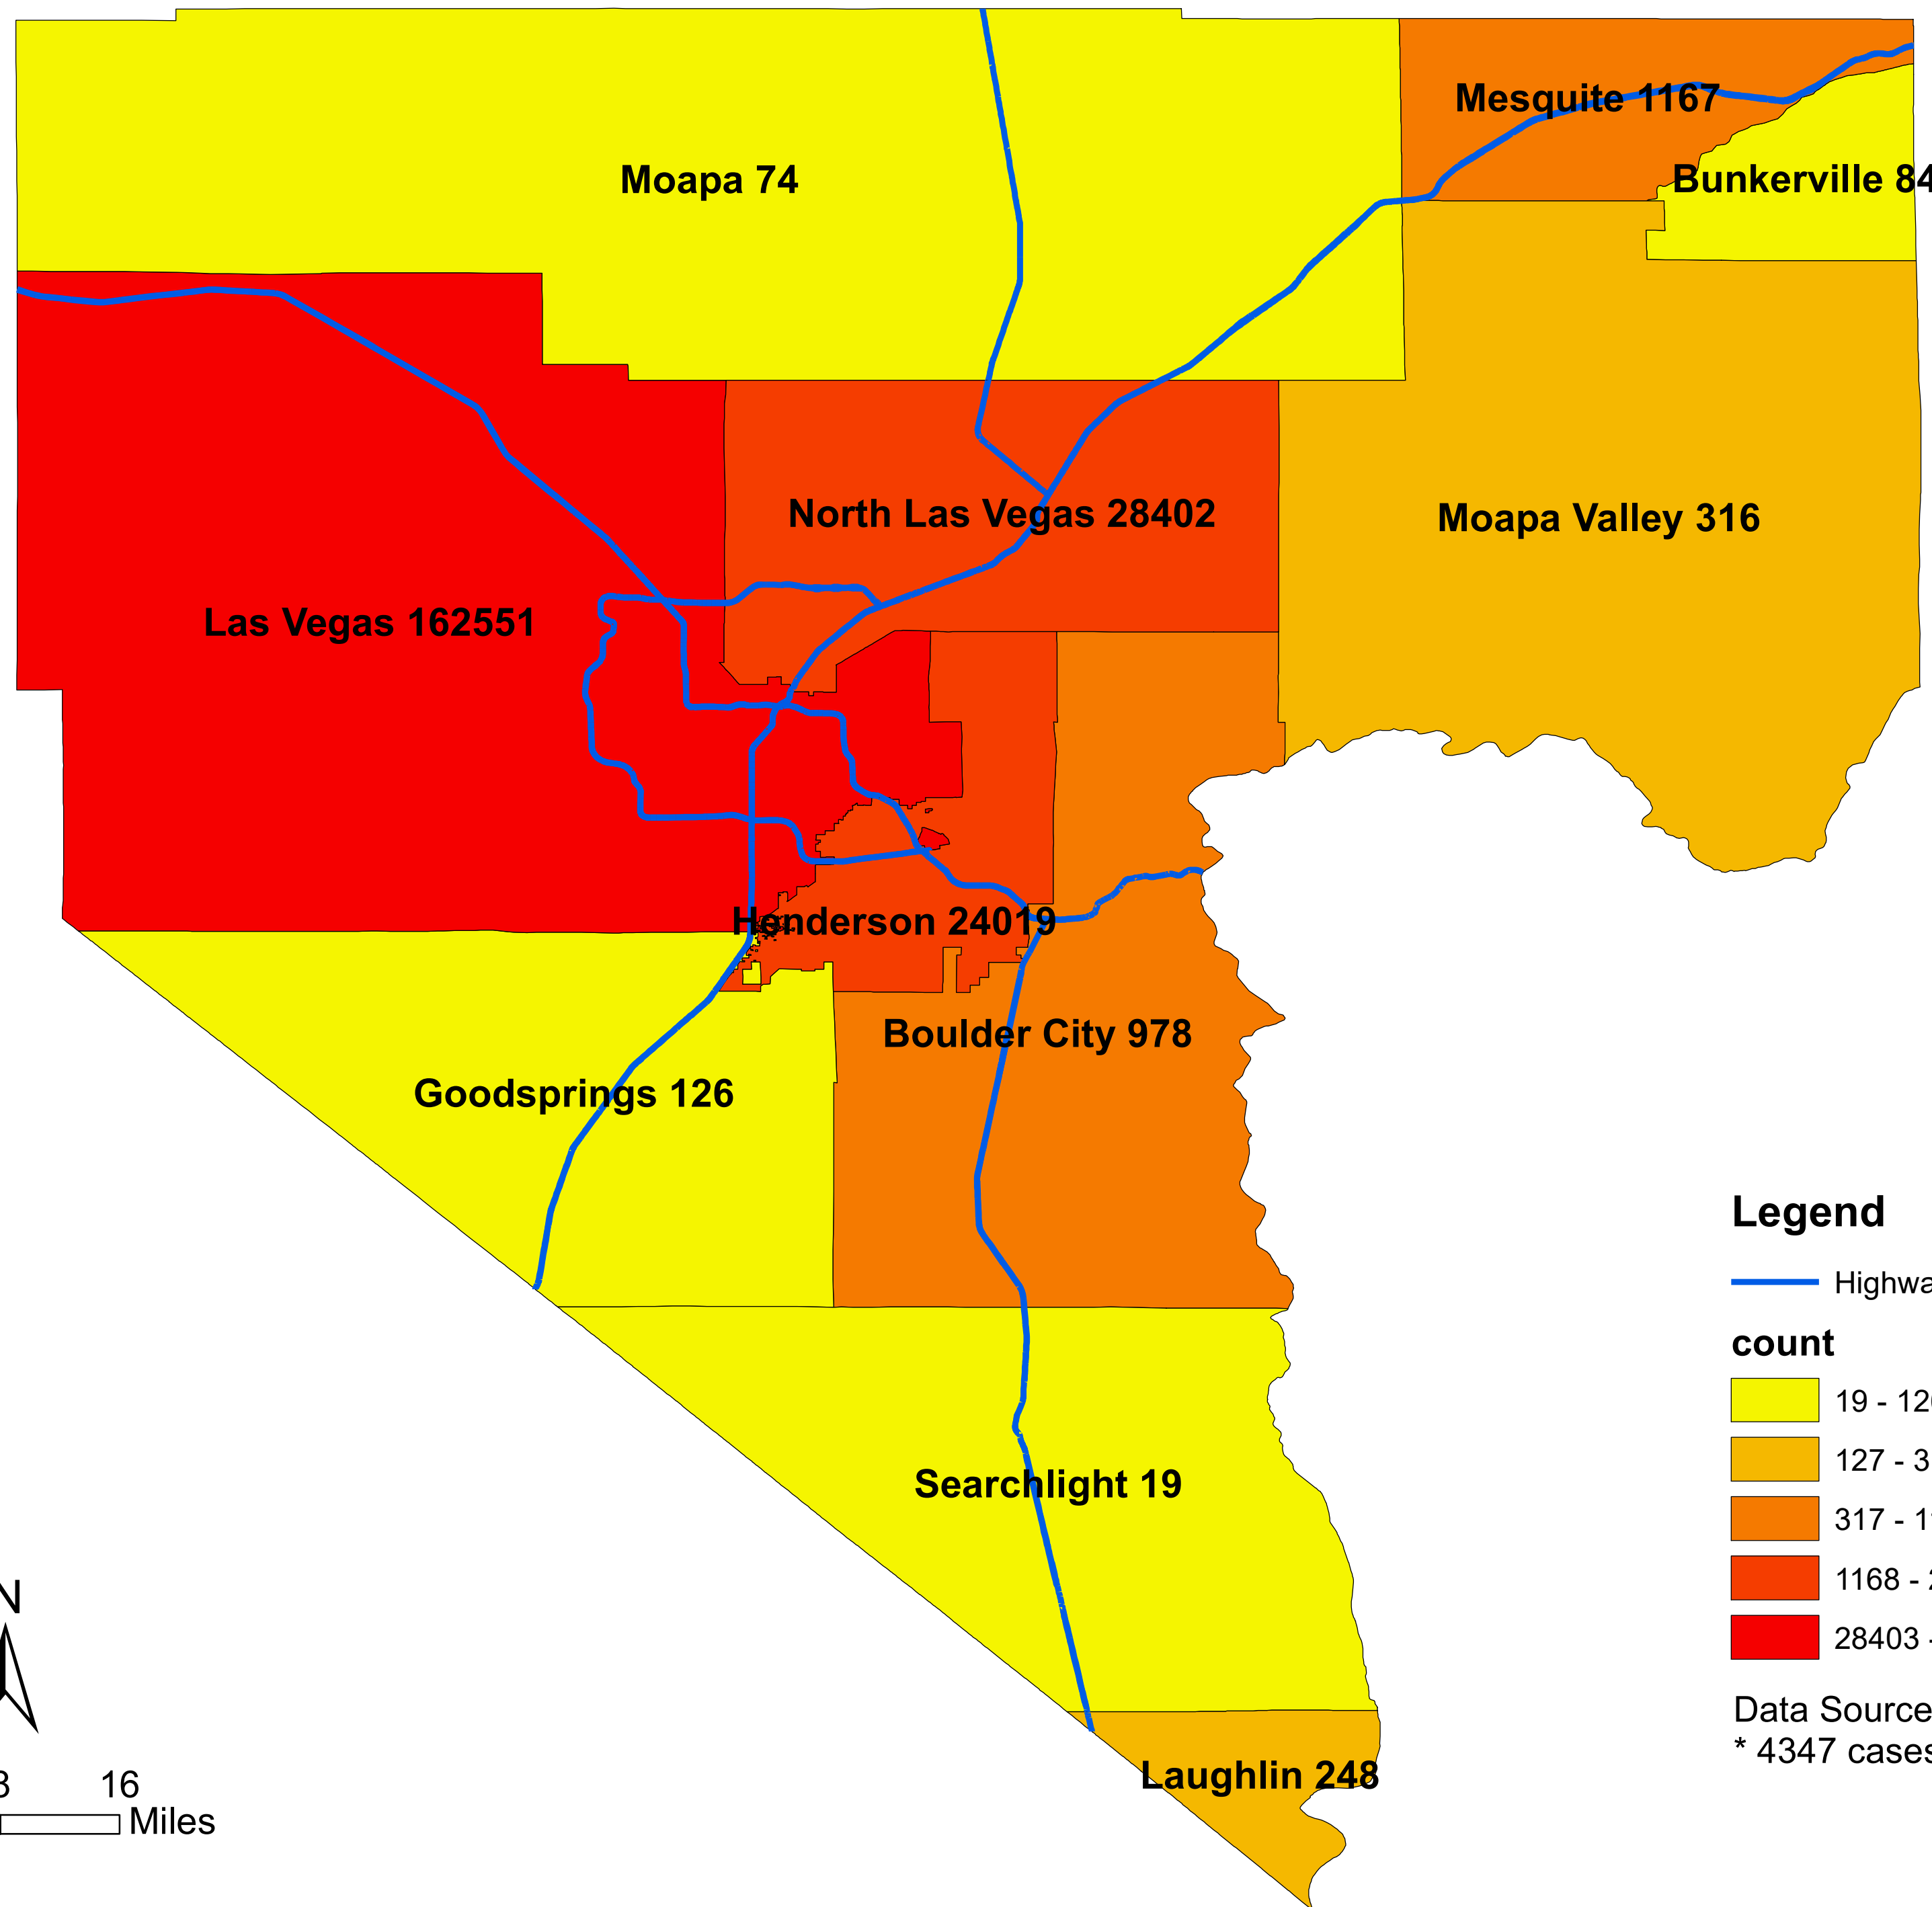

# Number of COVID-19 cases by city in Clark county (02.20.2021)

## Legend

— Highway

### count

- 19 - 126
- 127 - 316
- 317 - 1167
- 1168 - 28402
- 28403 - 162551

Data Source: SNHD

\* 4347 cases without city information

0 4 8 16 Miles