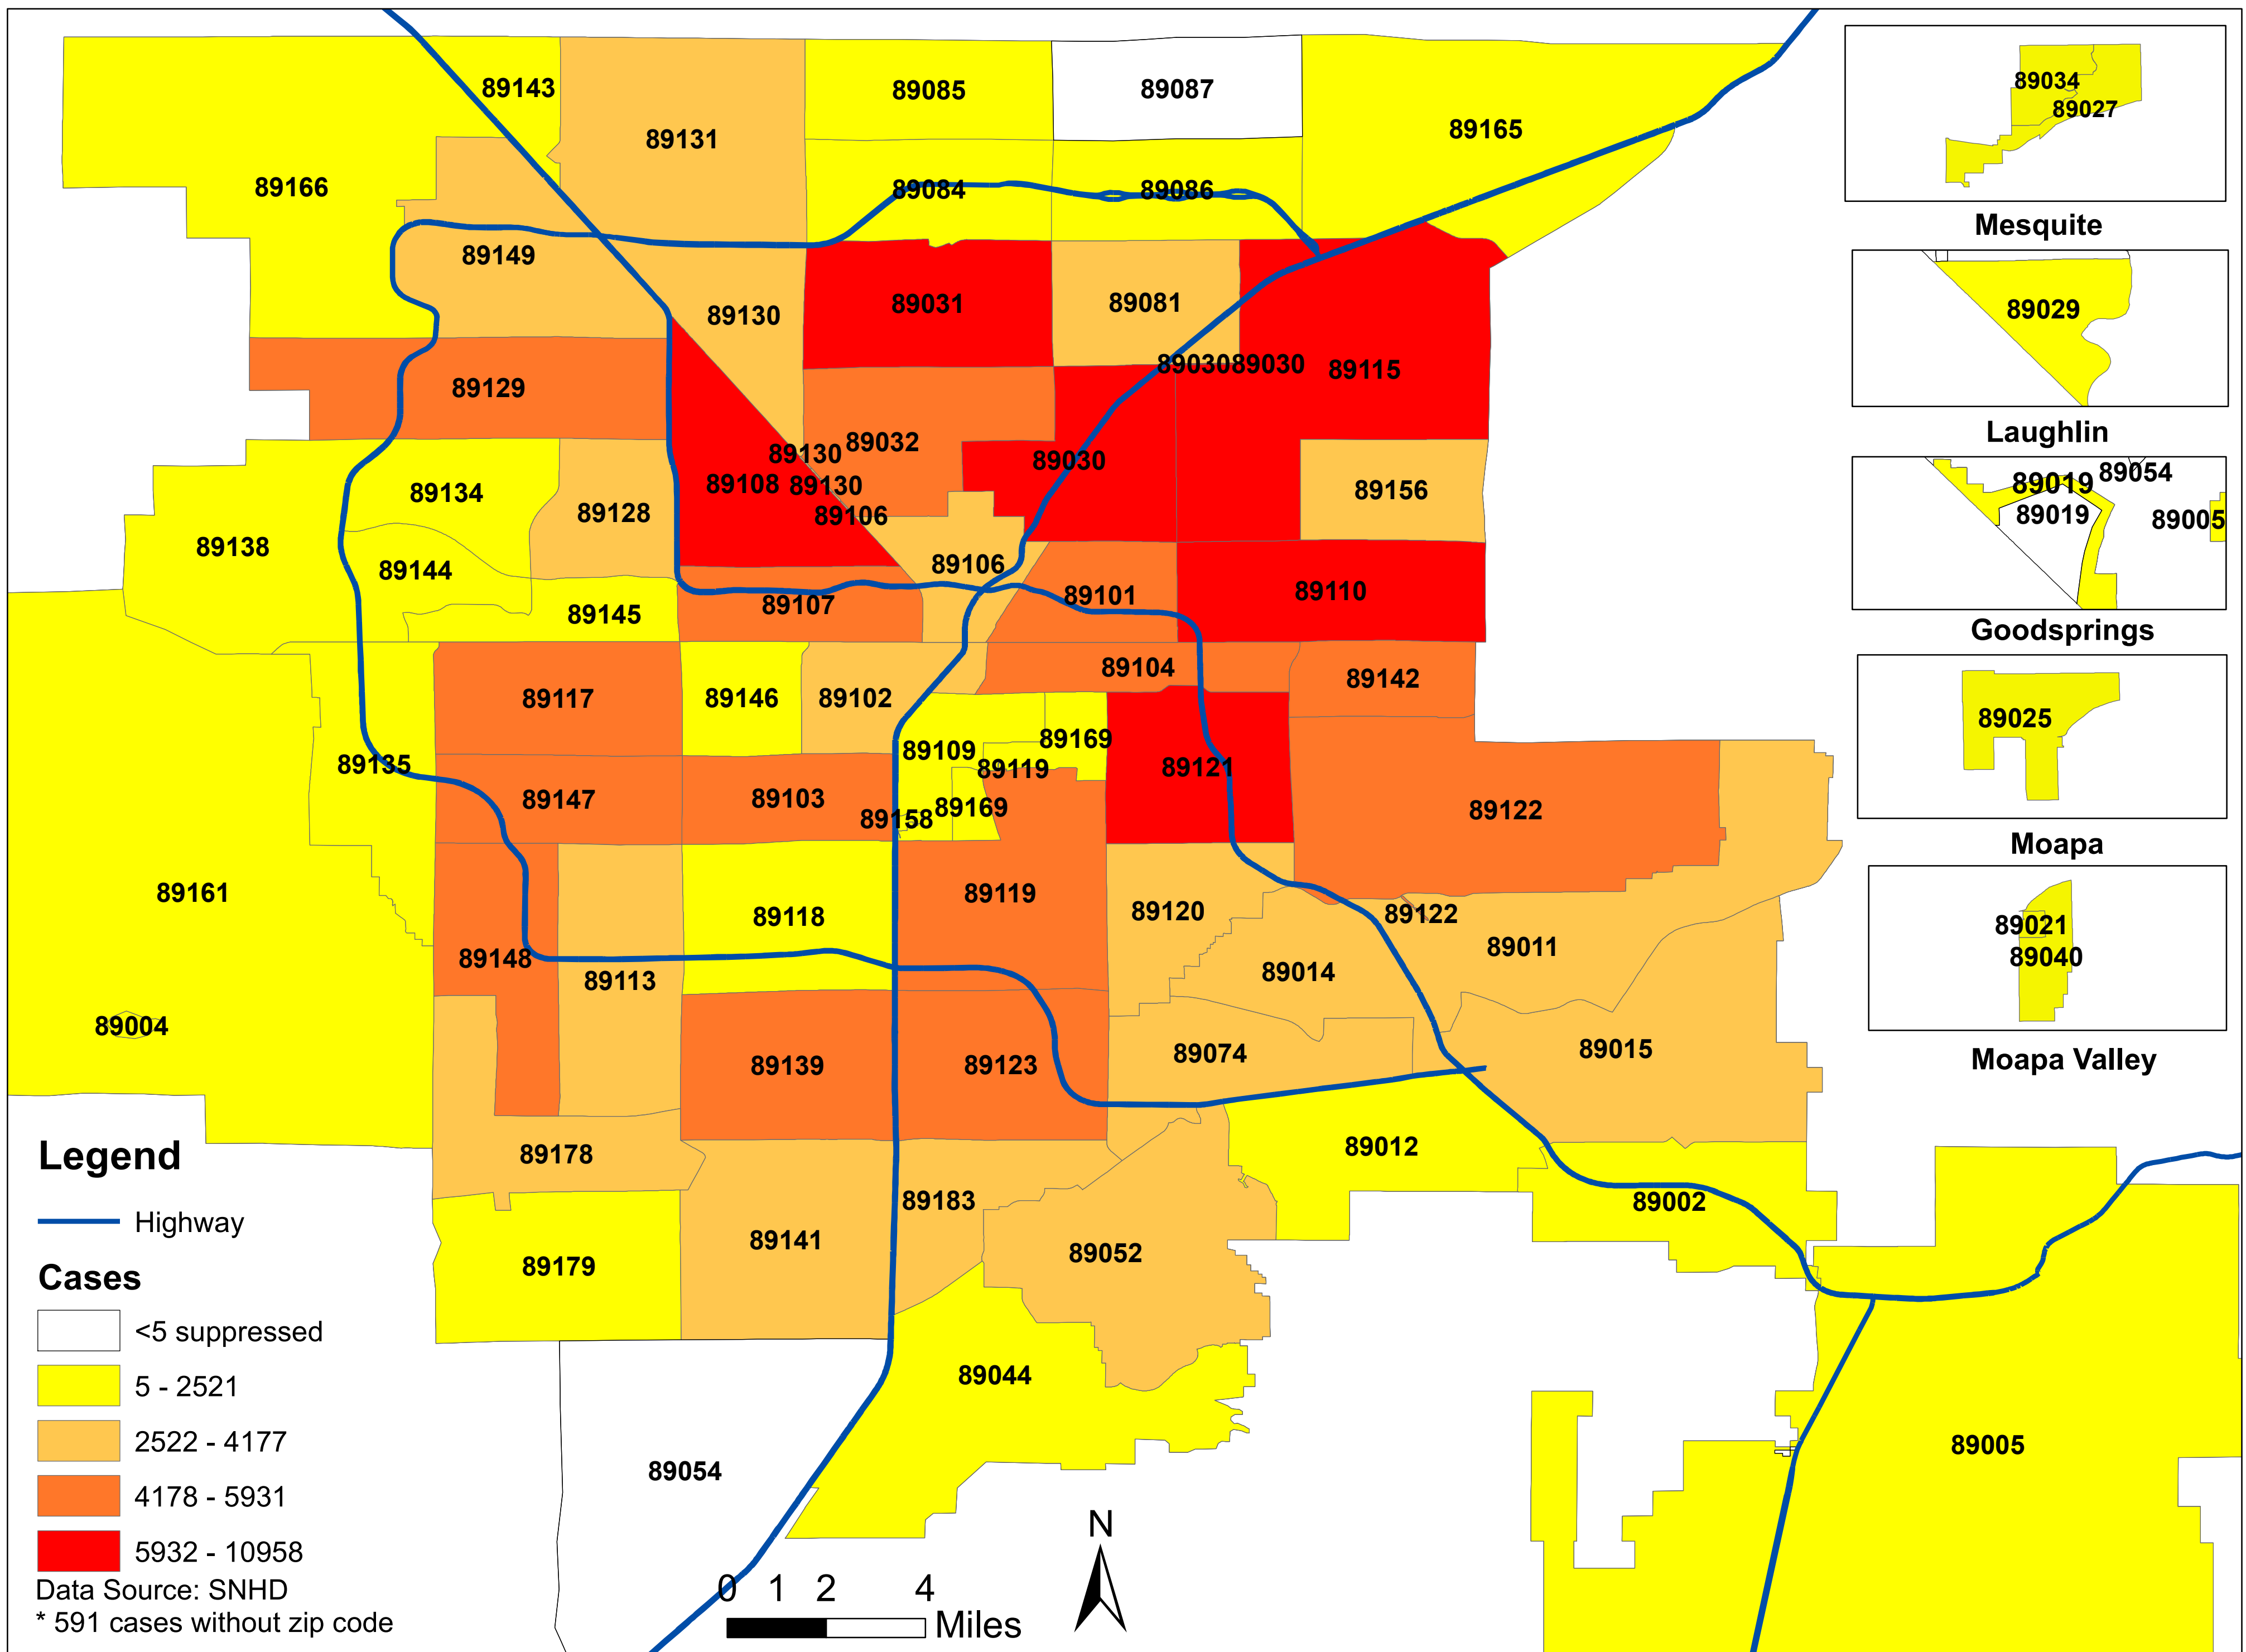

# Number of COVID-19 cases by zip code in Clark county (02.19.2021)

**Note: More than 5 cases reported from 89124**