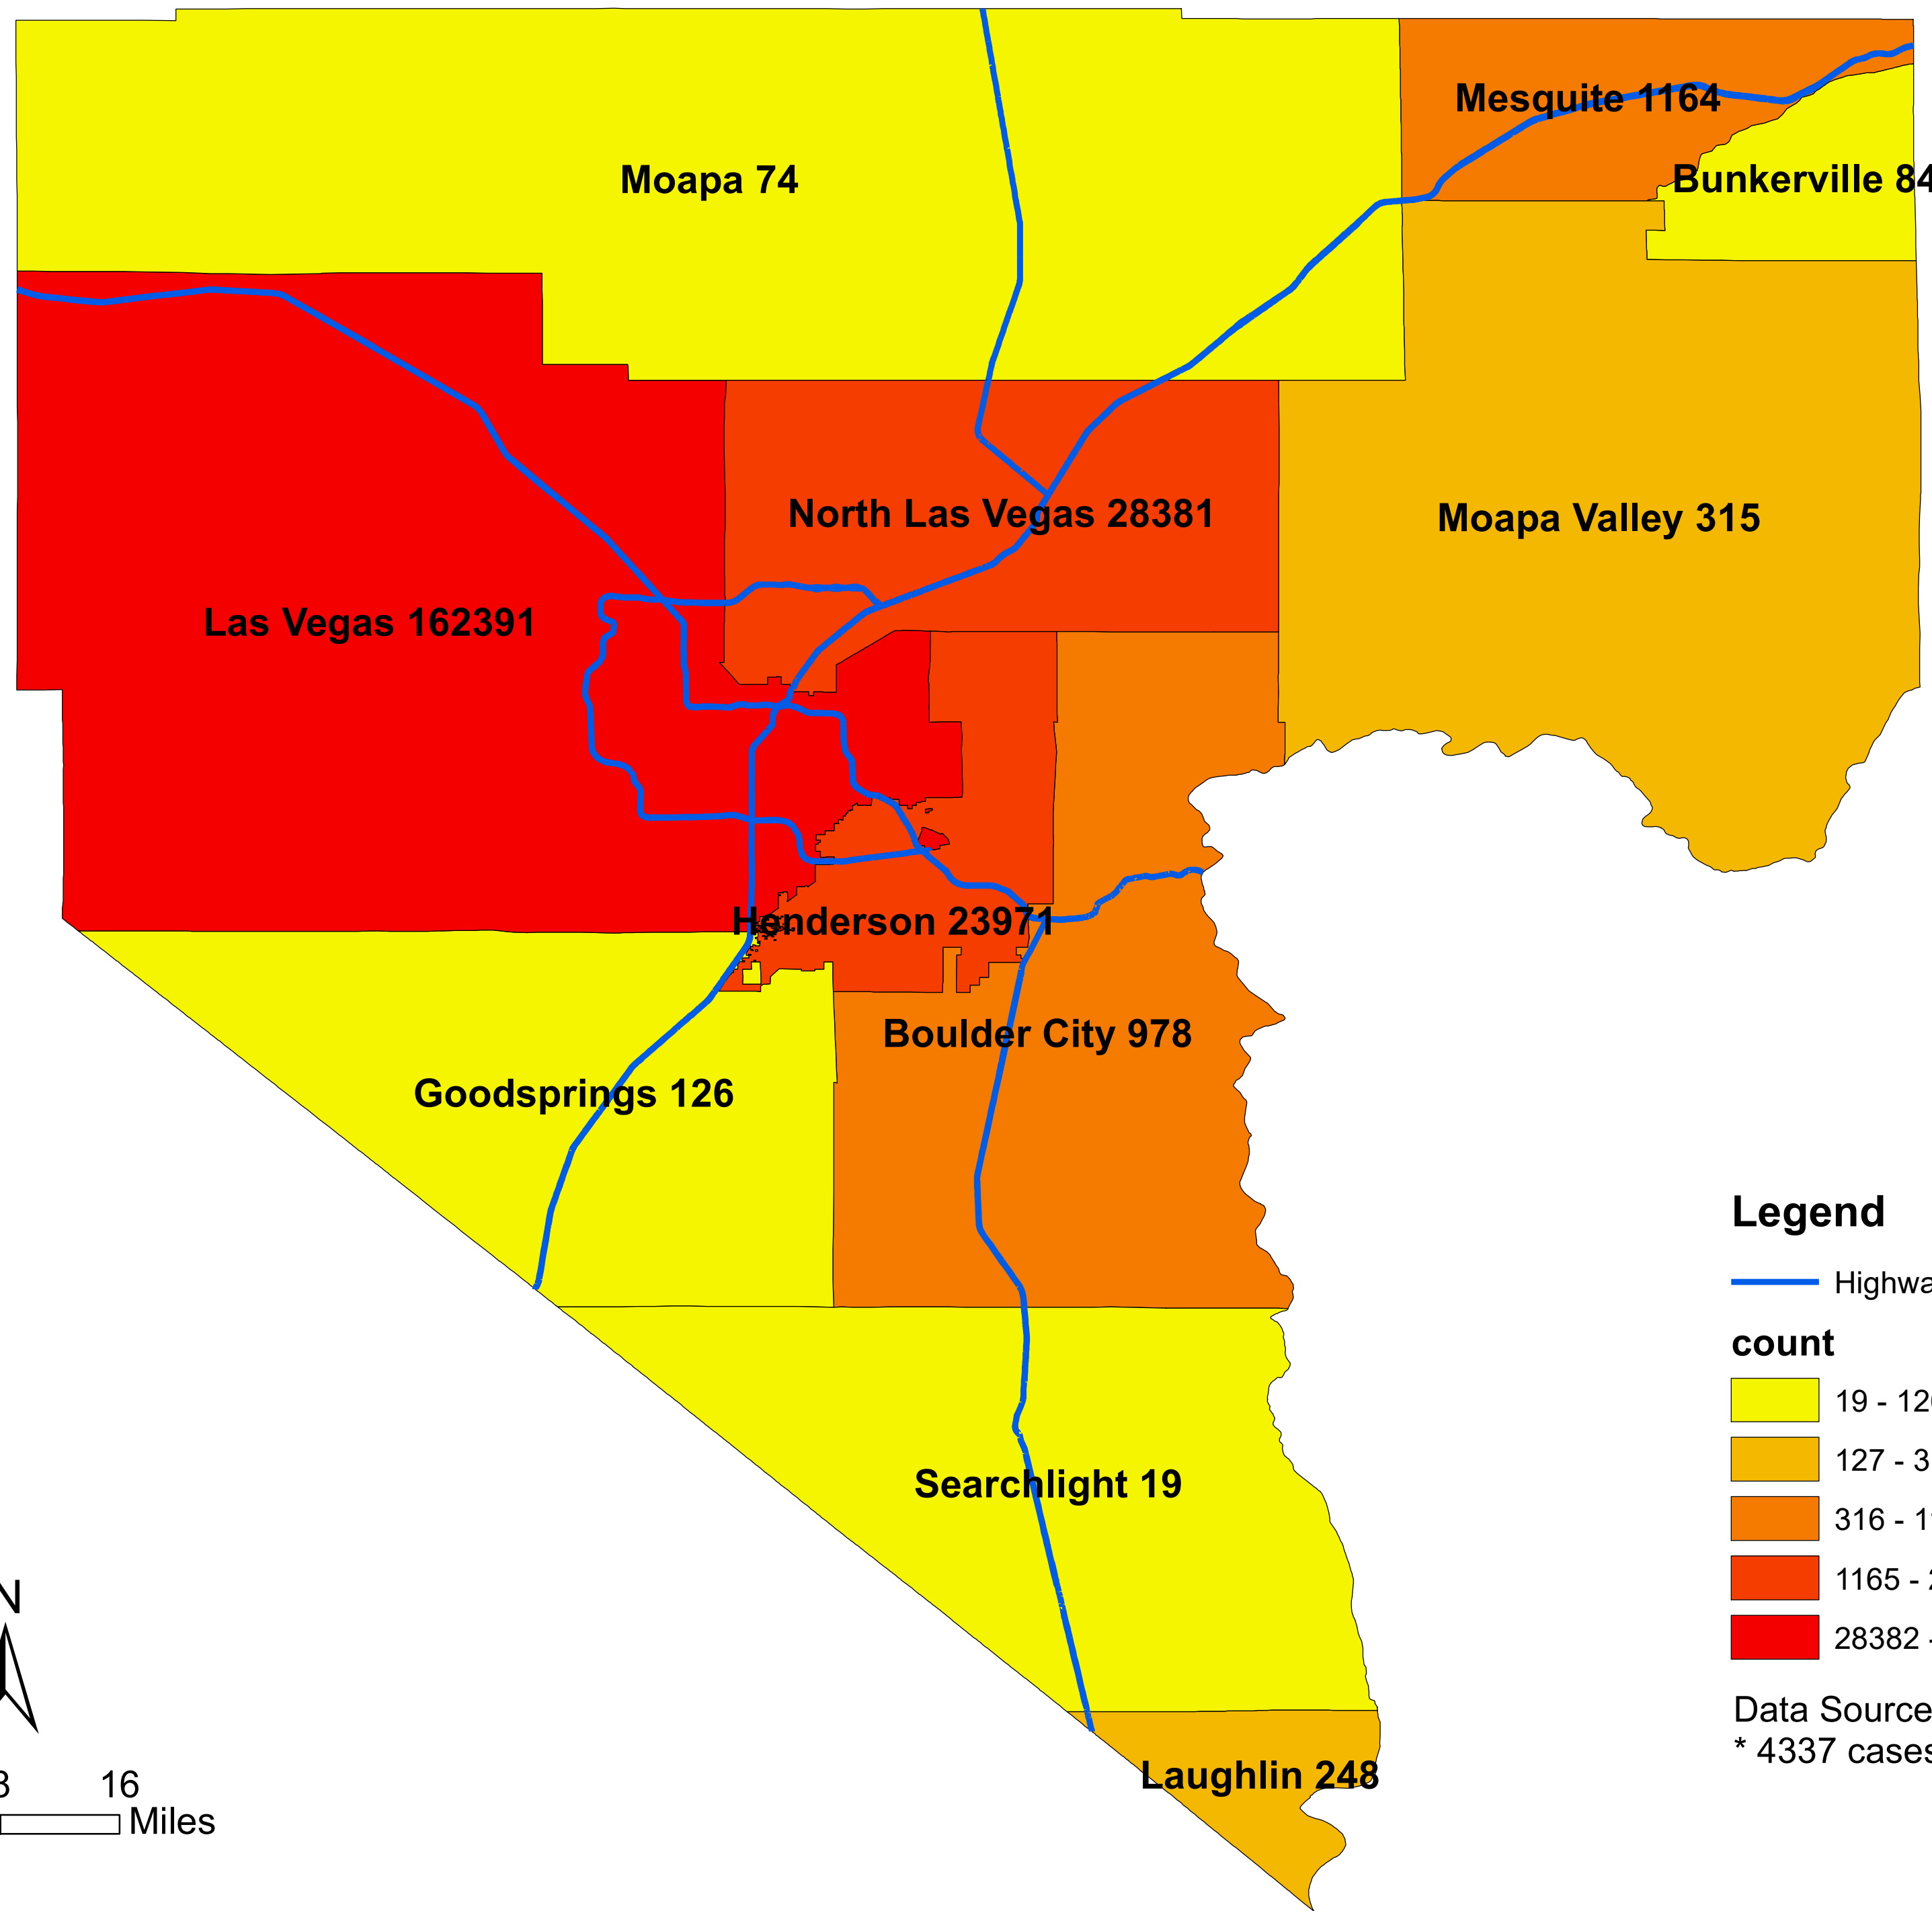

Number of COVID-19 cases by city in Clark county (02.19.2021)

Legend

— Highway

count

Data Source: SNHD

* 4337 cases without city information

0 4 8 16 Miles