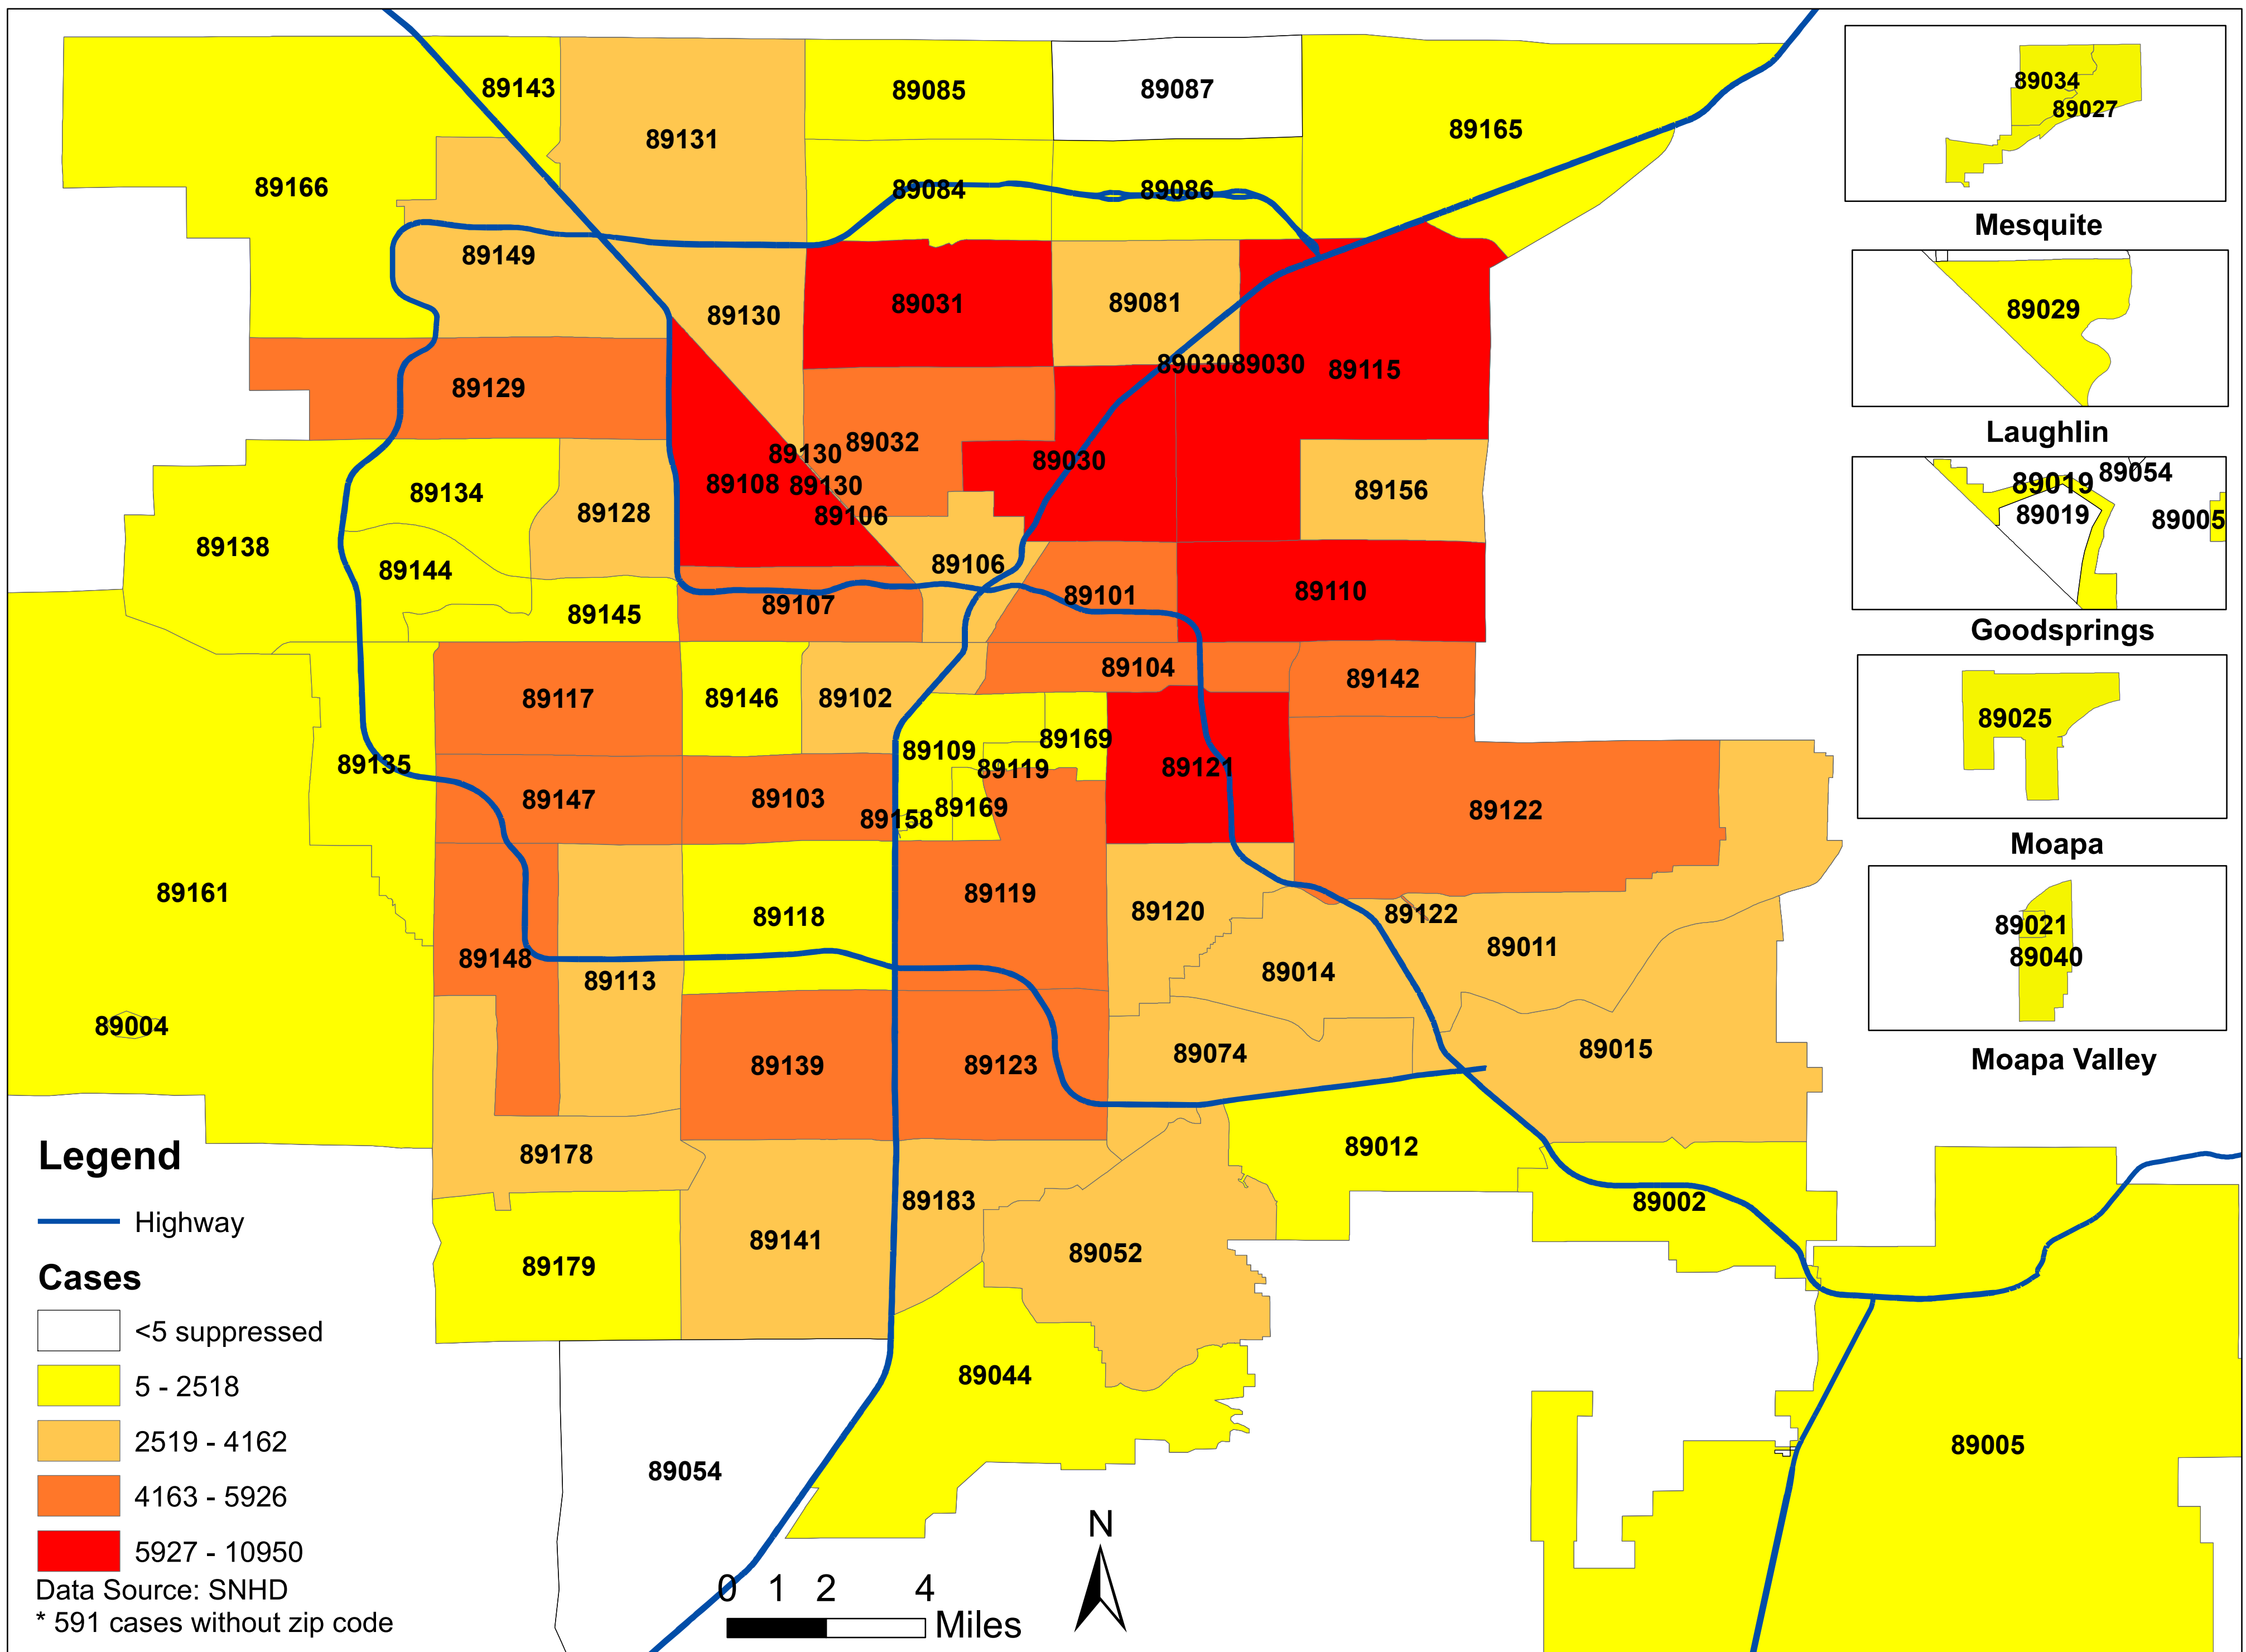

# Number of COVID-19 cases by zip code in Clark county (02.18.2021)

**Note: More than 5 cases reported from 89124**