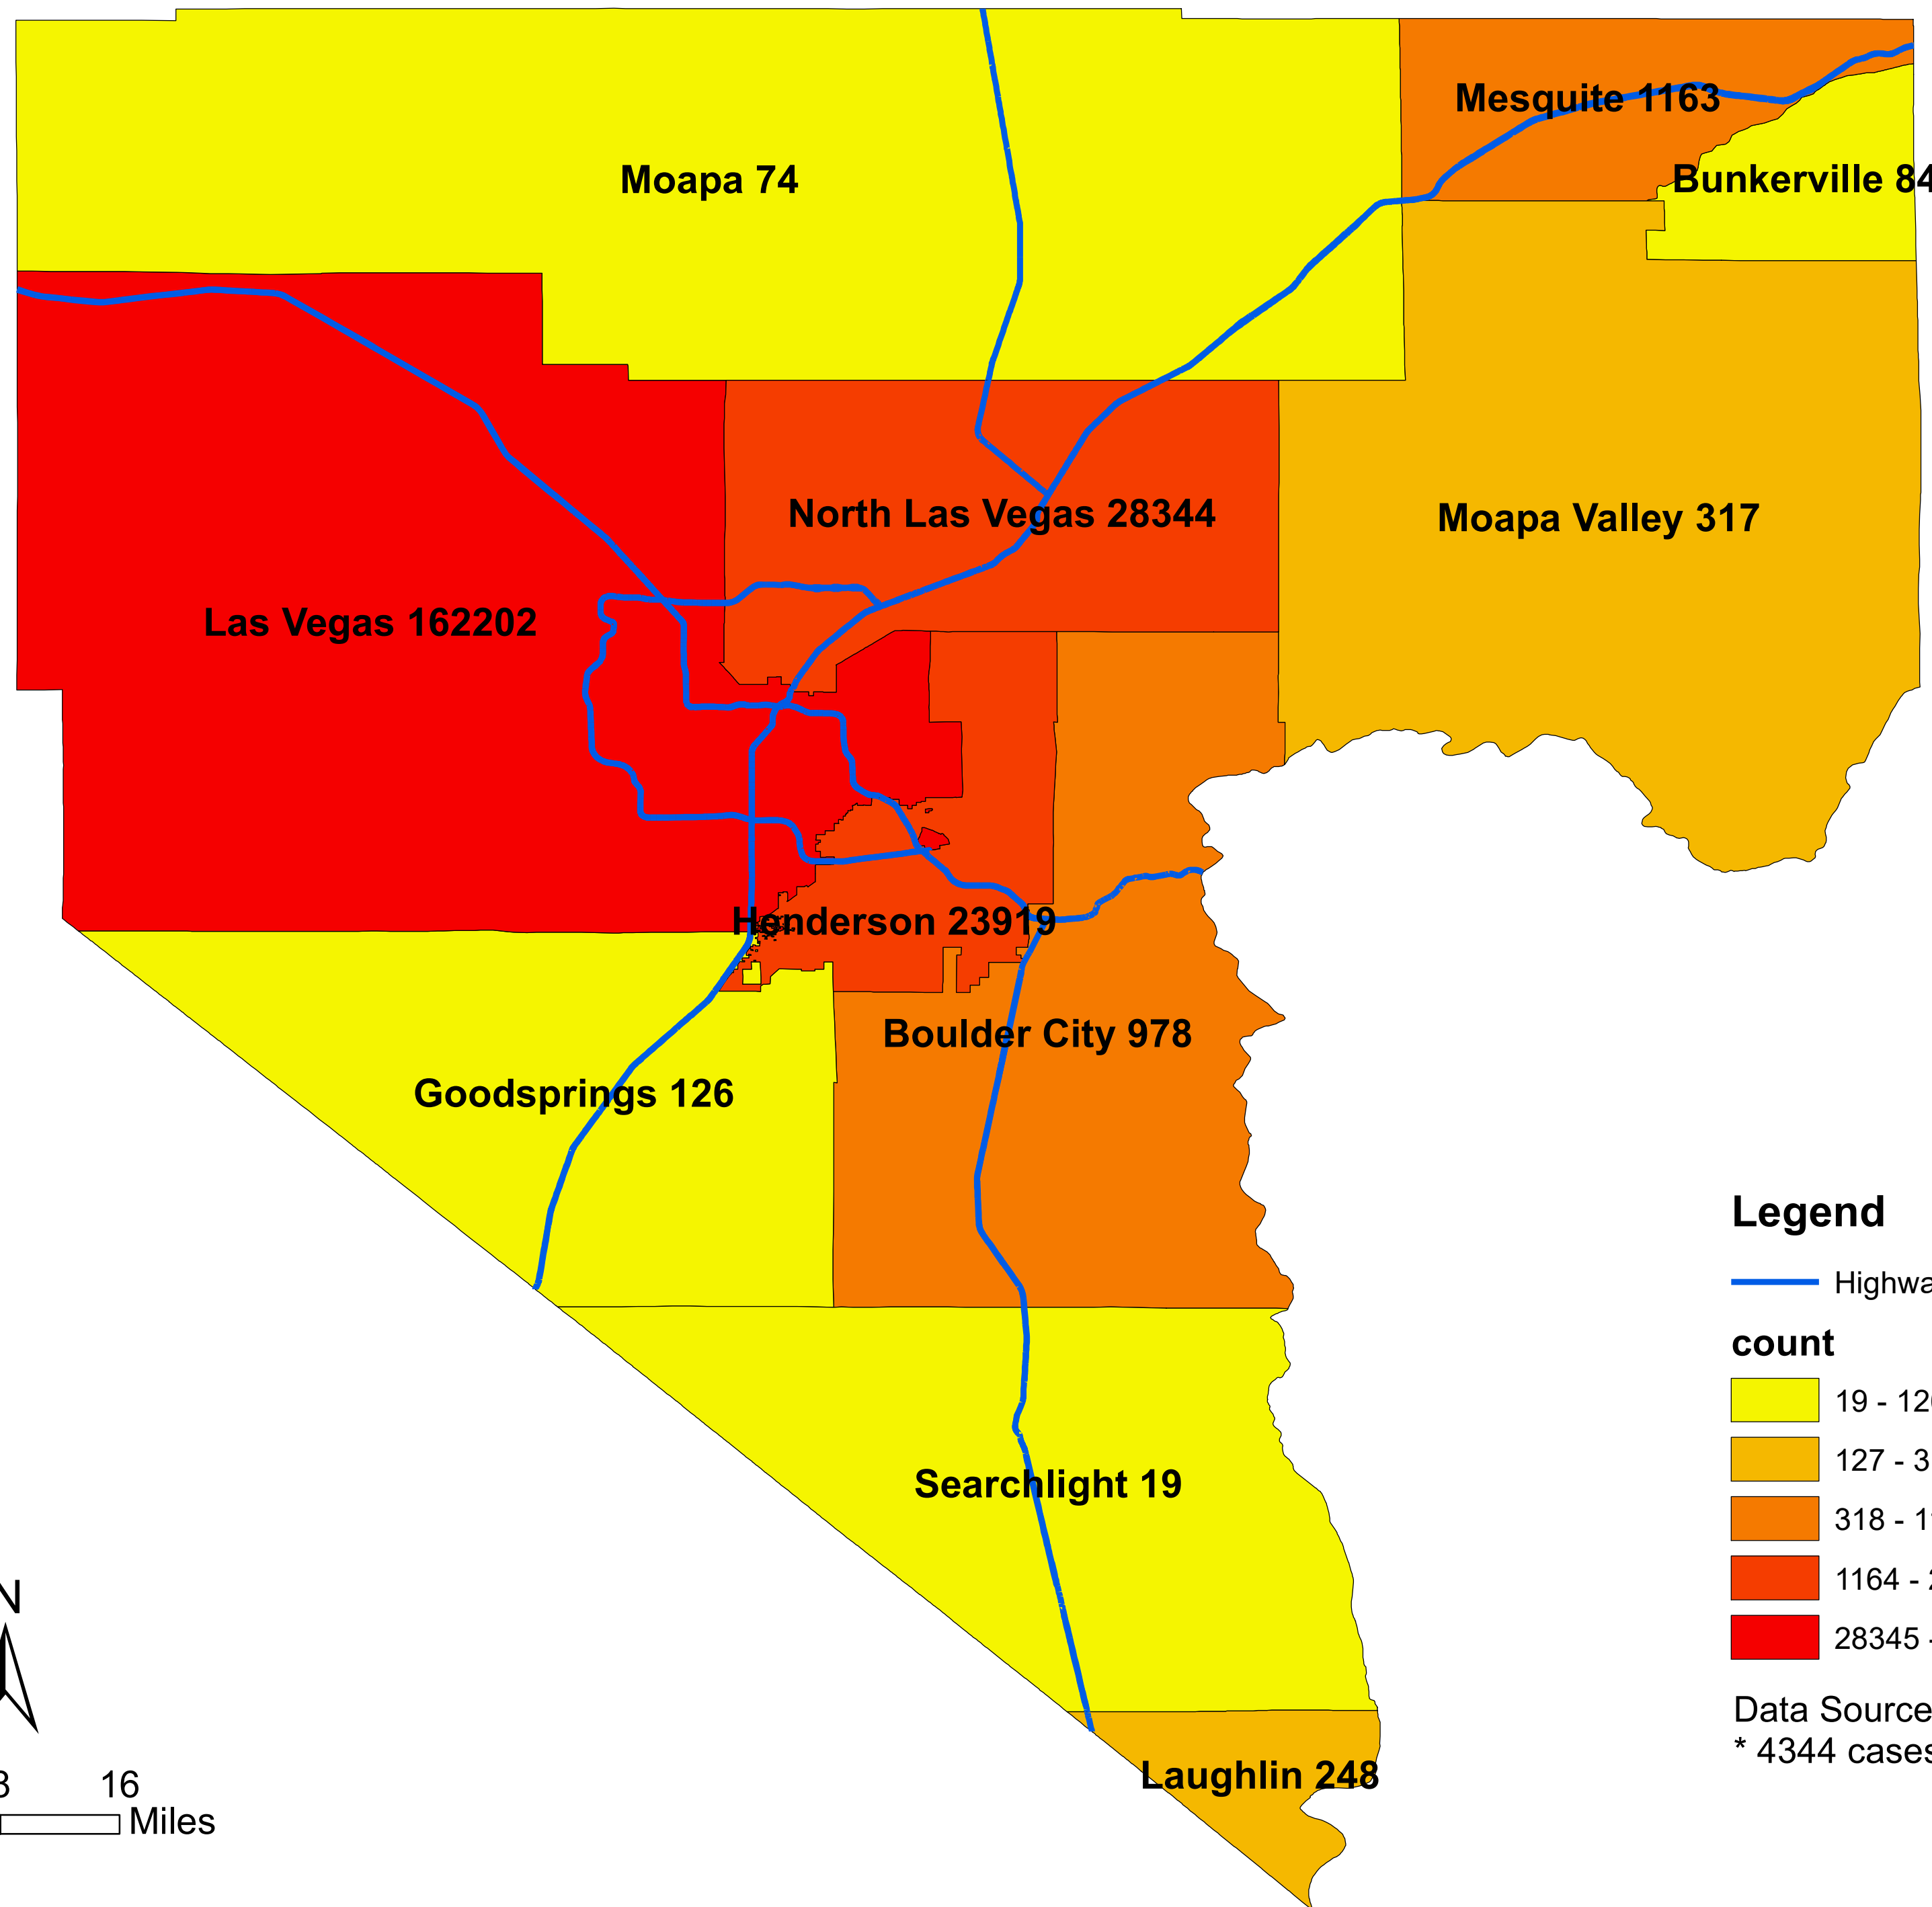

# Number of COVID-19 cases by city in Clark county (02.18.2021)

## Legend

— Highway

### count

- 19 - 126
- 127 - 317
- 318 - 1163
- 1164 - 28344
- 28345 - 162202

Data Source: SNHD

\* 4344 cases without city information

0 4 8 16 Miles