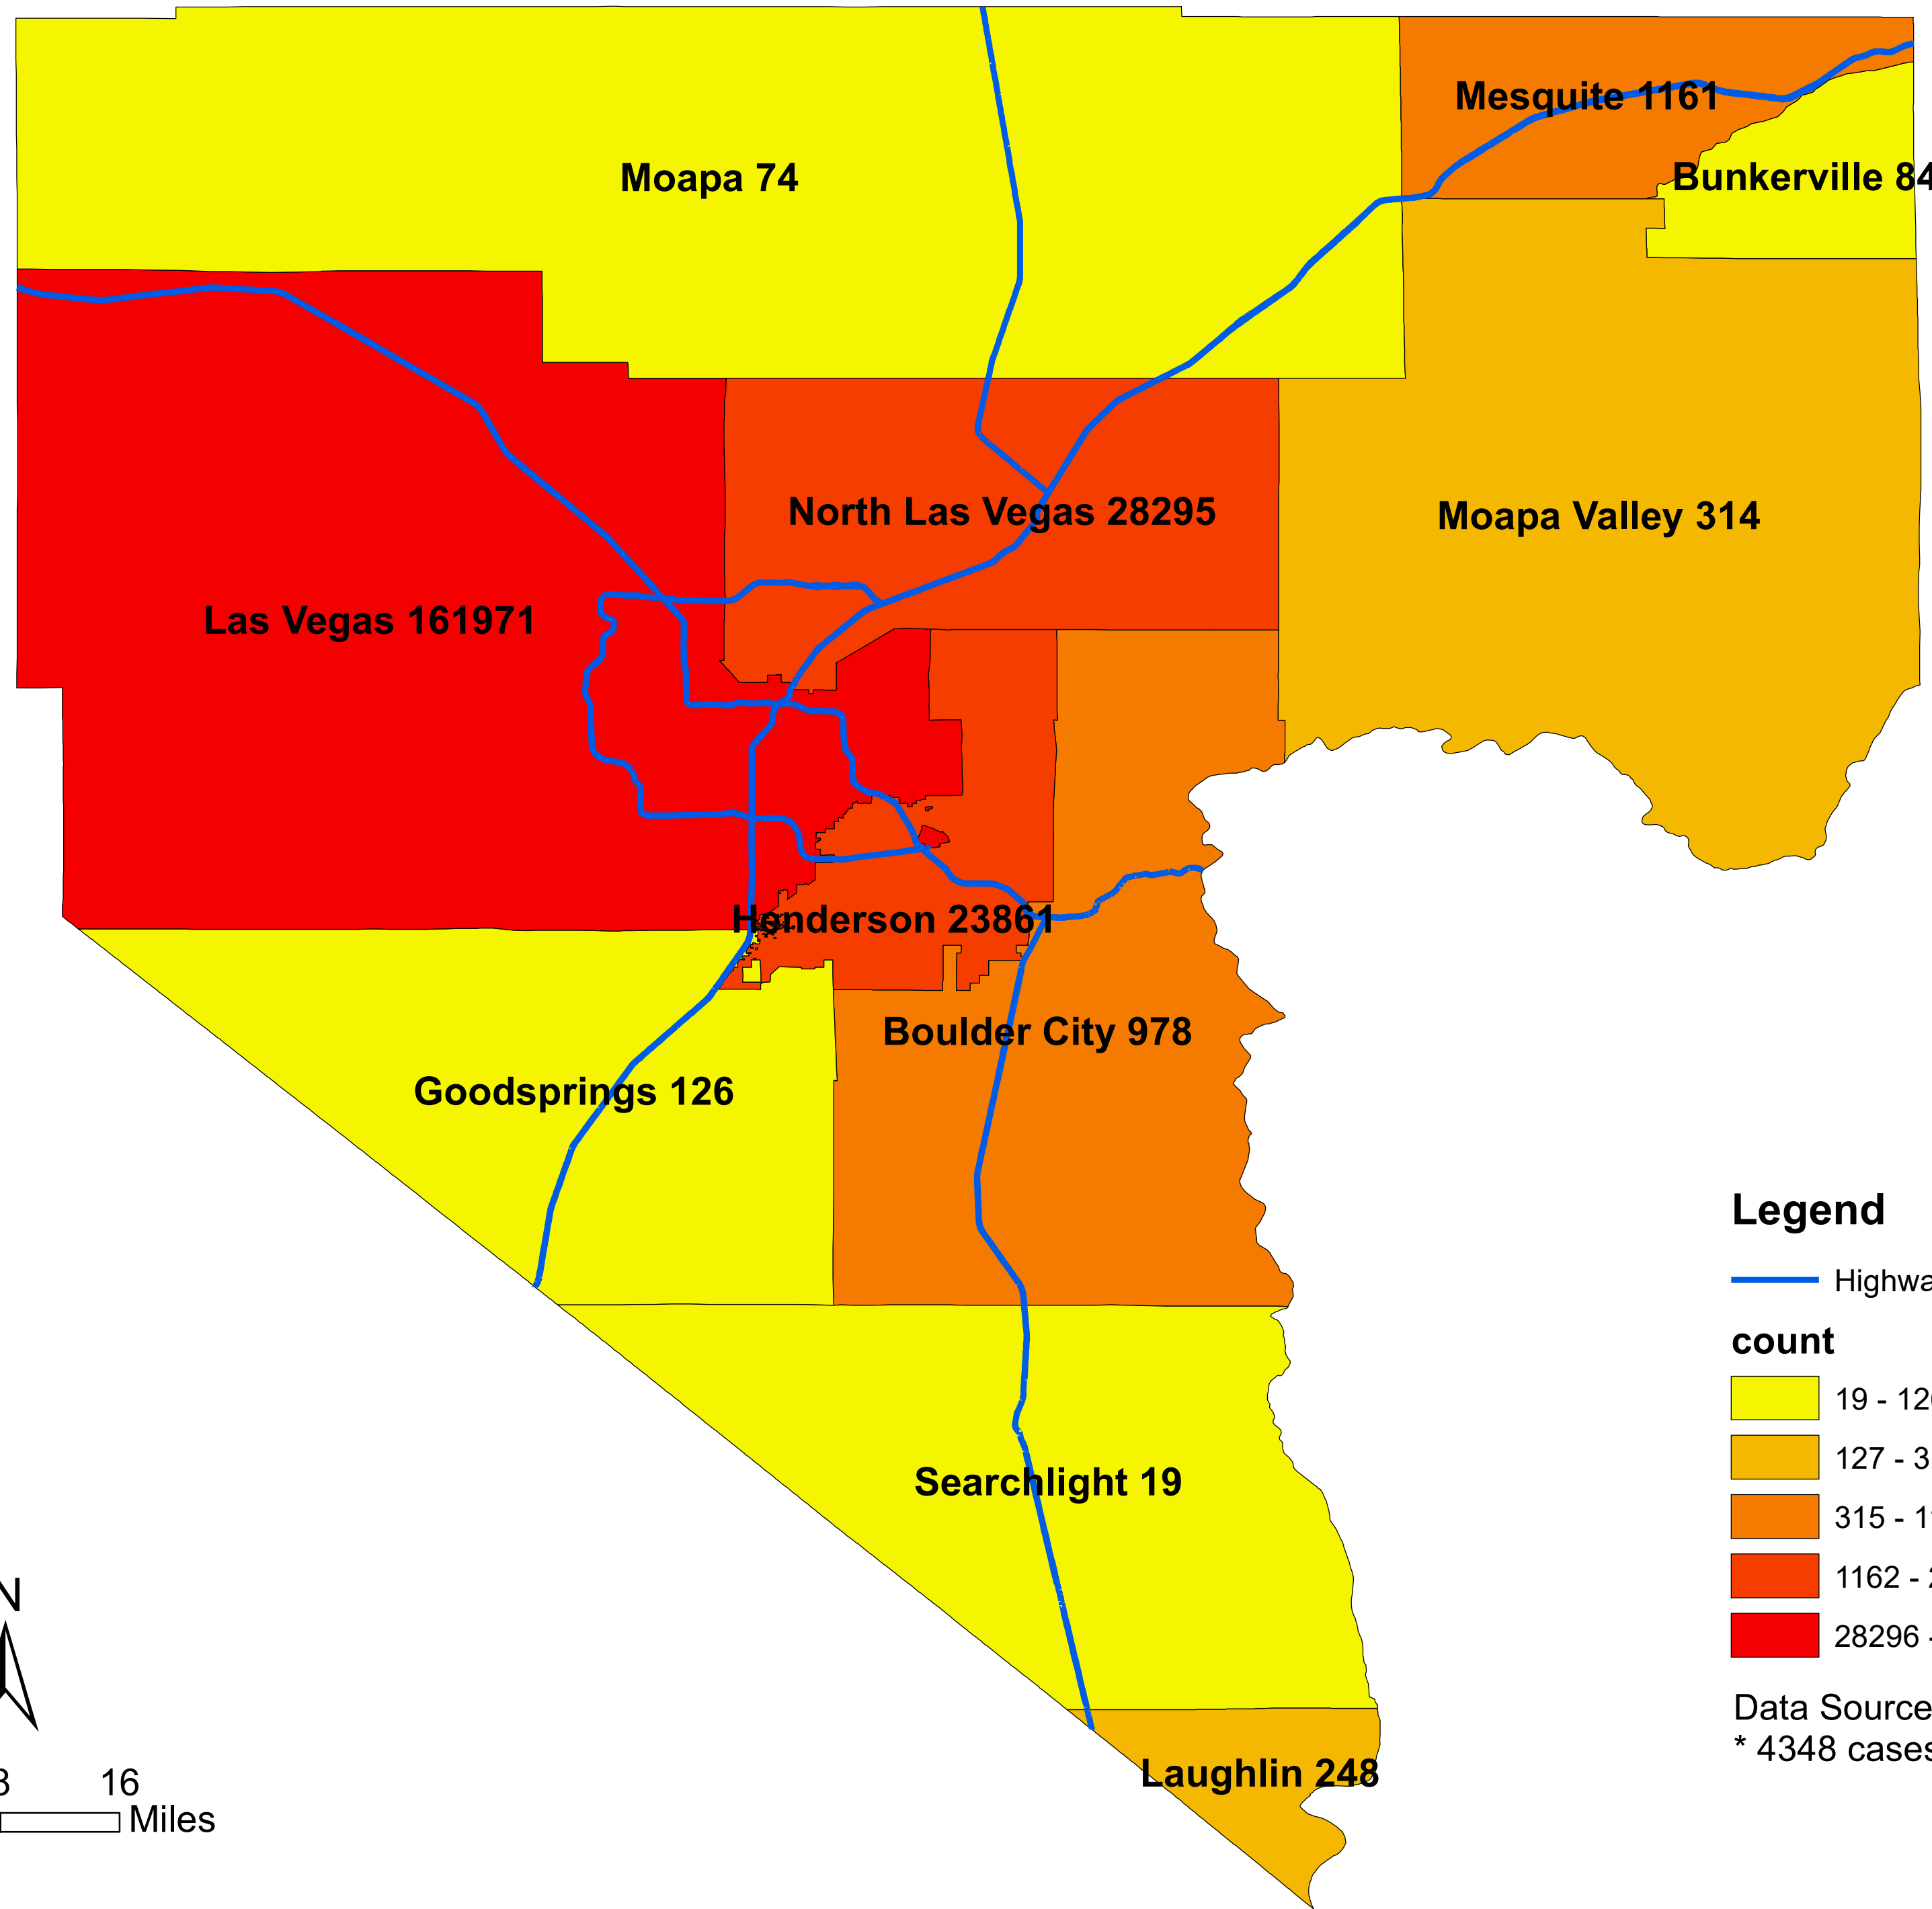

Number of COVID-19 cases by city in Clark county (02.17.2021)

Legend

— Highway

count

- 19 - 126
- 127 - 314
- 315 - 1161
- 1162 - 28295
- 28296 - 161971

Data Source: SNHD

* 4348 cases without city information

0 4 8 16 Miles