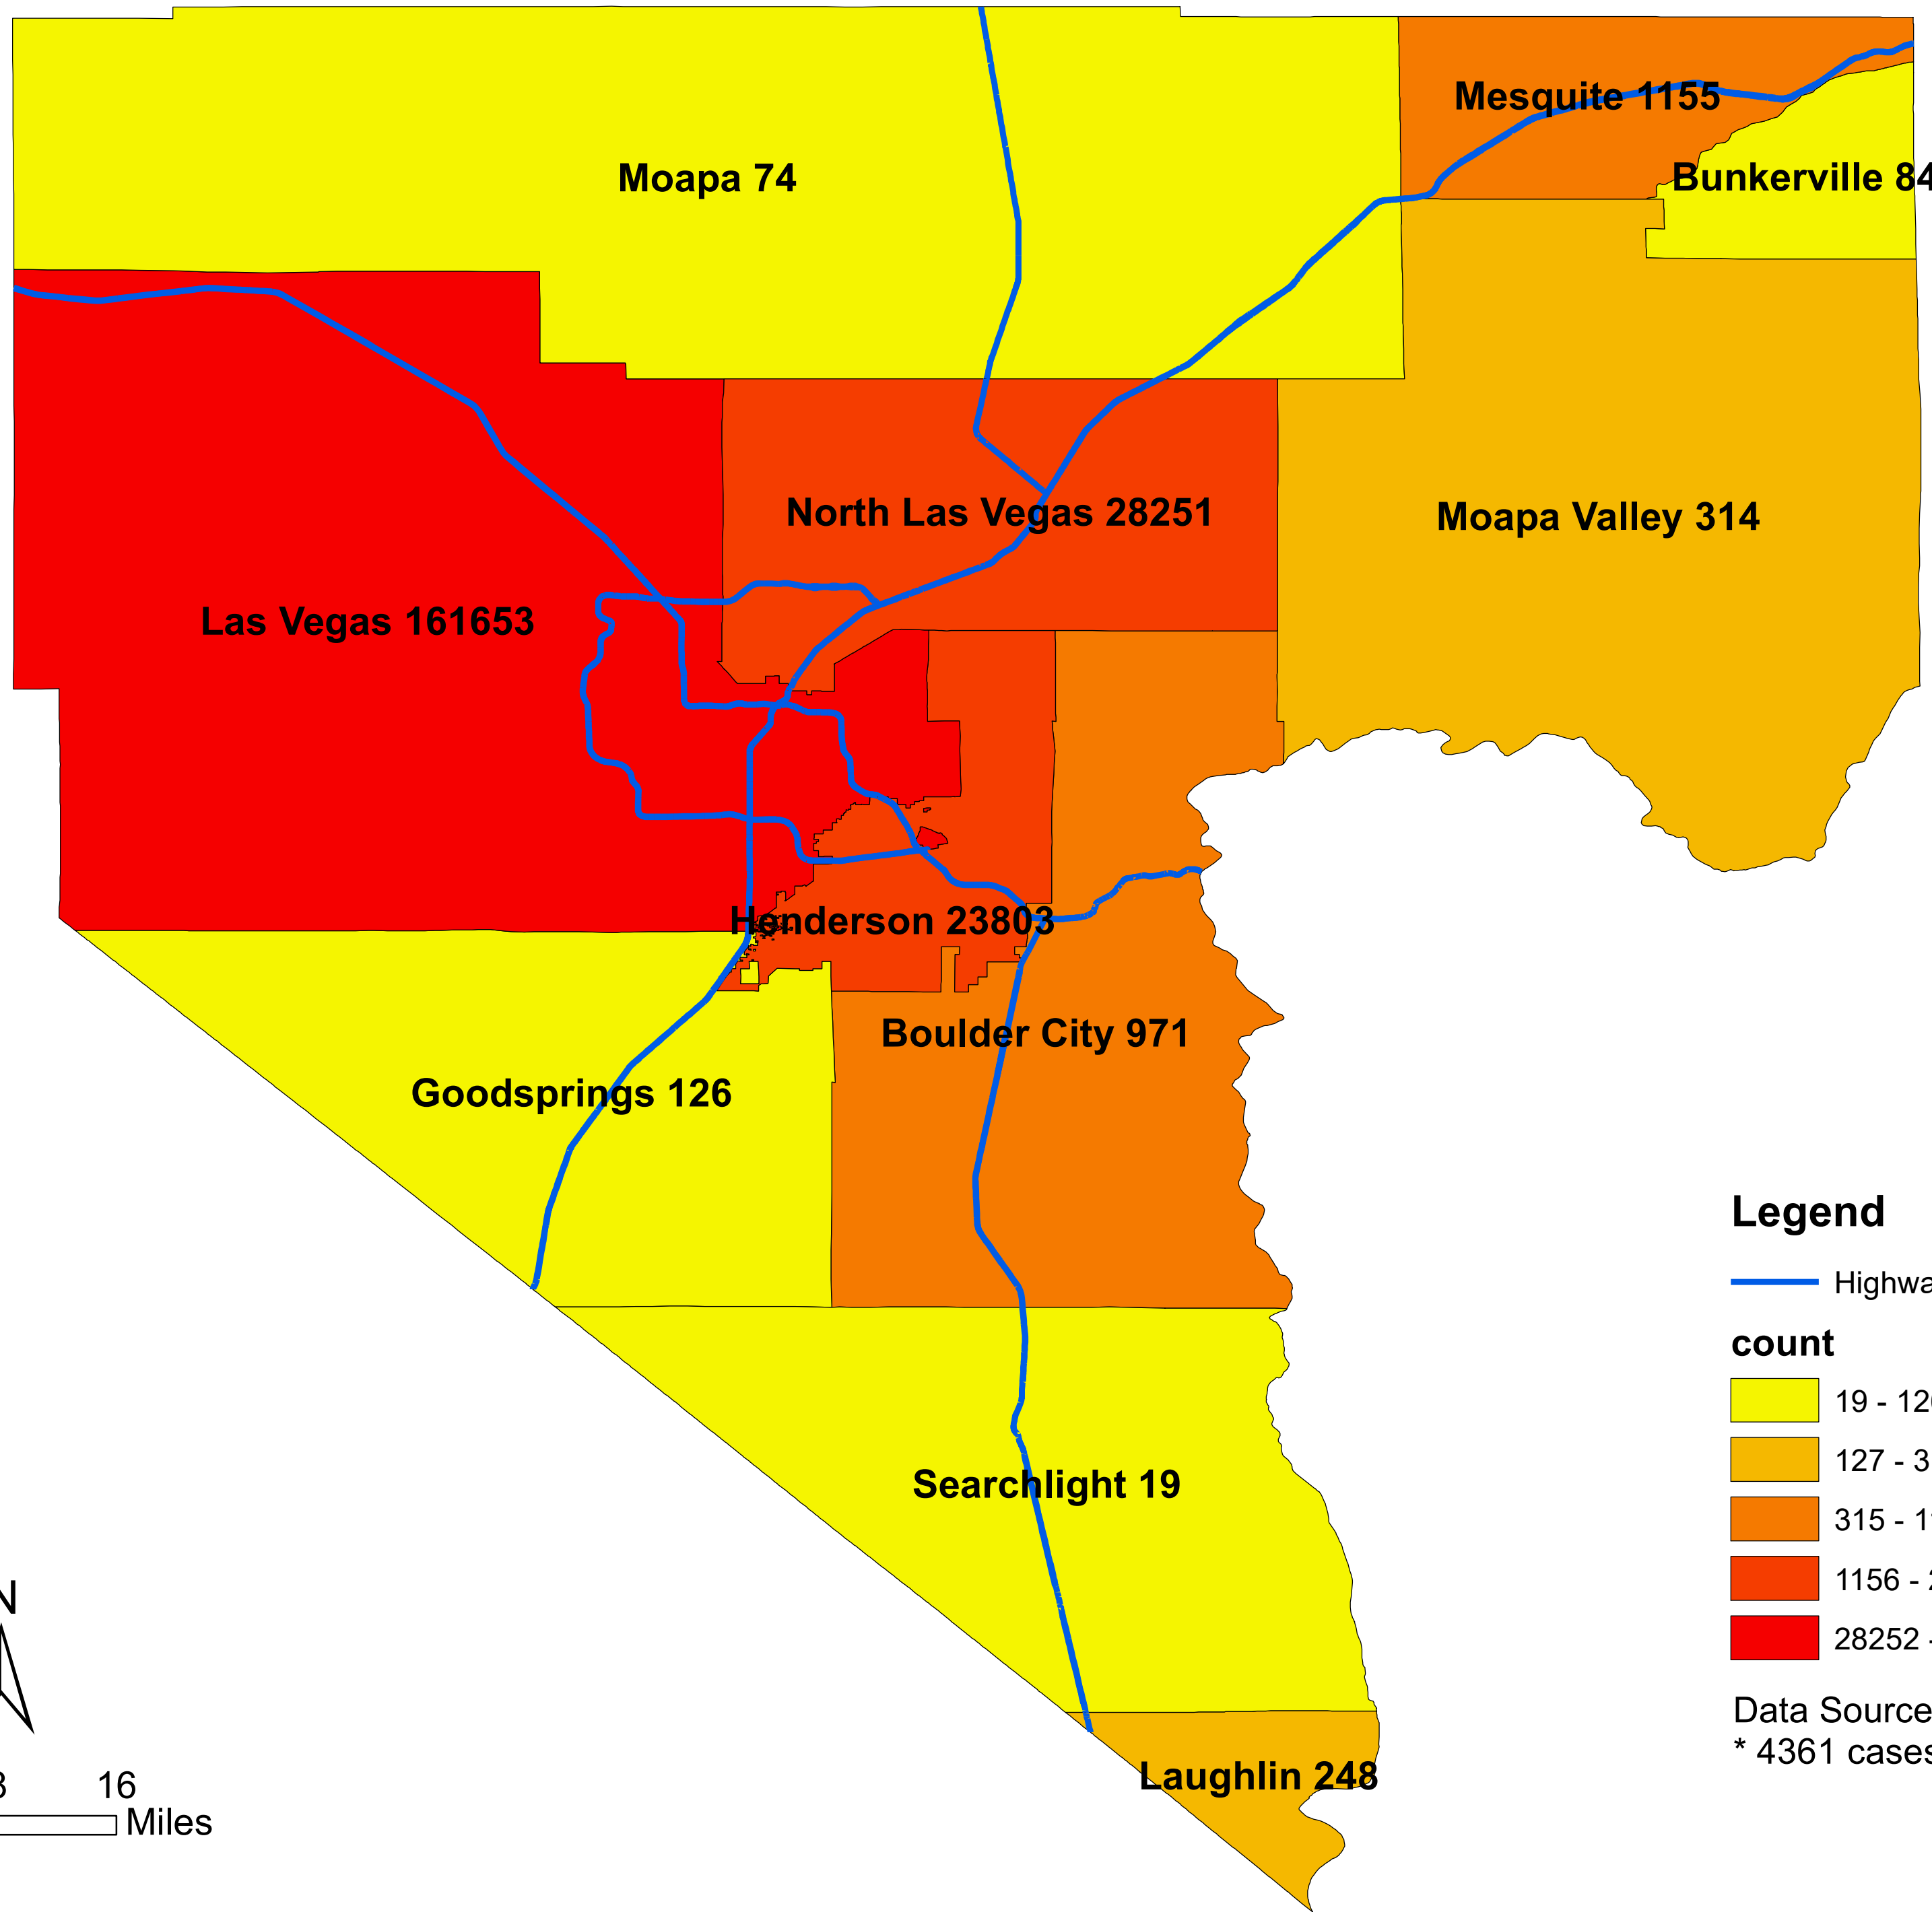

# Number of COVID-19 cases by city in Clark county (02.16.2021)

## Legend

— Highway

### count

Data Source: SNHD

\* 4361 cases without city information

0 4 8 16 Miles