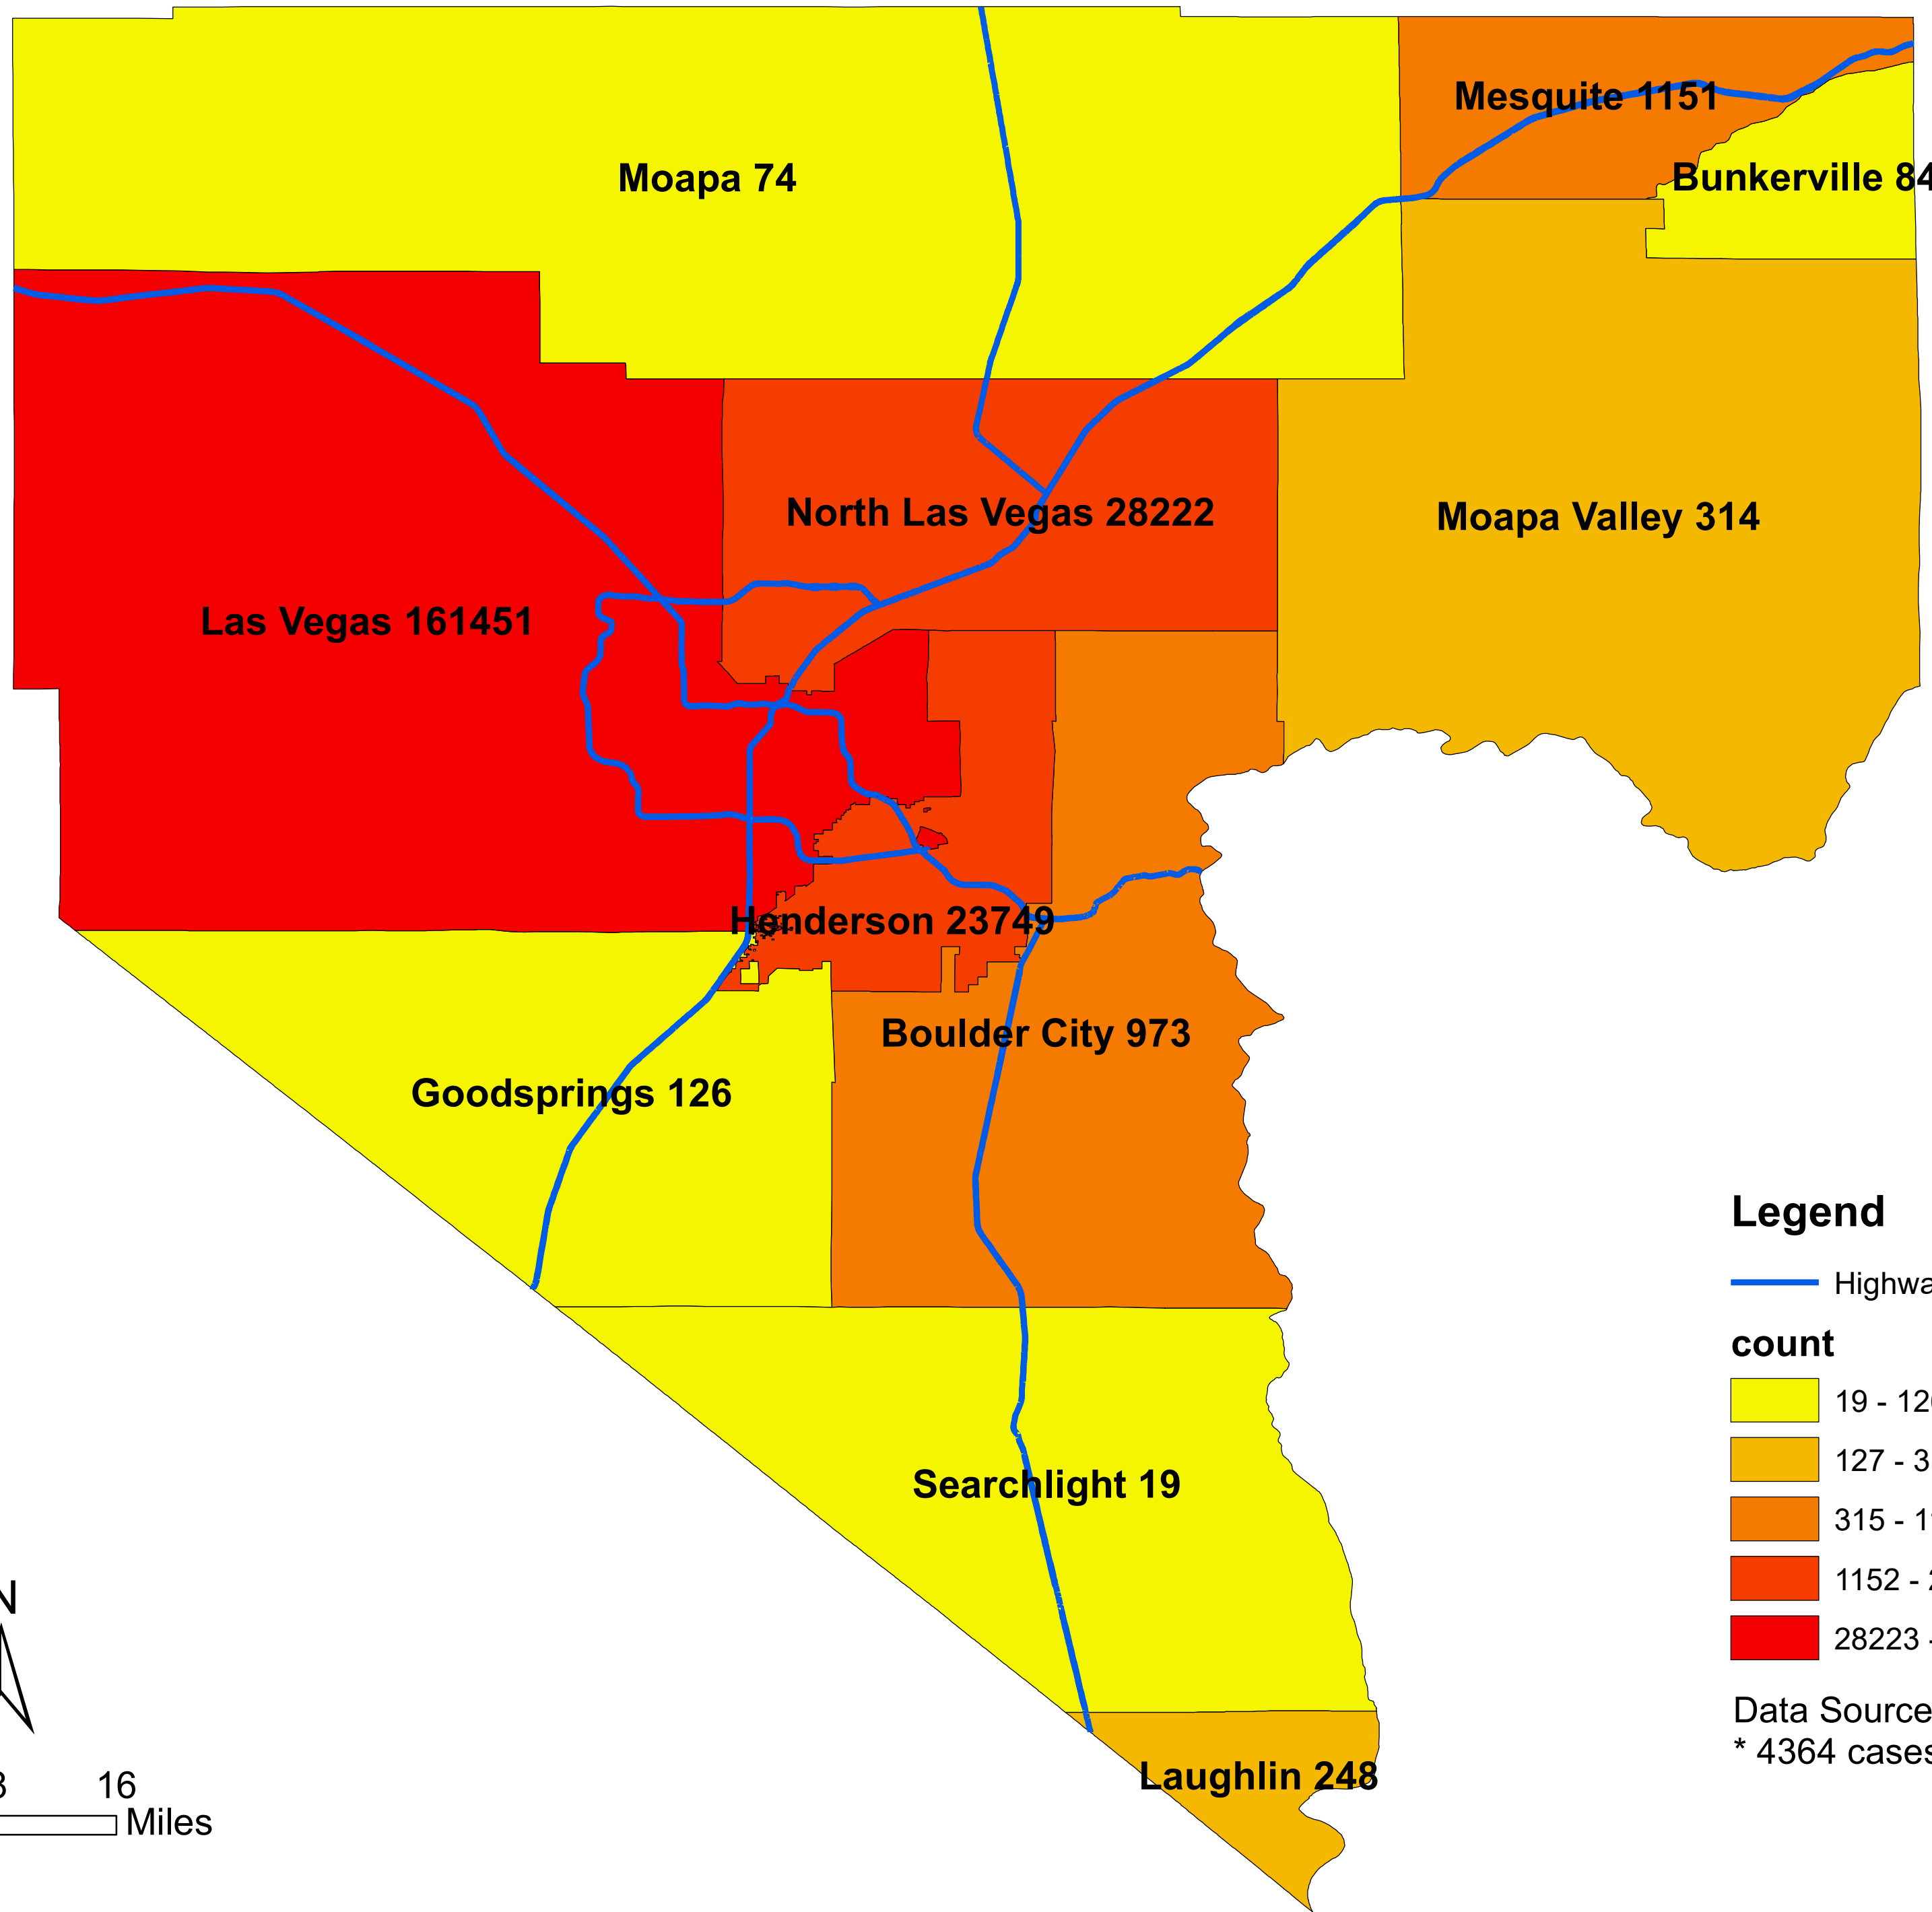

# Number of COVID-19 cases by city in Clark county (02.15.2021)

## Legend

— Highway

### count

Data Source: SNHD

\* 4364 cases without city information

0 4 8 16 Miles