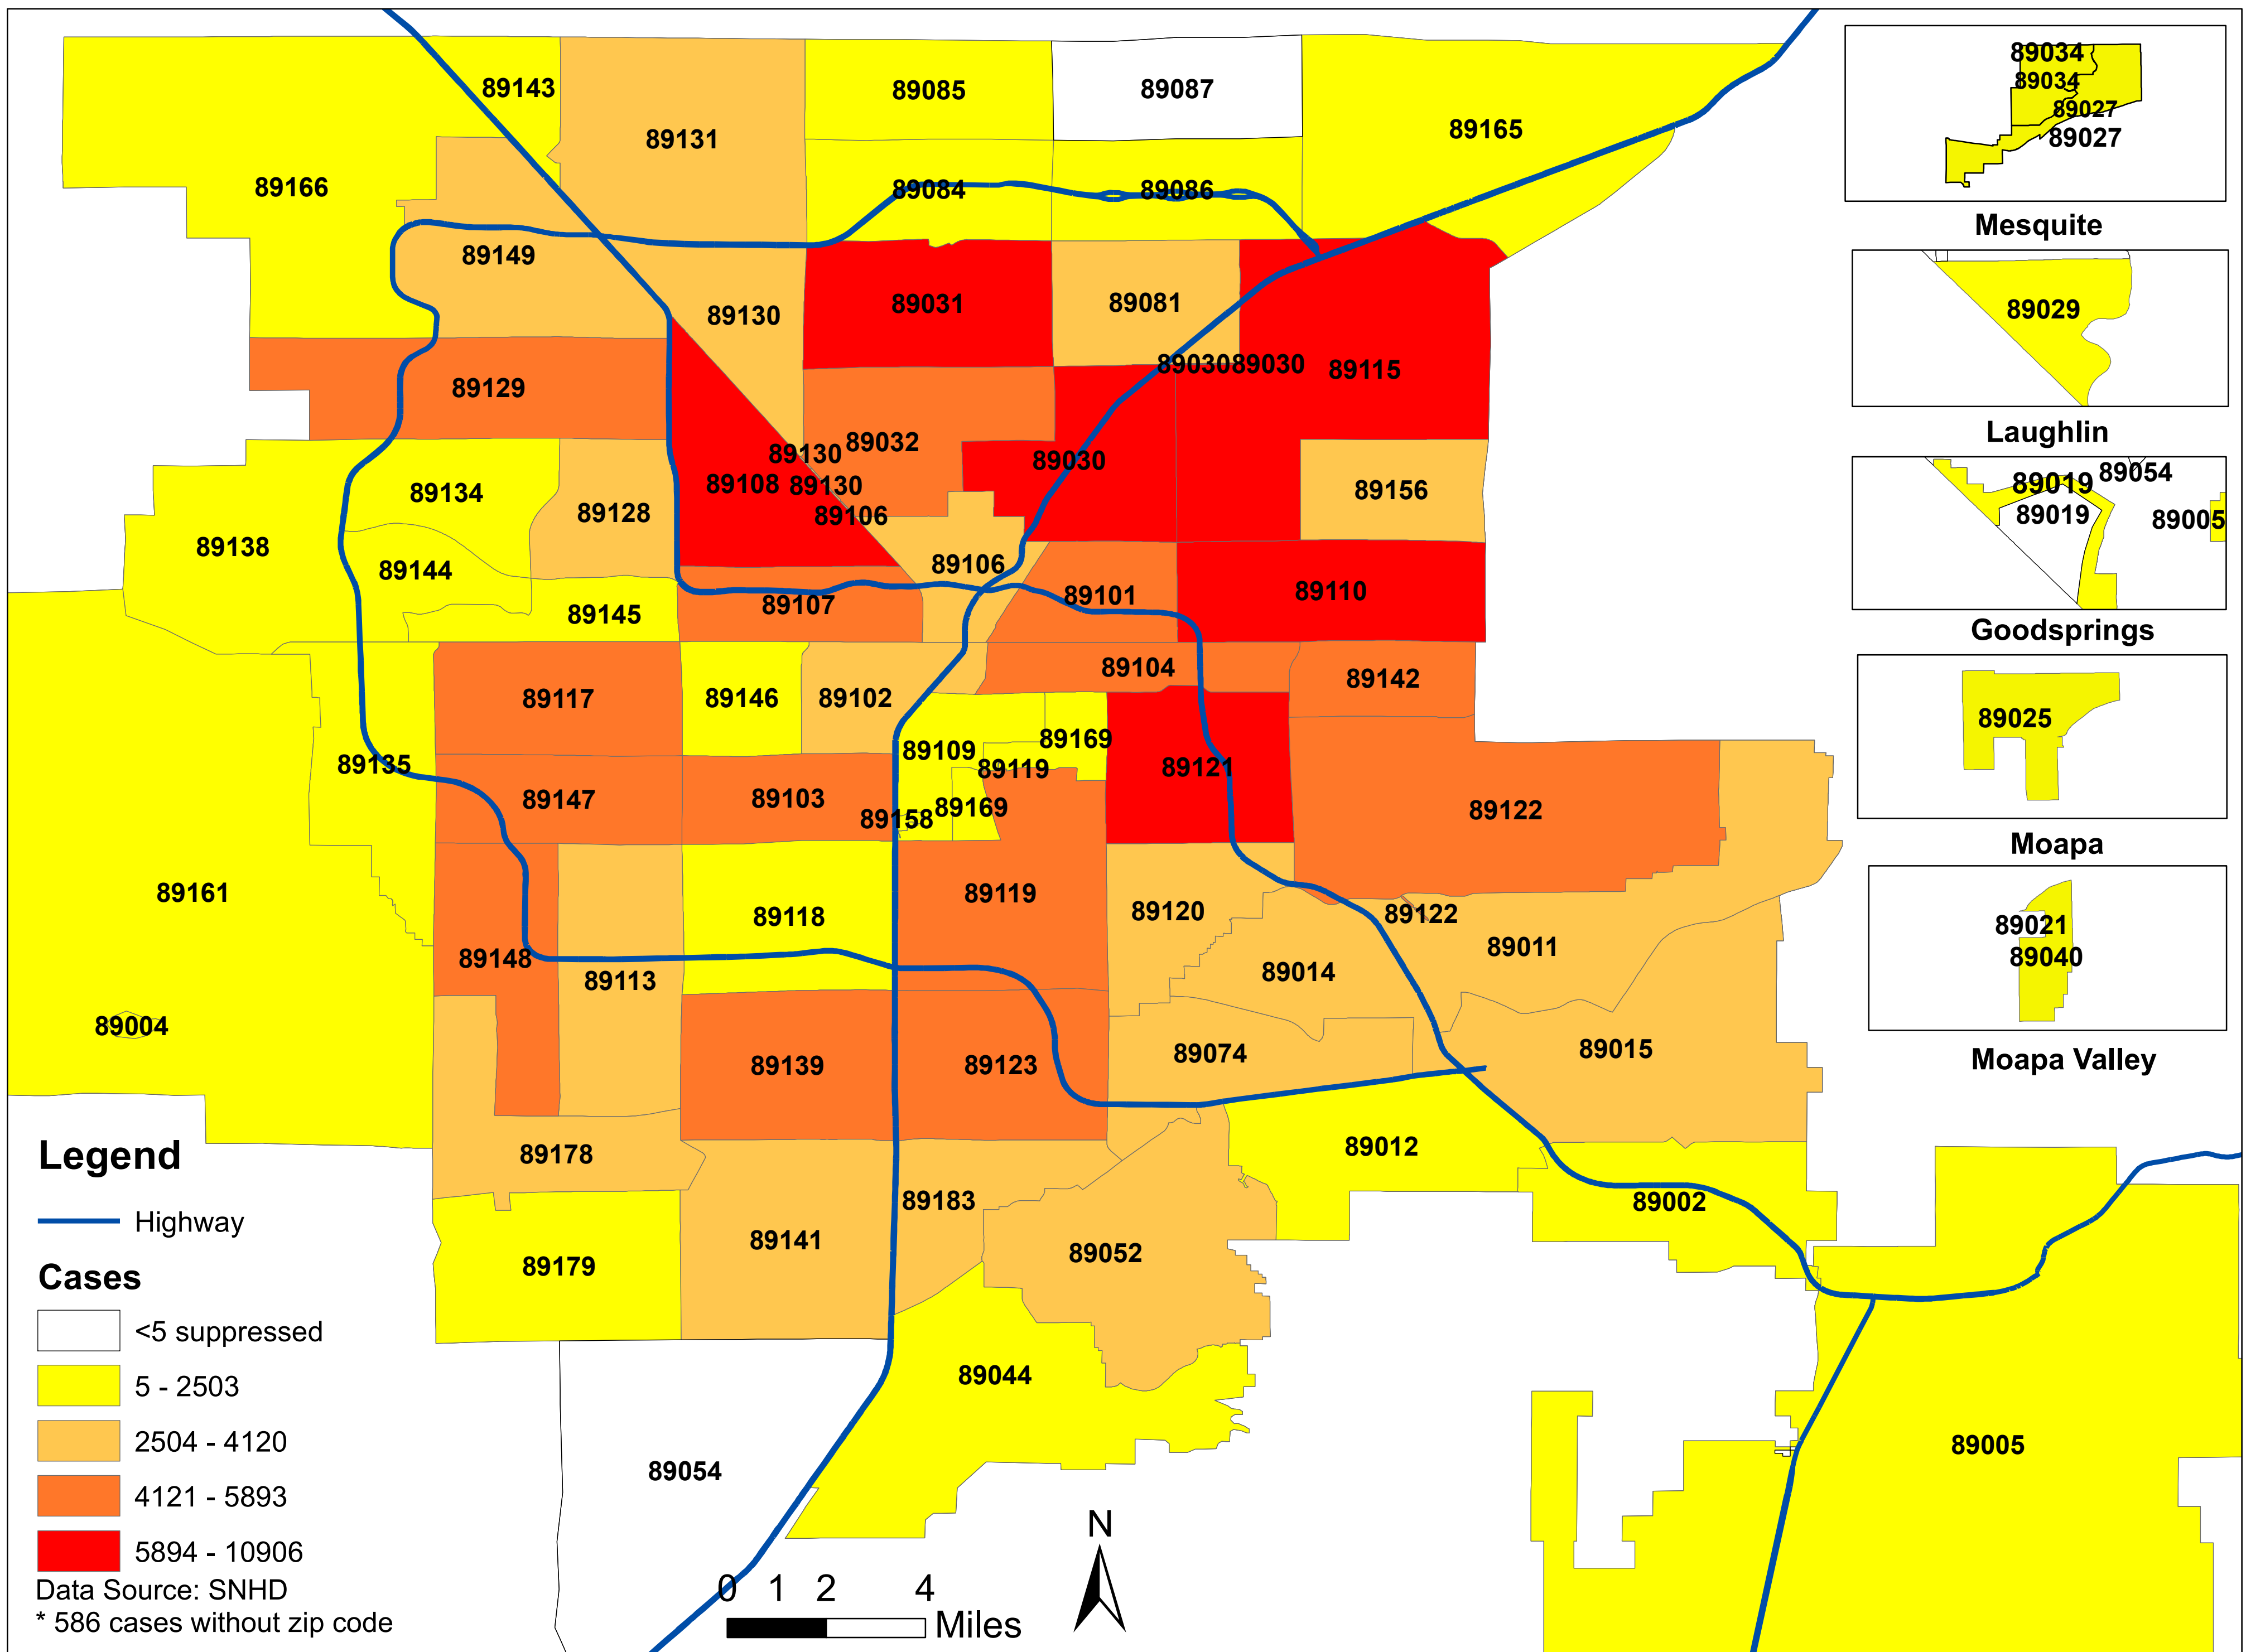

# Number of COVID-19 cases by zip code in Clark county (02.14.2021)

**Note: More than 5 cases reported from 89124**