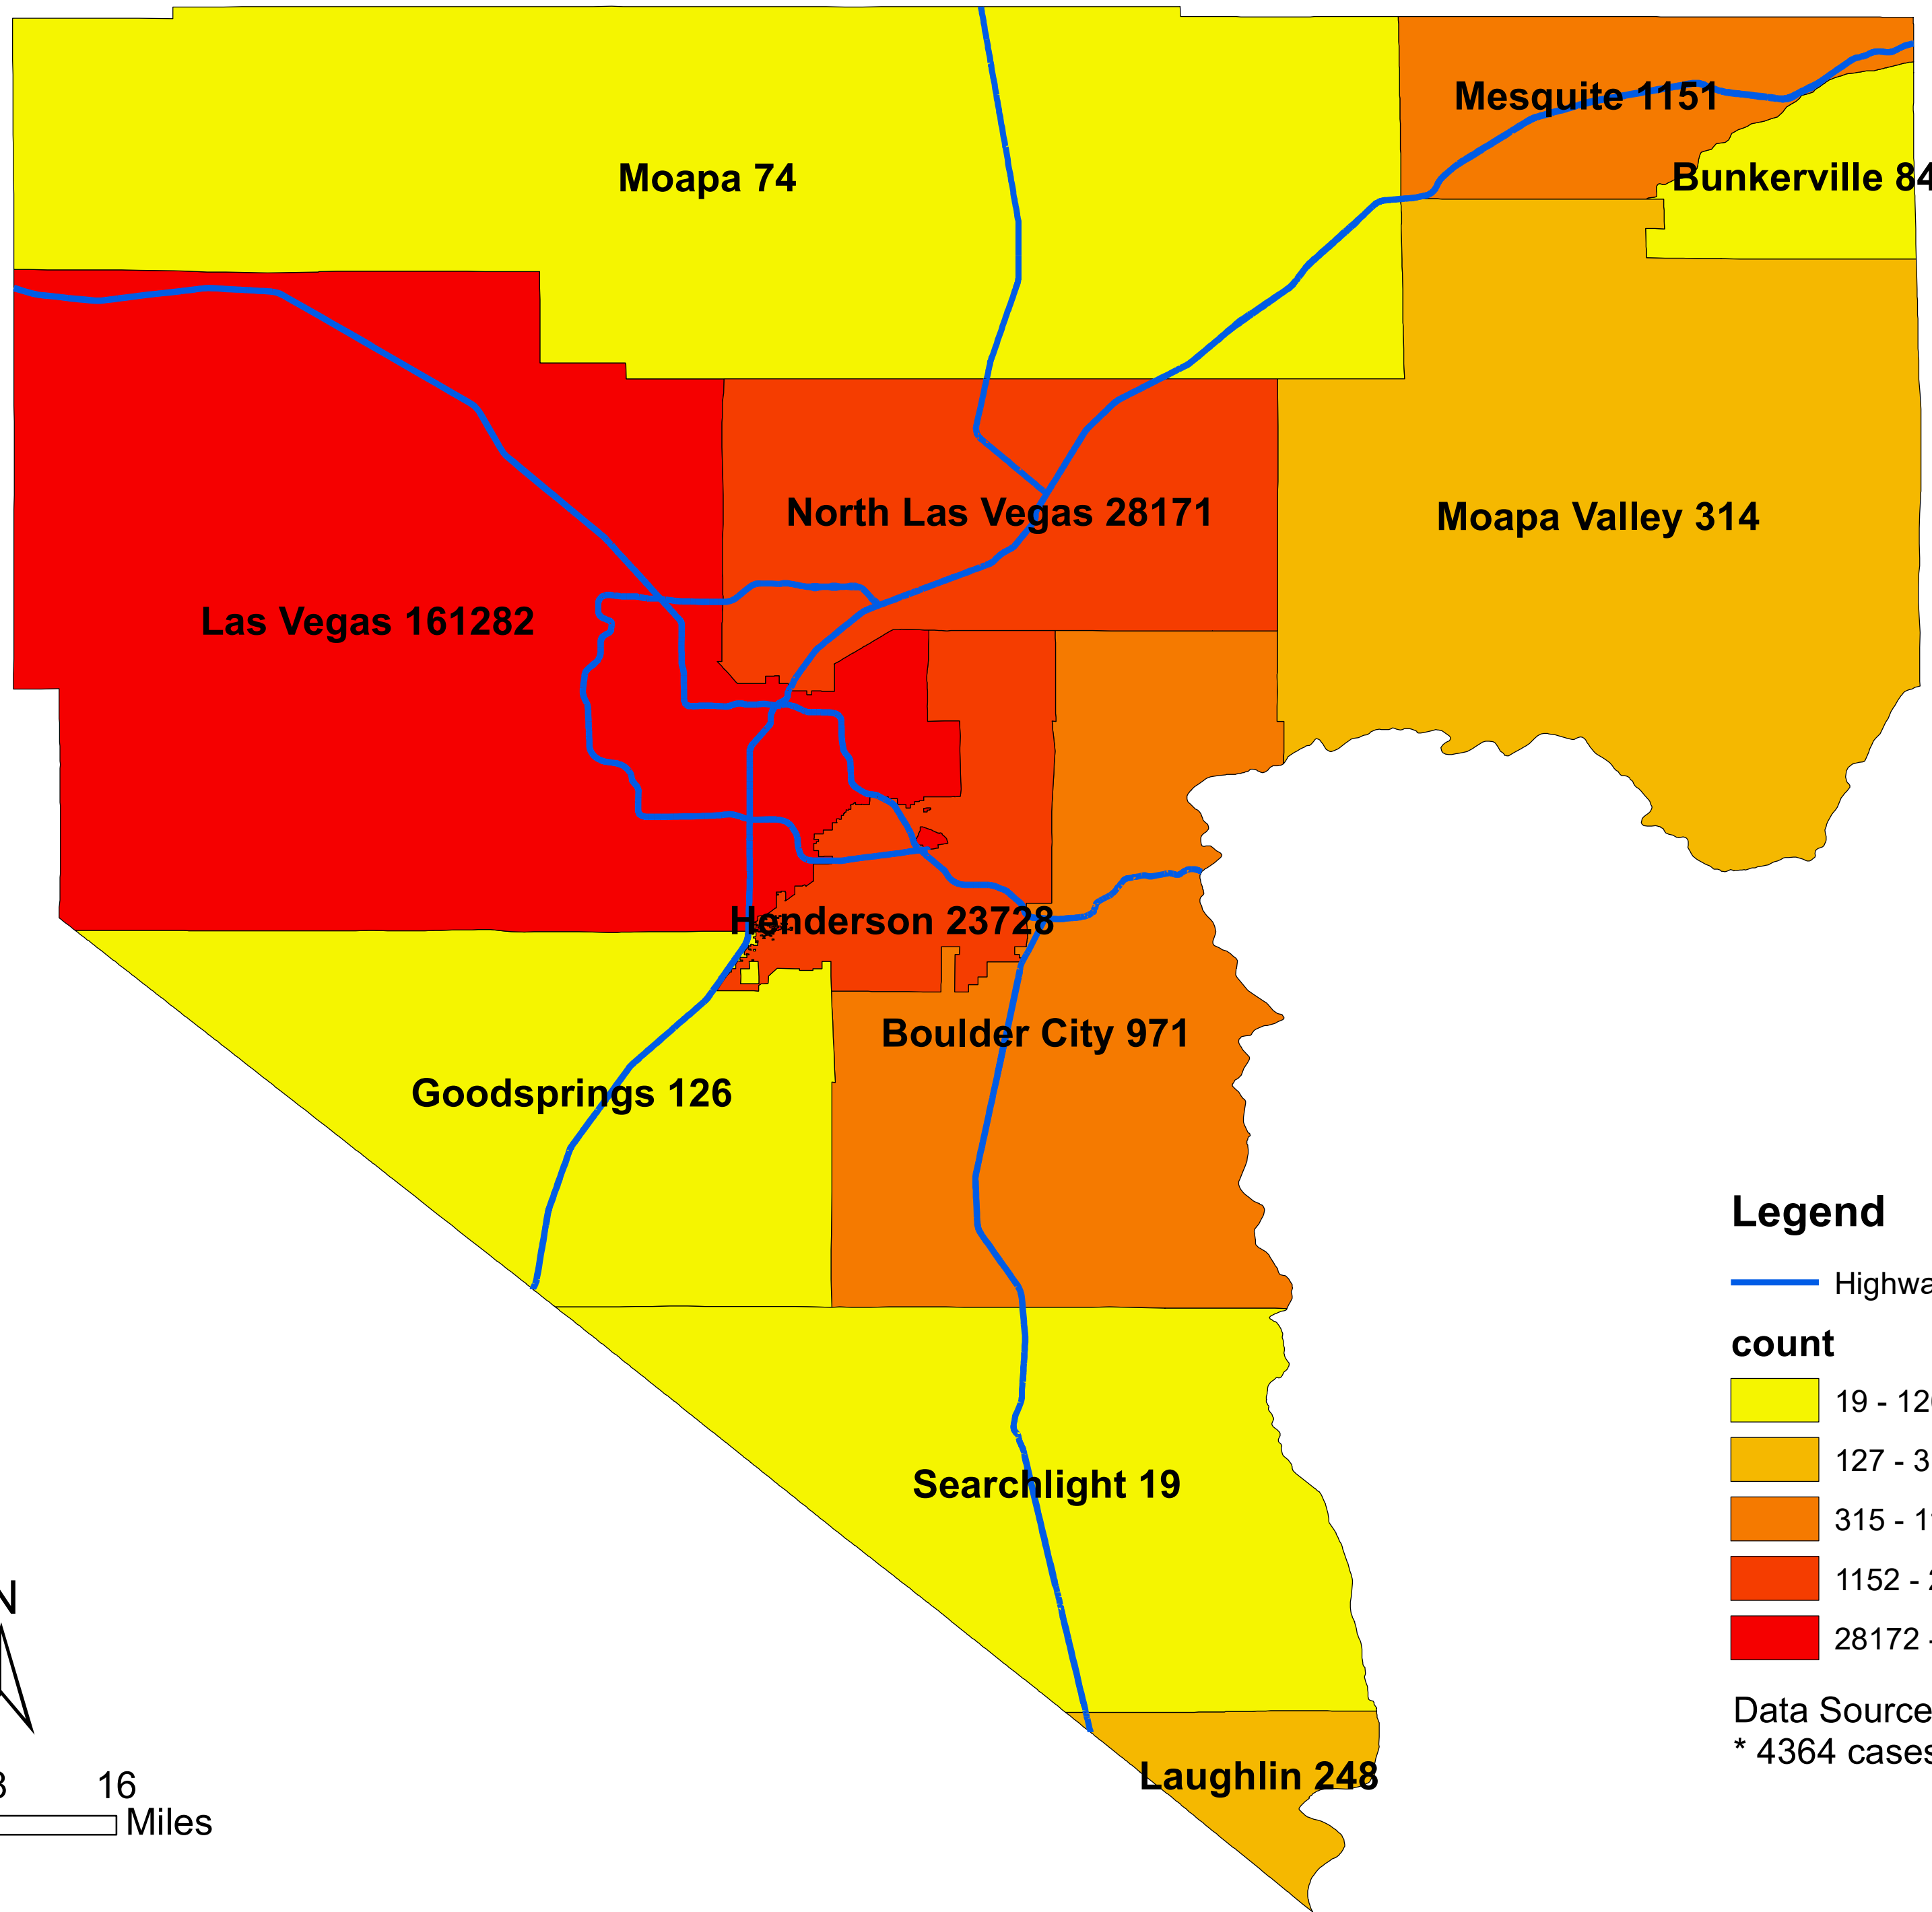

Number of COVID-19 cases by city in Clark county (02.14.2021)

Legend

— Highway

count

Data Source: SNHD

* 4364 cases without city information

0 4 8 16
Miles