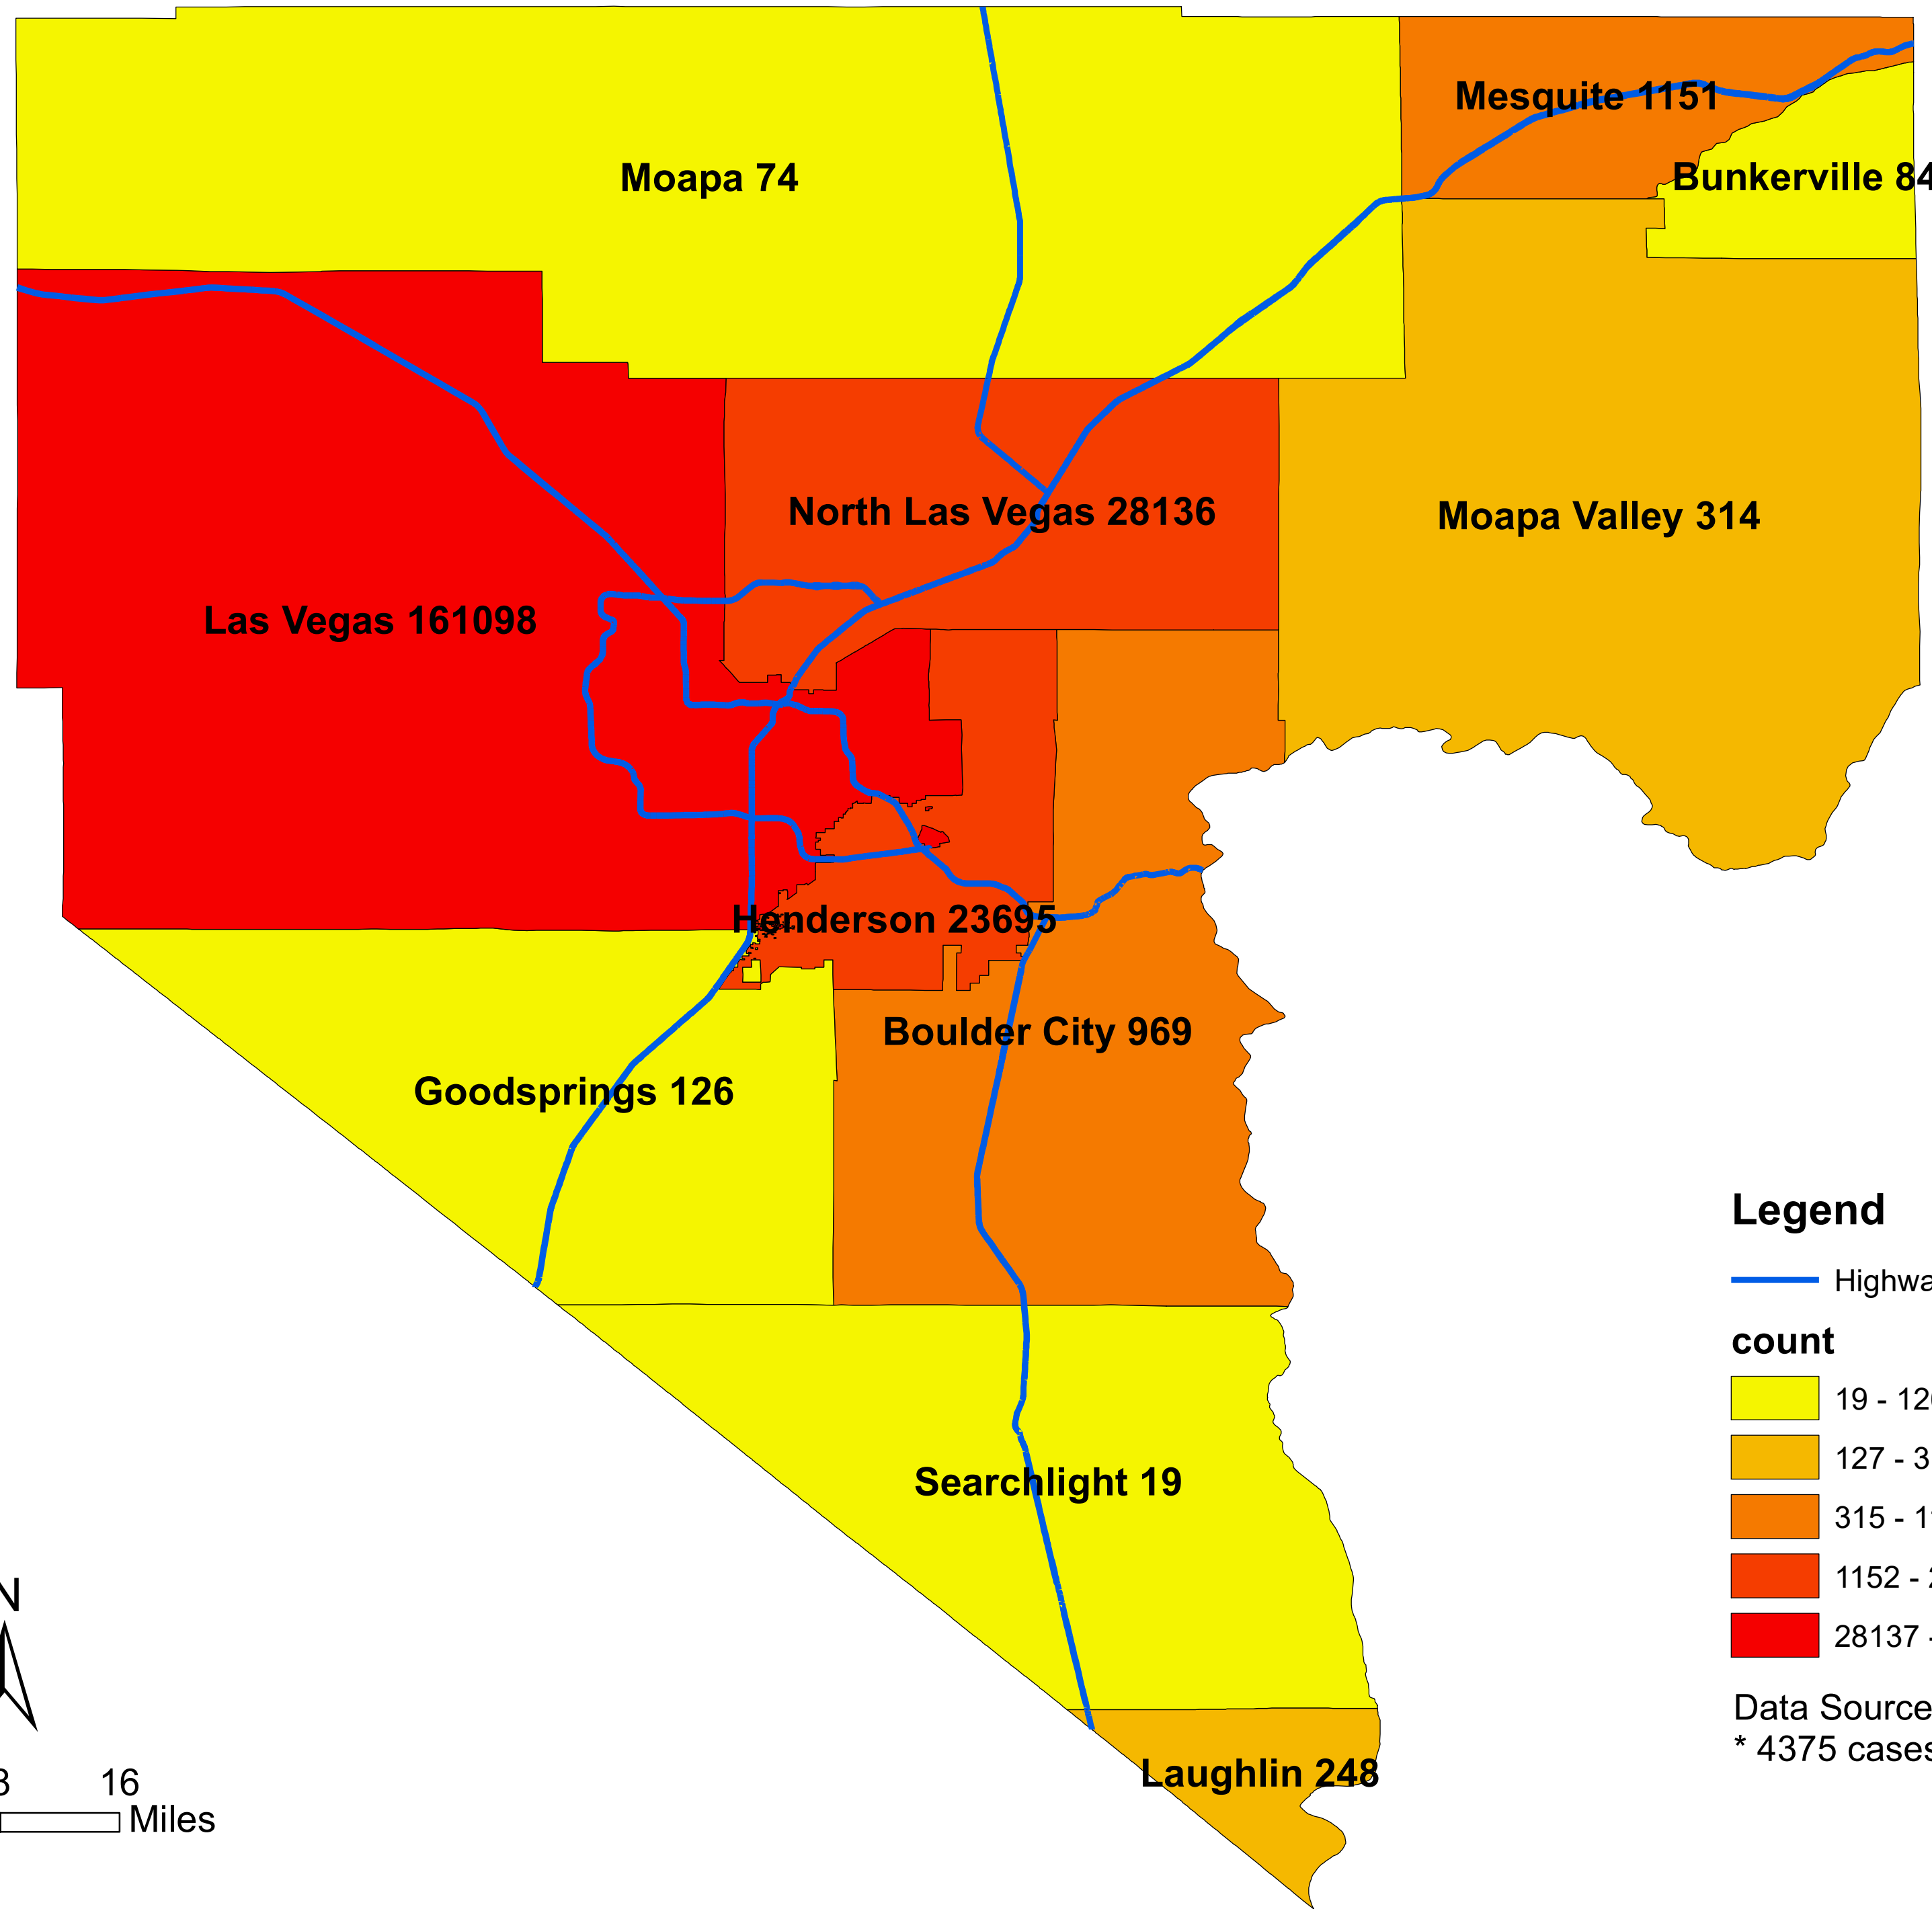

Number of COVID-19 cases by city in Clark county (02.13.2021)

Legend

— Highway

count

Data Source: SNHD

* 4375 cases without city information

0 4 8 16 Miles