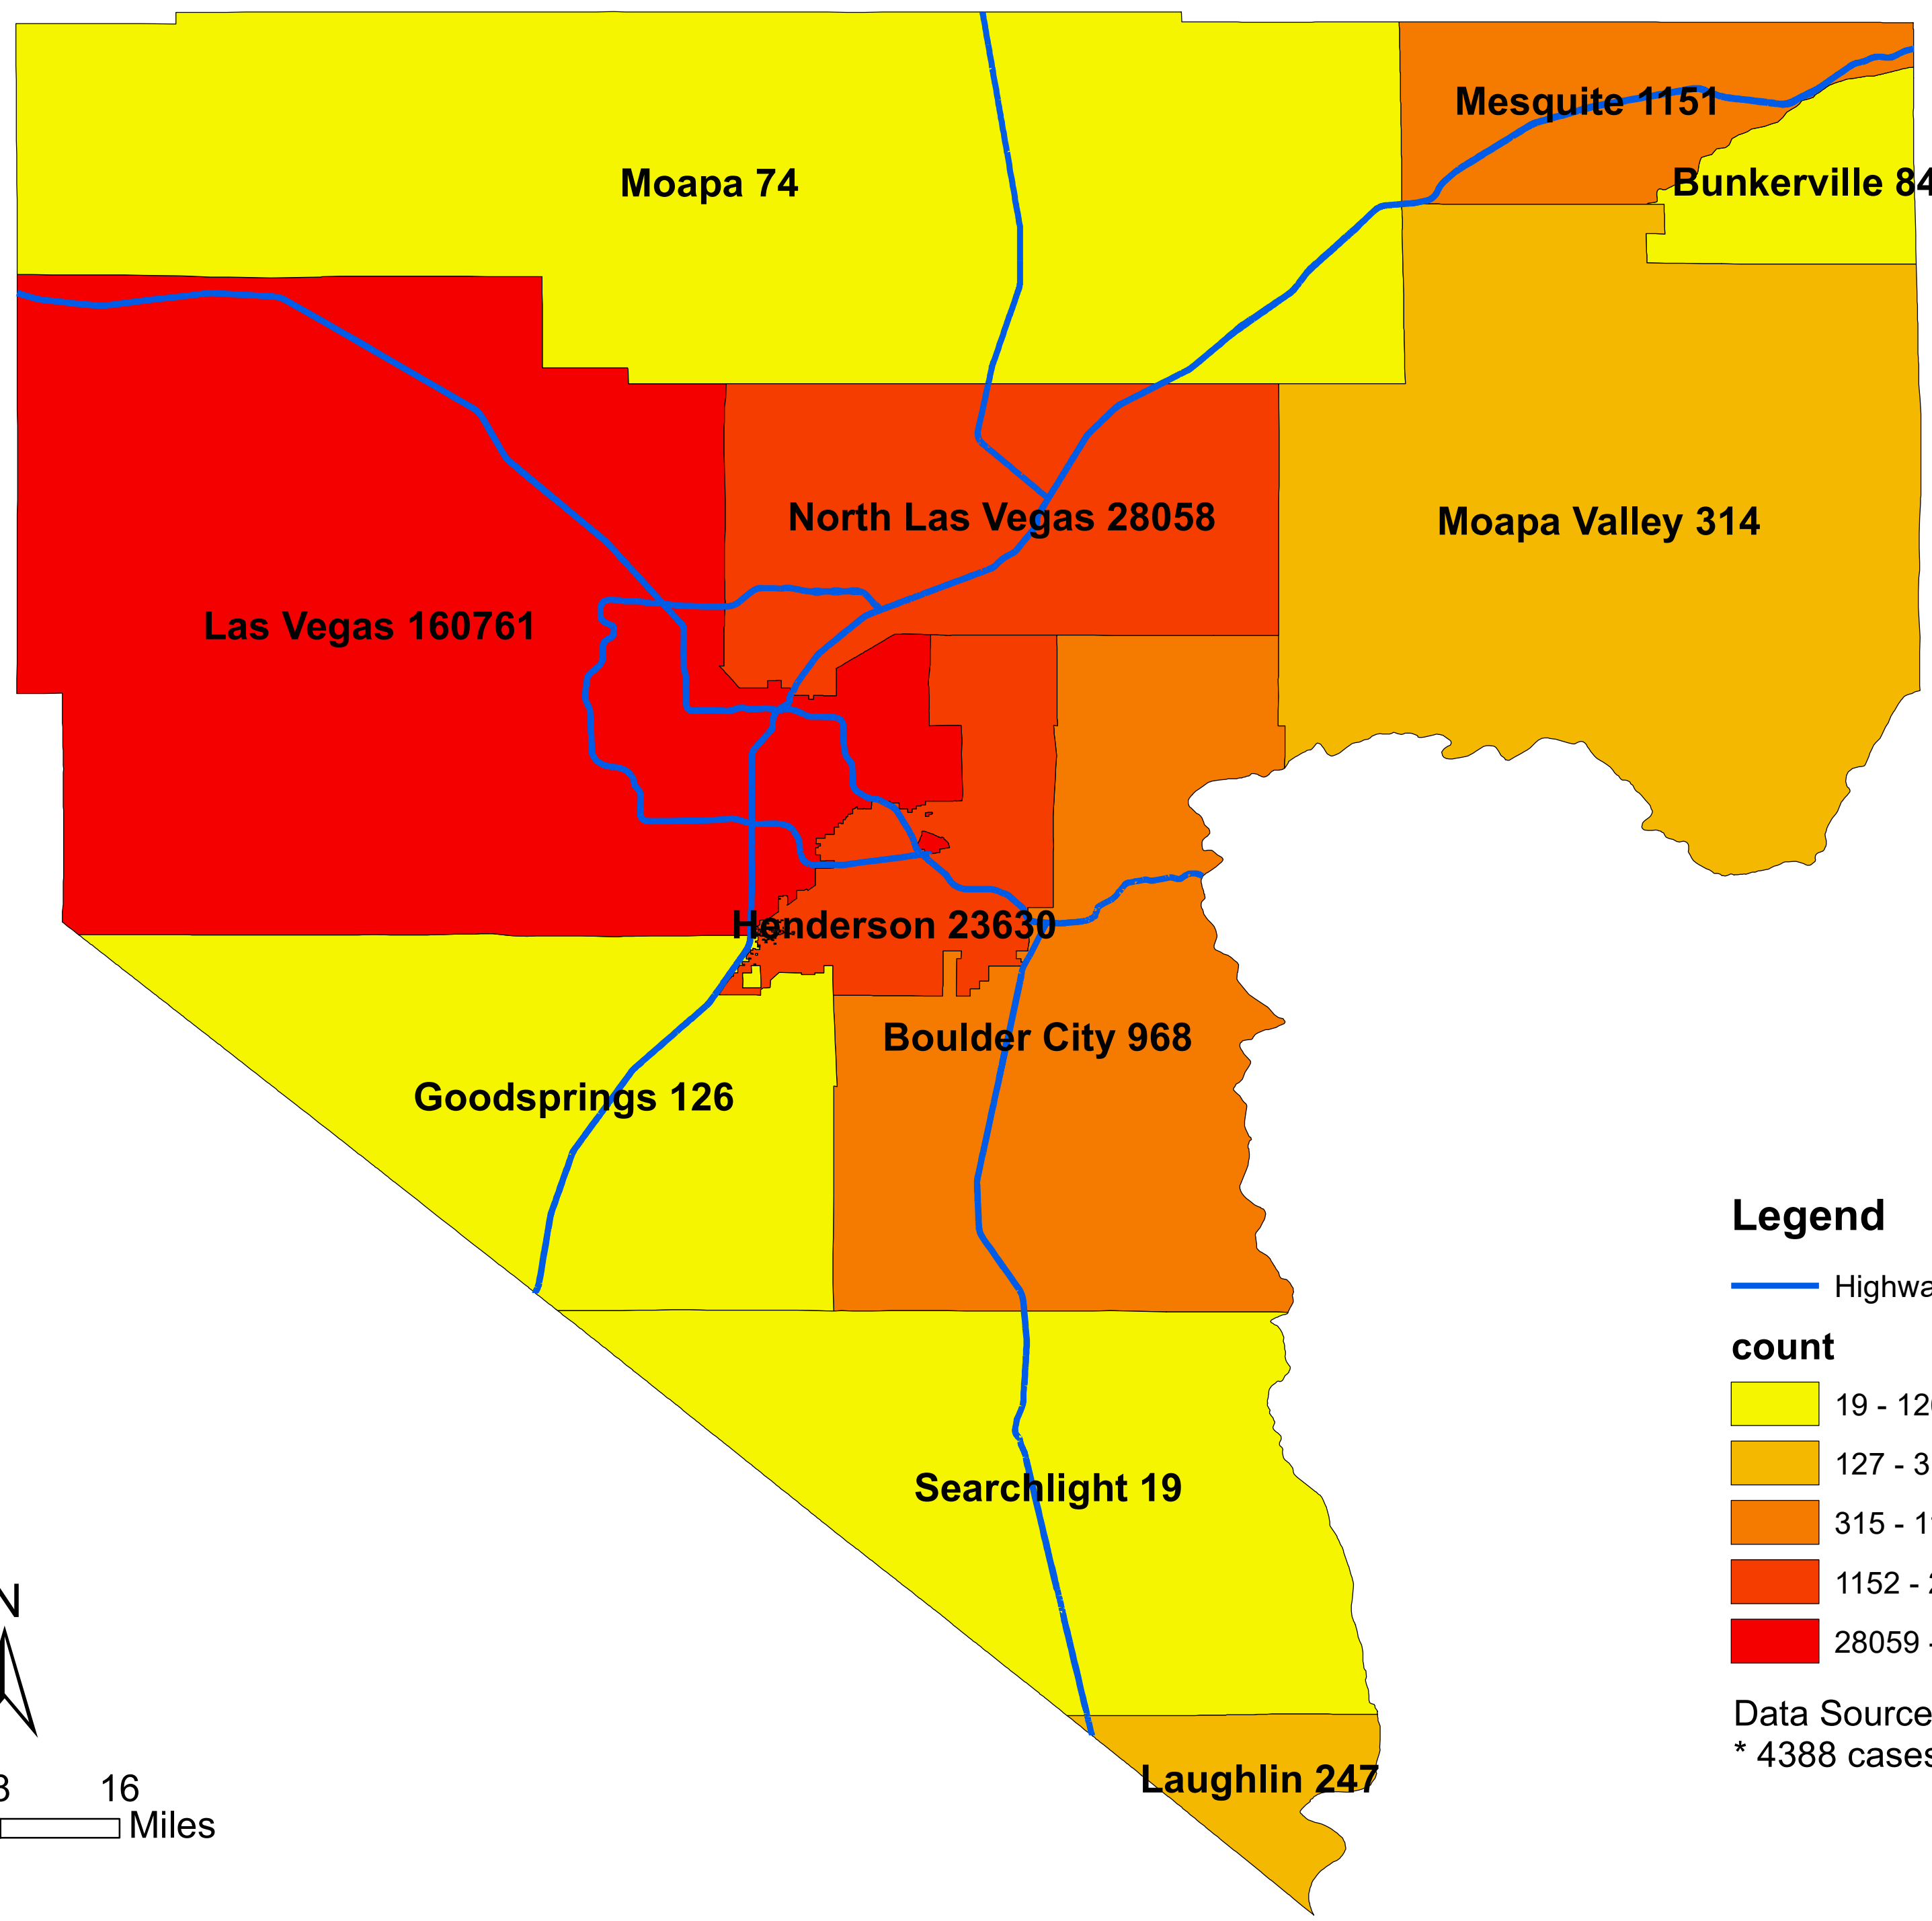

Number of COVID-19 cases by city in Clark county (02.12.2021)

Legend

— Highway

count

- 19 - 126
- 127 - 314
- 315 - 1151
- 1152 - 28058
- 28059 - 160761

Data Source: SNHD
* 4388 cases without city information