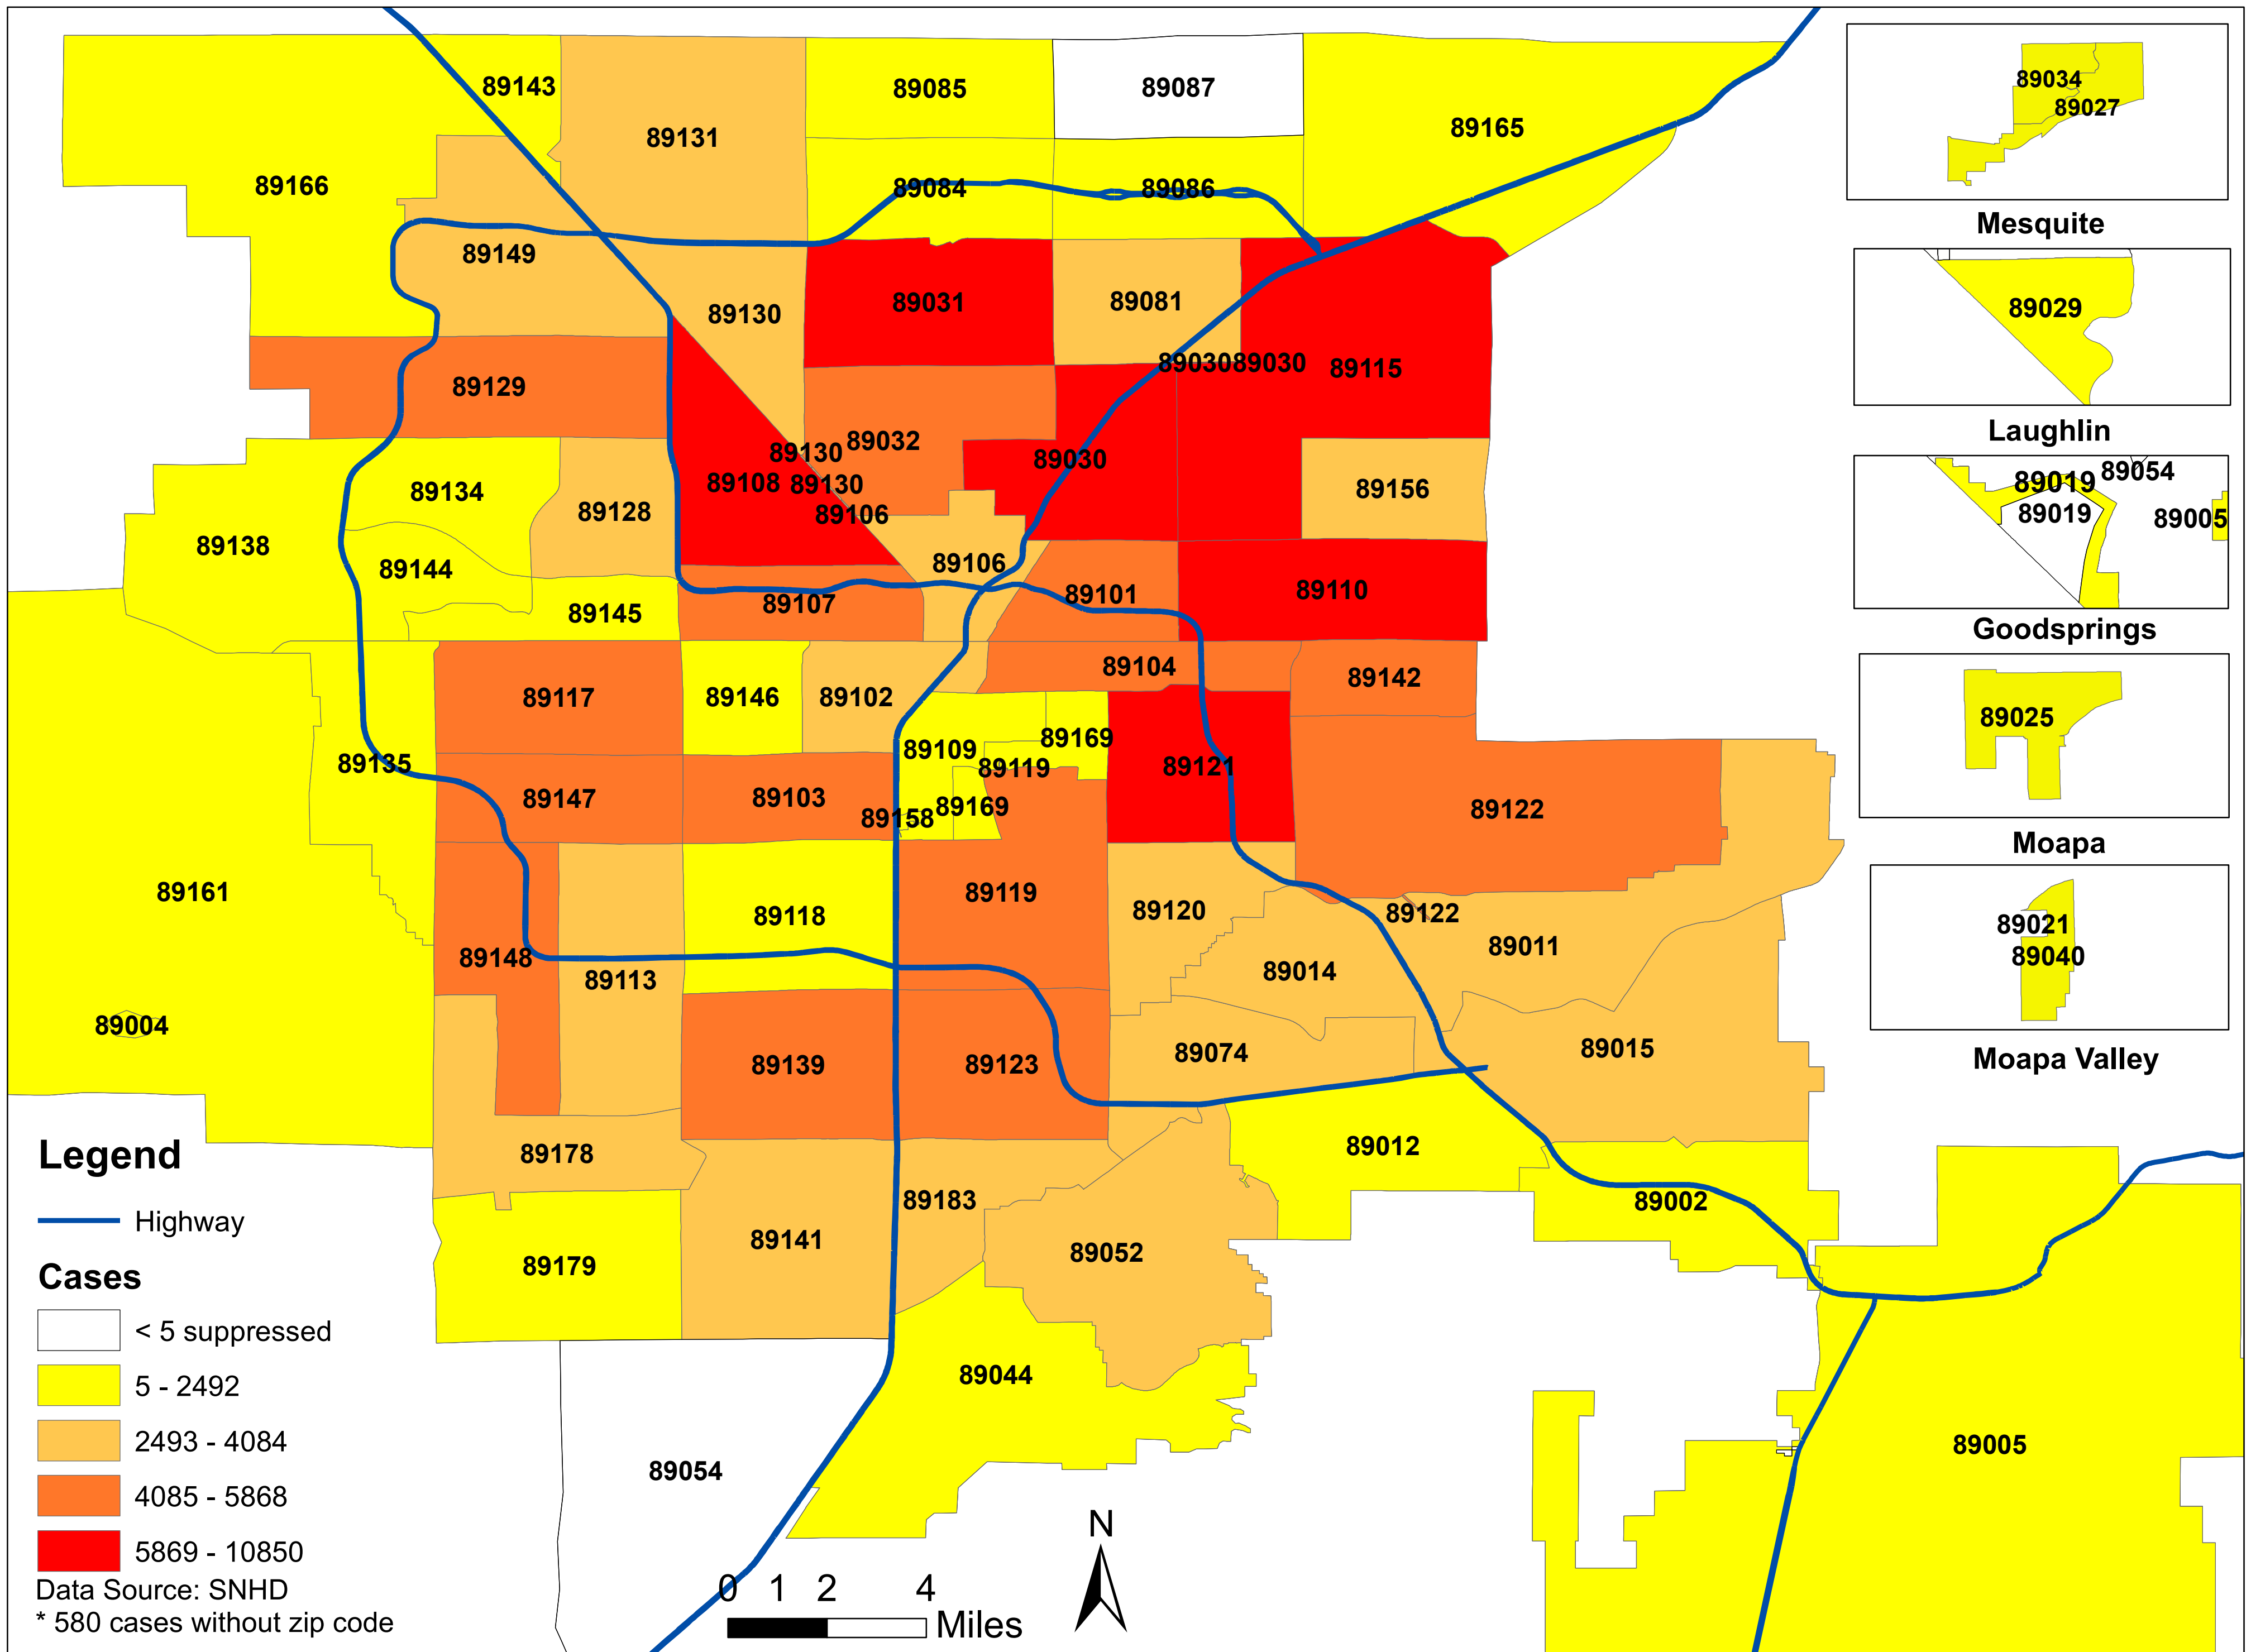

# Number of COVID-19 cases by zip code in Clark county (02.11.2021)

**Note: More than 5 cases reported from 89124**