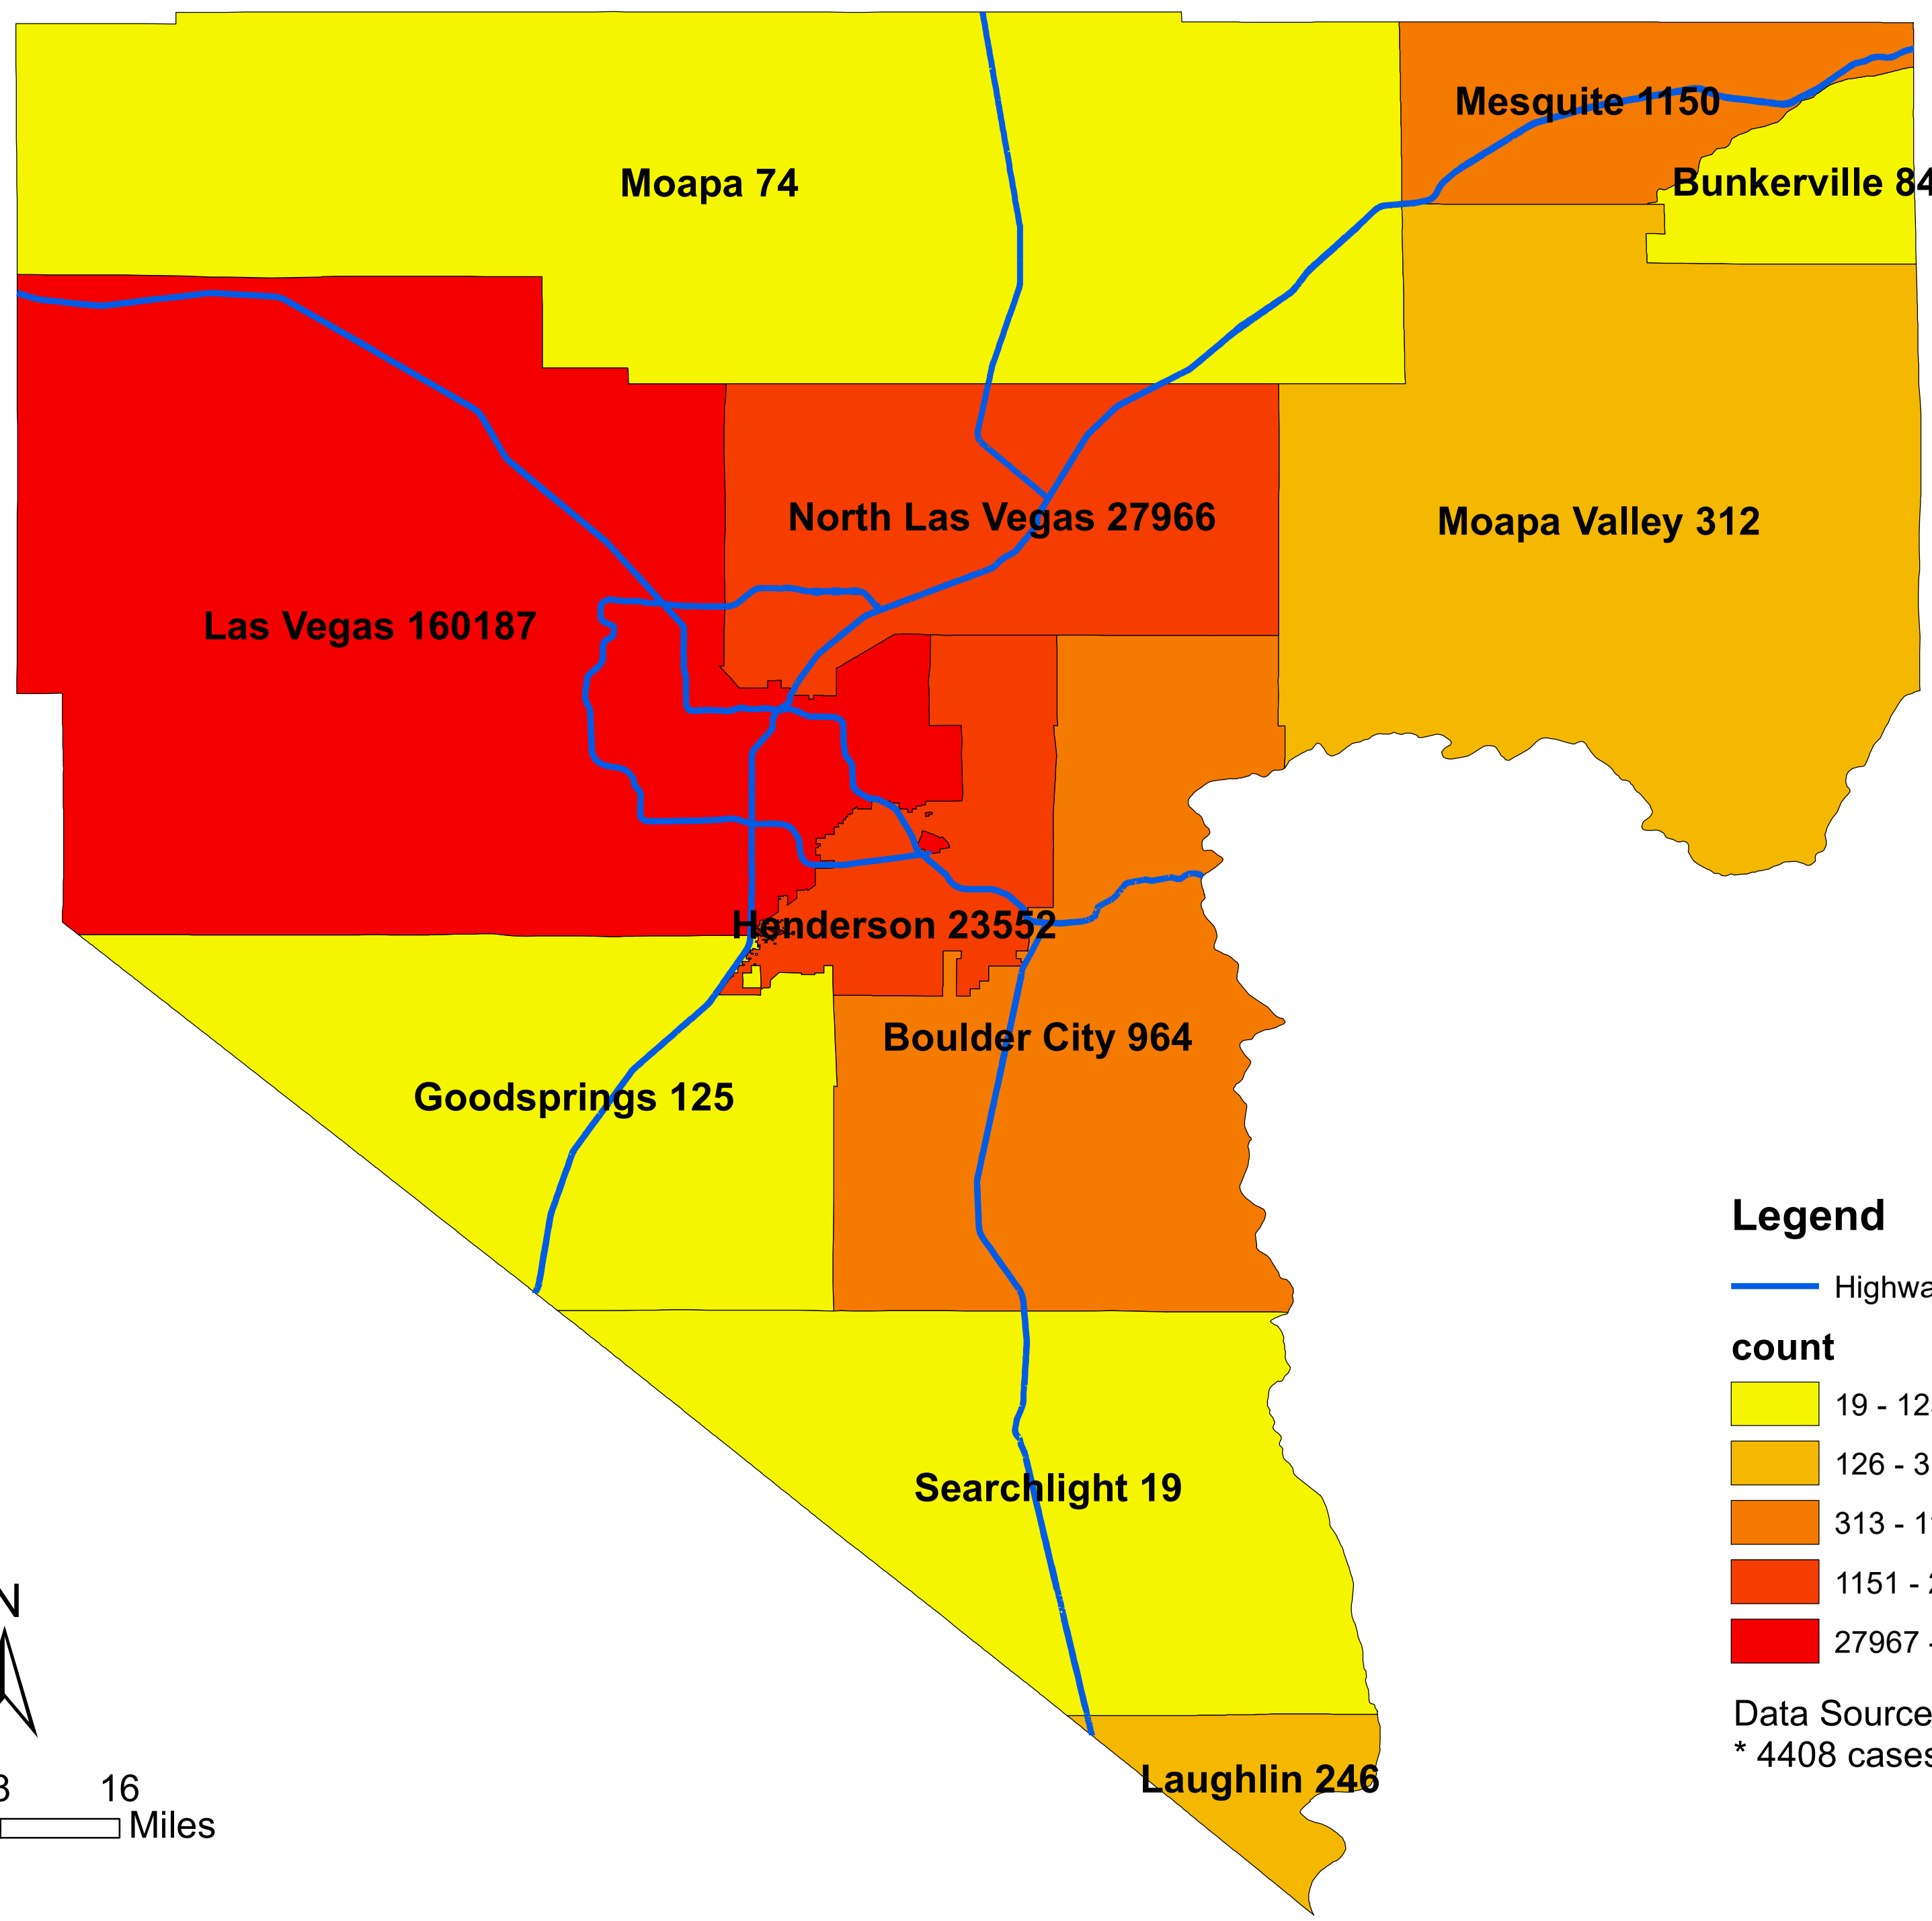

Number of COVID-19 cases by city in Clark county (02.11.2021)

Data Source: SNHD
* 4408 cases without city information