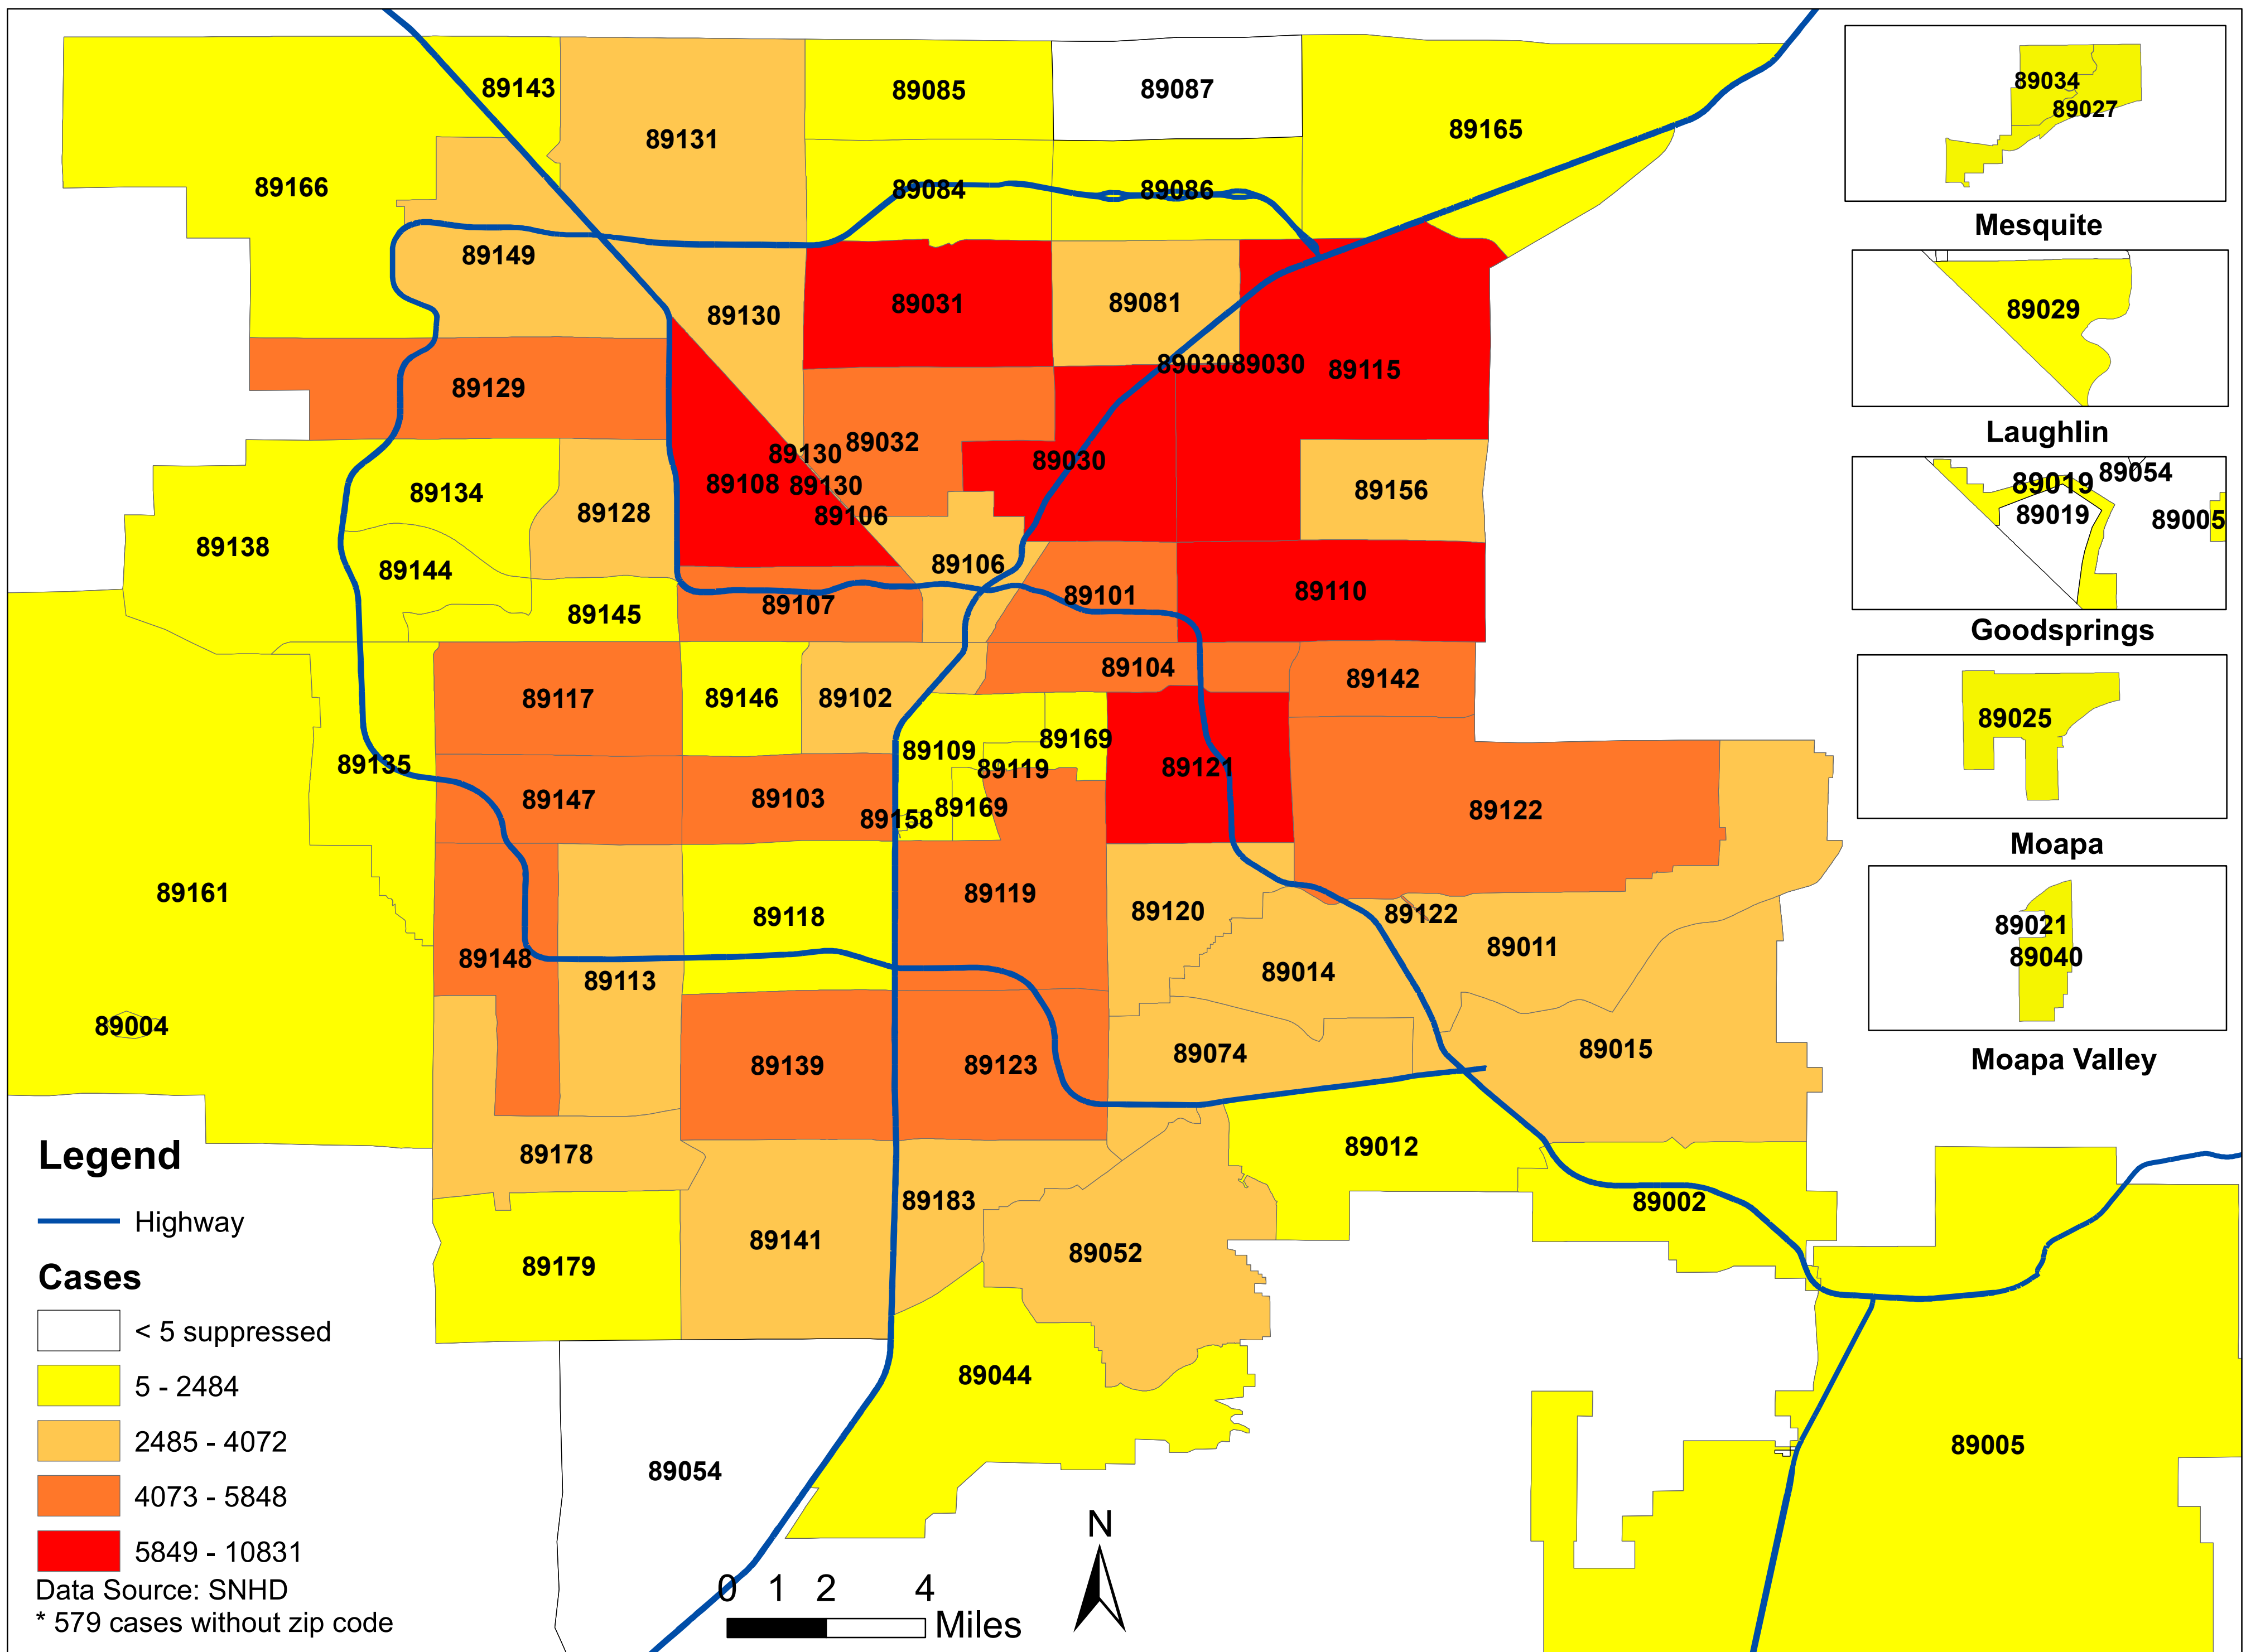

# Number of COVID-19 cases by zip code in Clark county (02.10.2021)

**Note: More than 5 cases reported from 89124**