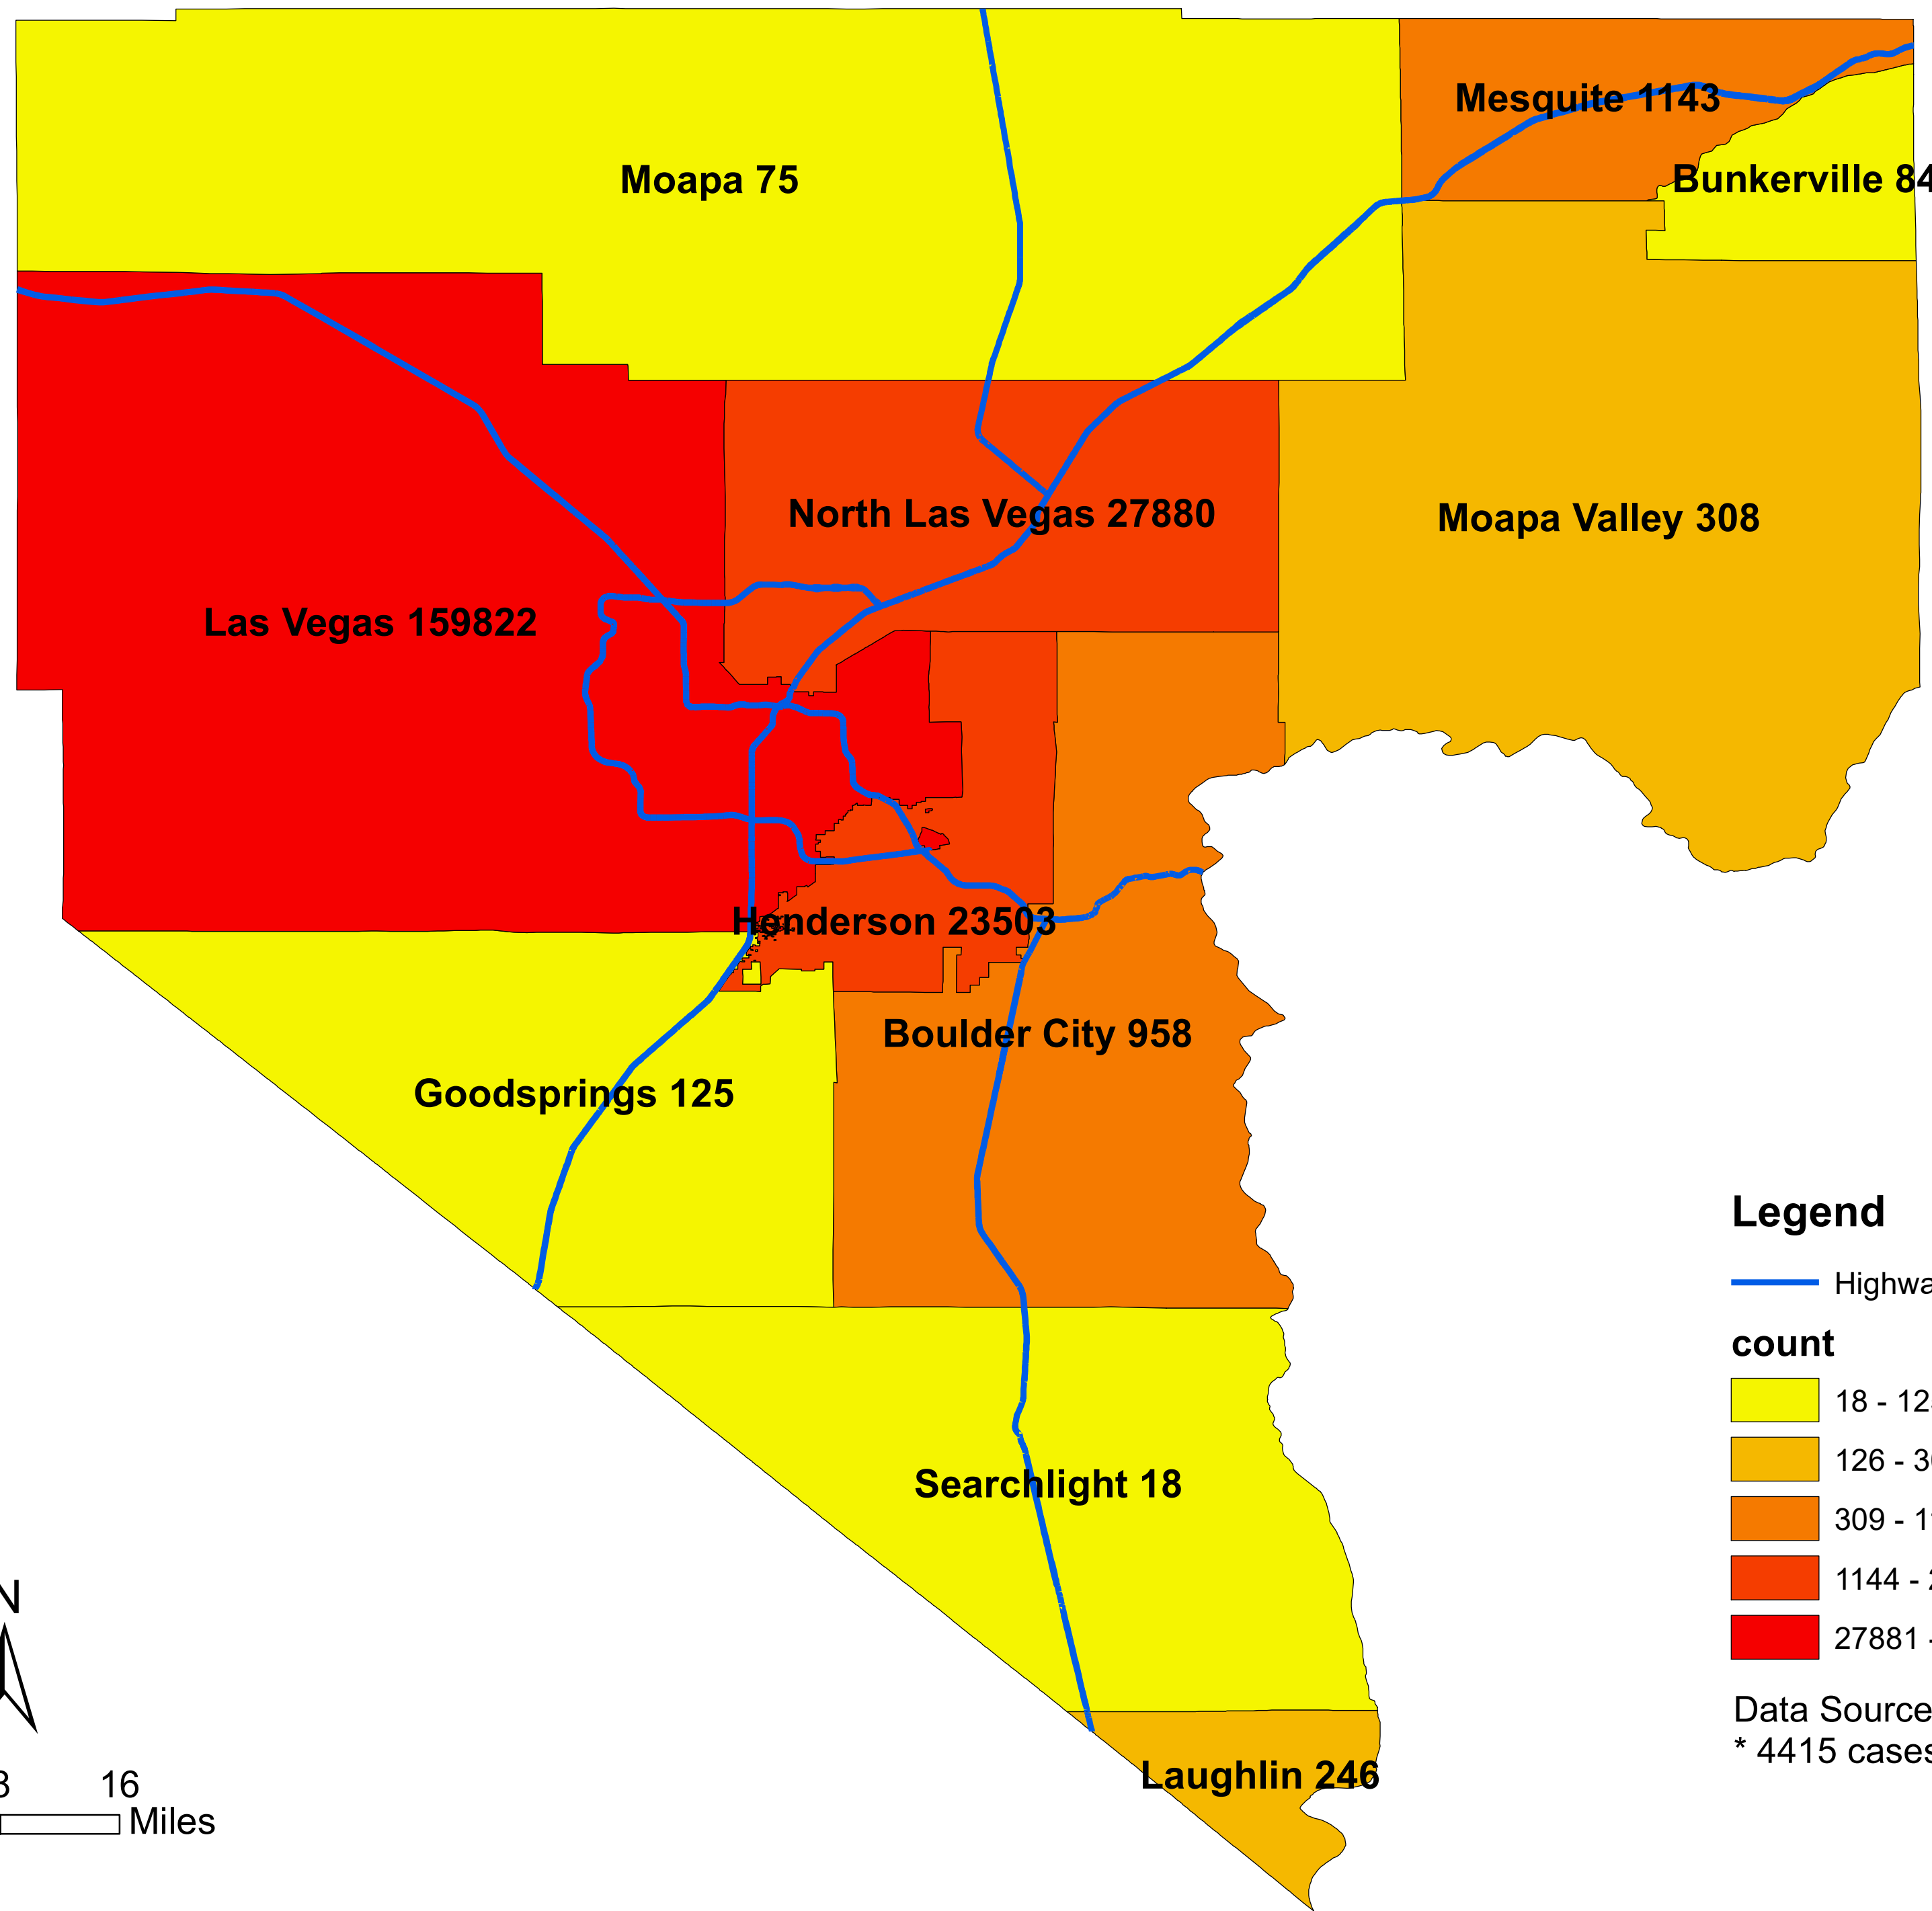

Number of COVID-19 cases by city in Clark county (02.10.2021)

Legend

— Highway

count

Data Source: SNHD

* 4415 cases without city information

0 4 8 16 Miles