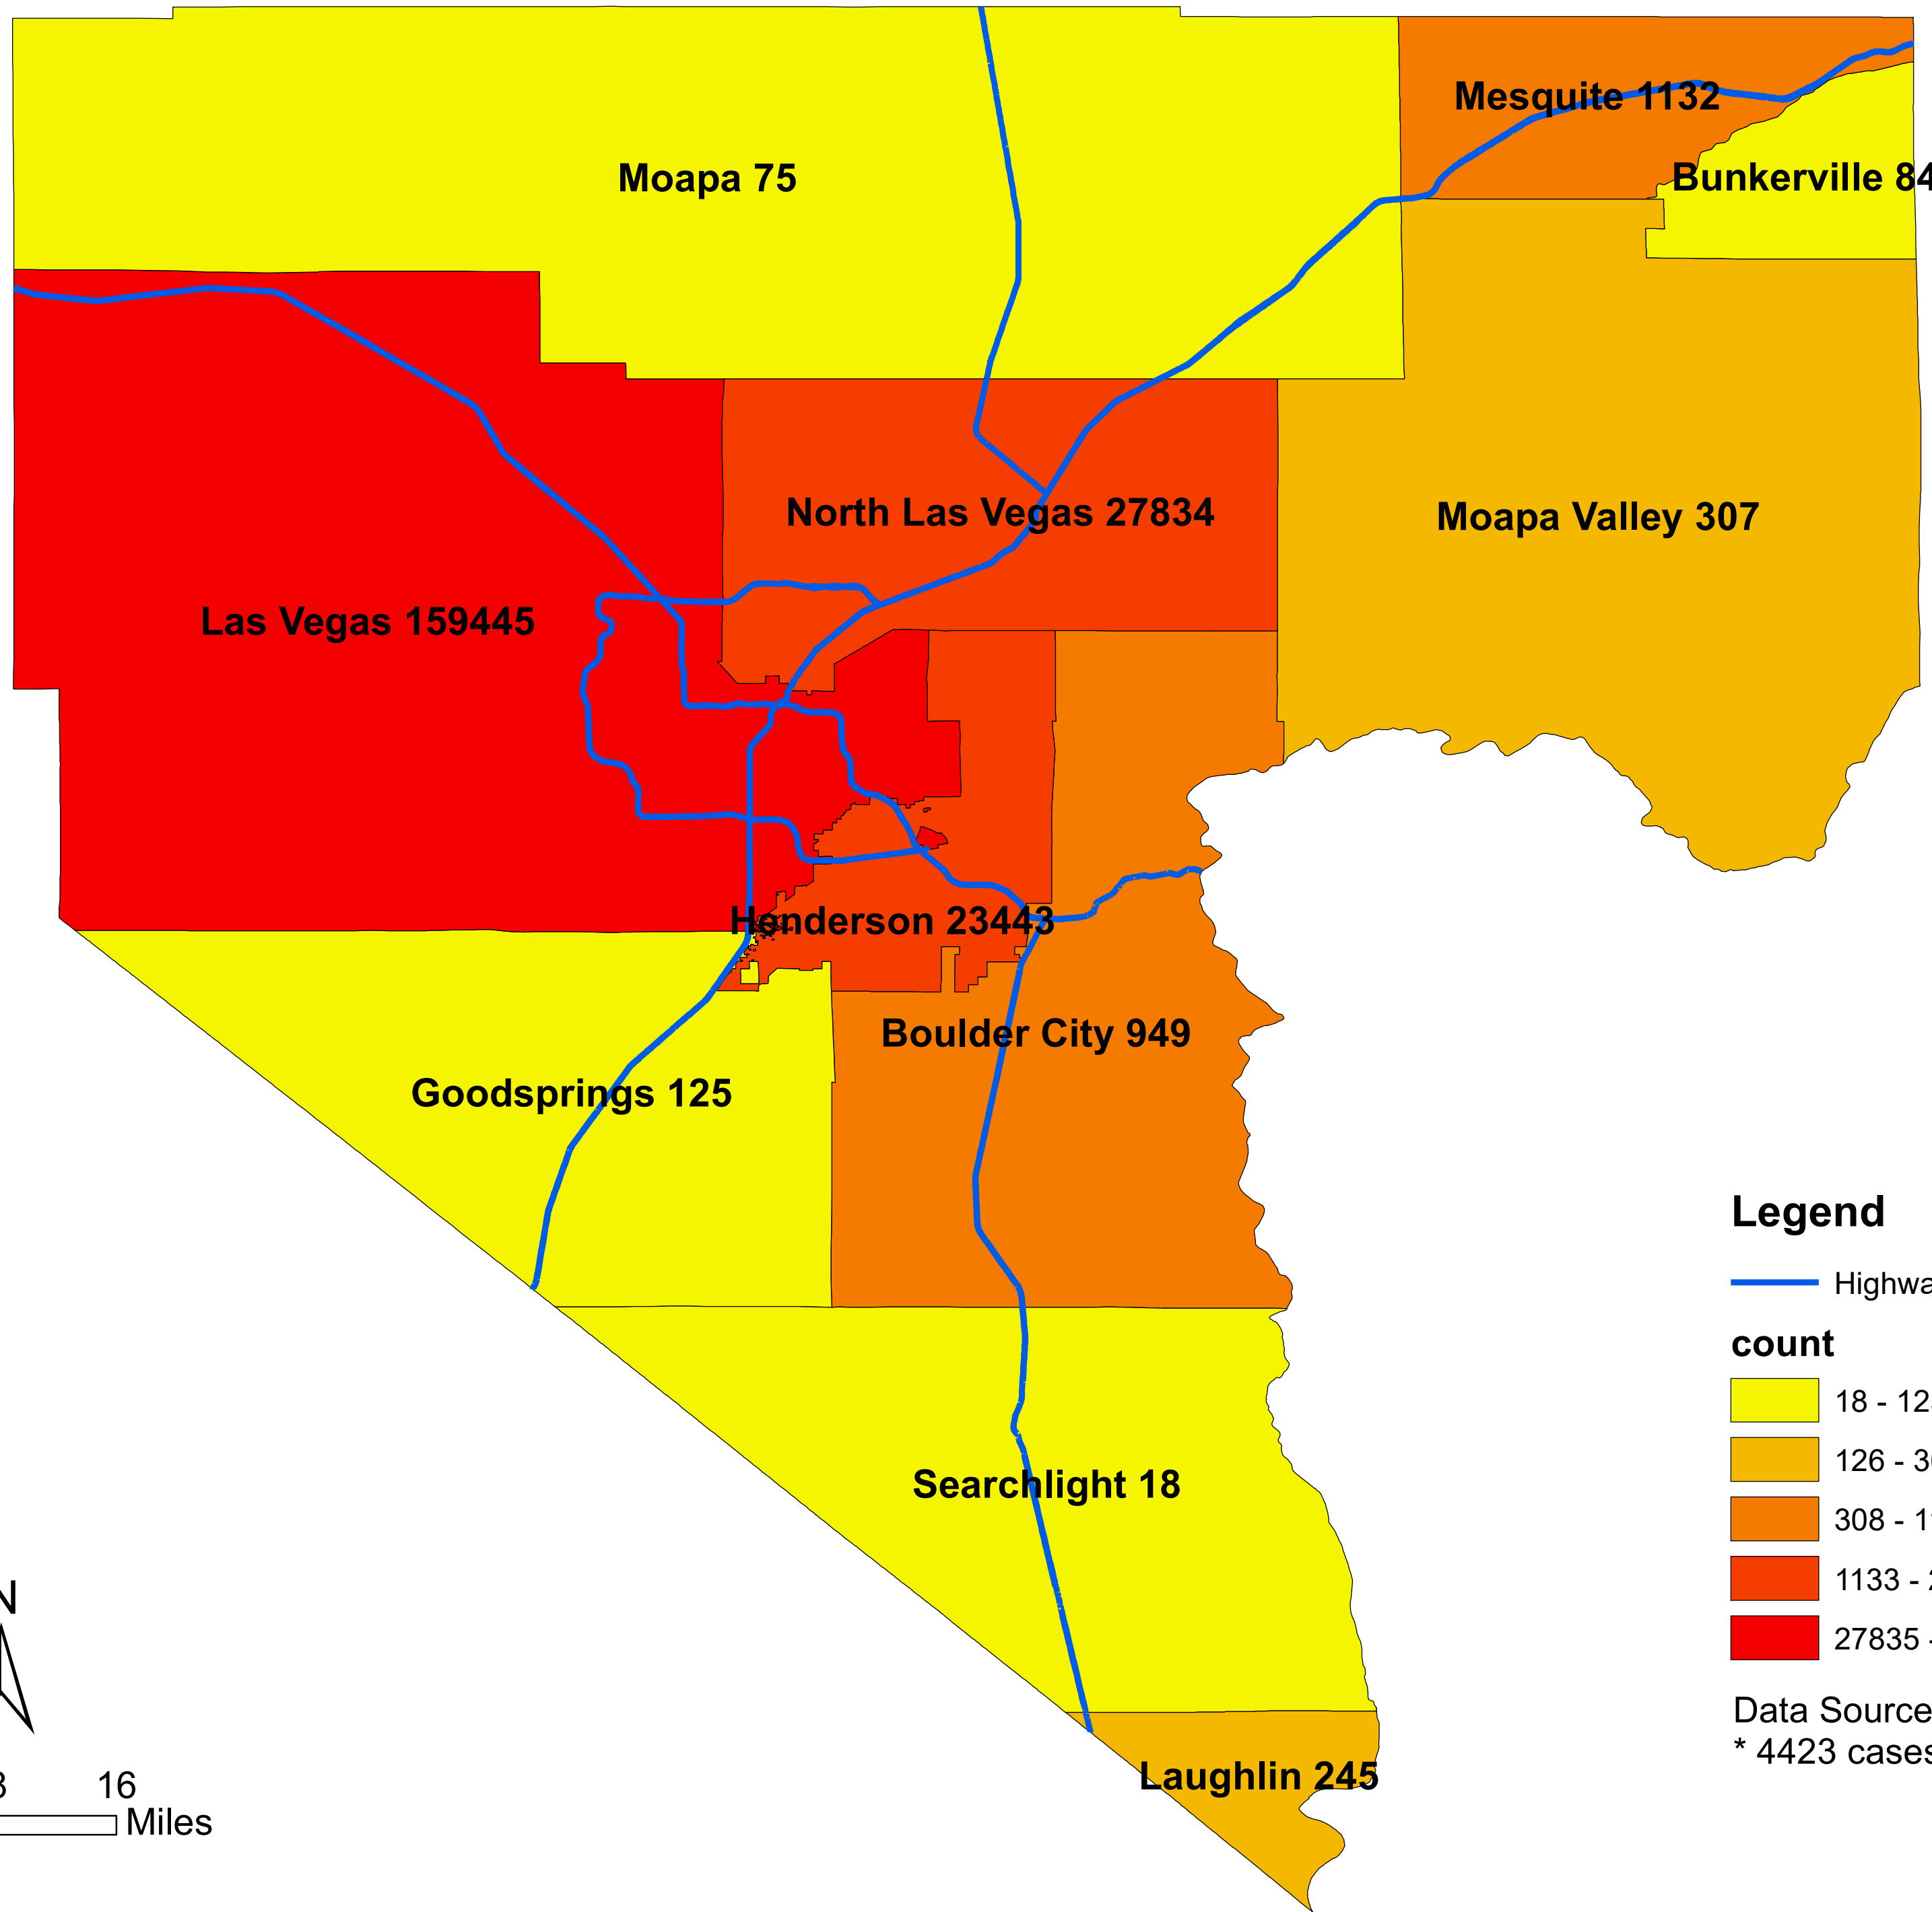

Number of COVID-19 cases by city in Clark county (02.09.2021)

Legend

— Highway

count

Data Source: SNHD

* 4423 cases without city information

0 4 8 16 Miles