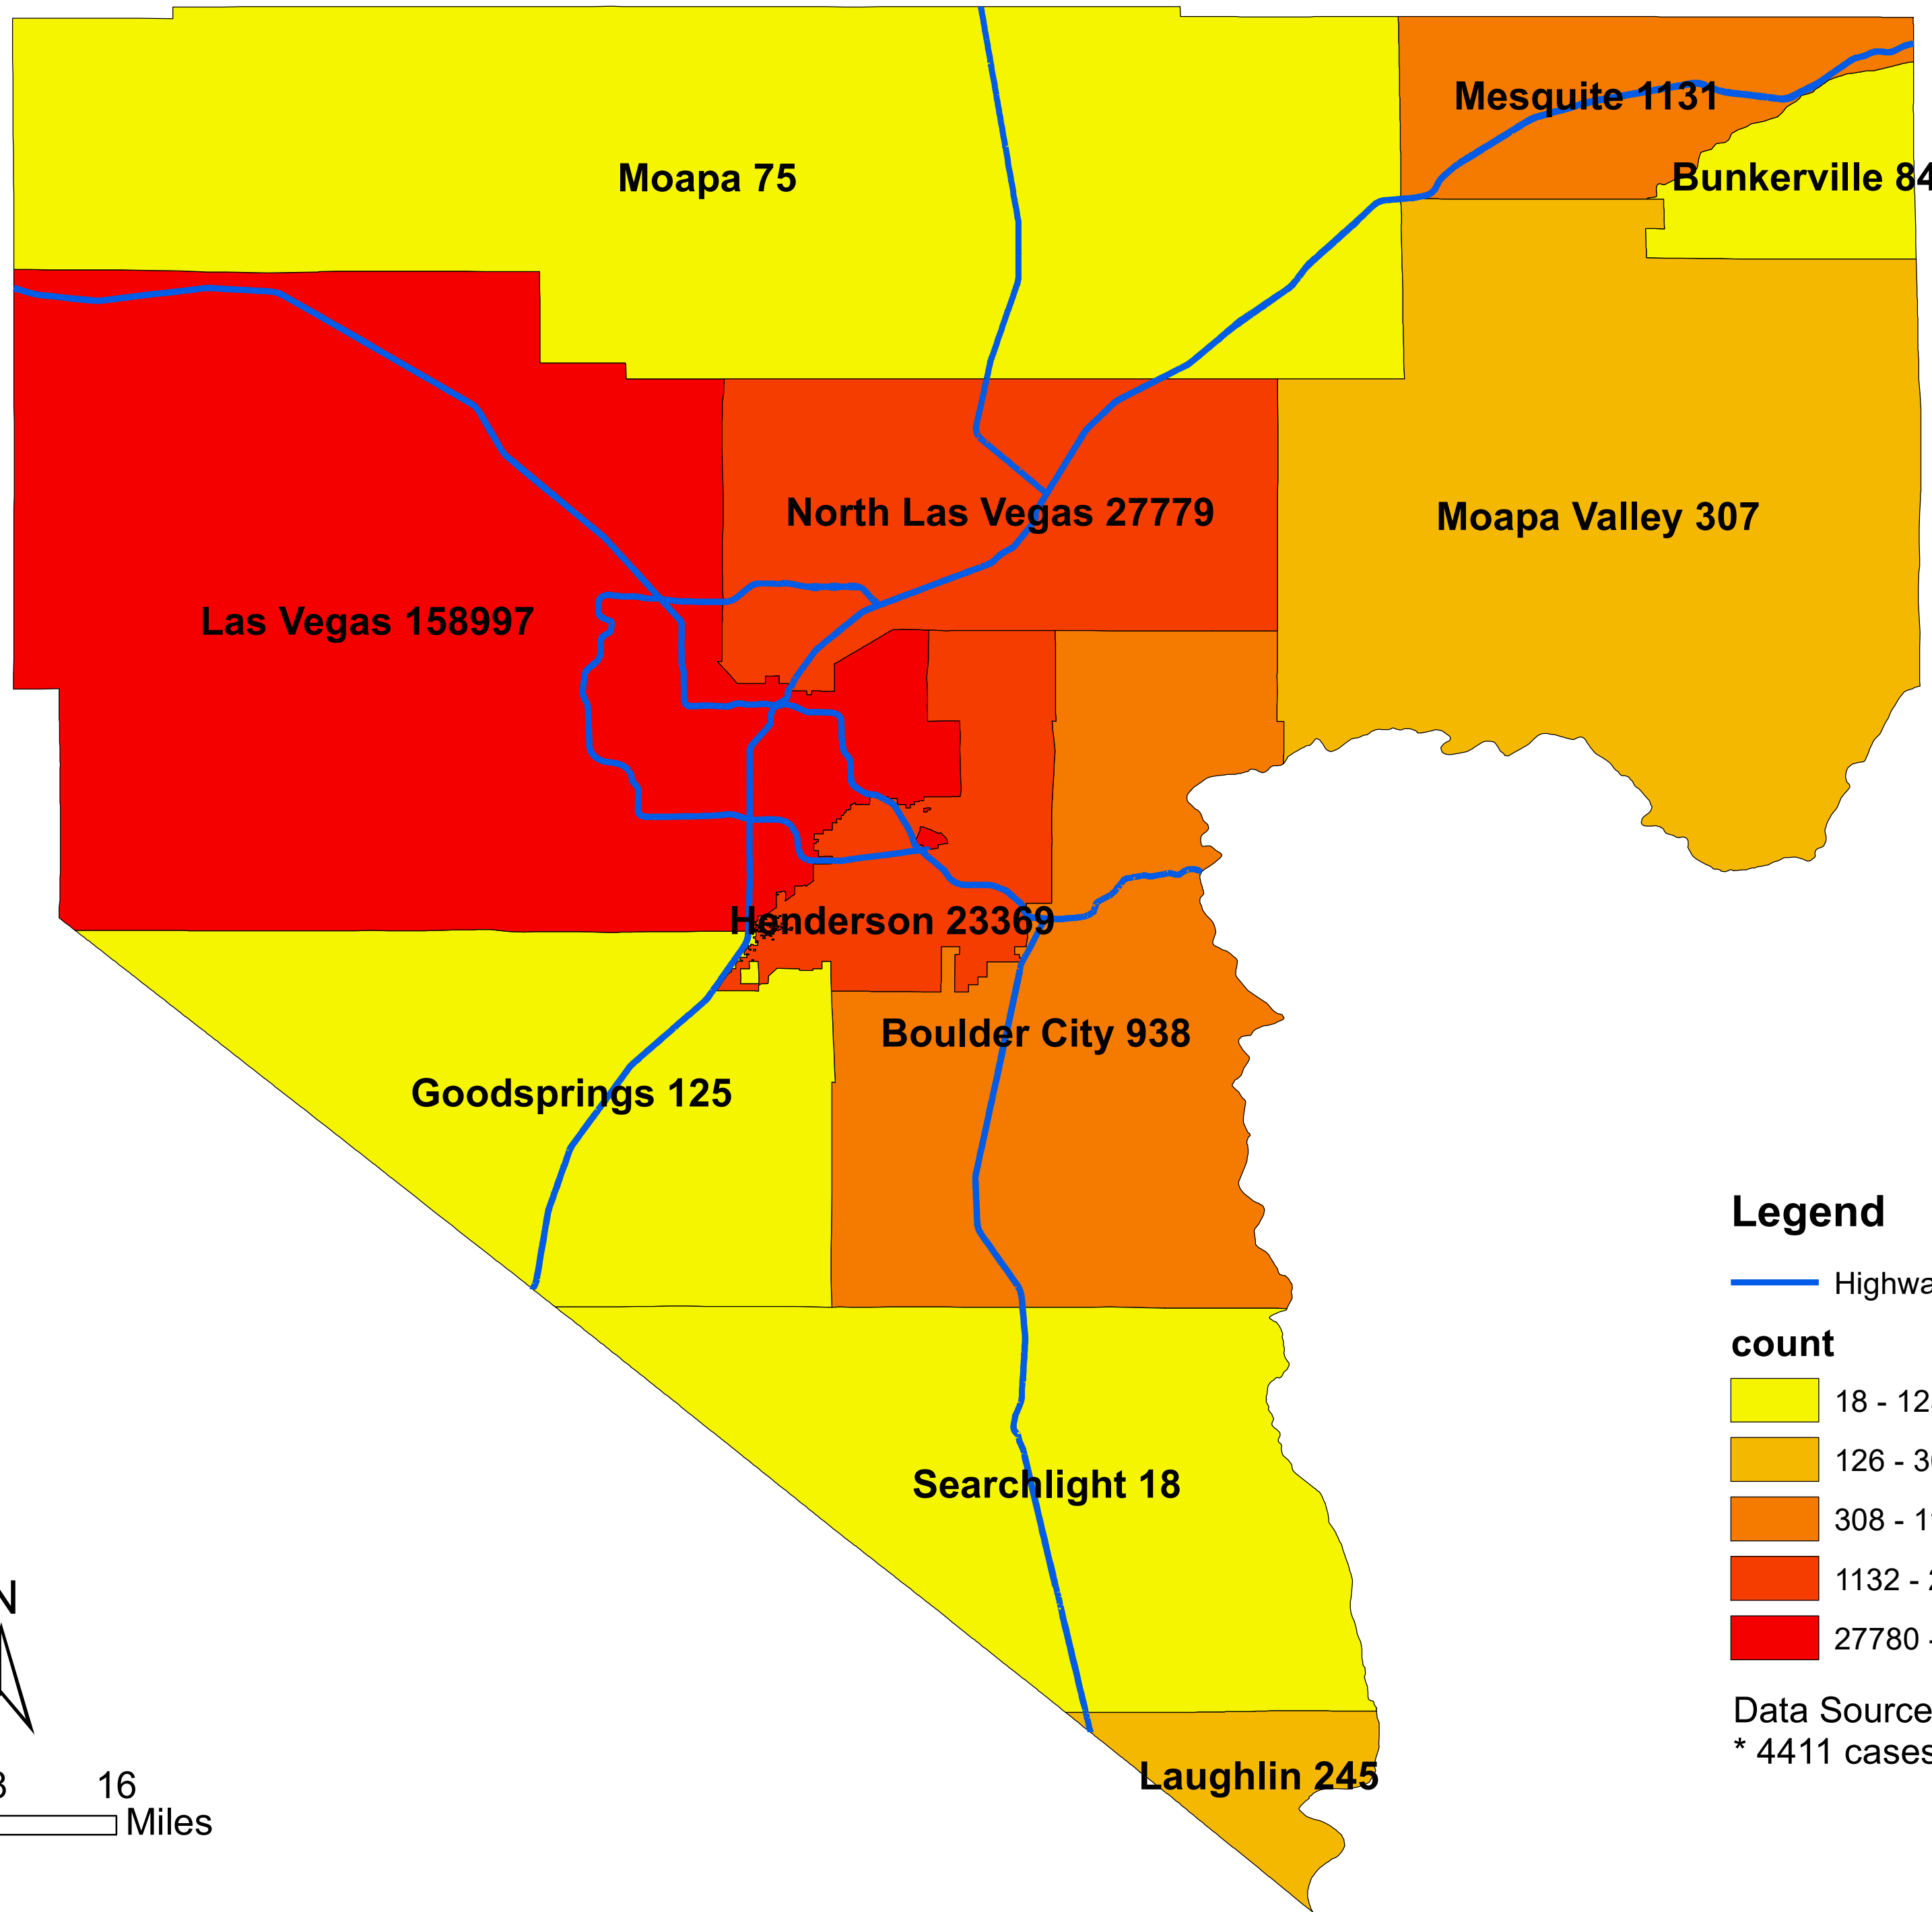

Number of COVID-19 cases by city in Clark county (02.08.2021)

Legend

— Highway

count

Data Source: SNHD

* 4411 cases without city information

0 4 8 16 Miles