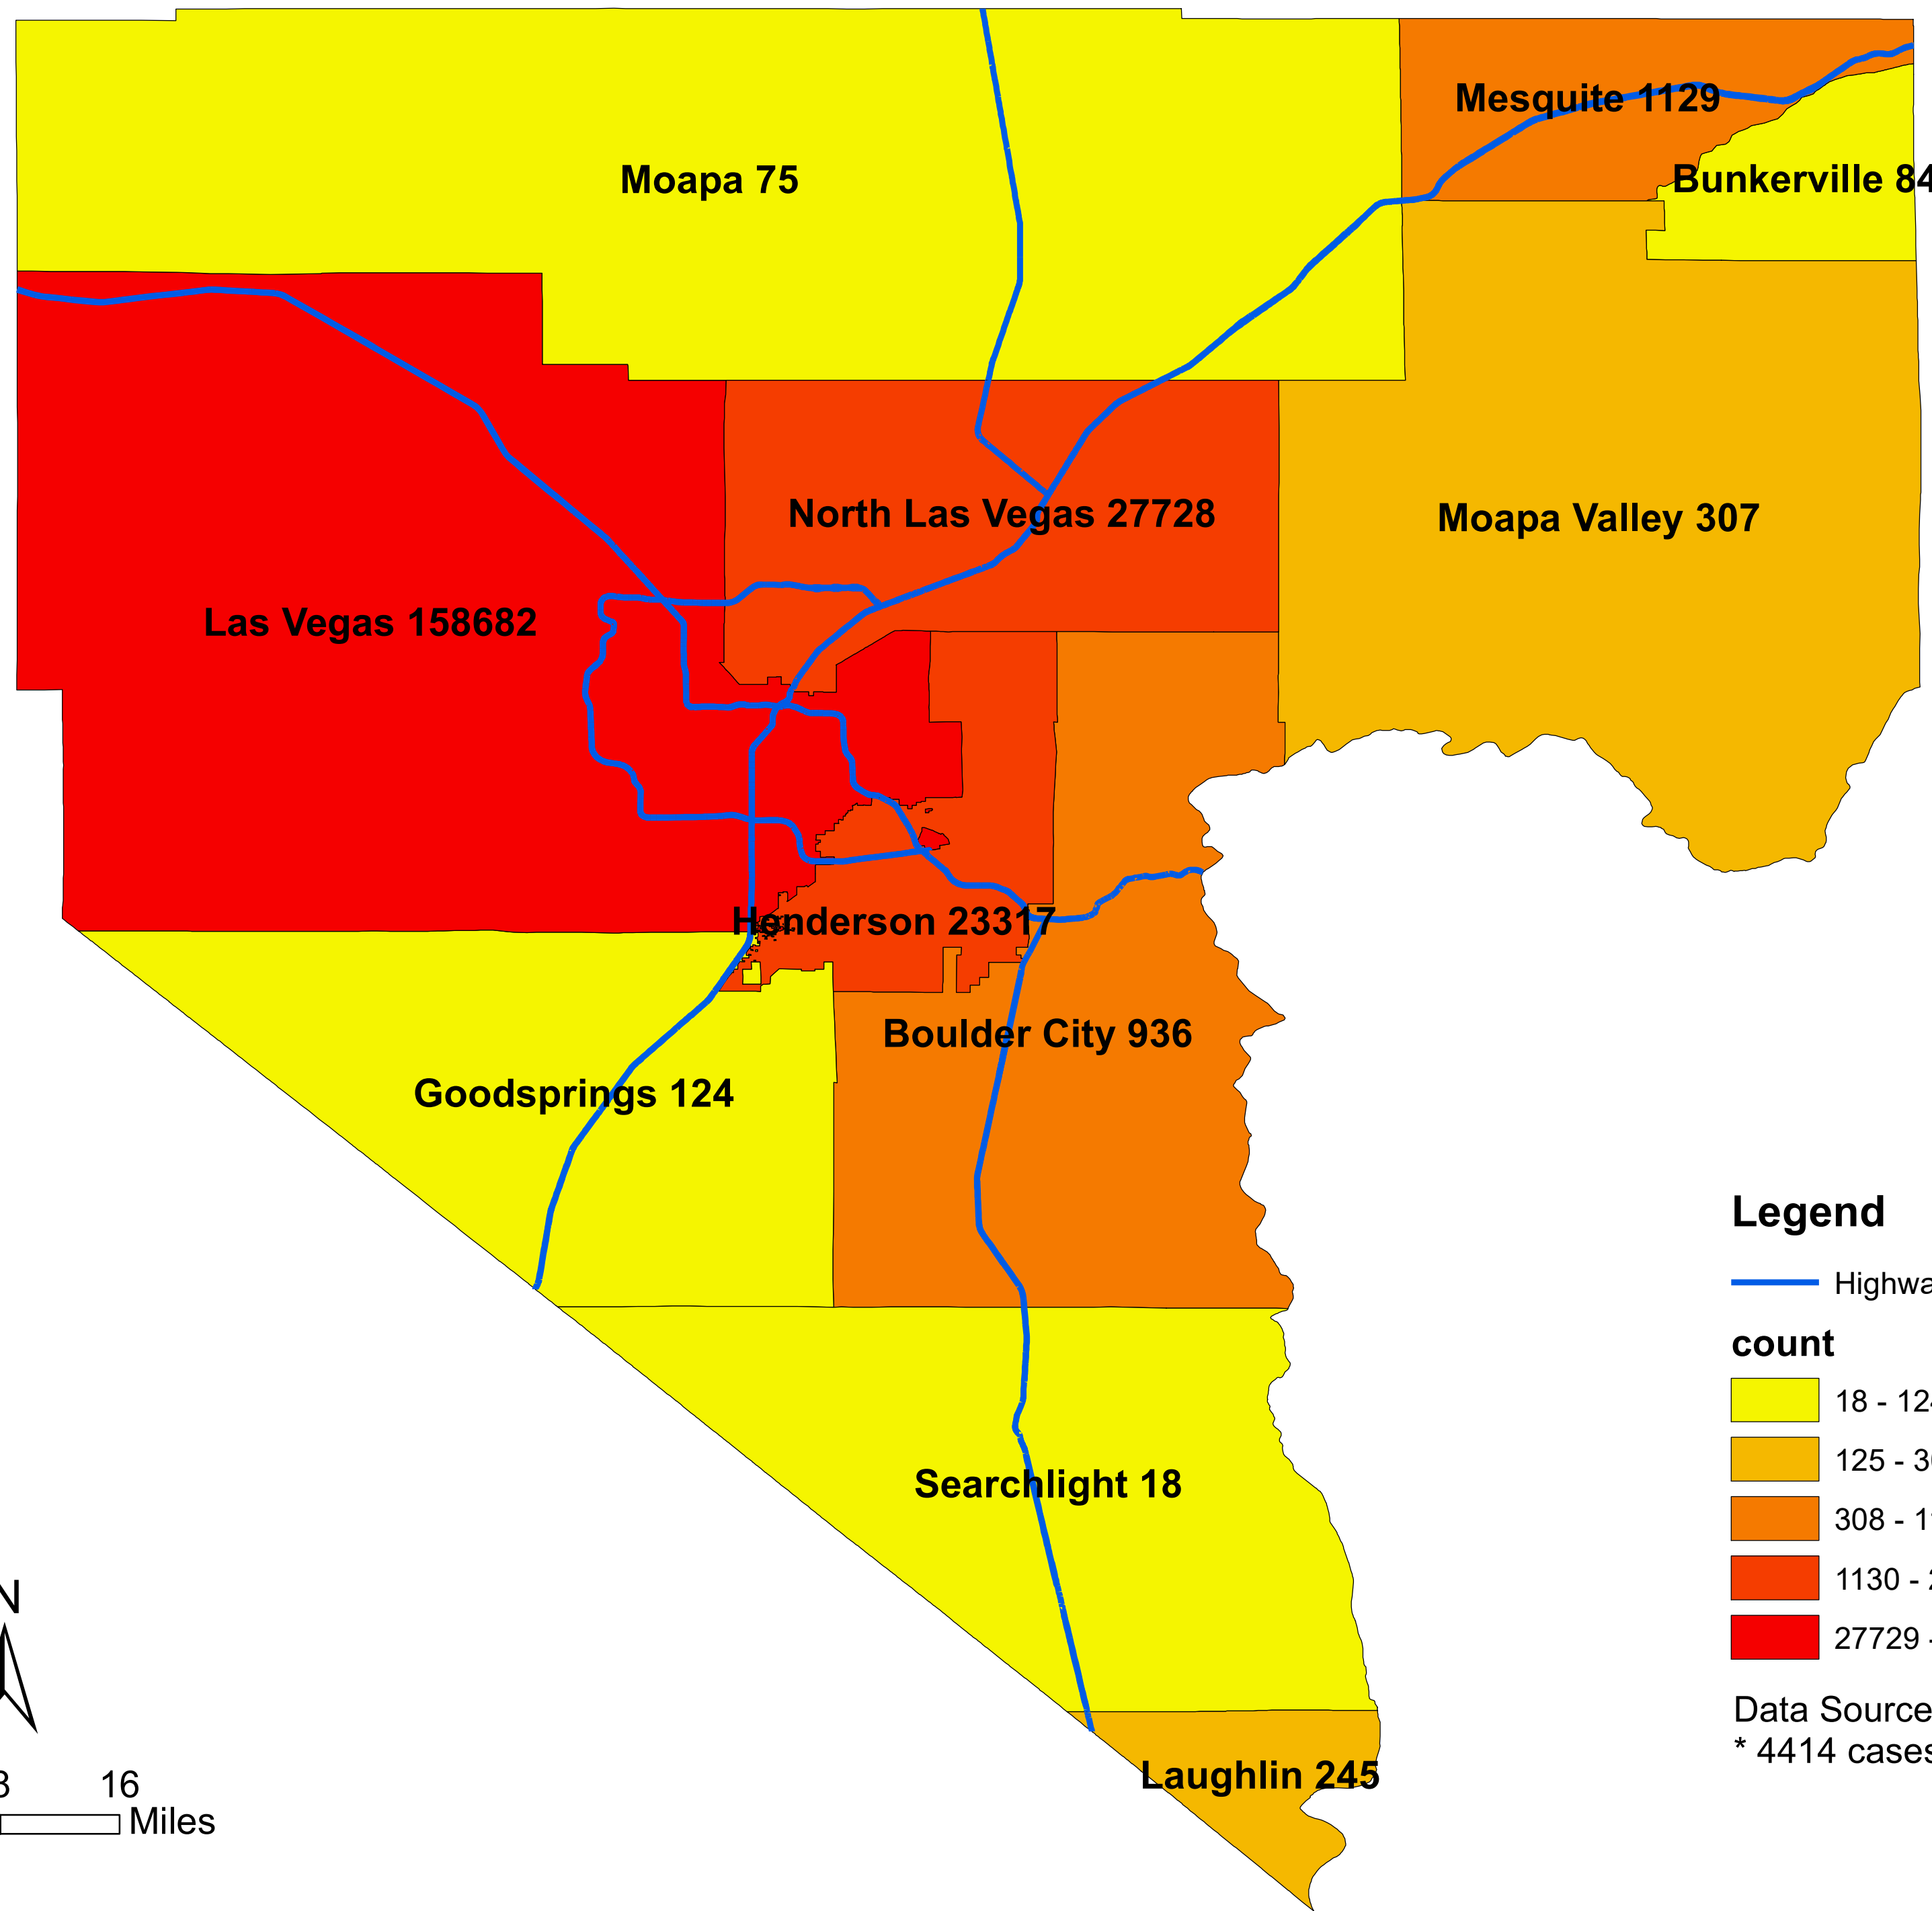

Number of COVID-19 cases by city in Clark county (02.07.2021)

Legend

— Highway

count

Data Source: SNHD

* 4414 cases without city information

0 4 8 16 Miles