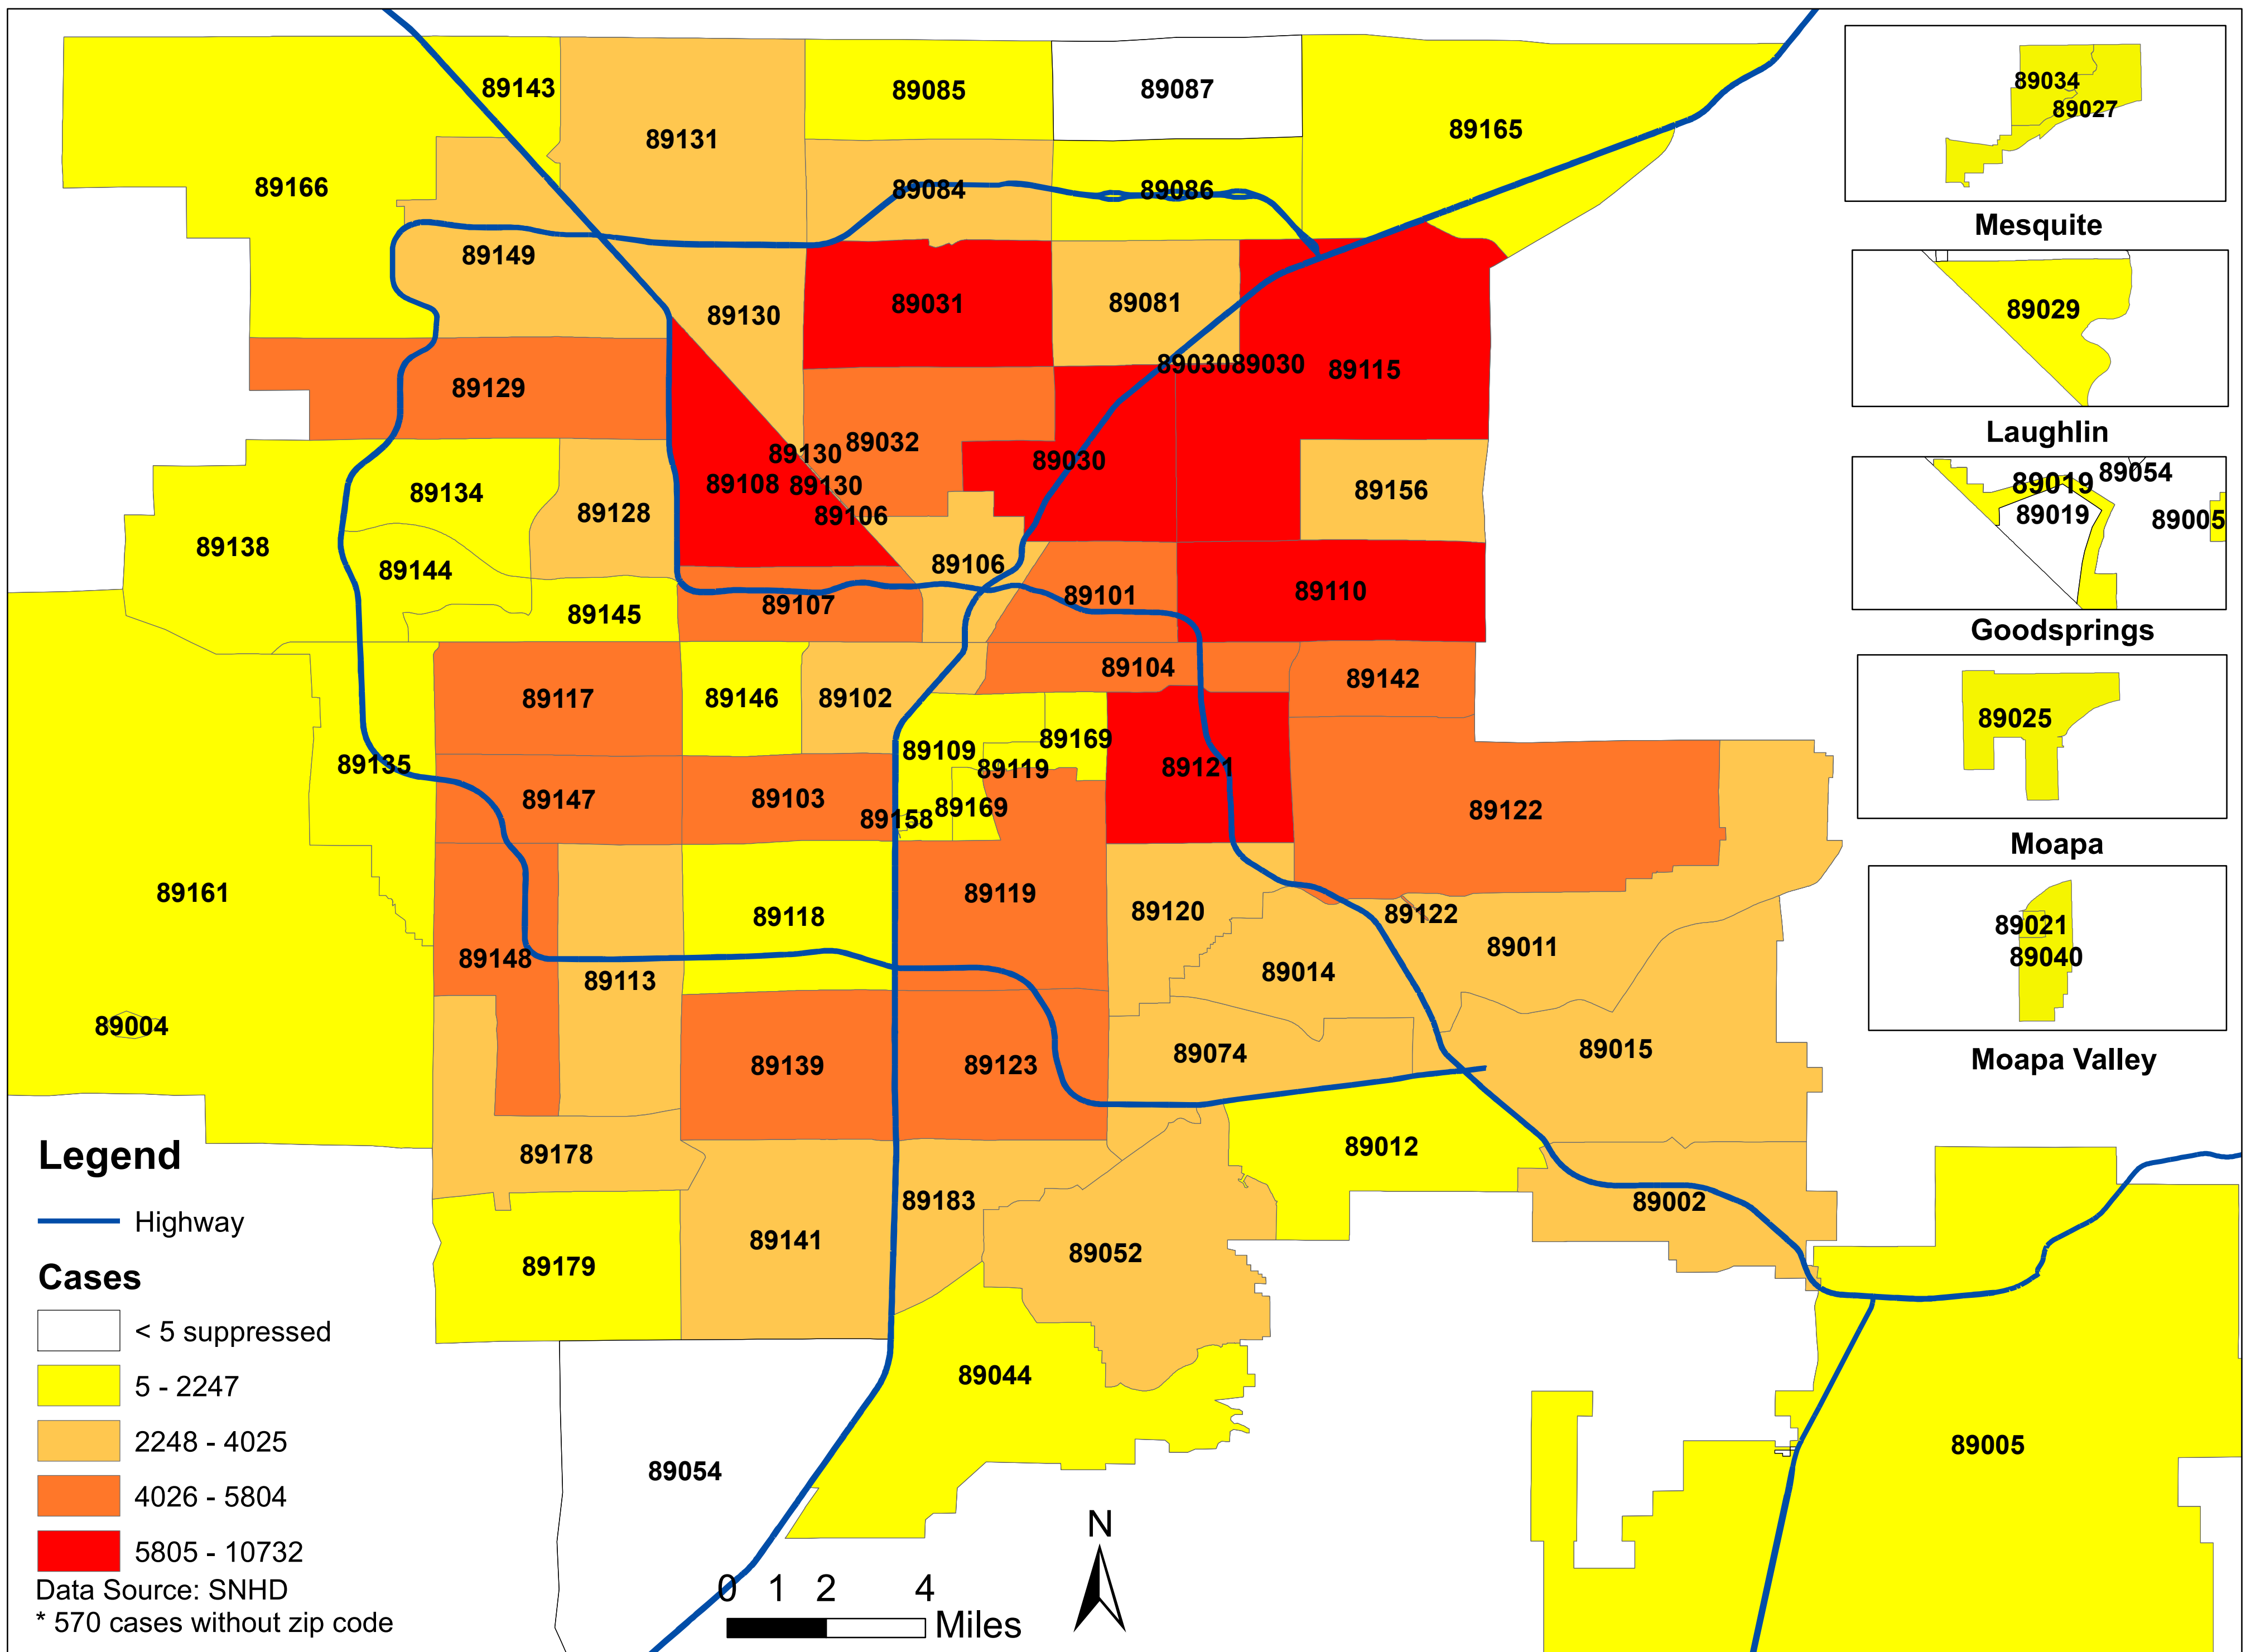

# Number of COVID-19 cases by zip code in Clark county (02.06.2021)

**Note: More than 5 cases reported from 89124**