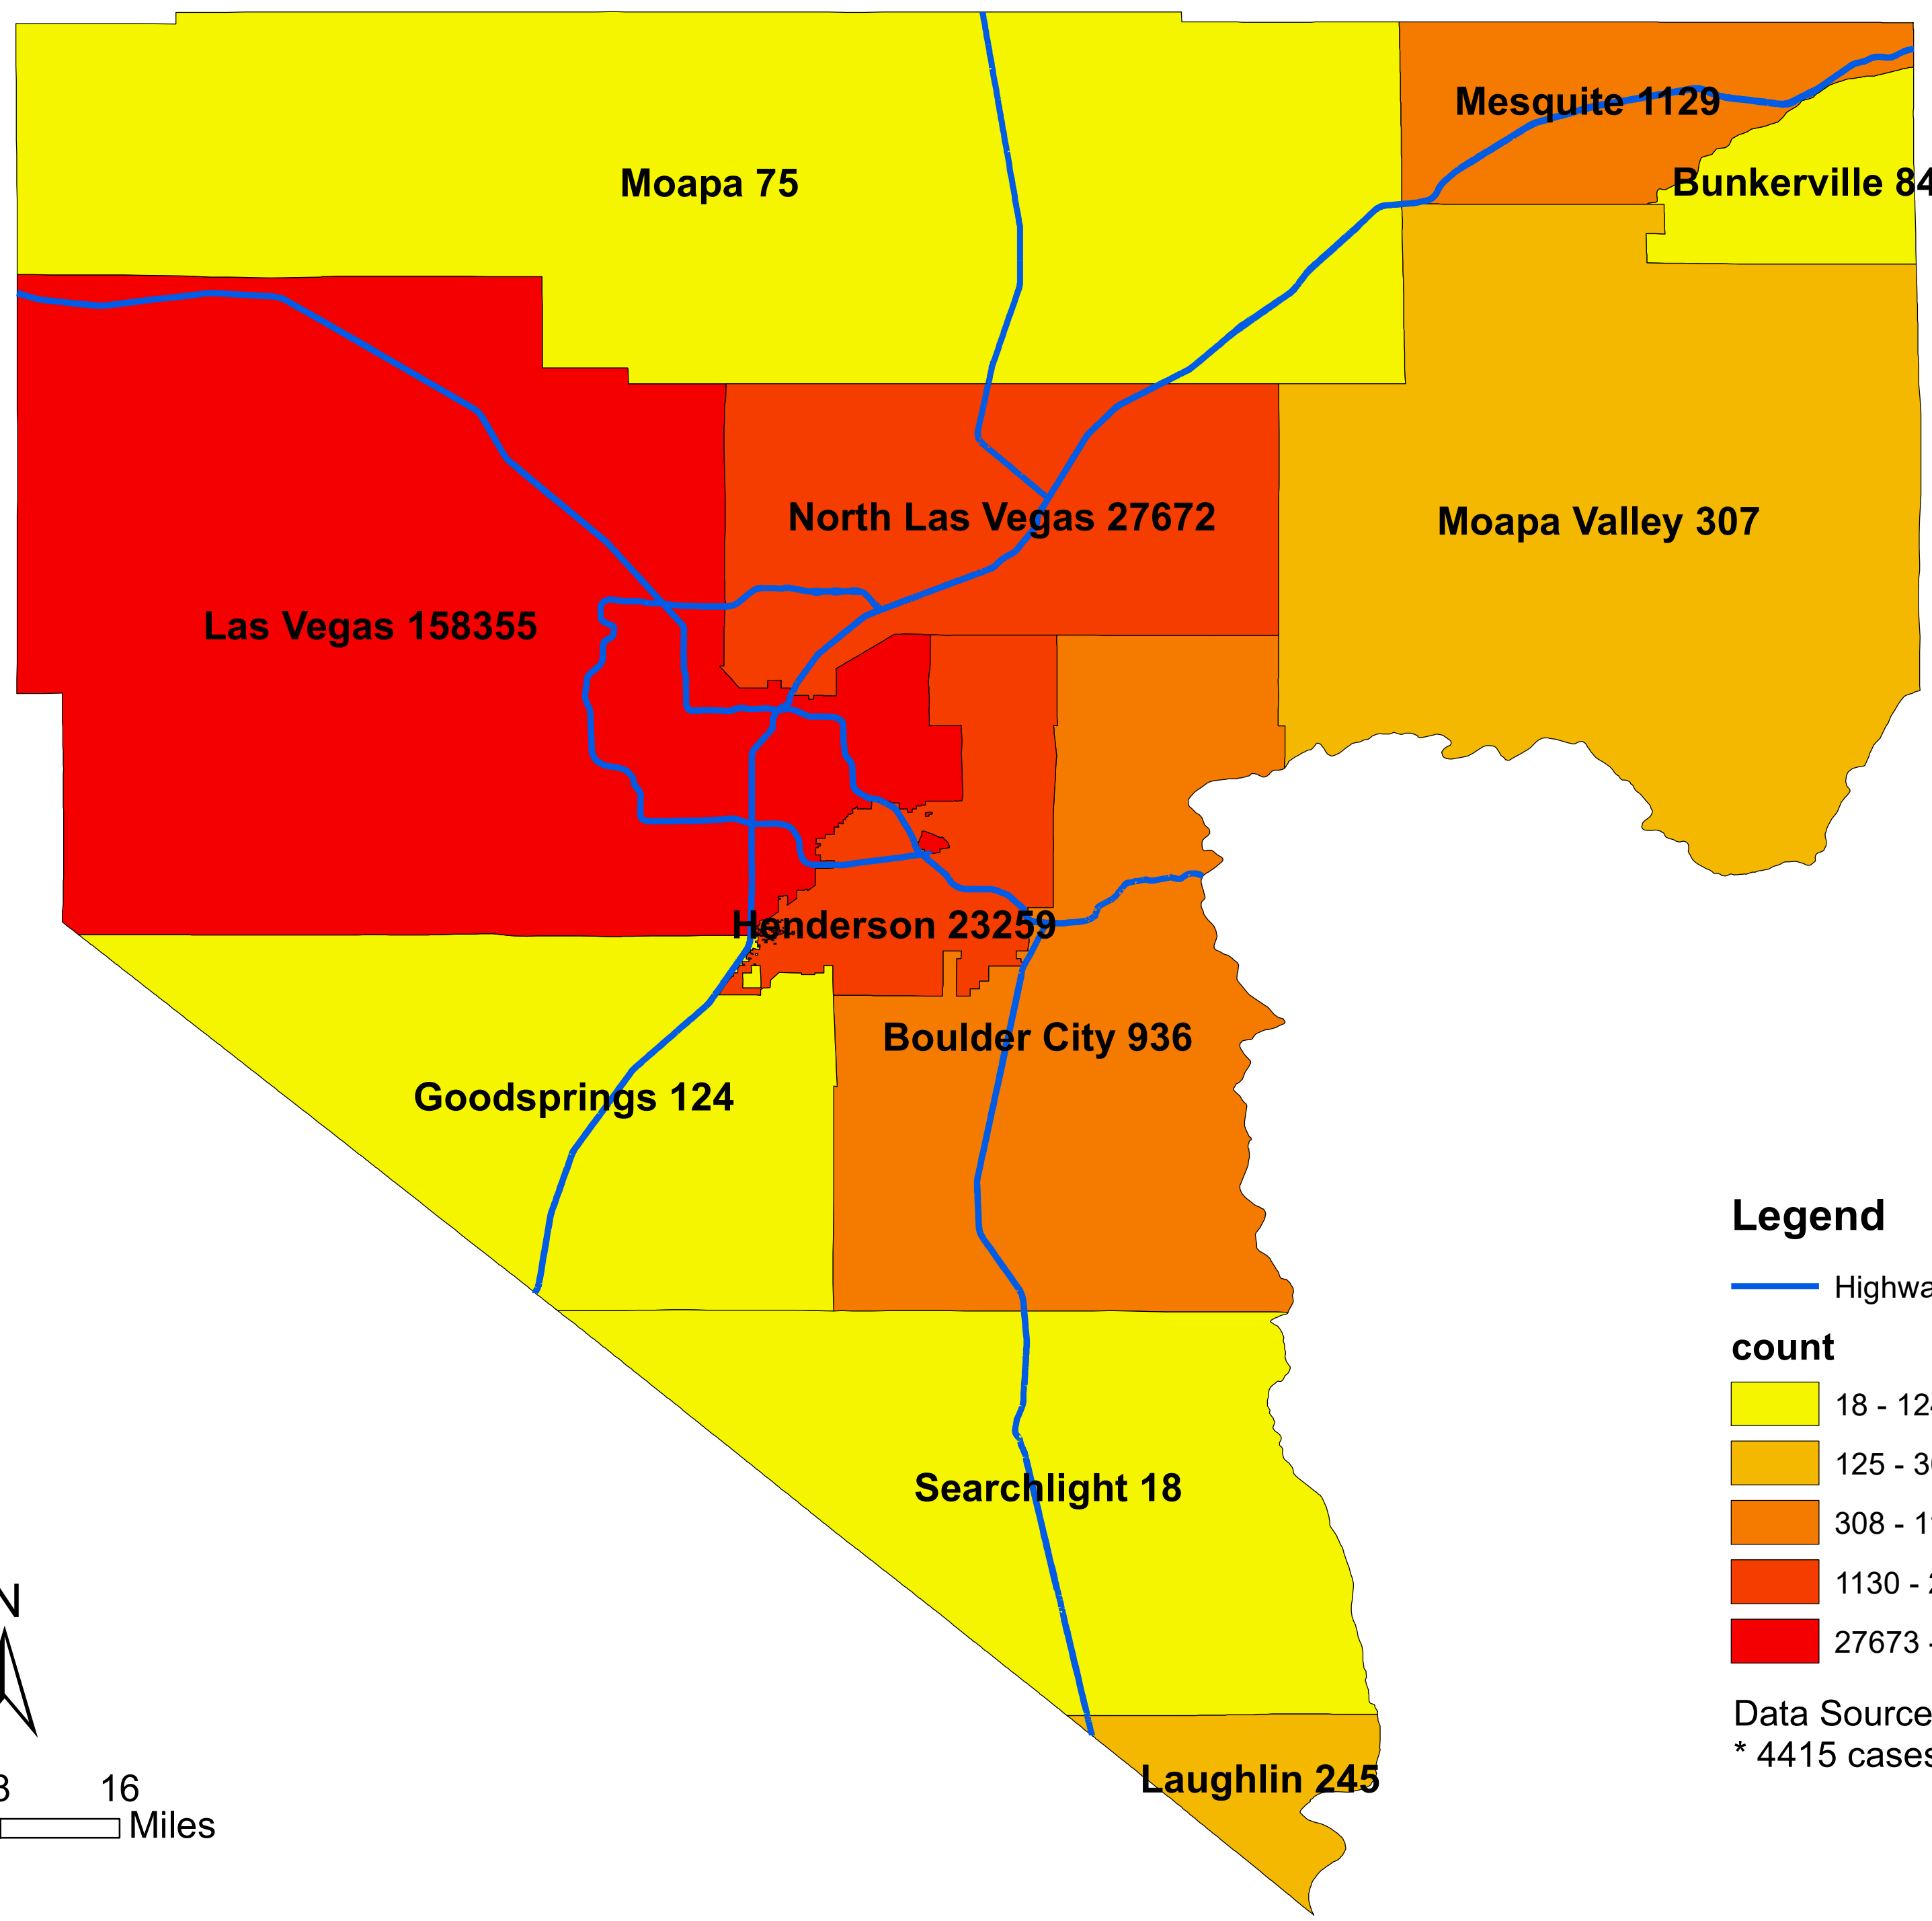

# Number of COVID-19 cases by city in Clark county (02.06.2021)

## Legend

— Highway

### count

- 18 - 124
- 125 - 307
- 308 - 1129
- 1130 - 27672
- 27673 - 158355

Data Source: SNHD  
\* 4415 cases without city information