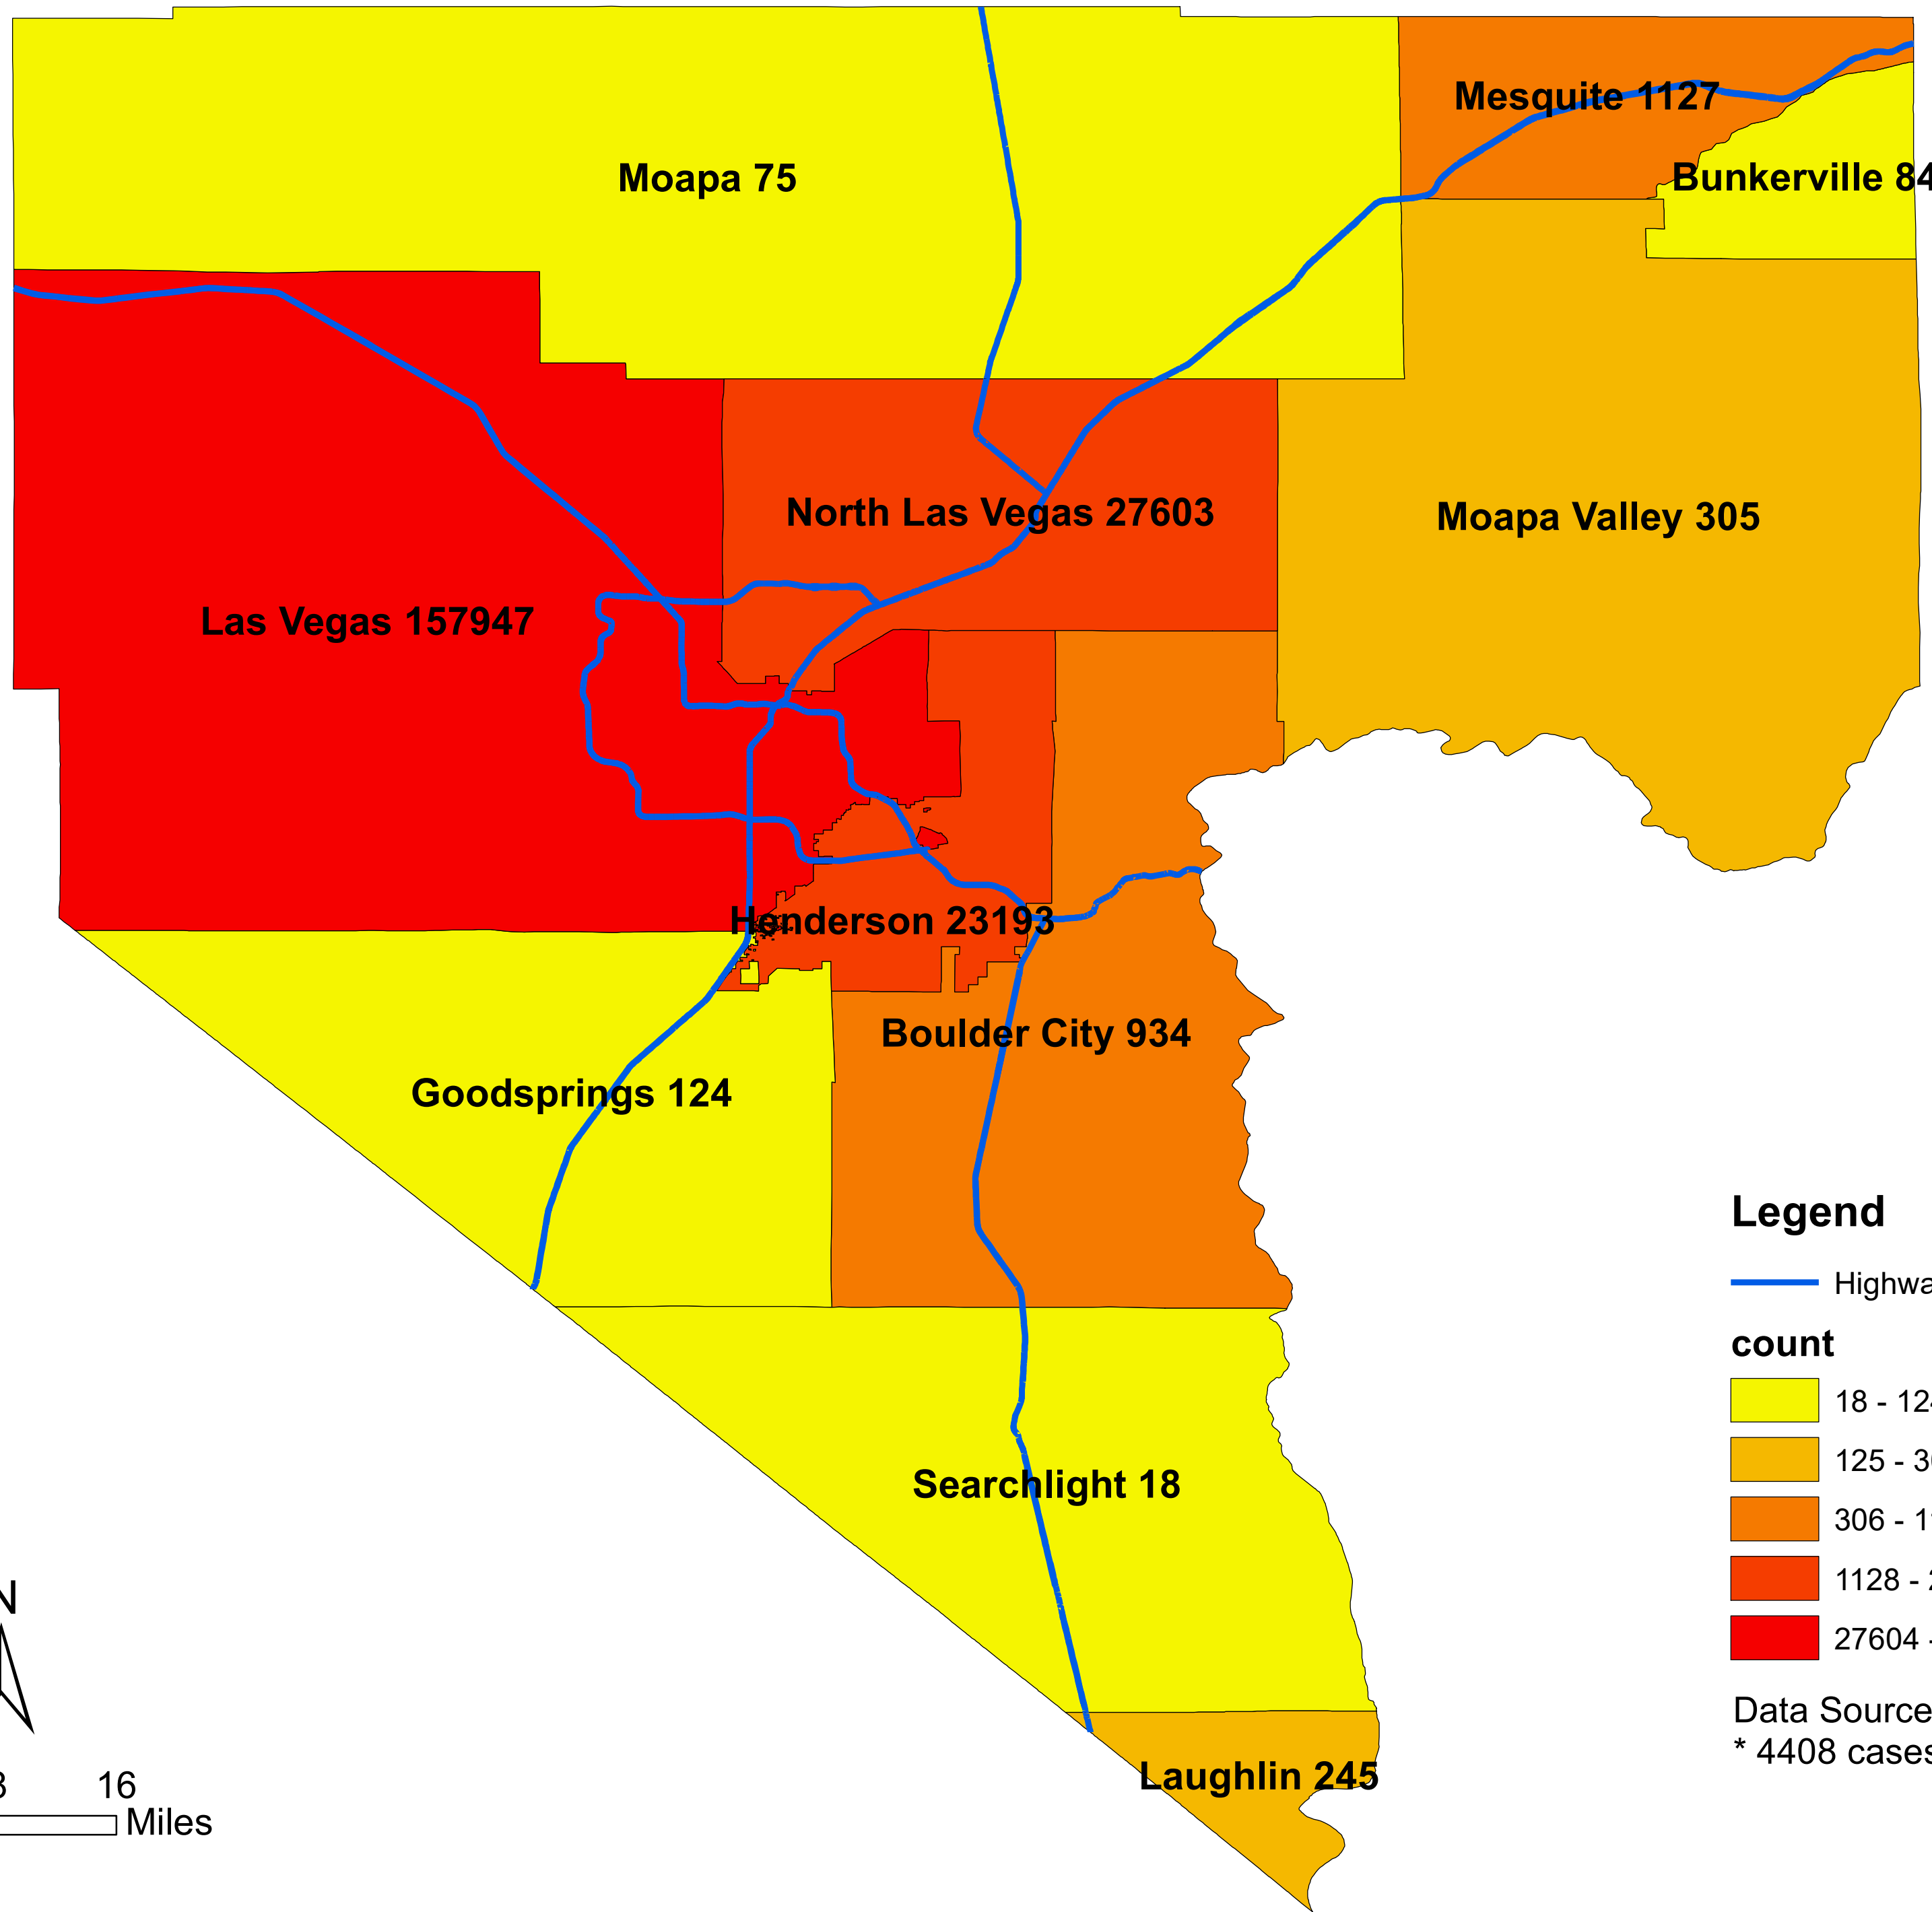

Number of COVID-19 cases by city in Clark county (02.05.2021)

Legend

— Highway

count

Data Source: SNHD

* 4408 cases without city information

0 4 8 16 Miles