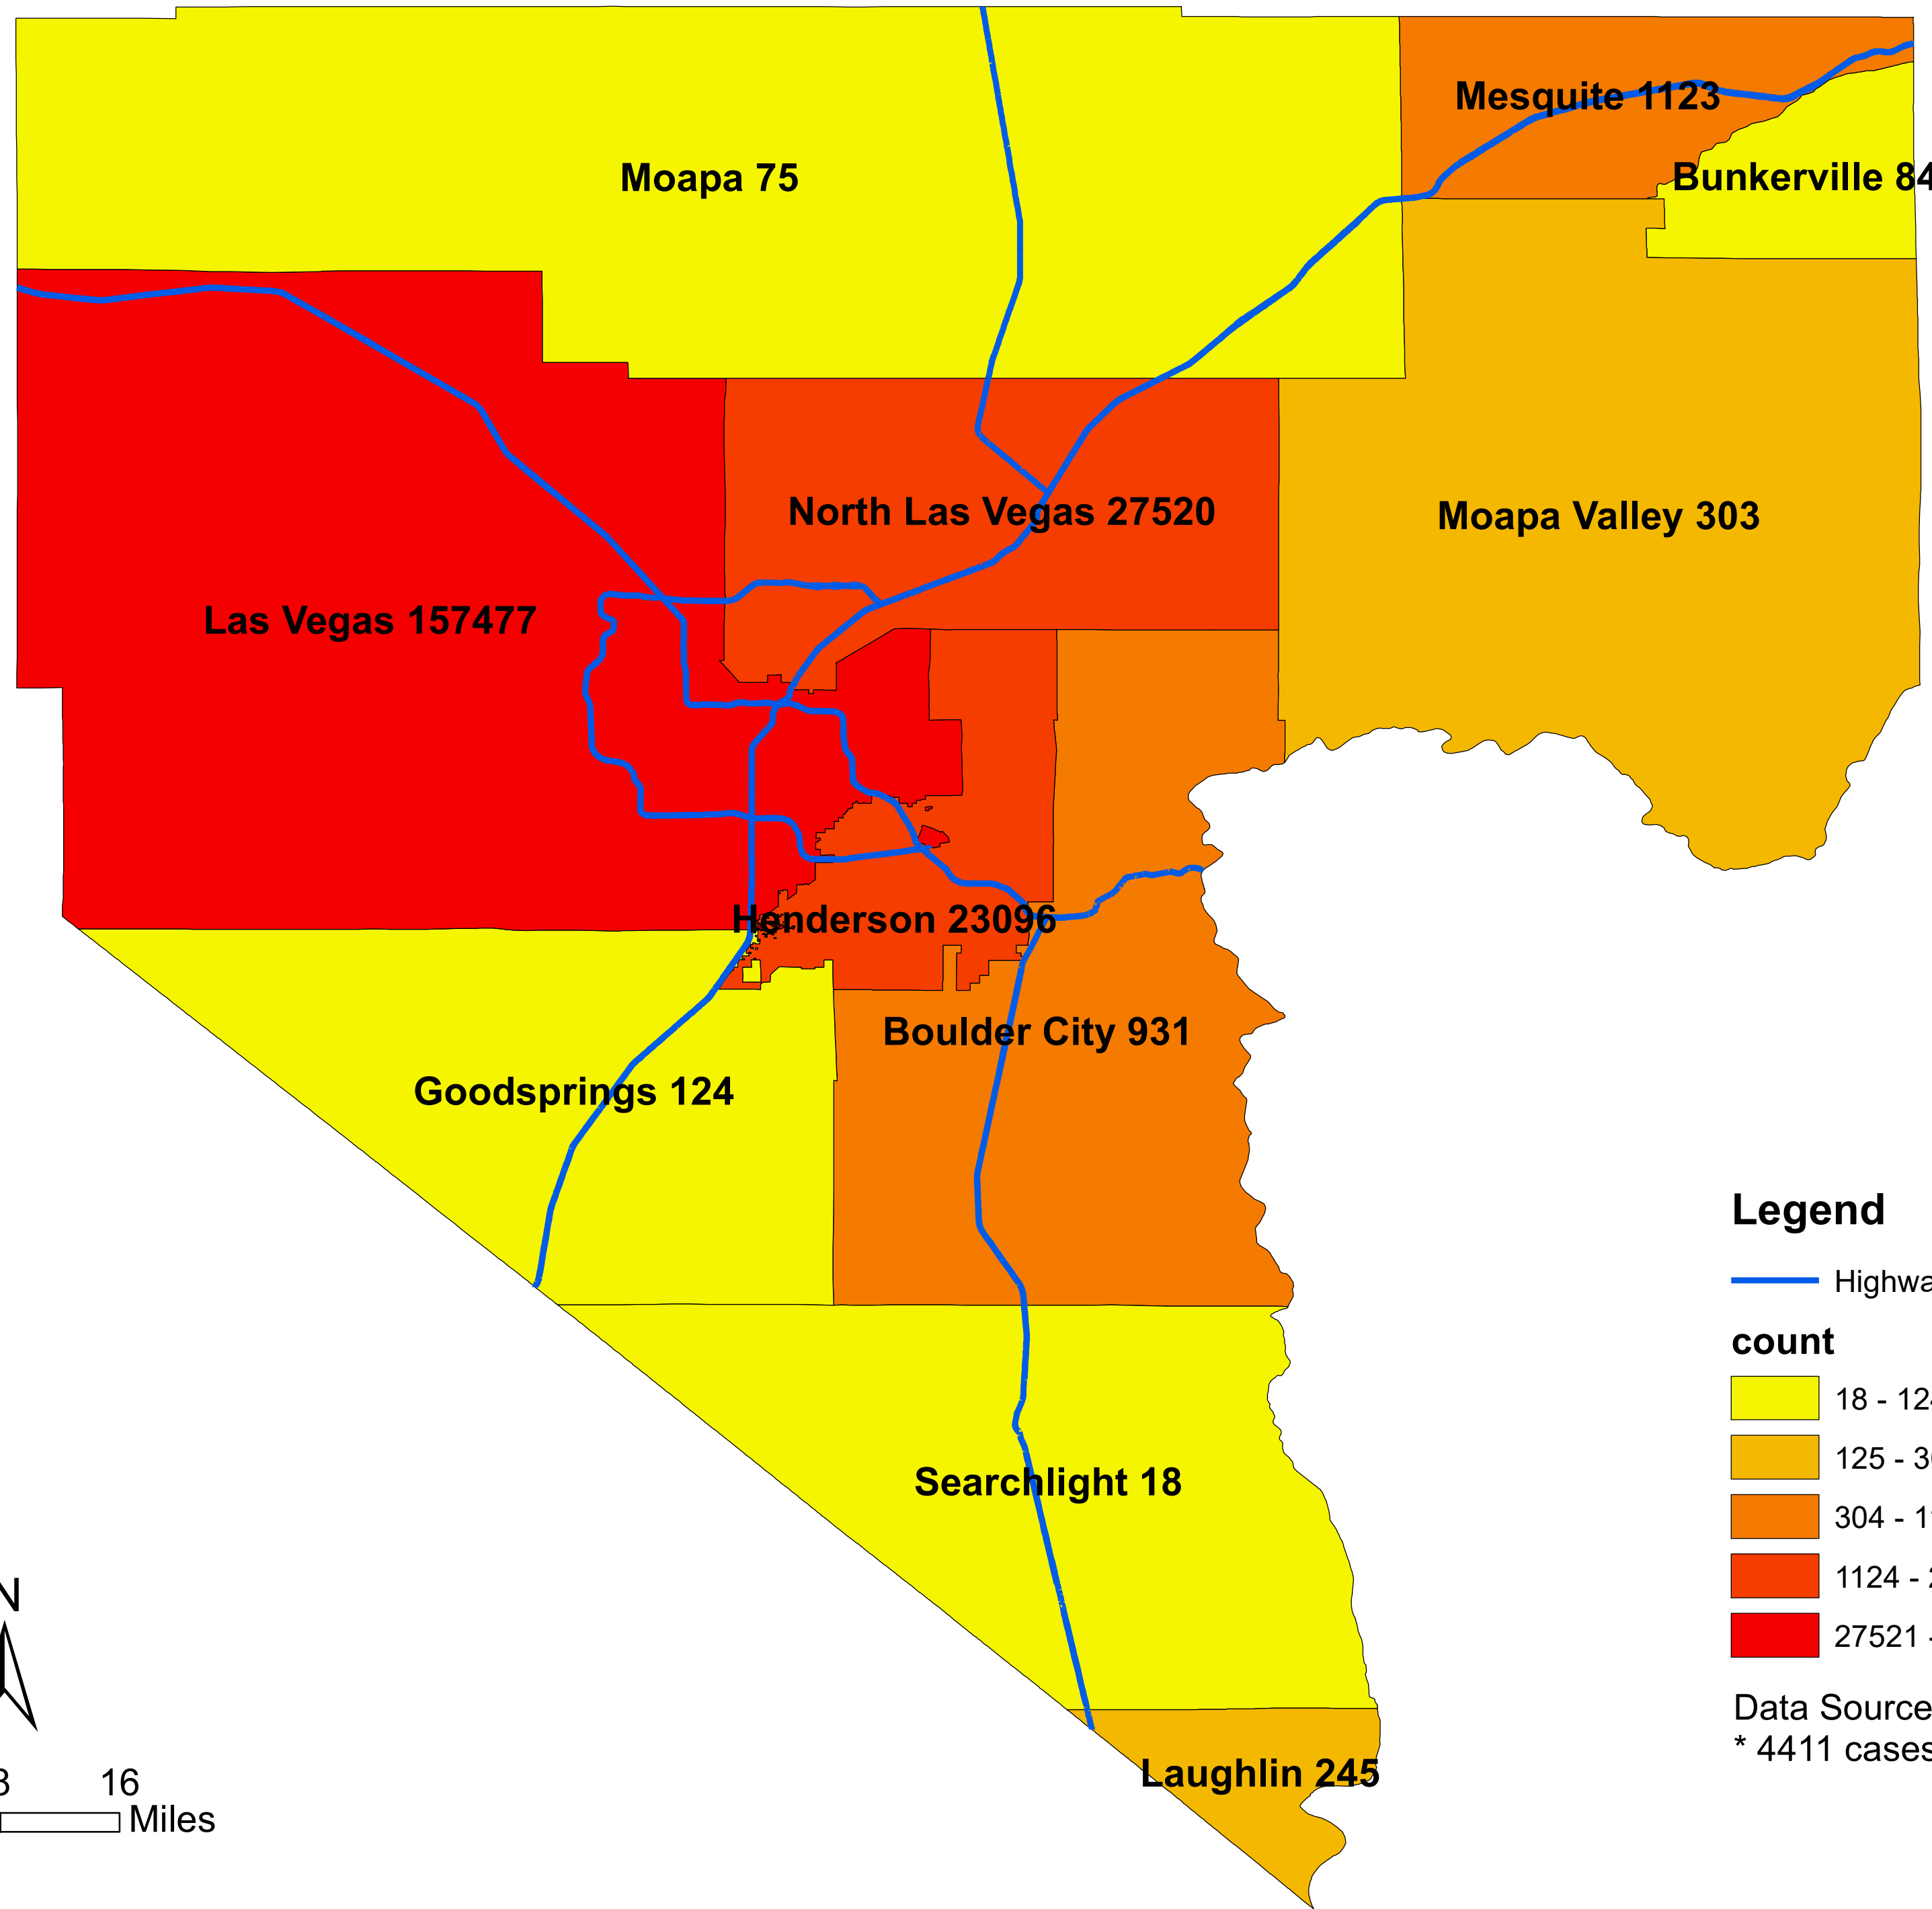

Number of COVID-19 cases by city in Clark county (02.04.2021)

Legend

— Highway

count

- 18 - 124
- 125 - 303
- 304 - 1123
- 1124 - 27520
- 27521 - 157477

Data Source: SNHD

* 4411 cases without city information

0 4 8 16 Miles