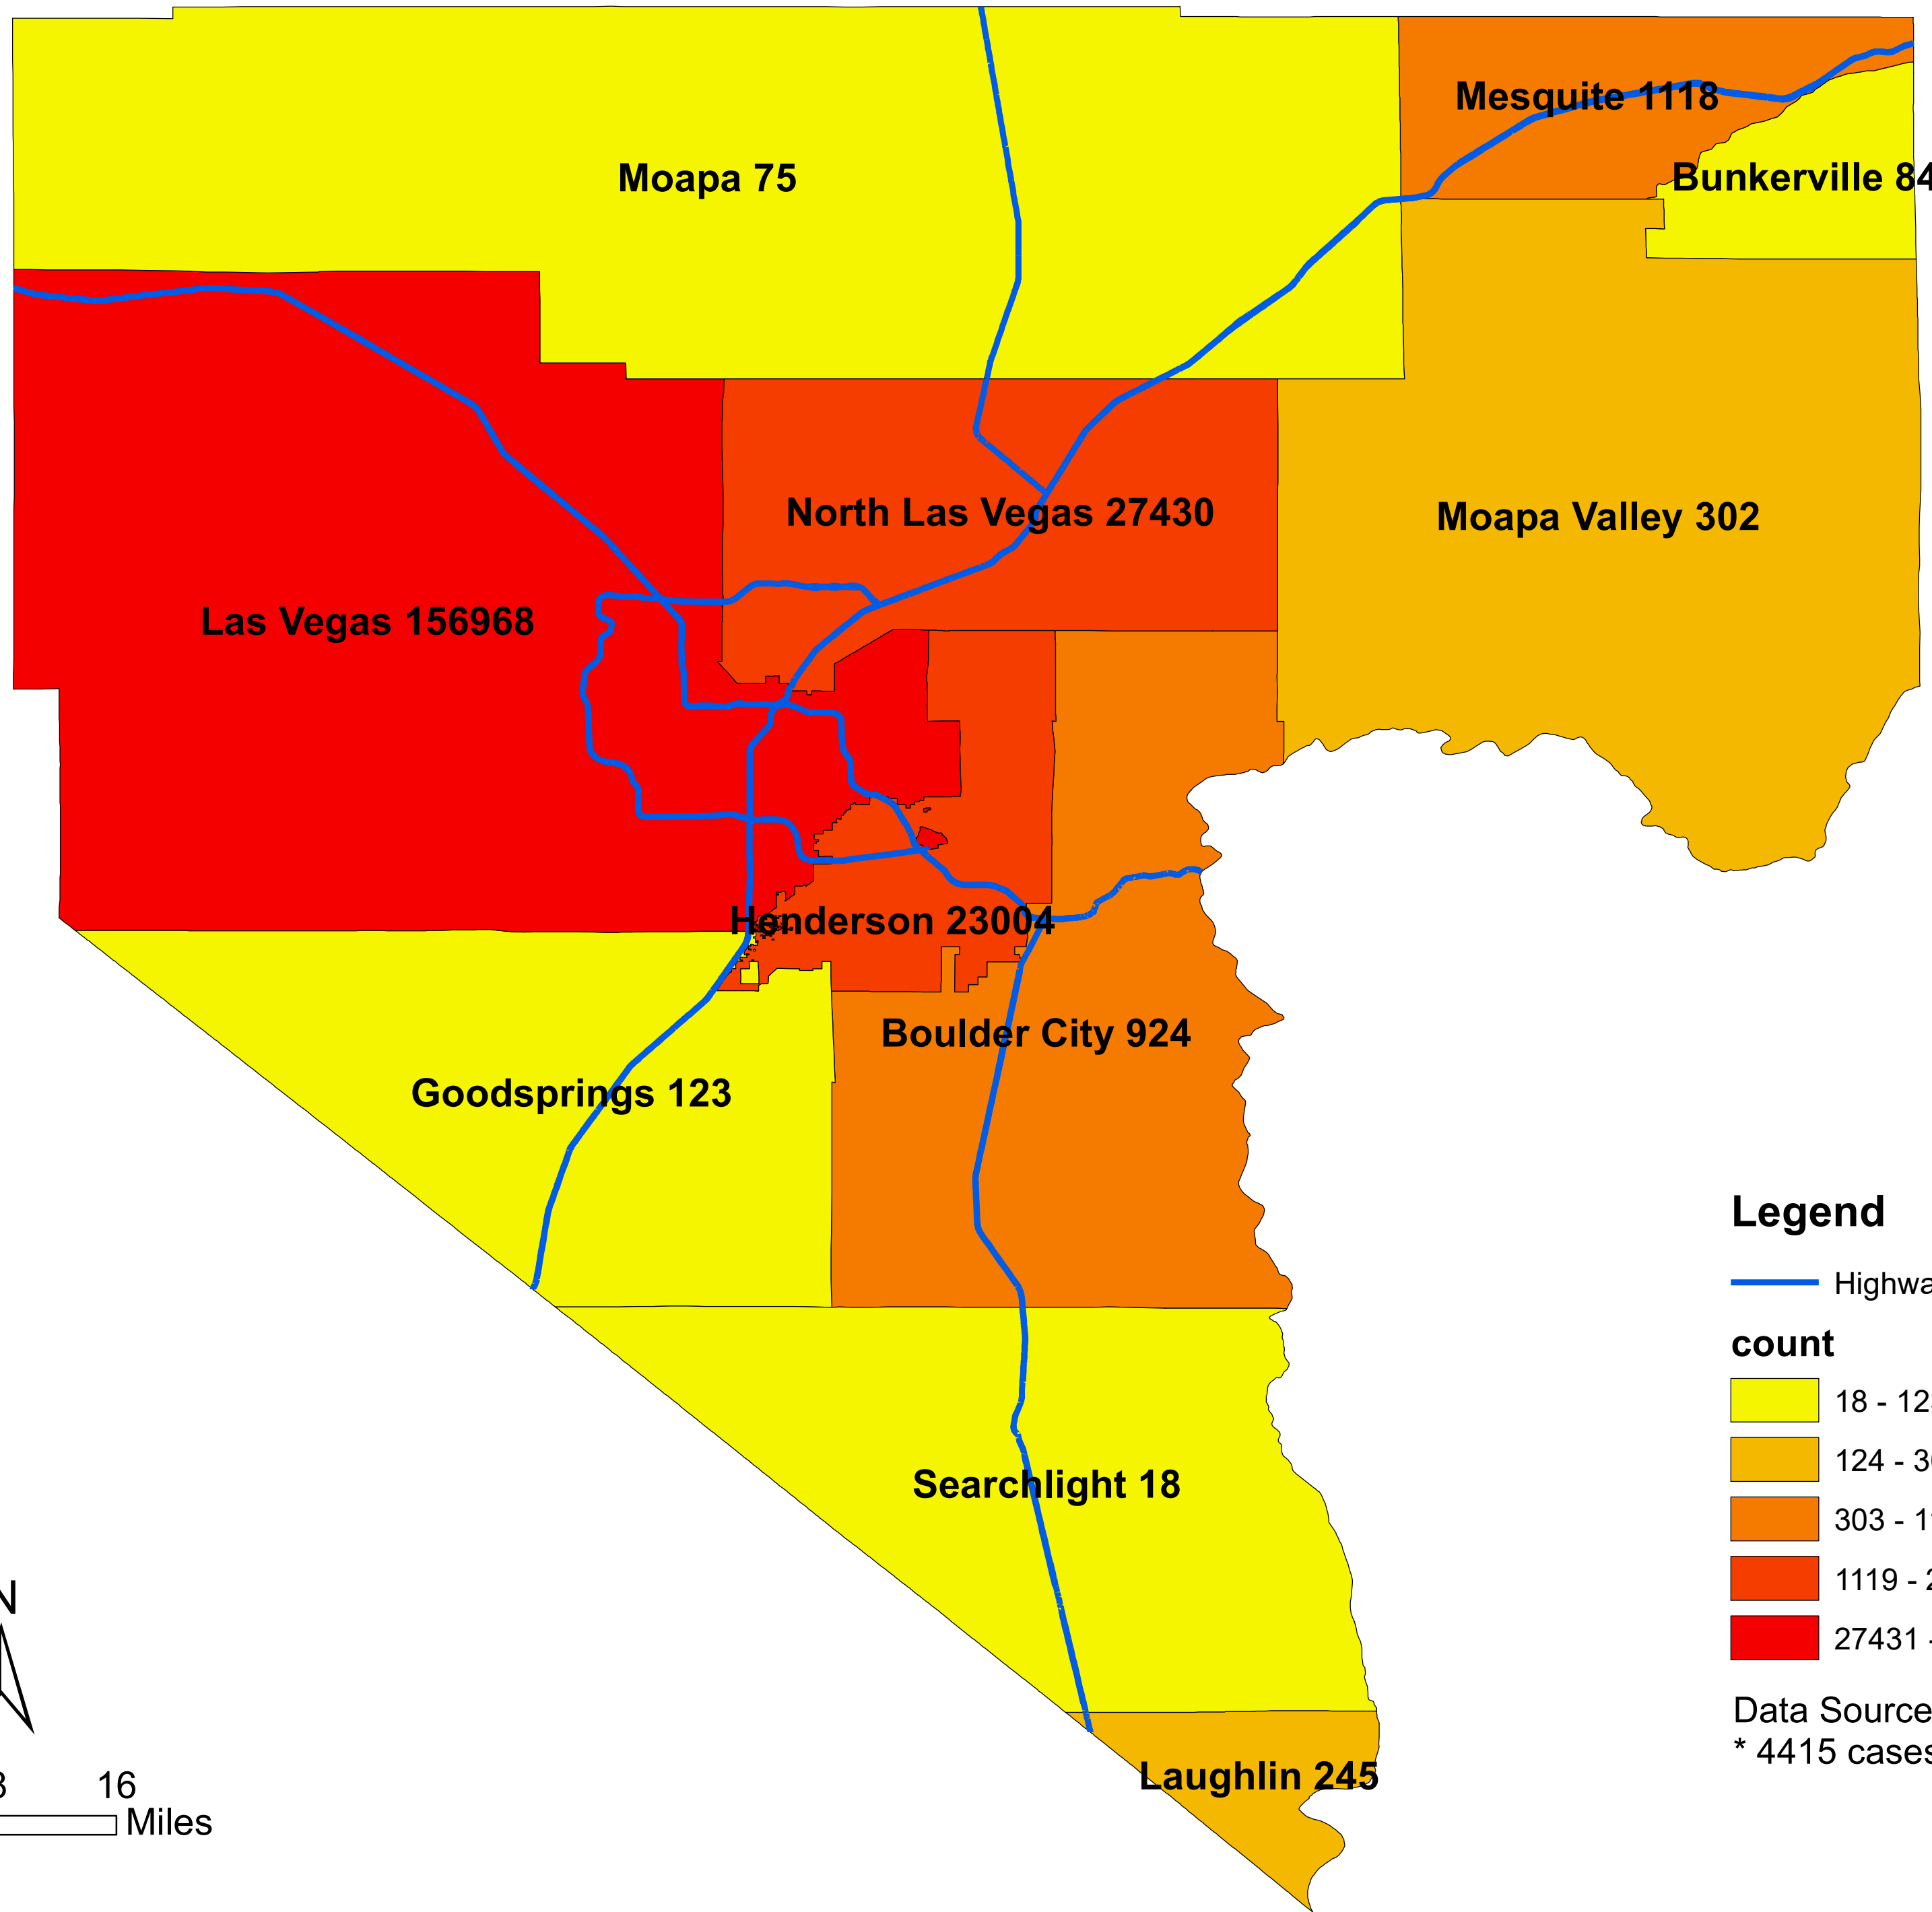

# Number of COVID-19 cases by city in Clark county (02.03.2021)

## Legend

— Highway

### count

Data Source: SNHD

\* 4415 cases without city information

0 4 8 16 Miles