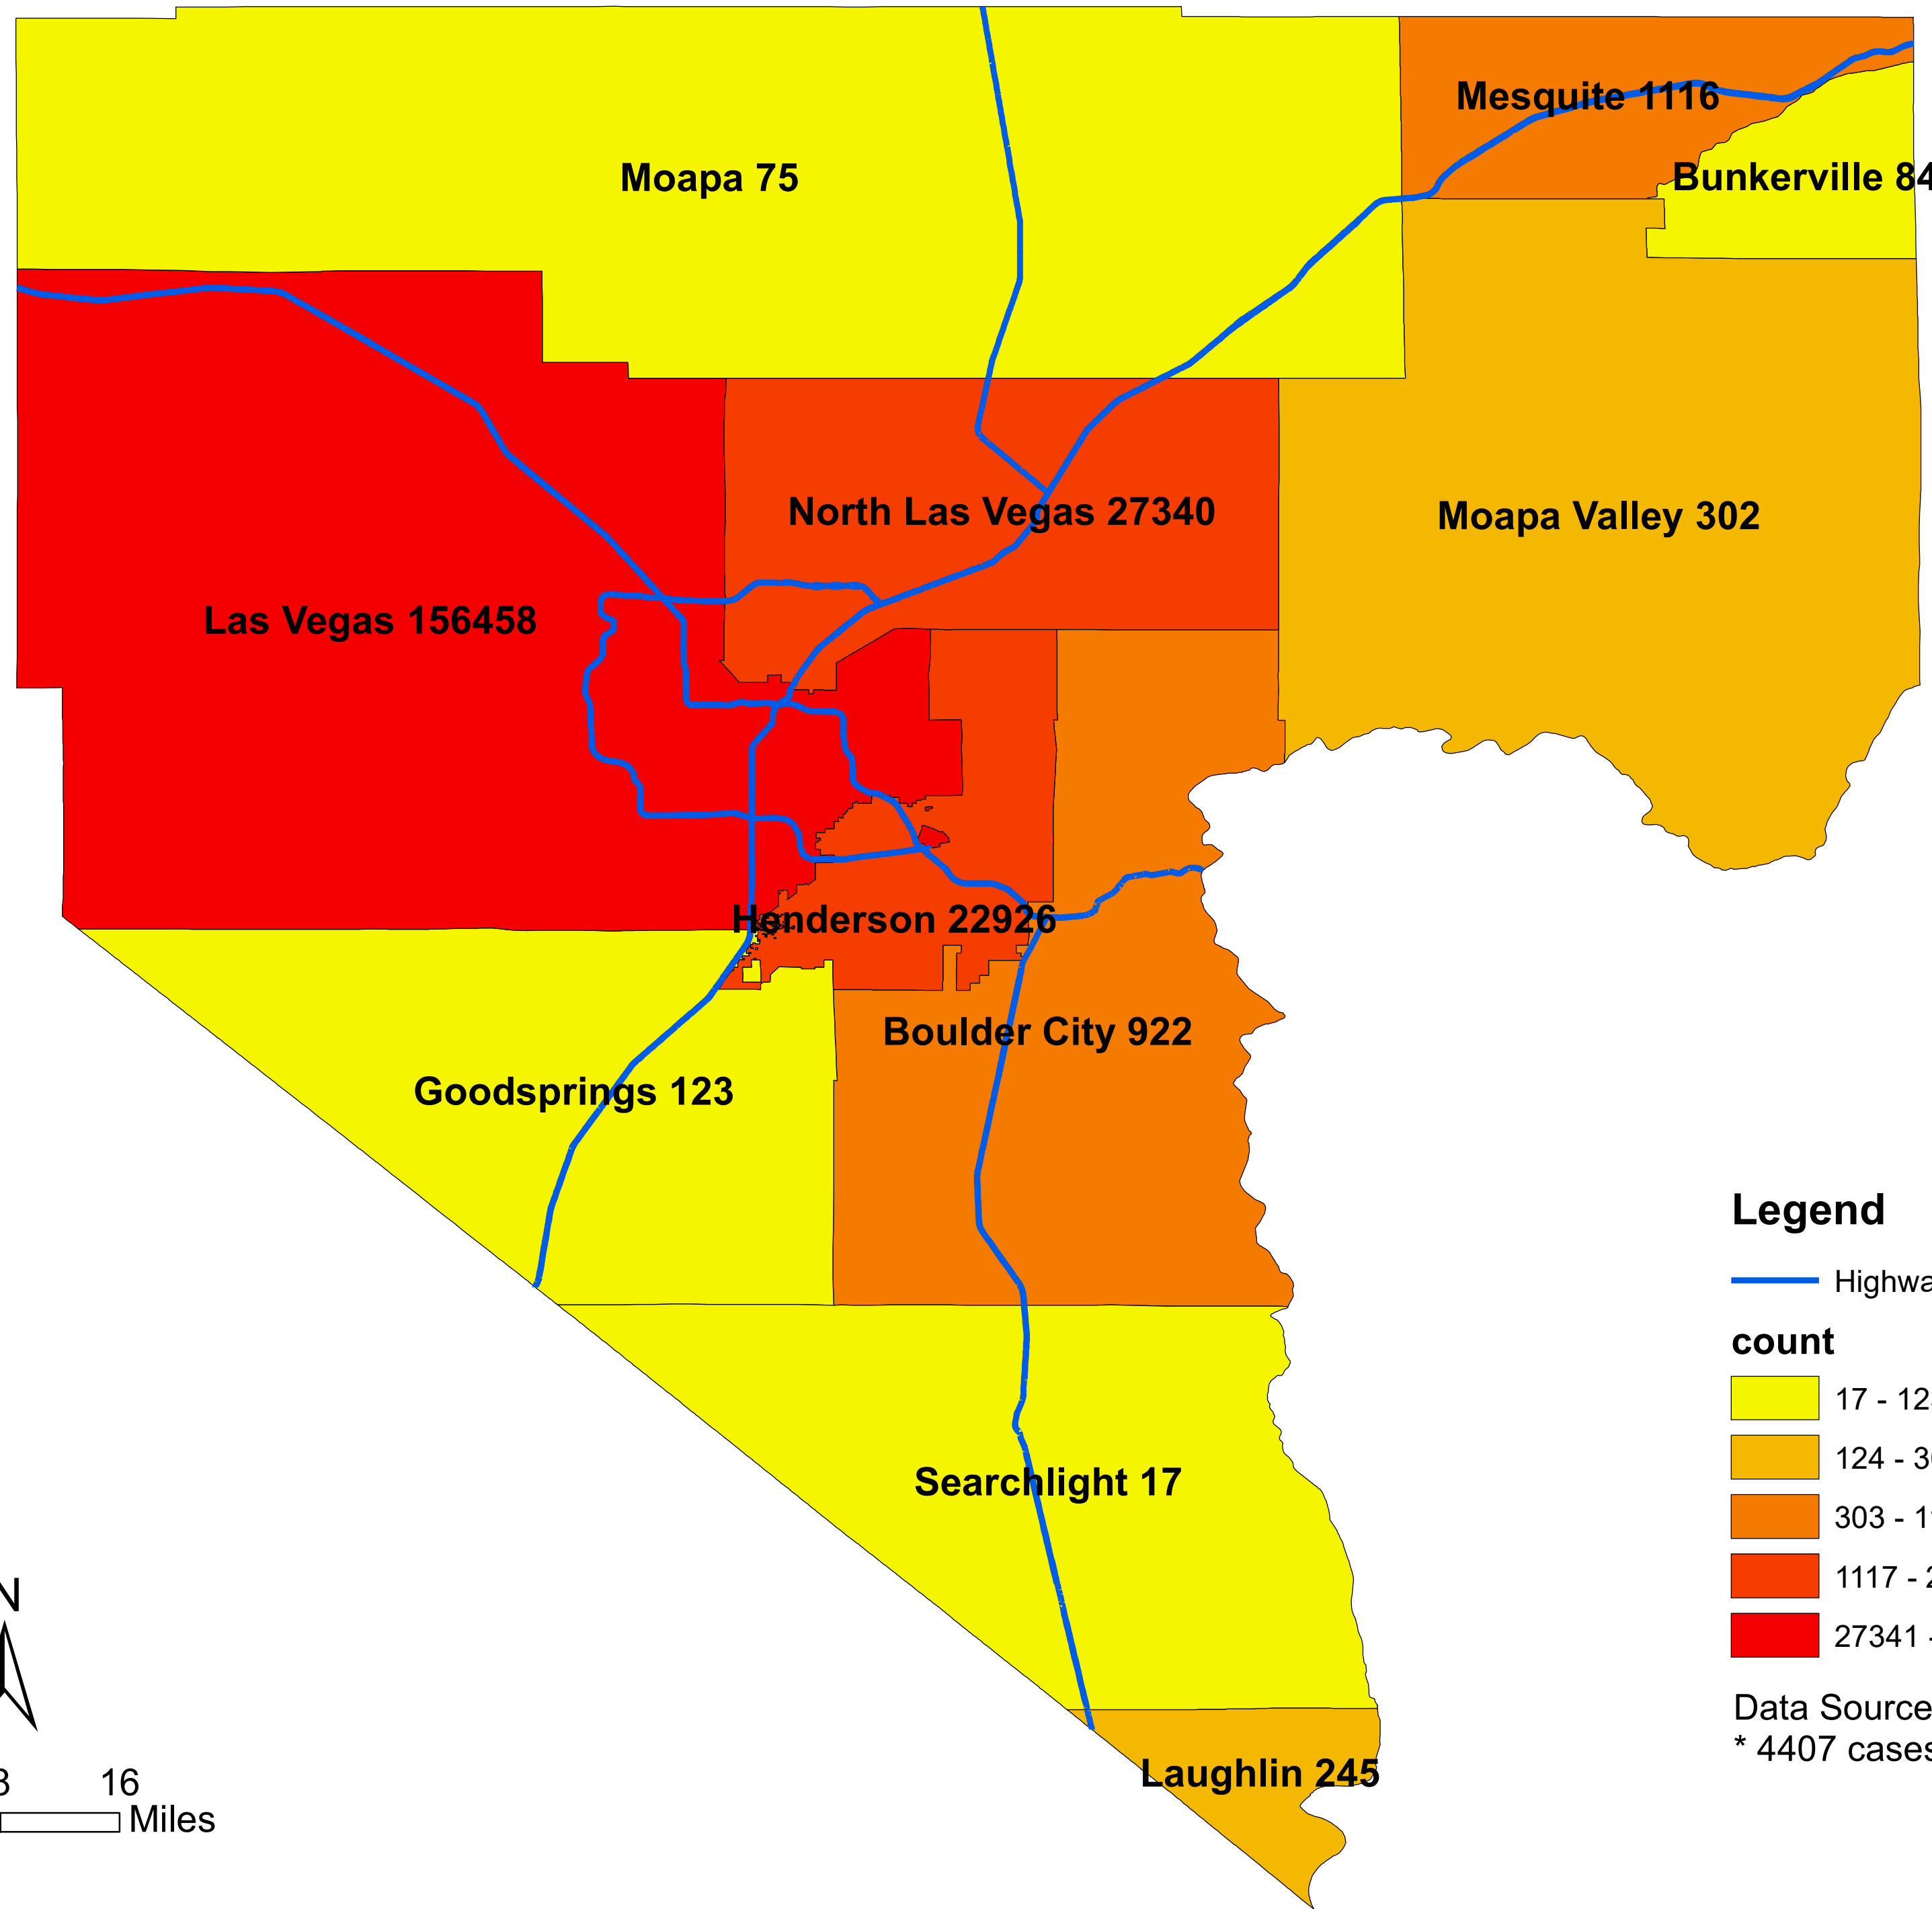

# Number of COVID-19 cases by city in Clark county (02.02.2021)

## Legend

— Highway

### count

Data Source: SNHD

\* 4407 cases without city information

0 4 8 16 Miles