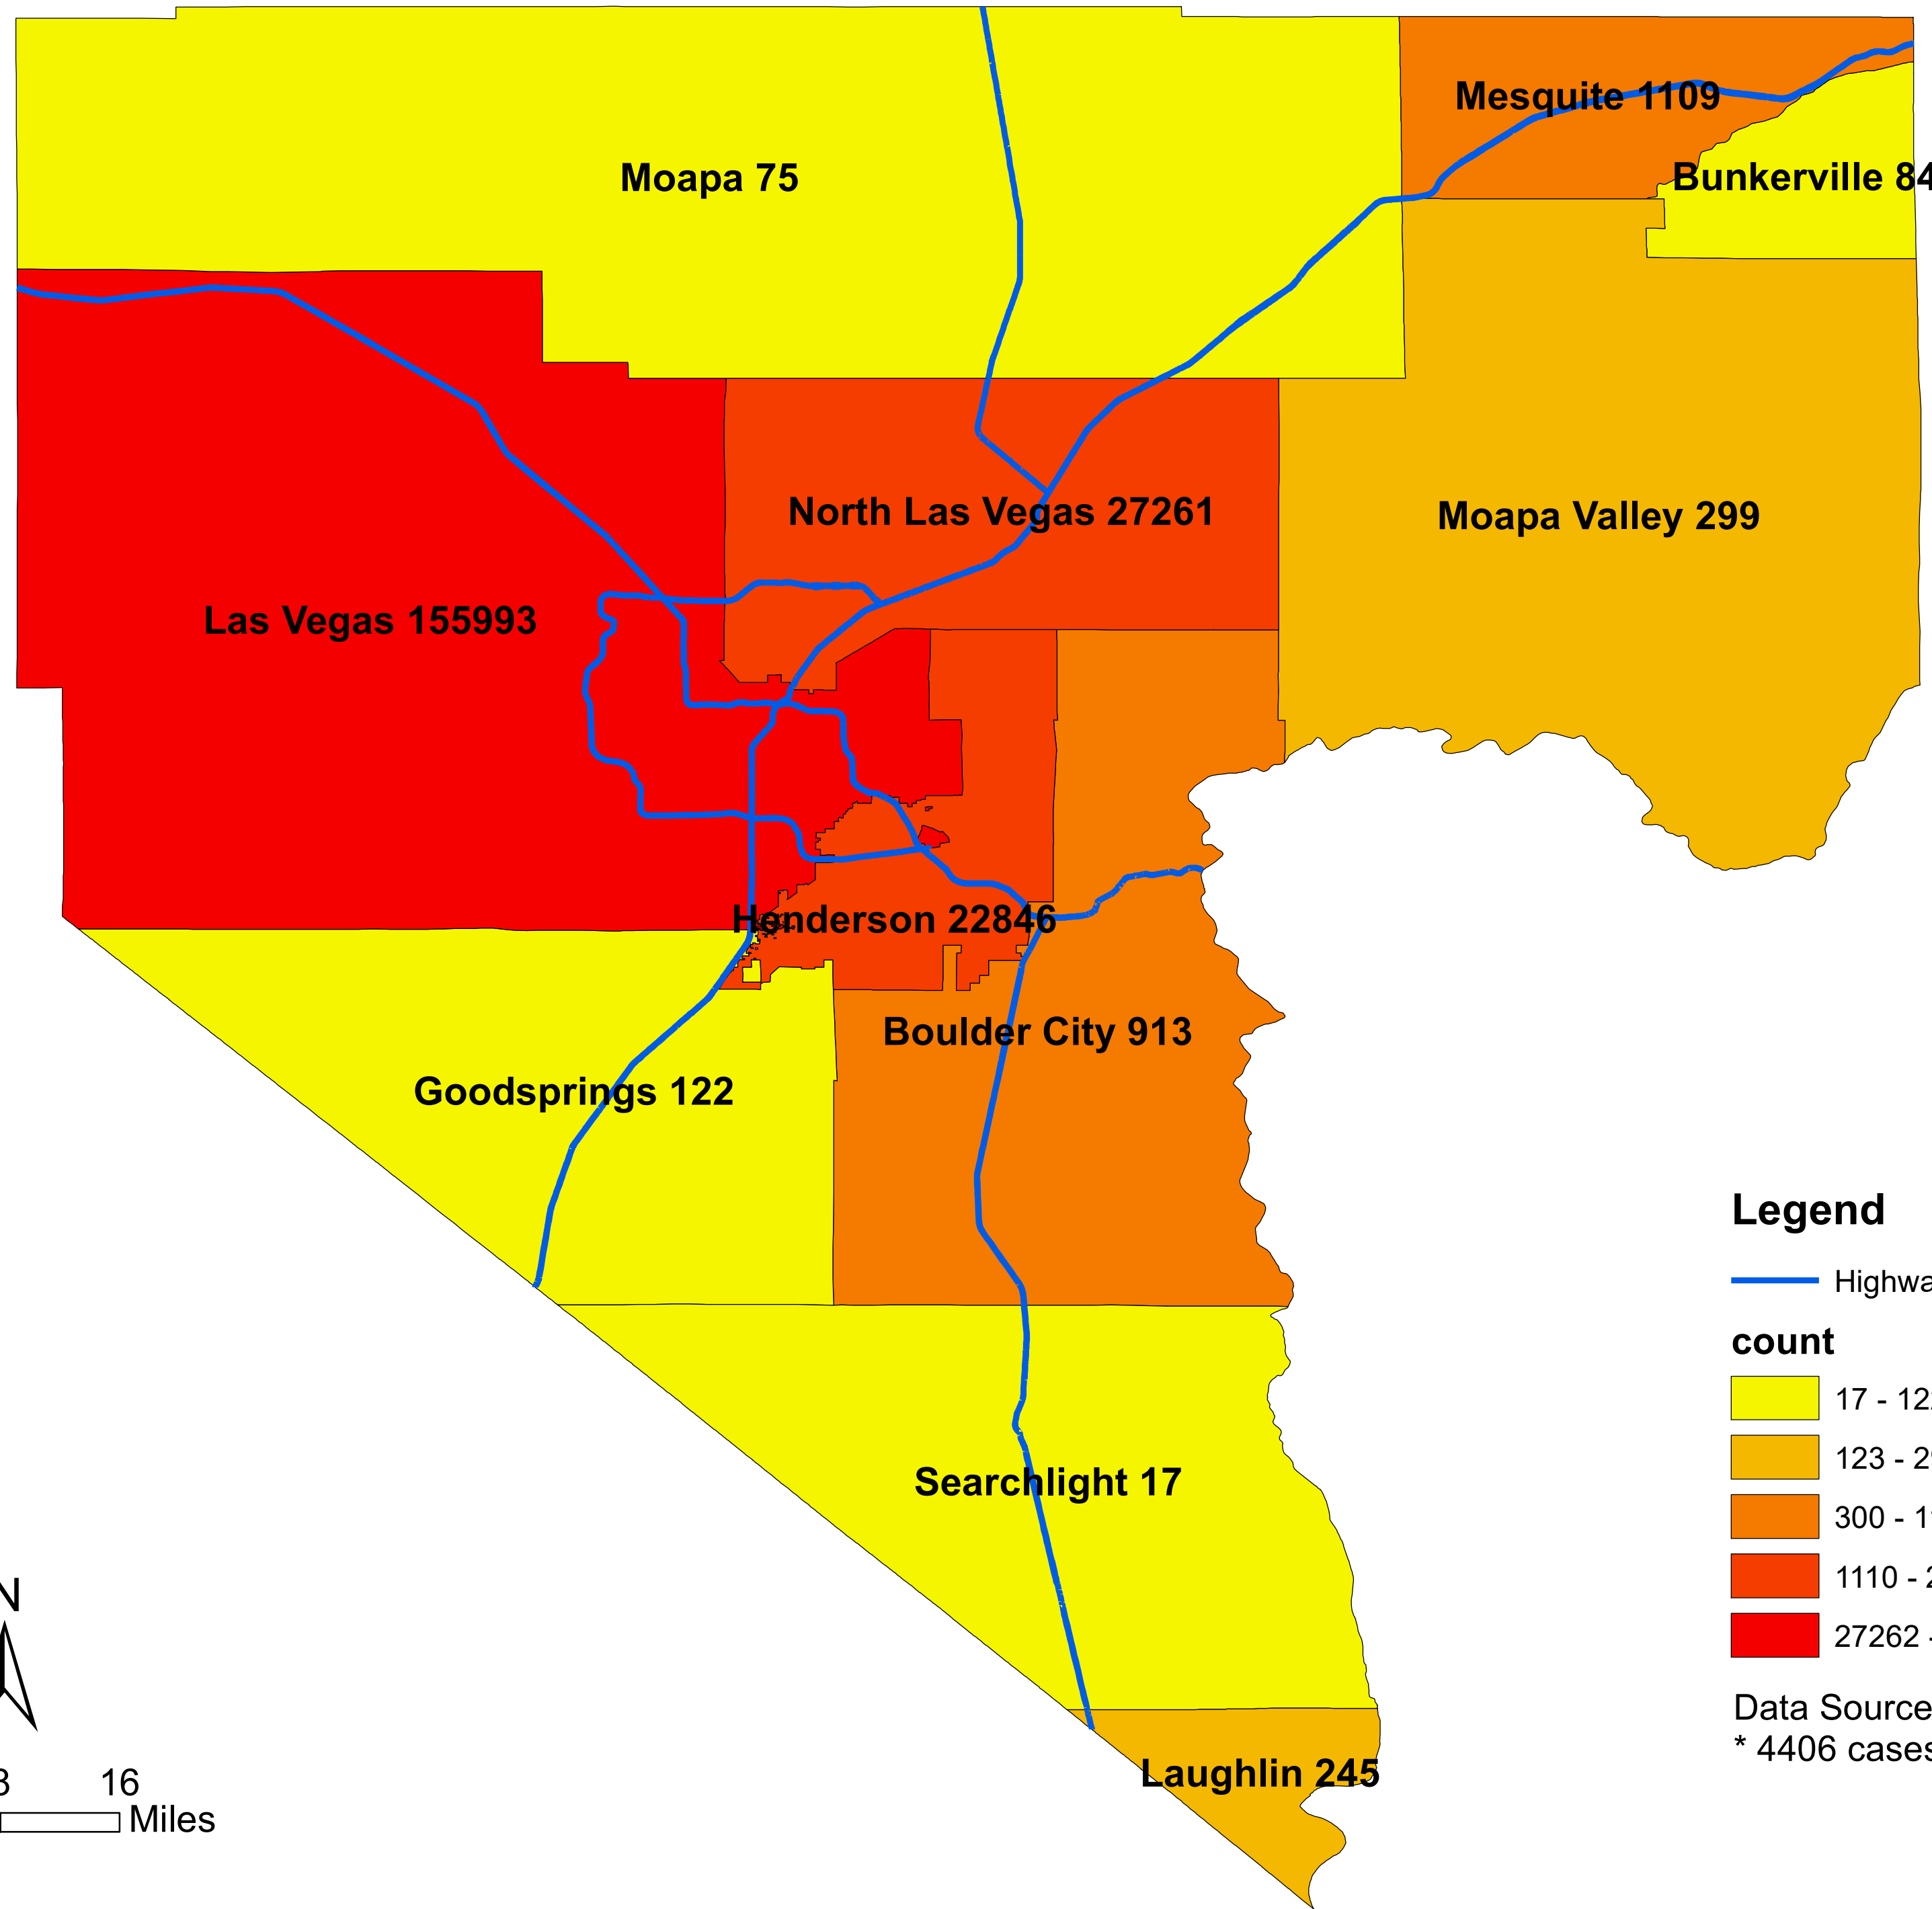

Number of COVID-19 cases by city in Clark county (02.01.2021)

Legend

— Highway

count

Data Source: SNHD

* 4406 cases without city information

0 4 8 16 Miles