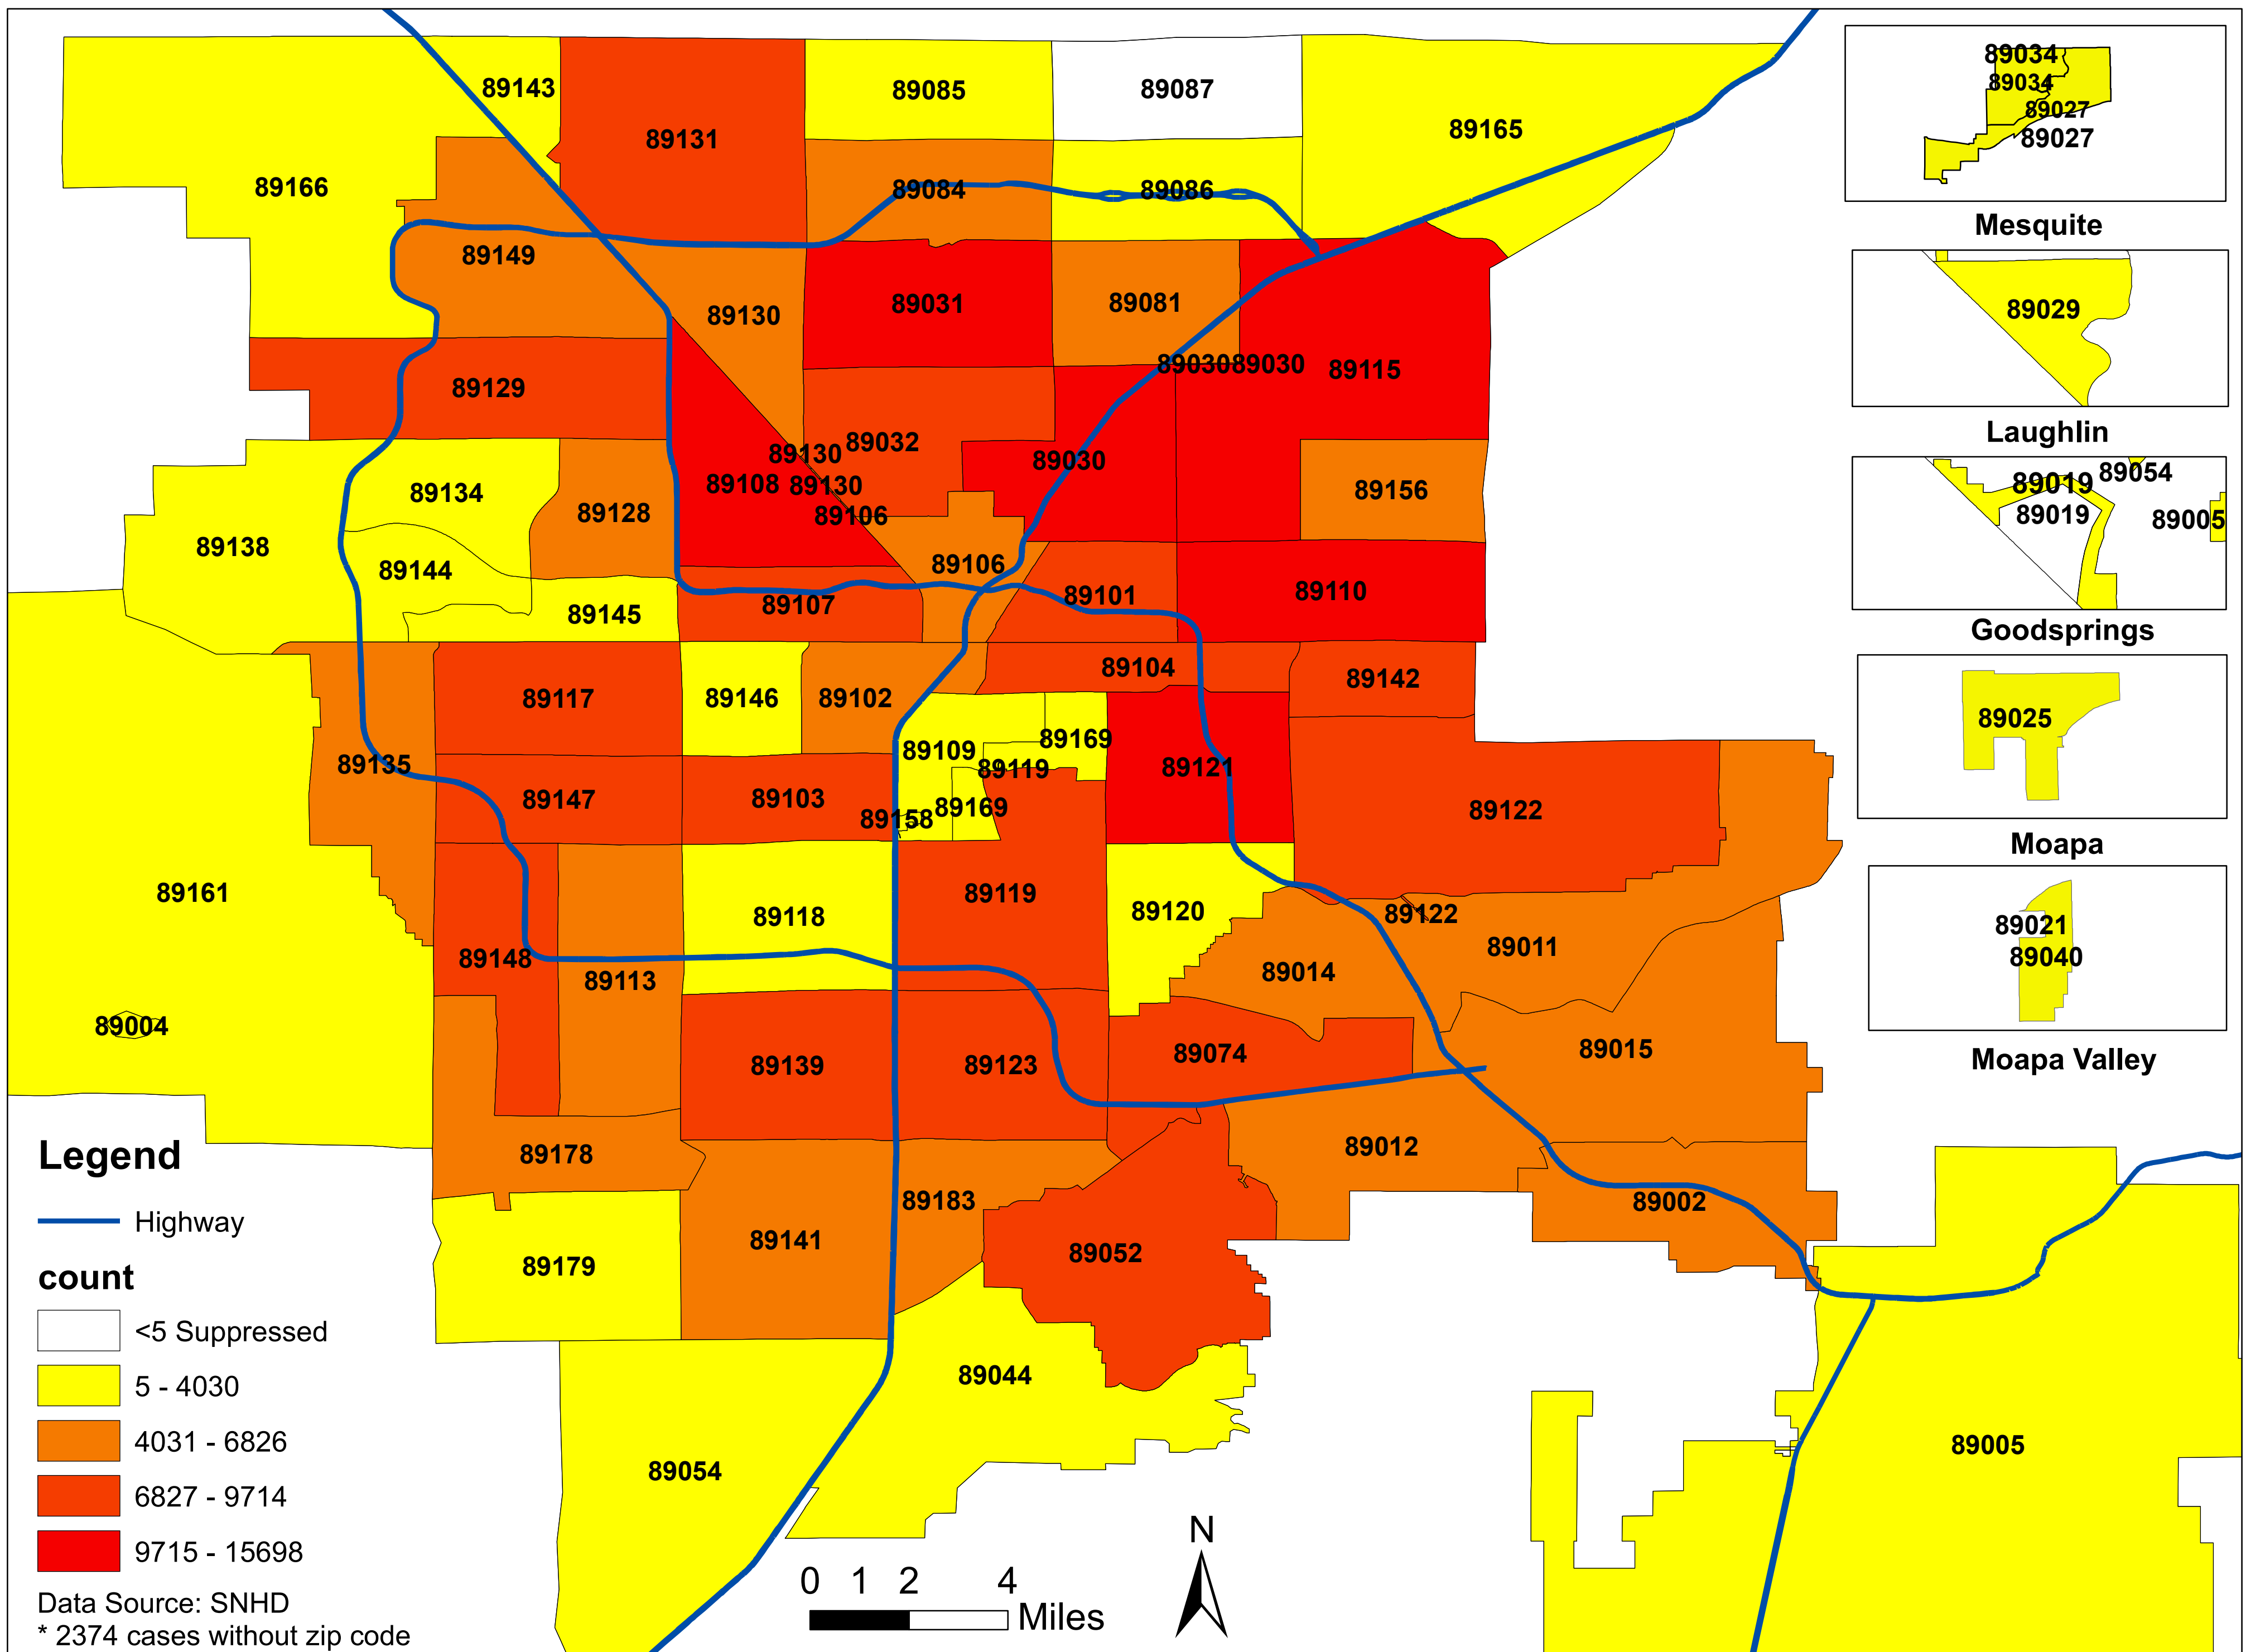

# Number of COVID-19 cases by zip code in Clark county (12.31.2021)

**Note: More than 5 cases reported from 89124**