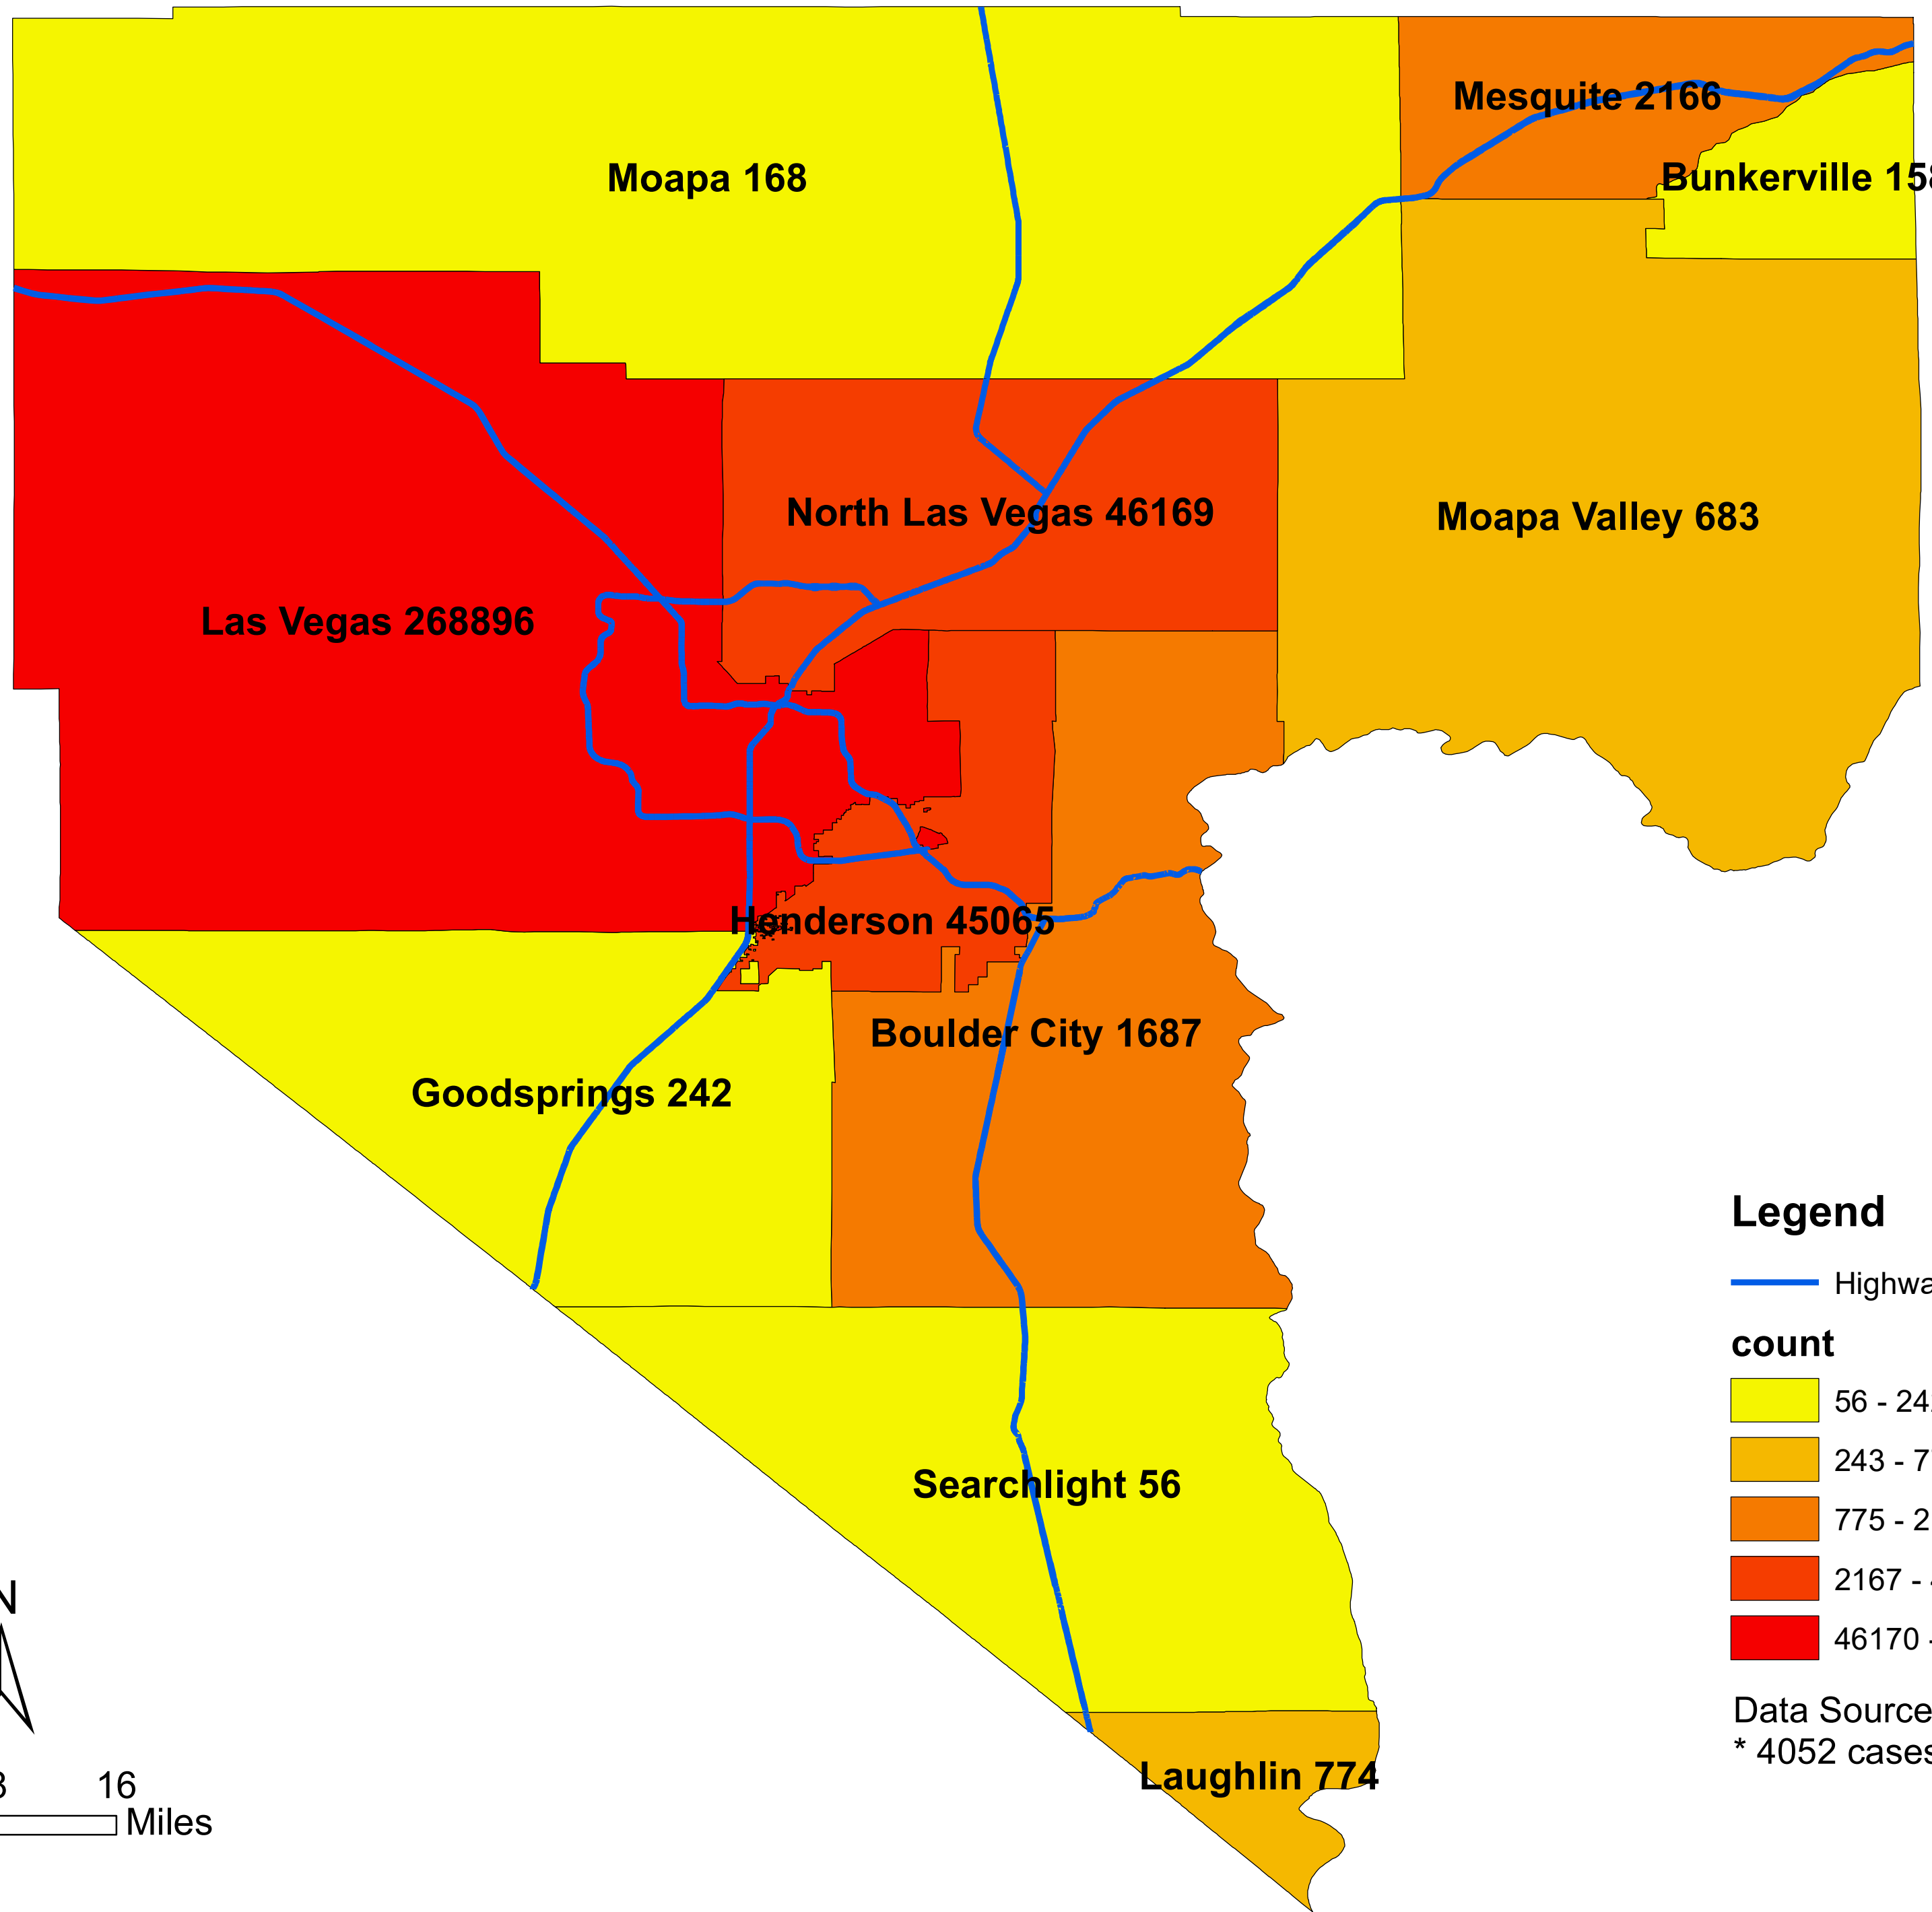

Number of COVID-19 cases by city in Clark county (12.31.2021)

Legend

— Highway

count

Data Source: SNHD

* 4052 cases without city information

0 4 8 16 Miles