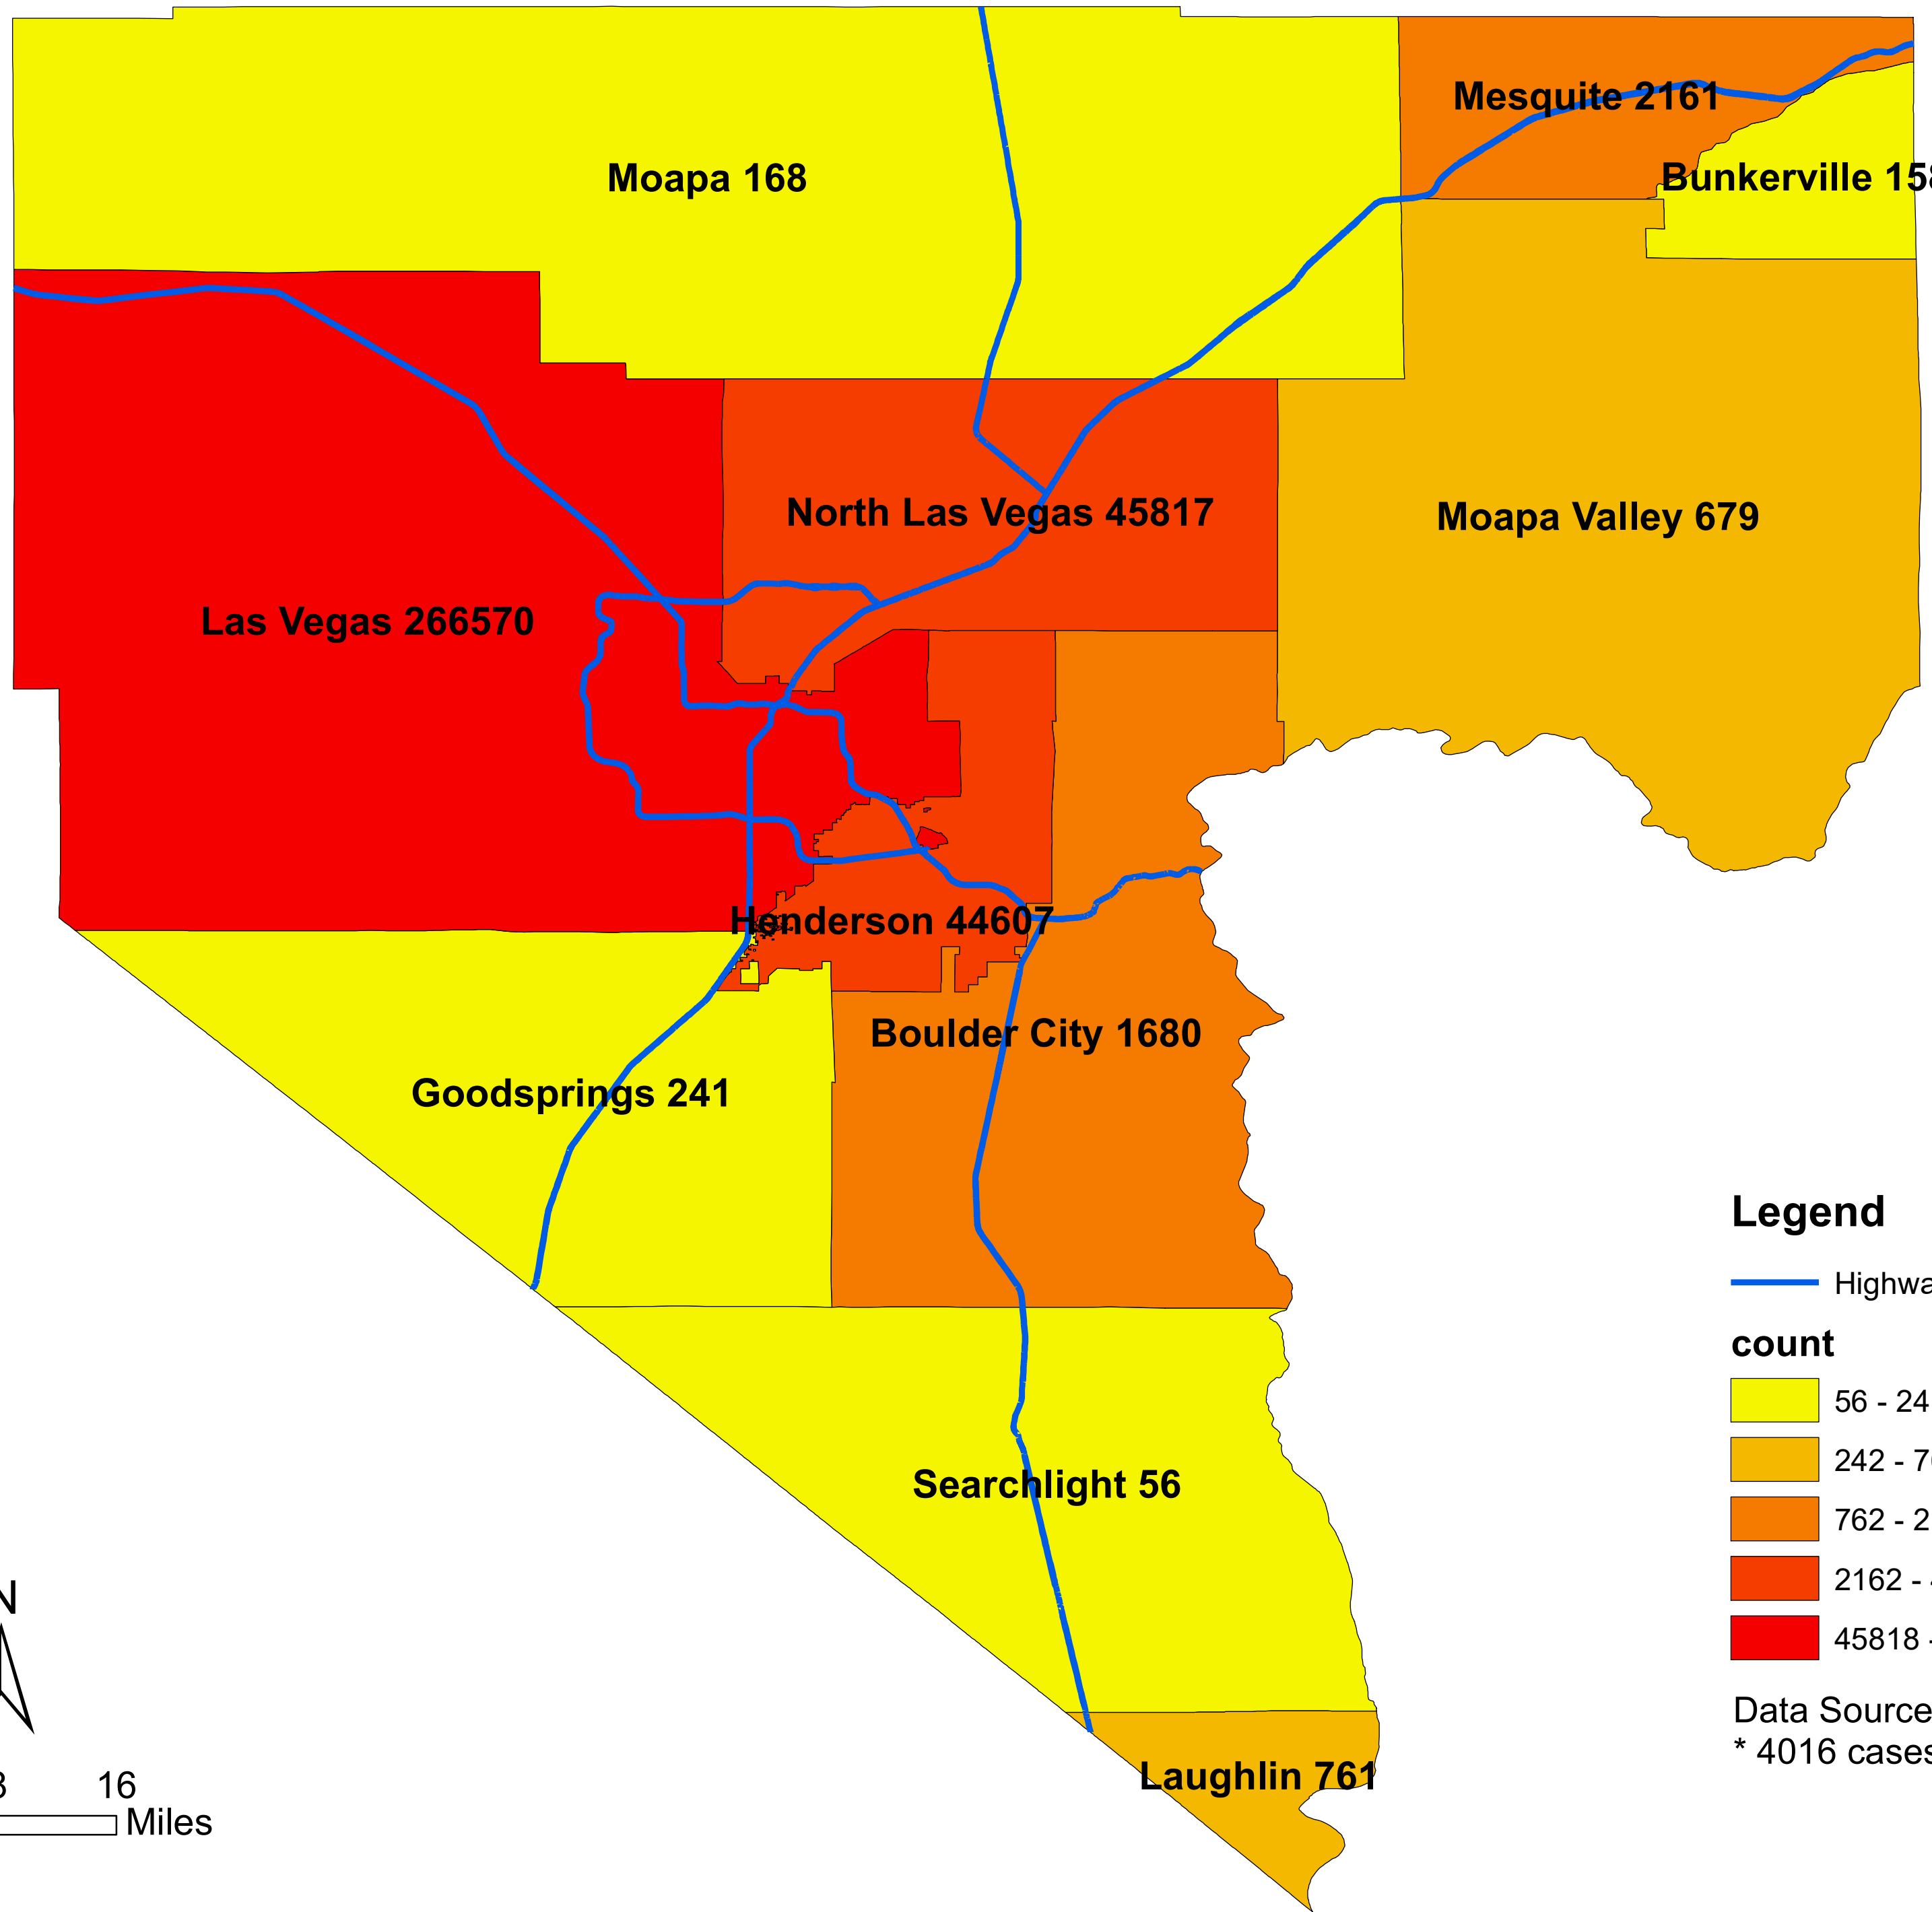

Number of COVID-19 cases by city in Clark county (12.30.2021)

Legend

— Highway

count

Data Source: SNHD

* 4016 cases without city information

0 4 8 16 Miles